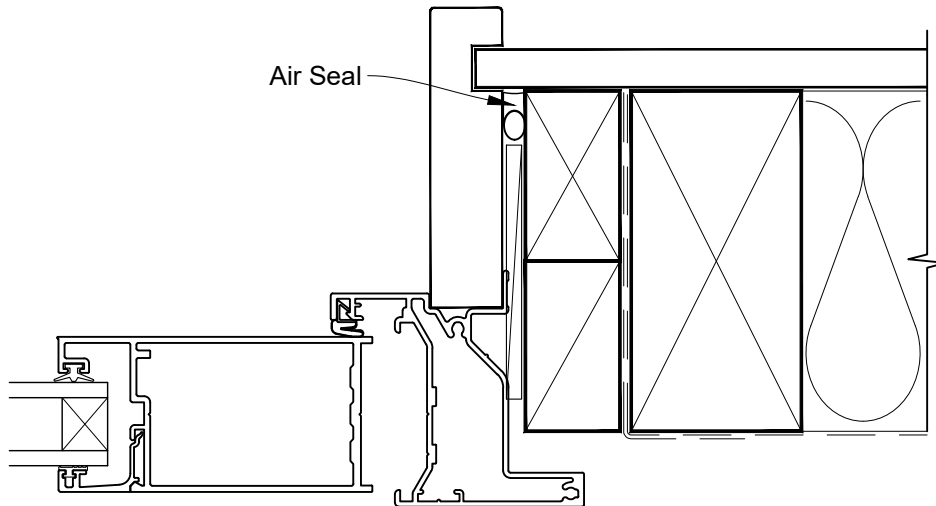

**INSTALLATION DETAIL - ALTHERM RESIDENTIAL
BIFOLD WINDOW ON NO CLADDING
CAVITY CONSTRUCTION**

Date: 01.04.19

Scale: 1:2

CAD Ref.: ARBWNC-CH

**INSTALLATION DETAIL - ALTHERM RESIDENTIAL
BIFOLD WINDOW ON NO CLADDING
CAVITY CONSTRUCTION**

Date: 01.04.19

Scale: 1:2

CAD Ref.: ARBWNC-CJ

**INSTALLATION DETAIL - ALTHERM RESIDENTIAL
BIFOLD WINDOW ON NO CLADDING
CAVITY CONSTRUCTION**

Date: 01.04.19

Scale: 1:2

CAD Ref.: ARBWNC-CS

**INSTALLATION DETAIL - ALTHERM RESIDENTIAL
BIFOLD WINDOW ON NO CLADDING
DIRECT FIXED CLADDING**

Date: 01.04.19

Scale: 1:2

CAD Ref.: ARBWNC-DH

**INSTALLATION DETAIL - ALTHERM RESIDENTIAL
BIFOLD WINDOW ON NO CLADDING
DIRECT FIXED CLADDING**

Date: 01.04.19

Scale: 1:2

CAD Ref.: ARBWNC-DJ

**INSTALLATION DETAIL - ALTHERM RESIDENTIAL
BIFOLD WINDOW ON NO CLADDING
DIRECT FIXED CLADDING**

Date: 01.04.19

Scale: 1:2

CAD Ref.: ARBWNC-DS