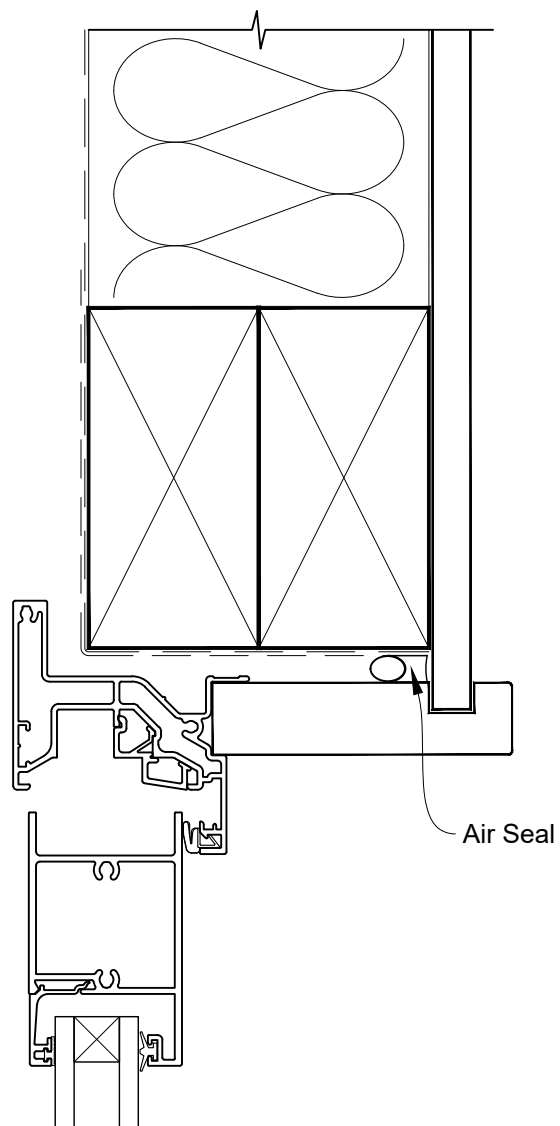

**INSTALLATION DETAIL - ALTHERM RESIDENTIAL
BIFOLD WINDOW ON NO CLADDING
CAVITY CONSTRUCTION**

Date: 01.04.19

Scale: 1:2

CAD Ref.: ARBWNC-CH

**INSTALLATION DETAIL - ALTHERM RESIDENTIAL
BIFOLD WINDOW ON NO CLADDING
CAVITY CONSTRUCTION**

Date: 01.04.19

Scale: 1:2

CAD Ref.: ARBWNC-CJ

**INSTALLATION DETAIL - ALTHERM RESIDENTIAL
BIFOLD WINDOW ON NO CLADDING
CAVITY CONSTRUCTION**

Date: 01.04.19

Scale: 1:2

CAD Ref.: ARBWNC-CS

**INSTALLATION DETAIL - ALTHERM RESIDENTIAL
BIFOLD WINDOW ON NO CLADDING
DIRECT FIXED CLADDING**

Date: 01.04.19

Scale: 1:2

CAD Ref.: ARBWNC-DH

**INSTALLATION DETAIL - ALTHERM RESIDENTIAL
BIFOLD WINDOW ON NO CLADDING
DIRECT FIXED CLADDING**

Date: 01.04.19

Scale: 1:2

CAD Ref.: ARBWNC-DJ

**INSTALLATION DETAIL - ALTHERM RESIDENTIAL
BIFOLD WINDOW ON NO CLADDING
DIRECT FIXED CLADDING**

Date: 01.04.19

Scale: 1:2

CAD Ref.: ARBWNC-DS