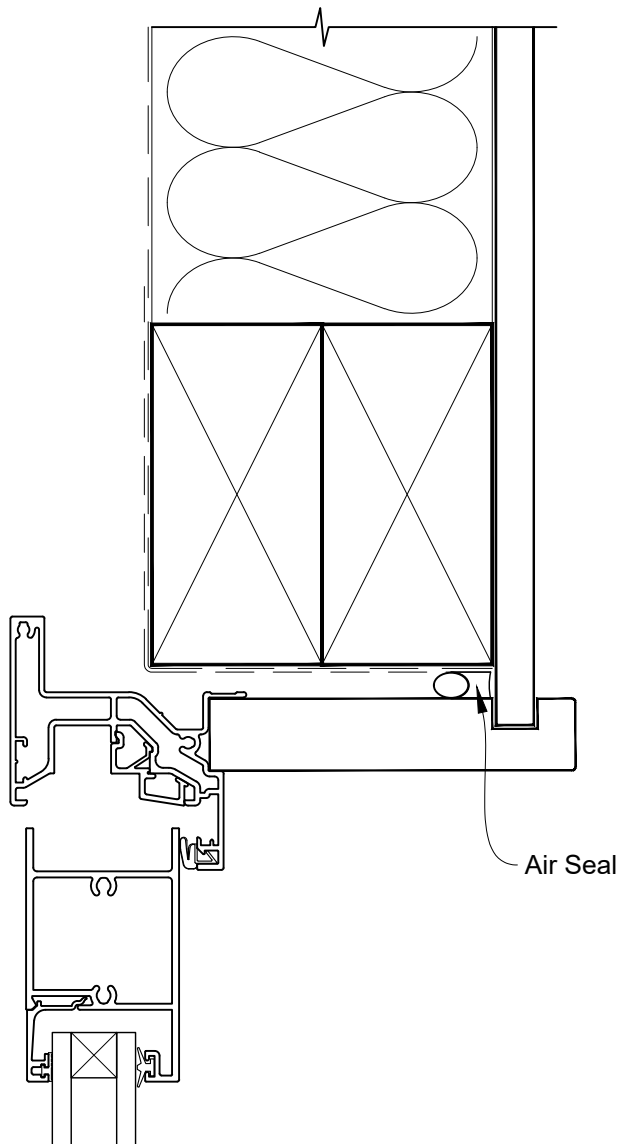

**INSTALLATION DETAIL - ALTHERM RESIDENTIAL
BIFOLD WINDOW ON NO CLADDING
CAVITY CONSTRUCTION**

Date: 01.04.19

Scale: 1:2

CAD Ref.: ARBWNC-CH

**INSTALLATION DETAIL - ALTHERM RESIDENTIAL
BIFOLD WINDOW ON NO CLADDING
CAVITY CONSTRUCTION**

Date: 01.04.19

Scale: 1:2

CAD Ref.: ARBWNC-CJ

**INSTALLATION DETAIL - ALTHERM RESIDENTIAL
BIFOLD WINDOW ON NO CLADDING
CAVITY CONSTRUCTION**

Date: 01.04.19

Scale: 1:2

CAD Ref.: ARBWNC-CS

**INSTALLATION DETAIL - ALTHERM RESIDENTIAL
BIFOLD WINDOW ON NO CLADDING
DIRECT FIXED CLADDING**

Date: 01.04.19

Scale: 1:2

CAD Ref.: ARBWNC-DS