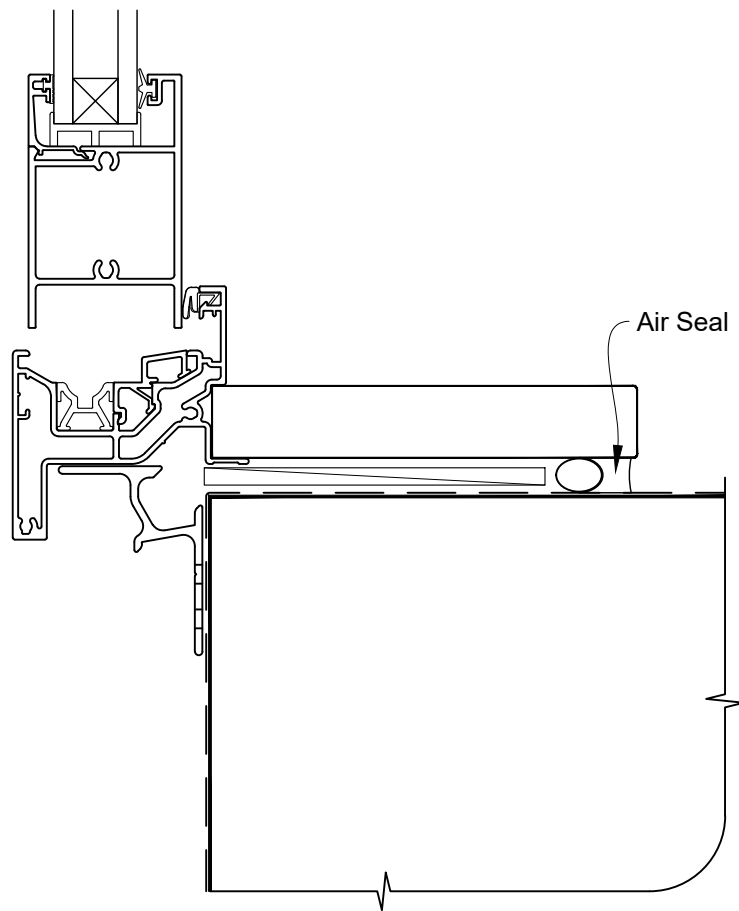

**INSTALLATION DETAIL - ALTHERM RESIDENTIAL
BIFOLD WINDOW ON NO CLADDING
CAVITY CONSTRUCTION**

Date: 01.04.19

Scale: 1:2

CAD Ref.: ARBWNC-CH

**INSTALLATION DETAIL - ALTHERM RESIDENTIAL
BIFOLD WINDOW ON NO CLADDING
CAVITY CONSTRUCTION**

Date: 01.04.19

Scale: 1:2

CAD Ref.: ARBWNC-CJ

**INSTALLATION DETAIL - ALTHERM RESIDENTIAL
BIFOLD WINDOW ON NO CLADDING
CAVITY CONSTRUCTION**

Date: 01.04.19

Scale: 1:2

CAD Ref.: ARBWNC-CS

**INSTALLATION DETAIL - ALTHERM RESIDENTIAL
BIFOLD WINDOW ON NO CLADDING
DIRECT FIXED CLADDING**

Date: 01.04.19

Scale: 1:2

CAD Ref.: ARBWNC-DH

**INSTALLATION DETAIL - ALTHERM RESIDENTIAL
BIFOLD WINDOW ON NO CLADDING
DIRECT FIXED CLADDING**

Date: 01.04.19

Scale: 1:2

CAD Ref.: ARBWNC-DJ

**INSTALLATION DETAIL - ALTHERM RESIDENTIAL
BIFOLD WINDOW ON NO CLADDING
DIRECT FIXED CLADDING**

Date: 01.04.19

Scale: 1:2

CAD Ref.: ARBWNC-DS