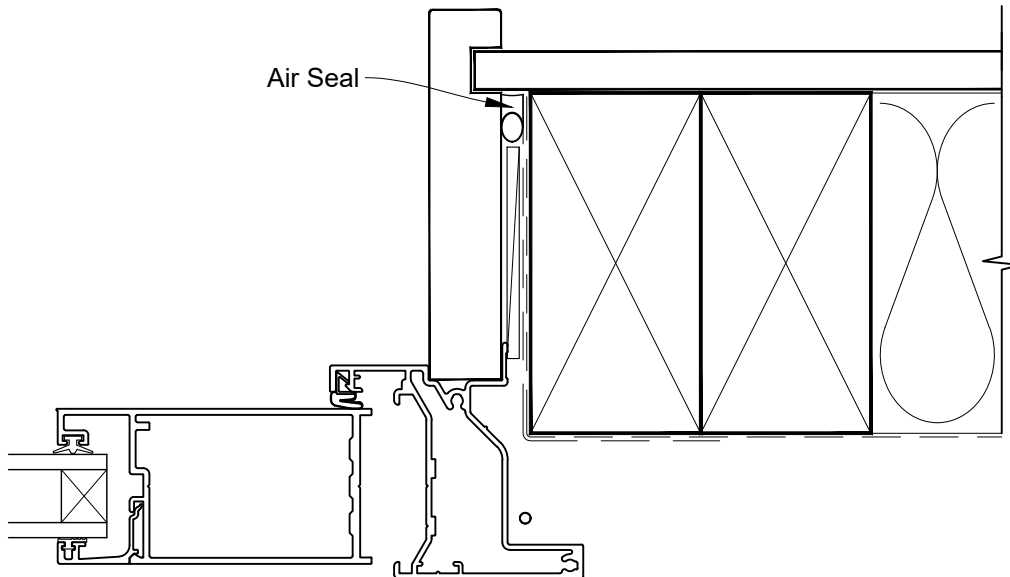

**INSTALLATION DETAIL - ALTHERM RESIDENTIAL
BIFOLD WINDOW ON NO CLADDING
CAVITY CONSTRUCTION**

Date: 01.04.19

Scale: 1:2

CAD Ref.: ARBWNC-CH

**INSTALLATION DETAIL - ALTHERM RESIDENTIAL
BIFOLD WINDOW ON NO CLADDING
CAVITY CONSTRUCTION**

Date: 01.04.19

Scale: 1:2

CAD Ref.: ARBWNC-CJ

**INSTALLATION DETAIL - ALTHERM RESIDENTIAL
BIFOLD WINDOW ON NO CLADDING
CAVITY CONSTRUCTION**

Date: 01.04.19

Scale: 1:2

CAD Ref.: ARBWNC-CS

**INSTALLATION DETAIL - ALTHERM RESIDENTIAL
BIFOLD WINDOW ON NO CLADDING
DIRECT FIXED CLADDING**