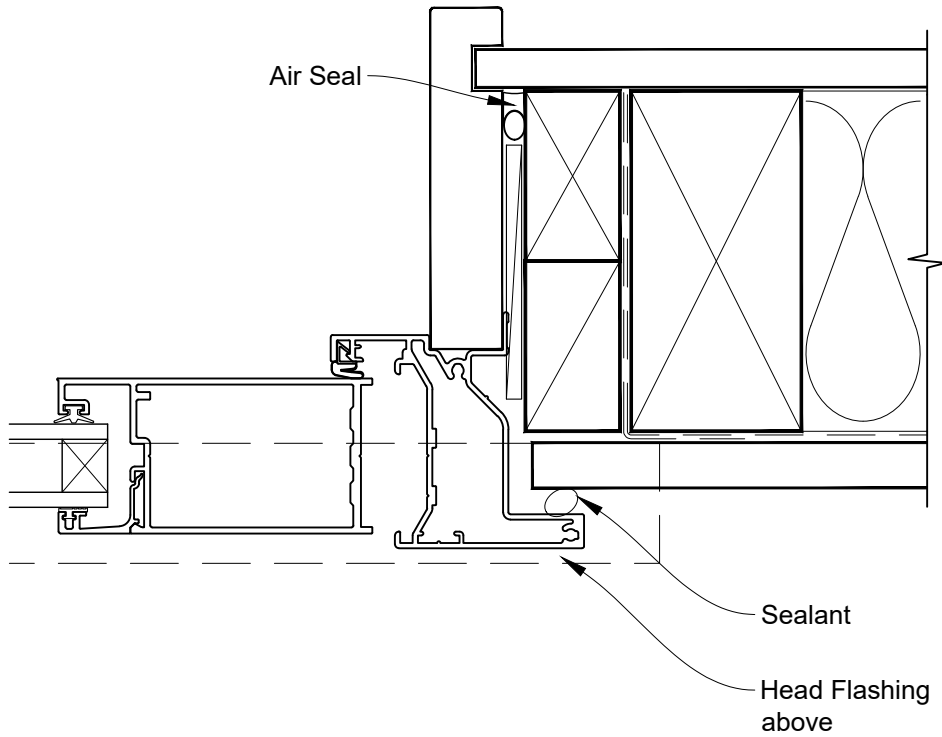

INSTALLATION DETAIL - ALTHERM RESIDENTIAL BIFOLD WINDOW ON FLAT SHEET CAVITY CONSTRUCTION

Date: 01.04.19

Scale: 1:2

CAD Ref.: ARBWFS-CH

**INSTALLATION DETAIL - ALTHERM RESIDENTIAL
BIFOLD WINDOW ON FLAT SHEET
CAVITY CONSTRUCTION**

Date: 01.04.19

Scale: 1:2

CAD Ref.: ARBWFS-CJ

**INSTALLATION DETAIL - ALTHERM RESIDENTIAL
BIFOLD WINDOW ON FLAT SHEET
CAVITY CONSTRUCTION**

Date: 01.04.19

Scale: 1:2

CAD Ref.: ARBWFS-CS

**INSTALLATION DETAIL - ALTHERM RESIDENTIAL
BIFOLD WINDOW ON FLAT SHEET
DIRECT FIXED CLADDING**

Date: 01.04.19

Scale: 1:2

CAD Ref.: ARBWFS-DH

**INSTALLATION DETAIL - ALTHERM RESIDENTIAL
BIFOLD WINDOW ON FLAT SHEET
DIRECT FIXED CLADDING**

Date: 01.04.19

Scale: 1:2

CAD Ref.: ARBWFS-DJ

**INSTALLATION DETAIL - ALTHERM RESIDENTIAL
BIFOLD WINDOW ON FLAT SHEET
DIRECT FIXED CLADDING**