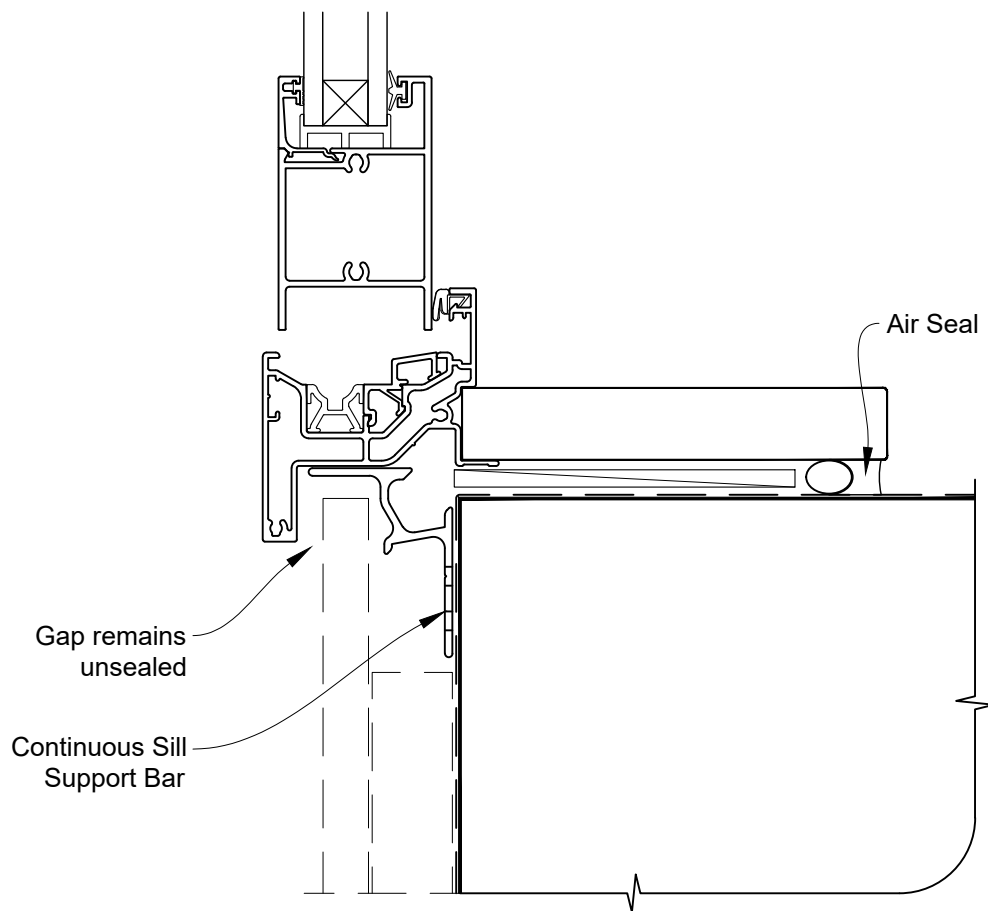

INSTALLATION DETAIL - ALTHERM RESIDENTIAL BIFOLD WINDOW ON FLAT SHEET CAVITY CONSTRUCTION

Date: 01.04.19

Scale: 1:2

CAD Ref.: ARBWFS-CH

**INSTALLATION DETAIL - ALTHERM RESIDENTIAL
BIFOLD WINDOW ON FLAT SHEET
CAVITY CONSTRUCTION**

Date: 01.04.19

Scale: 1:2

CAD Ref.: ARBWFS-CJ

**INSTALLATION DETAIL - ALTHERM RESIDENTIAL
BIFOLD WINDOW ON FLAT SHEET
CAVITY CONSTRUCTION**

Date: 01.04.19

Scale: 1:2

CAD Ref.: ARBWFS-CS

**INSTALLATION DETAIL - ALTHERM RESIDENTIAL
BIFOLD WINDOW ON FLAT SHEET
DIRECT FIXED CLADDING**