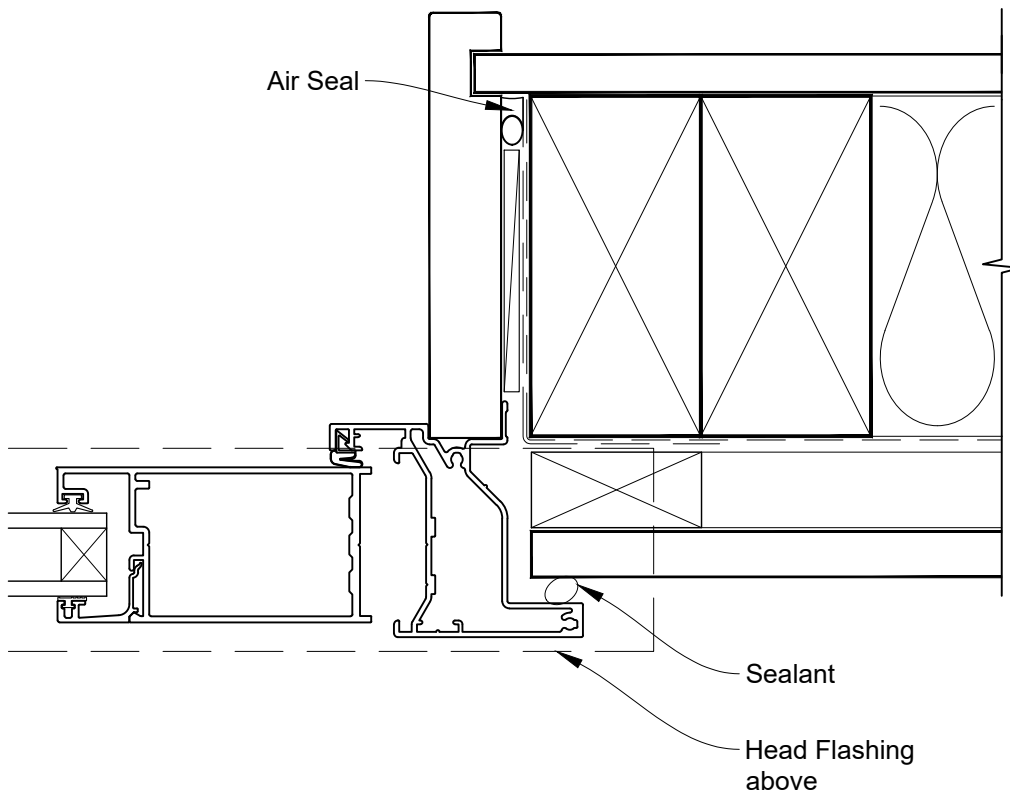

INSTALLATION DETAIL - ALTHERM RESIDENTIAL BIFOLD WINDOW ON FLAT SHEET CAVITY CONSTRUCTION

Date: 01.04.19

Scale: 1:2

CAD Ref.: ARBWFS-CH

**INSTALLATION DETAIL - ALTHERM RESIDENTIAL
BIFOLD WINDOW ON FLAT SHEET
CAVITY CONSTRUCTION**

Date: 01.04.19

Scale: 1:2

CAD Ref.: ARBWFS-CJ

**INSTALLATION DETAIL - ALTHERM RESIDENTIAL
BIFOLD WINDOW ON FLAT SHEET
CAVITY CONSTRUCTION**

Date: 01.04.19

Scale: 1:2

CAD Ref.: ARBWFS-CS

**INSTALLATION DETAIL - ALTHERM RESIDENTIAL
BIFOLD WINDOW ON FLAT SHEET
DIRECT FIXED CLADDING**