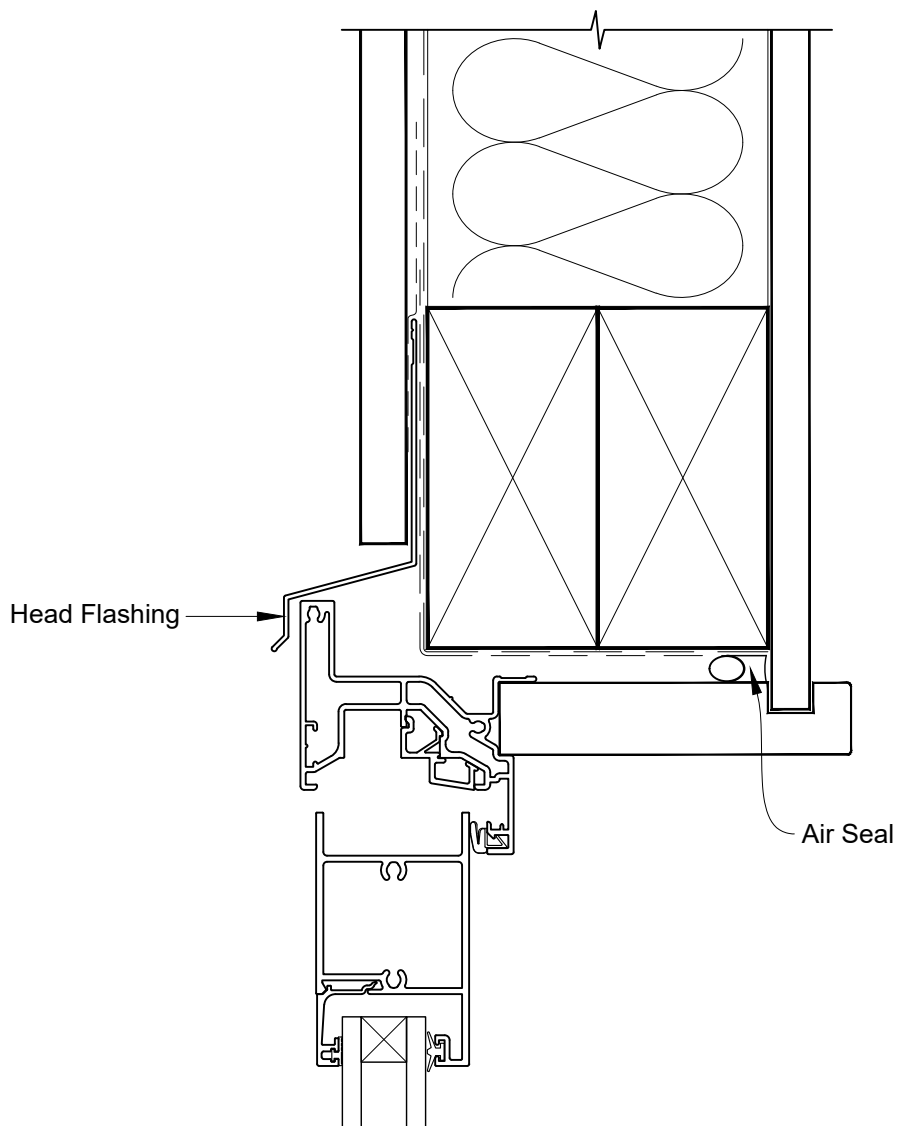

INSTALLATION DETAIL - ALTHERM RESIDENTIAL BIFOLD WINDOW ON FLAT SHEET CAVITY CONSTRUCTION

Date: 01.04.19

Scale: 1:2

CAD Ref.: ARBWFS-CH

**INSTALLATION DETAIL - ALTHERM RESIDENTIAL
BIFOLD WINDOW ON FLAT SHEET
CAVITY CONSTRUCTION**

Date: 01.04.19

Scale: 1:2

CAD Ref.: ARBWFS-CJ

**INSTALLATION DETAIL - ALTHERM RESIDENTIAL
BIFOLD WINDOW ON FLAT SHEET
CAVITY CONSTRUCTION**

Date: 01.04.19

Scale: 1:2

CAD Ref.: ARBWFS-CS

**INSTALLATION DETAIL - ALTHERM RESIDENTIAL
BIFOLD WINDOW ON FLAT SHEET
DIRECT FIXED CLADDING**

Date: 01.04.19

Scale: 1:2

CAD Ref.: ARBWFS-DH

**INSTALLATION DETAIL - ALTHERM RESIDENTIAL
BIFOLD WINDOW ON FLAT SHEET
DIRECT FIXED CLADDING**

Date: 01.04.19

Scale: 1:2

CAD Ref.: ARBWFS-DJ

**INSTALLATION DETAIL - ALTHERM RESIDENTIAL
BIFOLD WINDOW ON FLAT SHEET
DIRECT FIXED CLADDING**