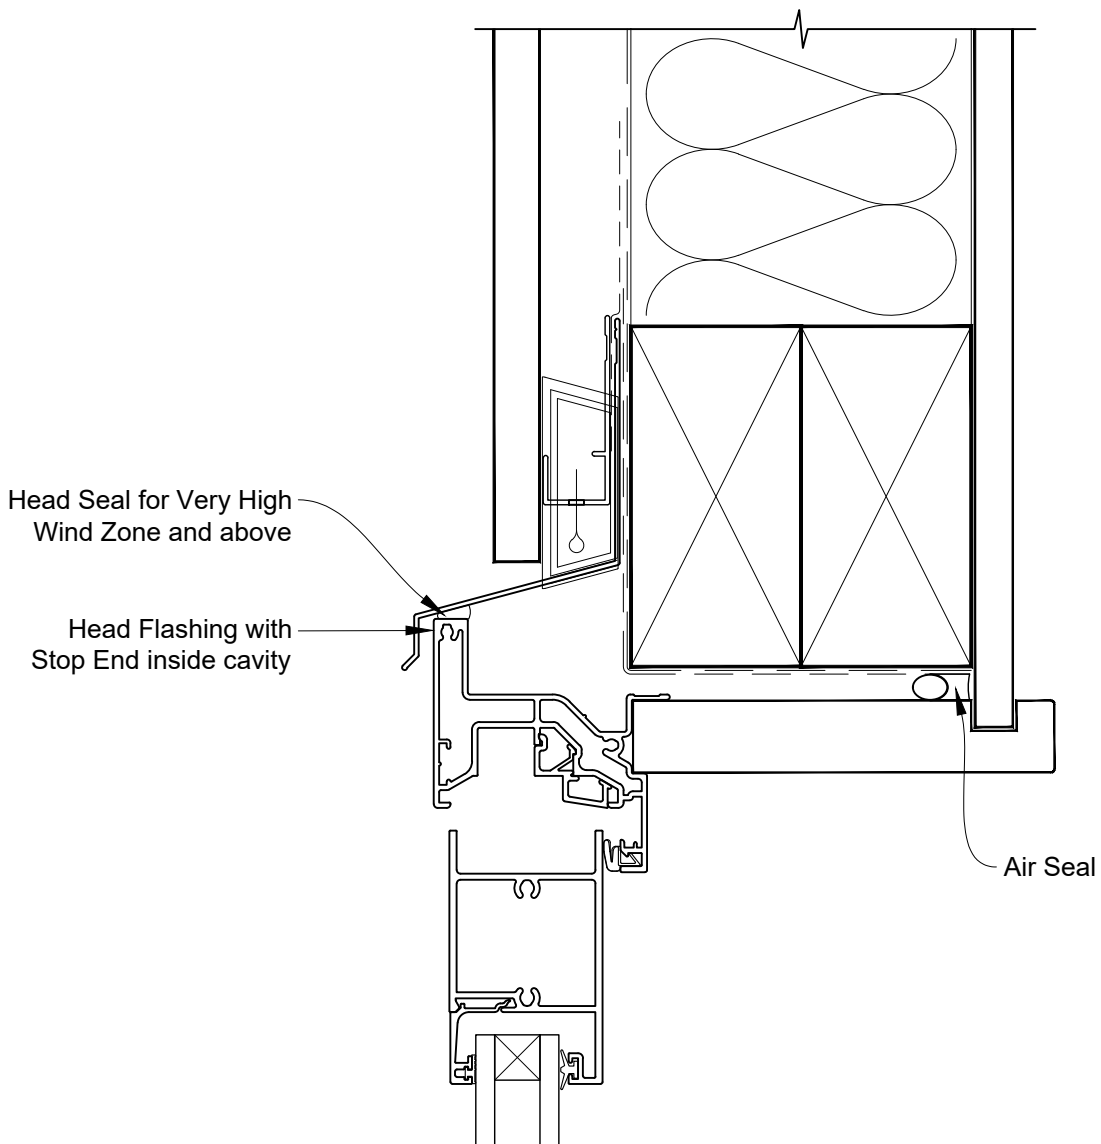

INSTALLATION DETAIL - ALTHERM RESIDENTIAL BIFOLD WINDOW ON FLAT SHEET CAVITY CONSTRUCTION

Date: 01.04.19

Scale: 1:2

CAD Ref.: ARBWFS-CH

**INSTALLATION DETAIL - ALTHERM RESIDENTIAL
BIFOLD WINDOW ON FLAT SHEET
CAVITY CONSTRUCTION**

Date: 01.04.19

Scale: 1:2

CAD Ref.: ARBWFS-CJ

**INSTALLATION DETAIL - ALTHERM RESIDENTIAL
BIFOLD WINDOW ON FLAT SHEET
CAVITY CONSTRUCTION**

Date: 01.04.19

Scale: 1:2

CAD Ref.: ARBWFS-CS

**INSTALLATION DETAIL - ALTHERM RESIDENTIAL
BIFOLD WINDOW ON FLAT SHEET
DIRECT FIXED CLADDING**