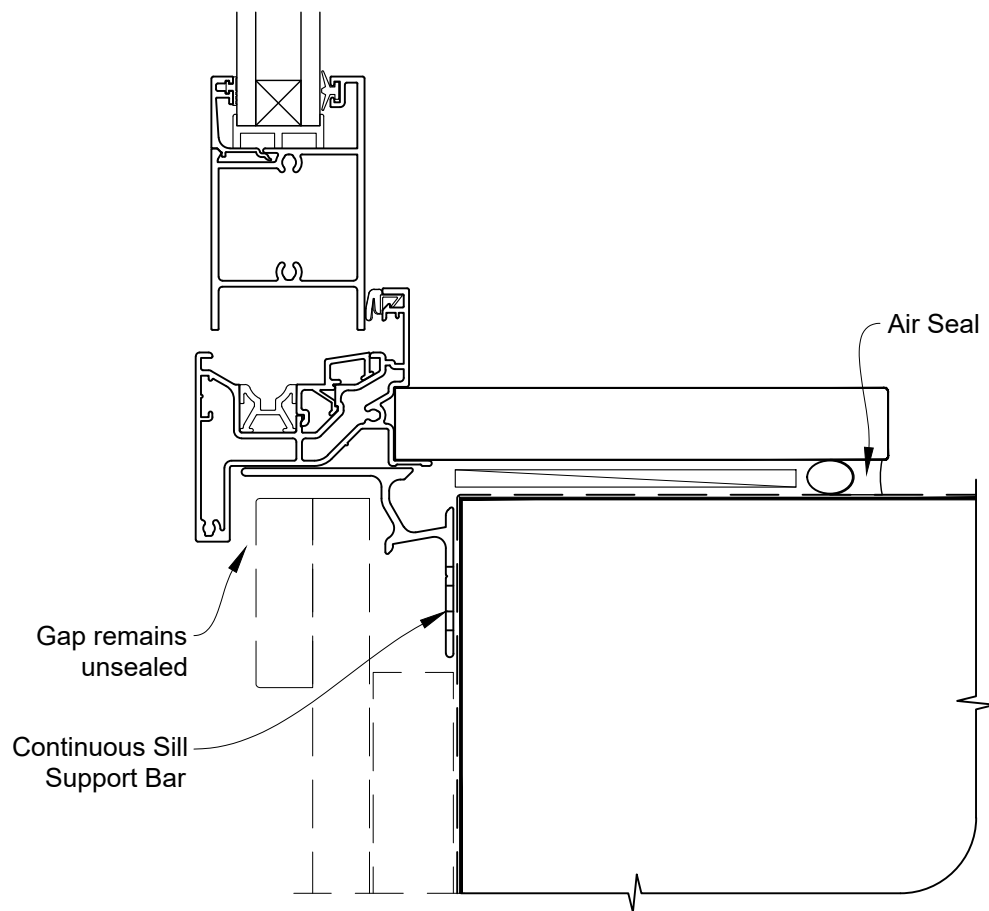

INSTALLATION DETAIL - ALTHERM RESIDENTIAL BIFOLD WINDOW ON BOARD & BATTEN CAVITY CONSTRUCTION

Date: 01.04.19

Scale: 1:2

CAD Ref.: ARBWBB-CH

INSTALLATION DETAIL - ALTHERM RESIDENTIAL BIFOLD WINDOW ON BOARD & BATTEN CAVITY CONSTRUCTION

Date: 01.04.19

Scale: 1:2

CAD Ref.: ARBWBB-CJ

**INSTALLATION DETAIL - ALTHERM RESIDENTIAL
BIFOLD WINDOW ON BOARD & BATTEN
CAVITY CONSTRUCTION**

Date: 01.04.19

Scale: 1:2

CAD Ref.: ARBWBB-CS

**INSTALLATION DETAIL - ALTHERM RESIDENTIAL
BIFOLD WINDOW ON BOARD & BATTEN
DIRECT FIXED CLADDING**

Date: 01.04.19

Scale: 1:2

CAD Ref.: ARBWBB-DH

**INSTALLATION DETAIL - ALTHERM RESIDENTIAL
BIFOLD WINDOW ON BOARD & BATTEN
DIRECT FIXED CLADDING**

Date: 01.04.19

Scale: 1:2

CAD Ref.: ARBWBB-DJ

**INSTALLATION DETAIL - ALTherm RESIDENTIAL
BIFOLD WINDOW ON BOARD & BATTEN
DIRECT FIXED CLADDING**

Date: 01.04.19

Scale: 1:2

CAD Ref.: ARBWBB-DS