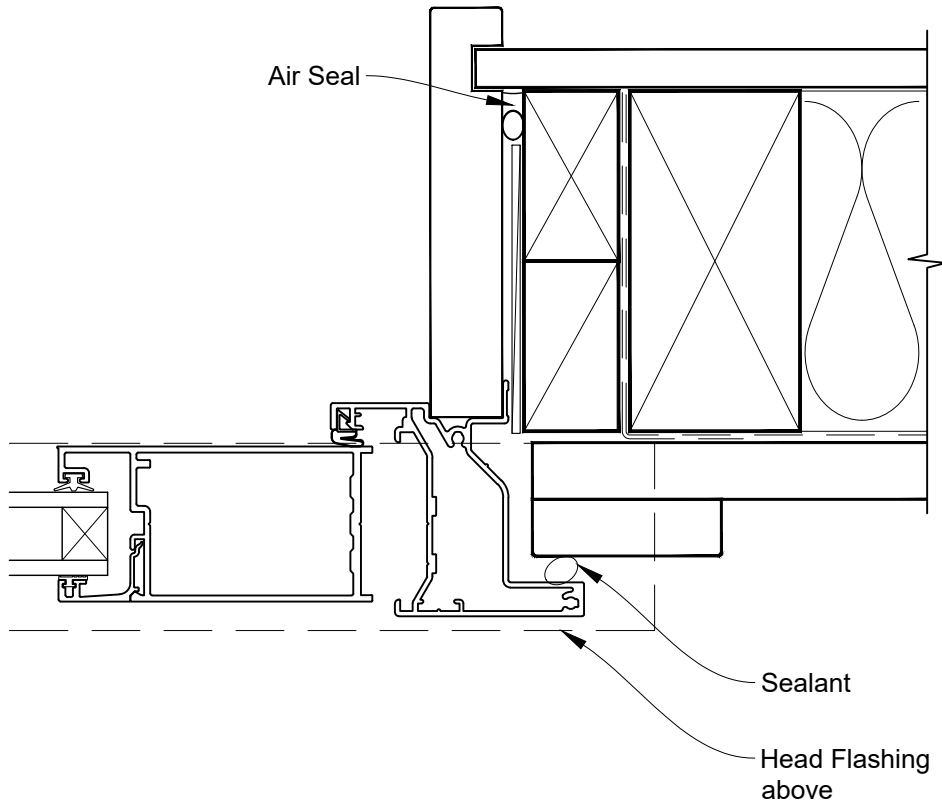

INSTALLATION DETAIL - ALTHERM RESIDENTIAL BIFOLD WINDOW ON BOARD & BATTEN CAVITY CONSTRUCTION

Date: 01.04.19

Scale: 1:2

CAD Ref.: ARBWBB-CH

INSTALLATION DETAIL - ALTHERM RESIDENTIAL BIFOLD WINDOW ON BOARD & BATTEN CAVITY CONSTRUCTION

Date: 01.04.19

Scale: 1:2

CAD Ref.: ARBWBB-CJ

**INSTALLATION DETAIL - ALTHERM RESIDENTIAL
BIFOLD WINDOW ON BOARD & BATTEN
CAVITY CONSTRUCTION**

Date: 01.04.19

Scale: 1:2

CAD Ref.: ARBWBB-CS

**INSTALLATION DETAIL - ALTHERM RESIDENTIAL
BIFOLD WINDOW ON BOARD & BATTEN
DIRECT FIXED CLADDING**

Date: 01.04.19

Scale: 1:2

CAD Ref.: ARBWBB-DH

**INSTALLATION DETAIL - ALTHERM RESIDENTIAL
BIFOLD WINDOW ON BOARD & BATTEN
DIRECT FIXED CLADDING**

Date: 01.04.19

Scale: 1:2

CAD Ref.: ARBWBB-DJ

**INSTALLATION DETAIL - ALTherm RESIDENTIAL
BIFOLD WINDOW ON BOARD & BATTEN
DIRECT FIXED CLADDING**

Date: 01.04.19

Scale: 1:2

CAD Ref.: ARBWBB-DS