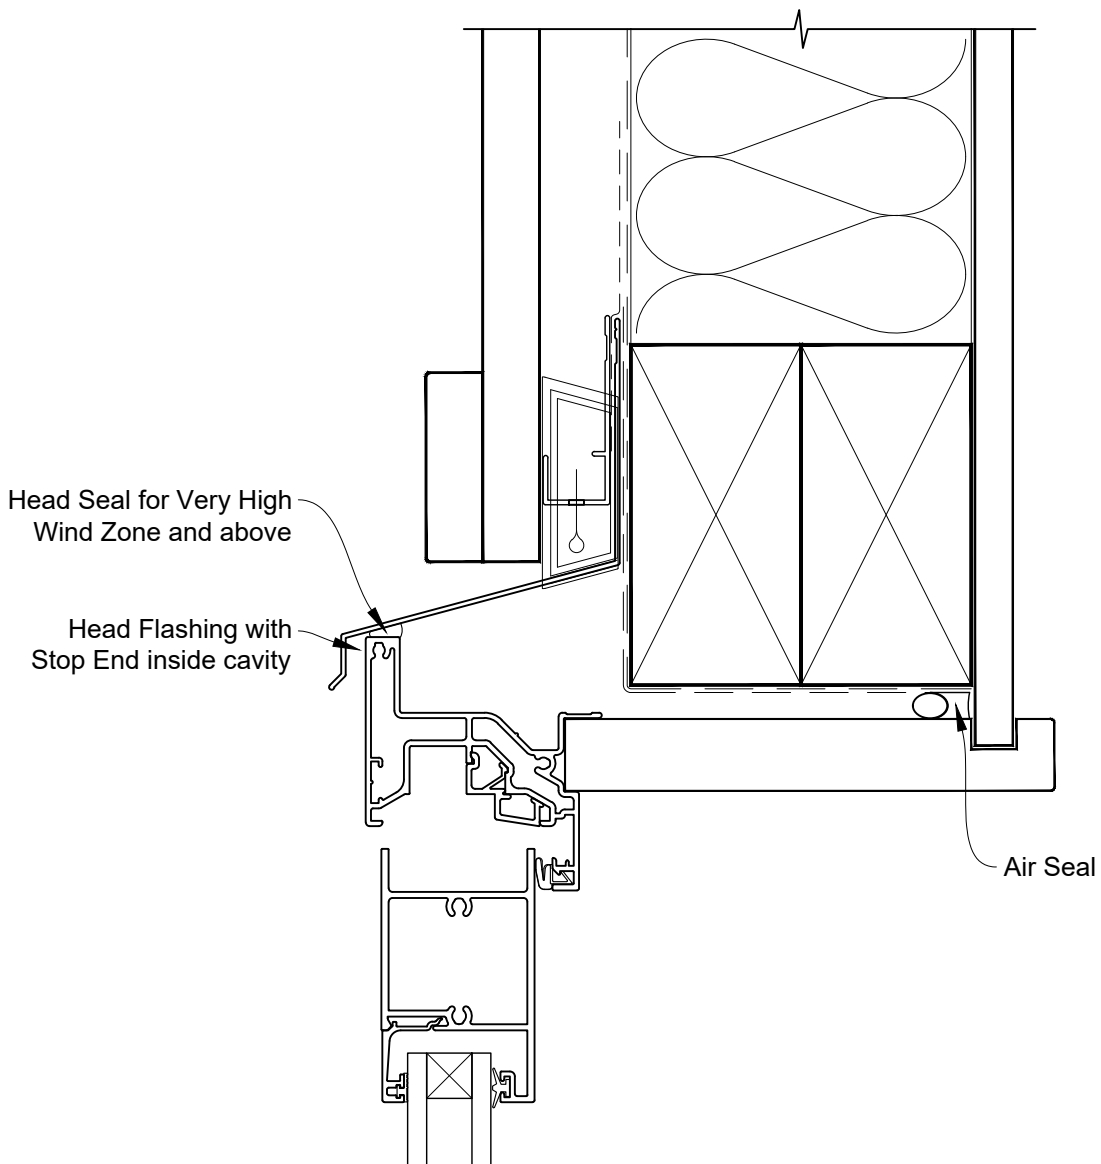

INSTALLATION DETAIL - ALTHERM RESIDENTIAL BIFOLD WINDOW ON BOARD & BATTEN CAVITY CONSTRUCTION

Date: 01.04.19

Scale: 1:2

CAD Ref.: ARBWBB-CH

INSTALLATION DETAIL - ALTHERM RESIDENTIAL BIFOLD WINDOW ON BOARD & BATTEN CAVITY CONSTRUCTION

Date: 01.04.19

Scale: 1:2

CAD Ref.: ARBWBB-CJ

**INSTALLATION DETAIL - ALTHERM RESIDENTIAL
BIFOLD WINDOW ON BOARD & BATTEN
CAVITY CONSTRUCTION**

Date: 01.04.19

Scale: 1:2

CAD Ref.: ARBWBB-CS

**INSTALLATION DETAIL - ALTHERM RESIDENTIAL
BIFOLD WINDOW ON BOARD & BATTEN
DIRECT FIXED CLADDING**