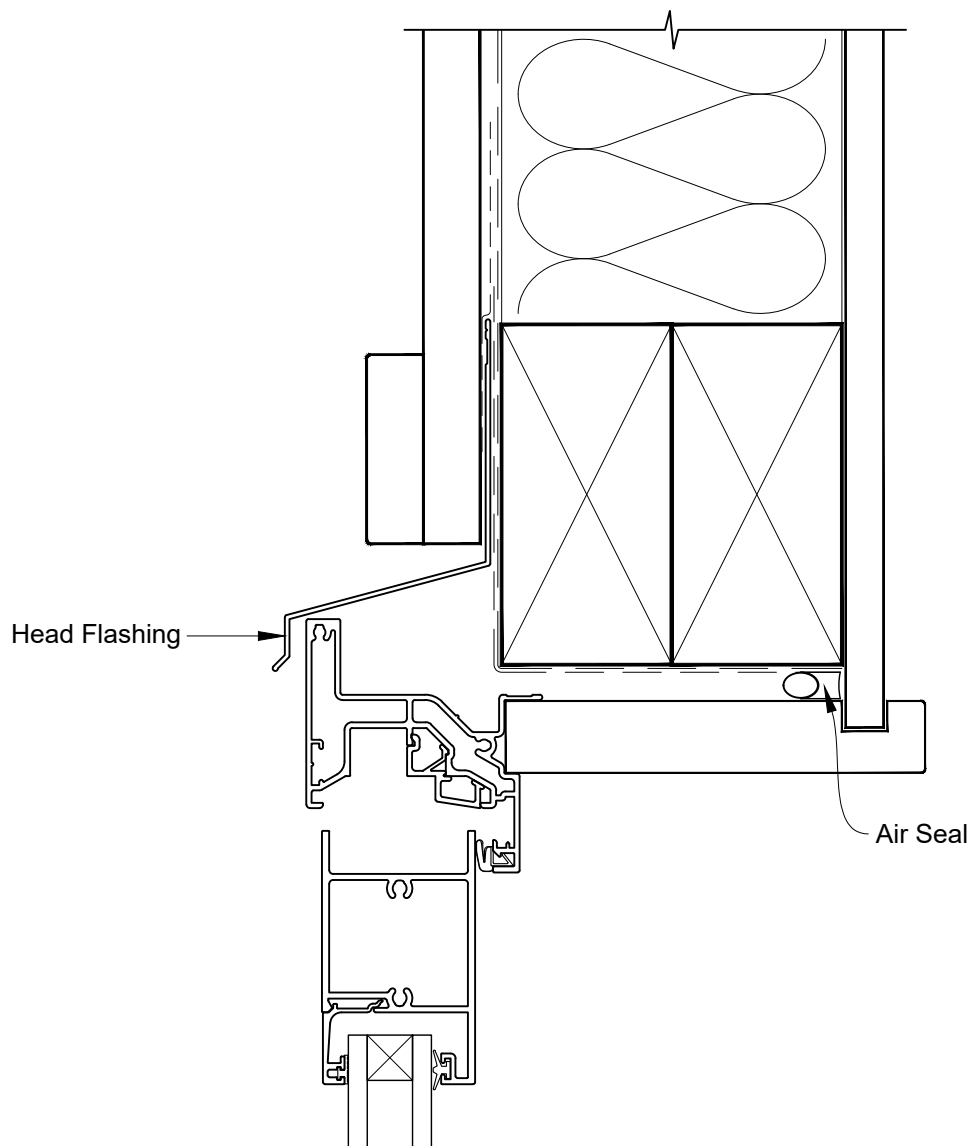

INSTALLATION DETAIL - ALTHERM RESIDENTIAL BIFOLD WINDOW ON BOARD & BATTEN CAVITY CONSTRUCTION

Date: 01.04.19

Scale: 1:2

CAD Ref.: ARBWBB-CH

INSTALLATION DETAIL - ALTHERM RESIDENTIAL BIFOLD WINDOW ON BOARD & BATTEN CAVITY CONSTRUCTION

Date: 01.04.19

Scale: 1:2

CAD Ref.: ARBWBB-CJ

**INSTALLATION DETAIL - ALTHERM RESIDENTIAL
BIFOLD WINDOW ON BOARD & BATTEN
CAVITY CONSTRUCTION**

Date: 01.04.19

Scale: 1:2

CAD Ref.: ARBWBB-CS

**INSTALLATION DETAIL - ALTHERM RESIDENTIAL
BIFOLD WINDOW ON BOARD & BATTEN
DIRECT FIXED CLADDING**

Date: 01.04.19

Scale: 1:2

CAD Ref.: ARBWBB-DH

**INSTALLATION DETAIL - ALTHERM RESIDENTIAL
BIFOLD WINDOW ON BOARD & BATTEN
DIRECT FIXED CLADDING**

Date: 01.04.19

Scale: 1:2

CAD Ref.: ARBWBB-DJ

**INSTALLATION DETAIL - ALTherm RESIDENTIAL
BIFOLD WINDOW ON BOARD & BATTEN
DIRECT FIXED CLADDING**

Date: 01.04.19

Scale: 1:2

CAD Ref.: ARBWBB-DS