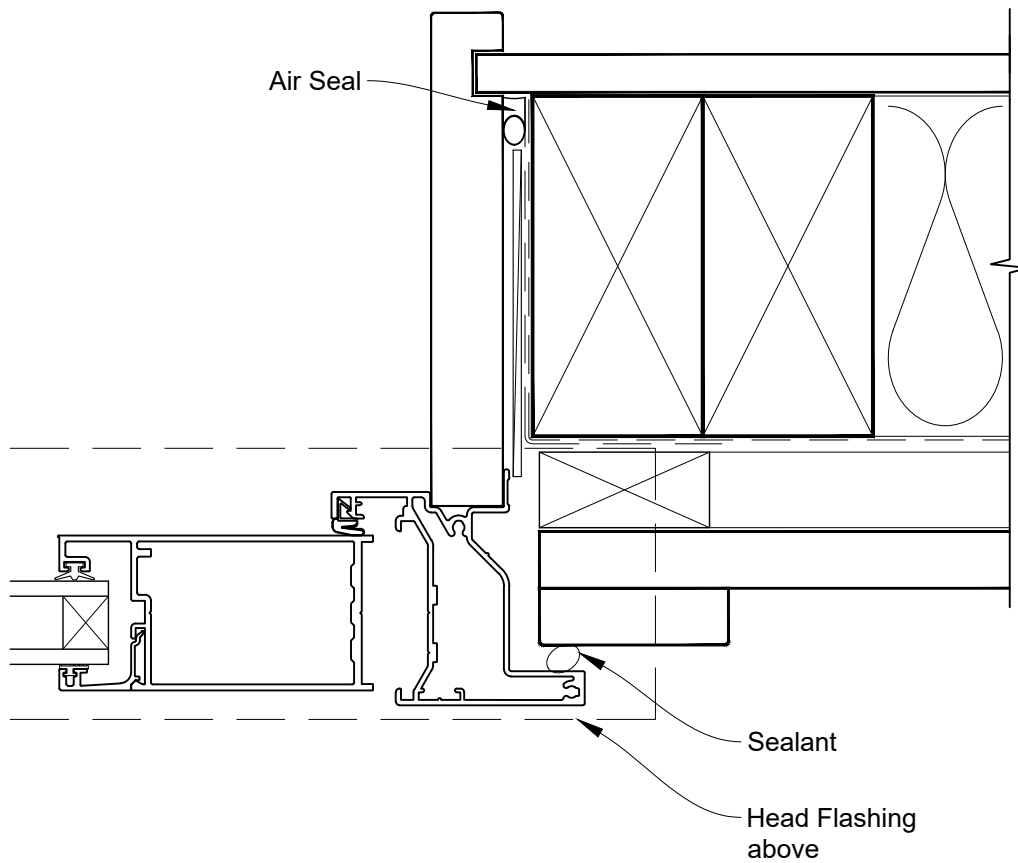

INSTALLATION DETAIL - ALTHERM RESIDENTIAL BIFOLD WINDOW ON BOARD & BATTEN CAVITY CONSTRUCTION

Date: 01.04.19

Scale: 1:2

CAD Ref.: ARBWBB-CH

INSTALLATION DETAIL - ALTHERM RESIDENTIAL BIFOLD WINDOW ON BOARD & BATTEN CAVITY CONSTRUCTION

Date: 01.04.19

Scale: 1:2

CAD Ref.: ARBWBB-CJ

**INSTALLATION DETAIL - ALTHERM RESIDENTIAL
BIFOLD WINDOW ON BOARD & BATTEN
CAVITY CONSTRUCTION**

Date: 01.04.19

Scale: 1:2

CAD Ref.: ARBWBB-CS

**INSTALLATION DETAIL - ALTHERM RESIDENTIAL
BIFOLD WINDOW ON BOARD & BATTEN
DIRECT FIXED CLADDING**