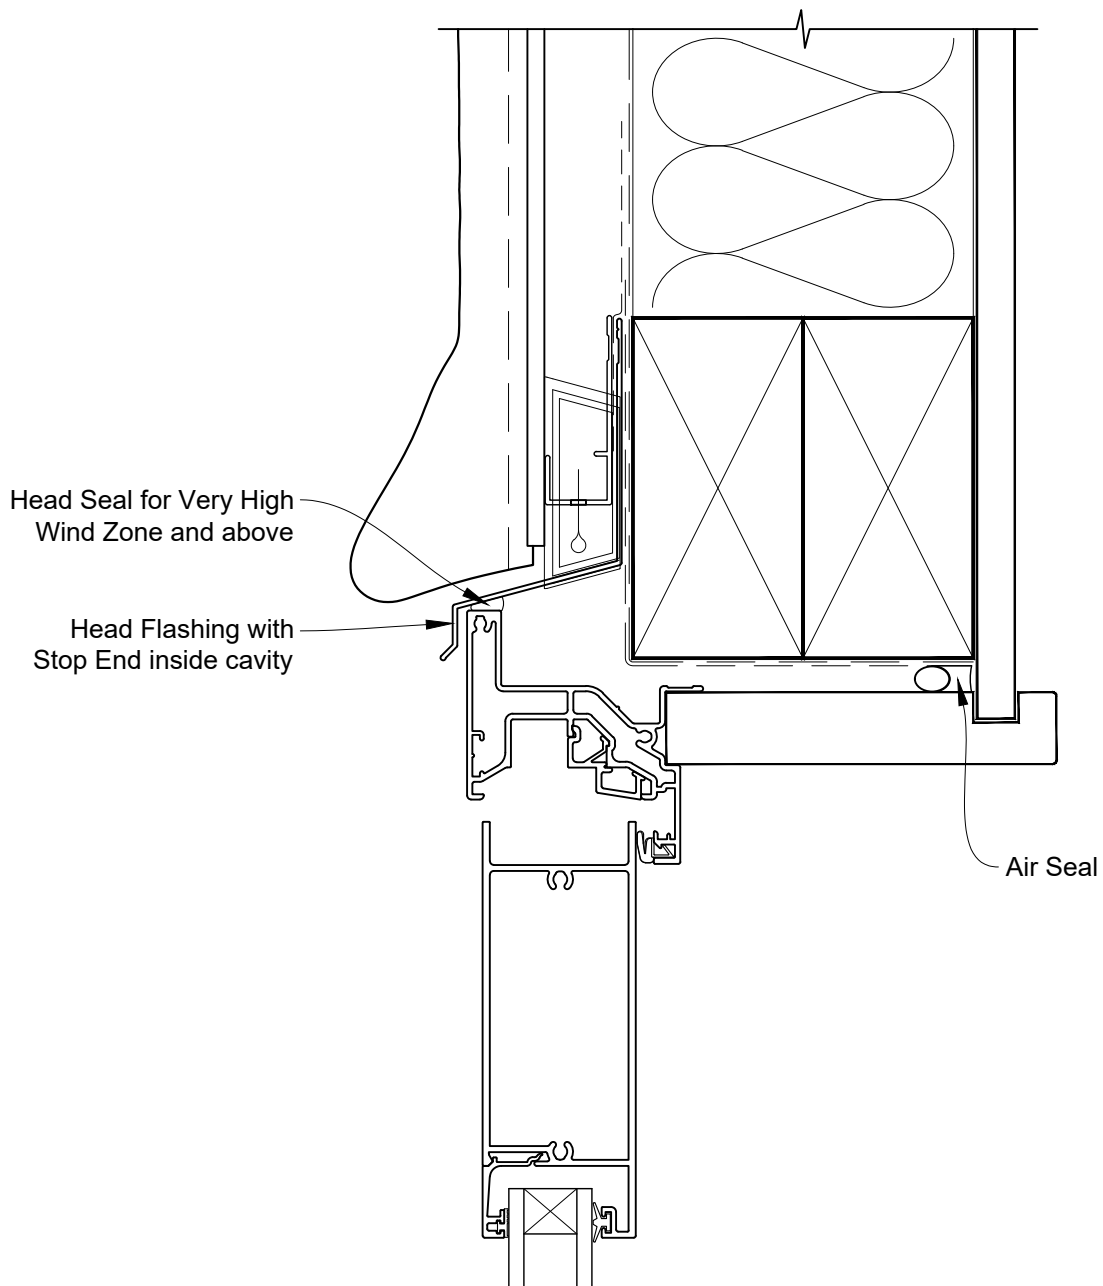

INSTALLATION DETAIL - ALTHERM RESIDENTIAL BIFOLD DOOR OPEN OUT ON STUCCO CAVITY CONSTRUCTION

Date: 01.04.19

Scale: 1:2

CAD Ref.: ARBOST-CH

**INSTALLATION DETAIL - ALTHERM RESIDENTIAL
BIFOLD DOOR OPEN OUT ON STUCCO
CAVITY CONSTRUCTION**

Date: 01.04.19

Scale: 1:2

CAD Ref.: ARBOST-CJ

**INSTALLATION DETAIL - ALTHERM RESIDENTIAL
BIFOLD DOOR OPEN OUT ON STUCCO
CAVITY CONSTRUCTION**

Date: 01.04.19

Scale: 1:2

CAD Ref.: ARBOST-CS