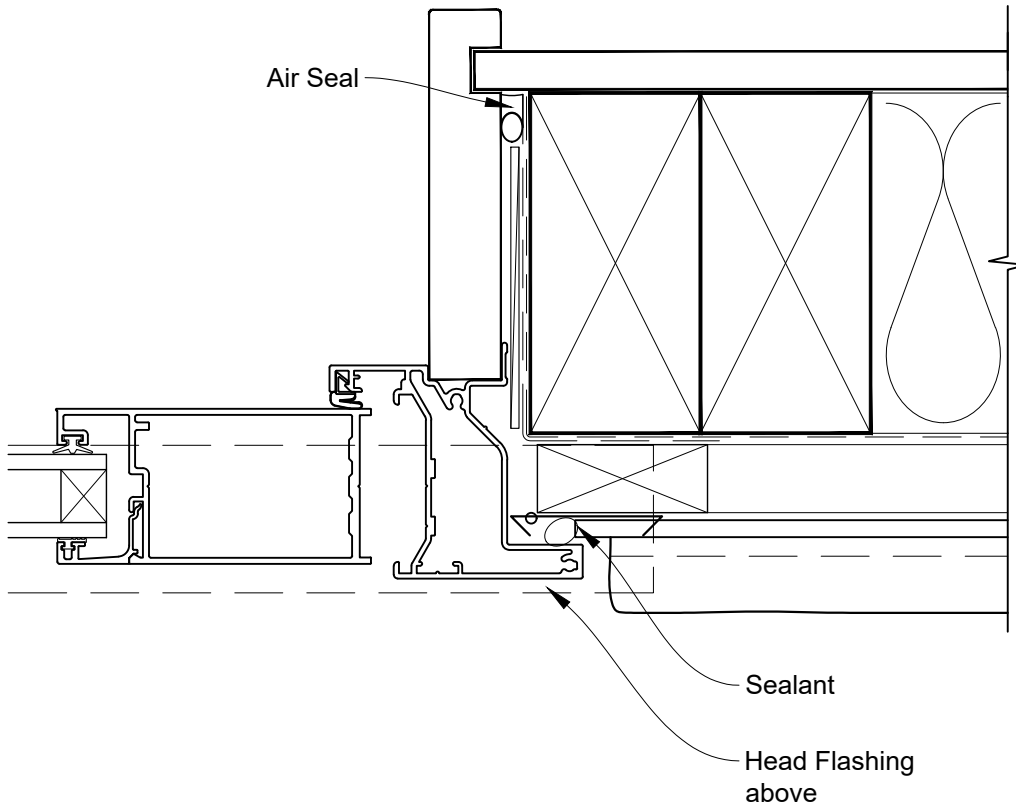

INSTALLATION DETAIL - ALTHERM RESIDENTIAL BIFOLD DOOR OPEN OUT ON STUCCO CAVITY CONSTRUCTION

Date: 01.04.19

Scale: 1:2

CAD Ref.: ARBOST-CH

**INSTALLATION DETAIL - ALTHERM RESIDENTIAL
BIFOLD DOOR OPEN OUT ON STUCCO
CAVITY CONSTRUCTION**

Date: 01.04.19

Scale: 1:2

CAD Ref.: ARBOST-CJ

**INSTALLATION DETAIL - ALTHERM RESIDENTIAL
BIFOLD DOOR OPEN OUT ON STUCCO
CAVITY CONSTRUCTION**

Date: 01.04.19

Scale: 1:2

CAD Ref.: ARBOST-CS