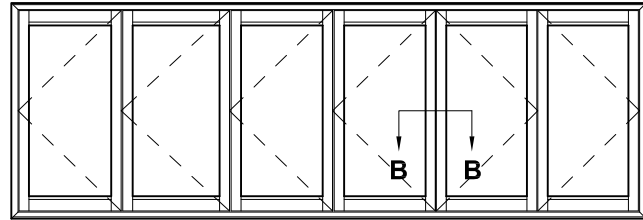

BI-FOLD WINDOW MEETING STILES CROSS SECTION

Cad Ref. ABW02-0 Scale 1:2 Date 01.04.19

2 + 2 Panel

4 + 2 Panel

**SECTION A-A & B-B
STANDARD PANELS**

**SECTION A-A
LAY-BACK OPTION**

**SECTION B-B
LAY-BACK OPTION ON TWO PANEL SIDE ONLY**