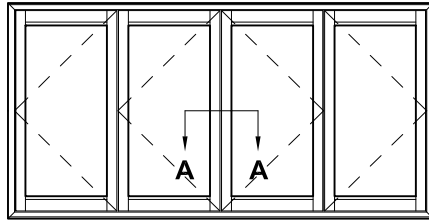

BI-FOLD WINDOW MEETING STILES CROSS SECTION

Cad Ref. ABW02-0 Scale 1:2 Date 01.04.19

2 + 2 Panel

4 + 2 Panel

**SECTION A-A & B-B
STANDARD PANELS**

**SECTION A-A
LAY-BACK OPTION**

**SECTION B-B
LAY-BACK OPTION ON TWO PANEL SIDE ONLY**