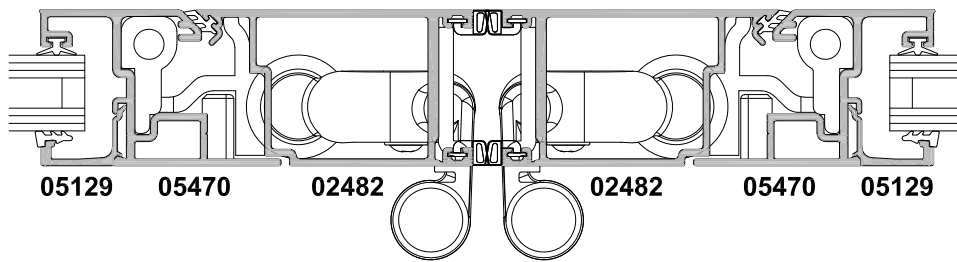

BI-FOLD WINDOW MEETING STILES CROSS SECTION

Cad Ref. ABW02-0 Scale 1:2 Date 01.04.19

2 + 2 Panel

4 + 2 Panel

**SECTION A-A & B-B
STANDARD PANELS**

**SECTION A-A
LAY-BACK OPTION**

**SECTION B-B
LAY-BACK OPTION ON TWO PANEL SIDE ONLY**