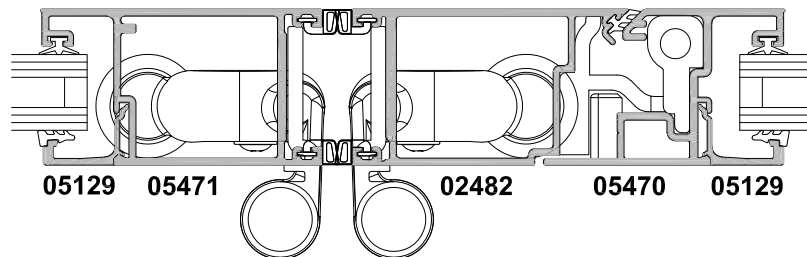

BI-FOLD WINDOW MEETING STILES CROSS SECTION

Cad Ref. ABW02-0 Scale 1:2 Date 01.04.19

2 + 2 Panel

4 + 2 Panel

**SECTION A-A & B-B
STANDARD PANELS**

**SECTION A-A
LAY-BACK OPTION**

**SECTION B-B
LAY-BACK OPTION ON TWO PANEL SIDE ONLY**