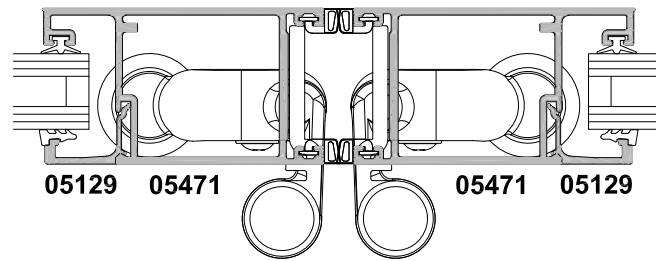

BI-FOLD WINDOW MEETING STILES CROSS SECTION

Cad Ref. ABW02-0 Scale 1:2 Date 01.04.19

2 + 2 Panel

4 + 2 Panel

**SECTION A-A & B-B
STANDARD PANELS**

**SECTION A-A
LAY-BACK OPTION**

**SECTION B-B
LAY-BACK OPTION ON TWO PANEL SIDE ONLY**