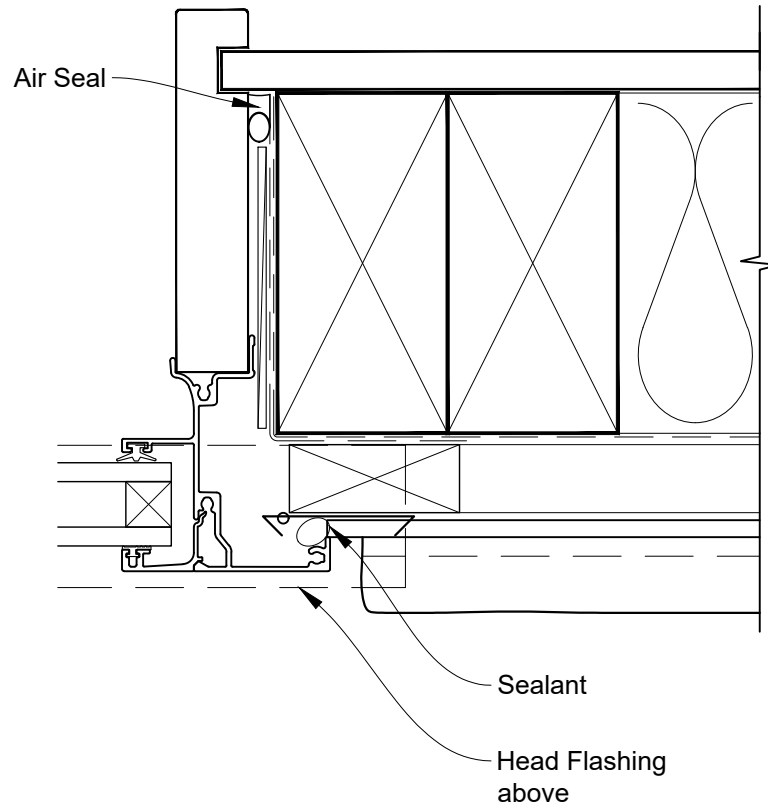

**INSTALLATION DETAIL - ALTHERM RESIDENTIAL
AWNING WINDOW ON STUCCO
CAVITY CONSTRUCTION**

Date: 01.04.19

Scale: 1:2

CAD Ref.: ARAWST-CH

**INSTALLATION DETAIL - ALTHERM RESIDENTIAL
AWNING WINDOW ON STUCCO
CAVITY CONSTRUCTION**

Date: 01.04.19

Scale: 1:2

CAD Ref.: ARAWST-CJ

**INSTALLATION DETAIL - ALTHERM RESIDENTIAL
AWNING WINDOW ON STUCCO
CAVITY CONSTRUCTION**

Date: 01.04.19

Scale: 1:2

CAD Ref.: ARAWST-CS

**INSTALLATION DETAIL - ALTHERM RESIDENTIAL
AWNING WINDOW ON STUCCO
CAVITY CONSTRUCTION**