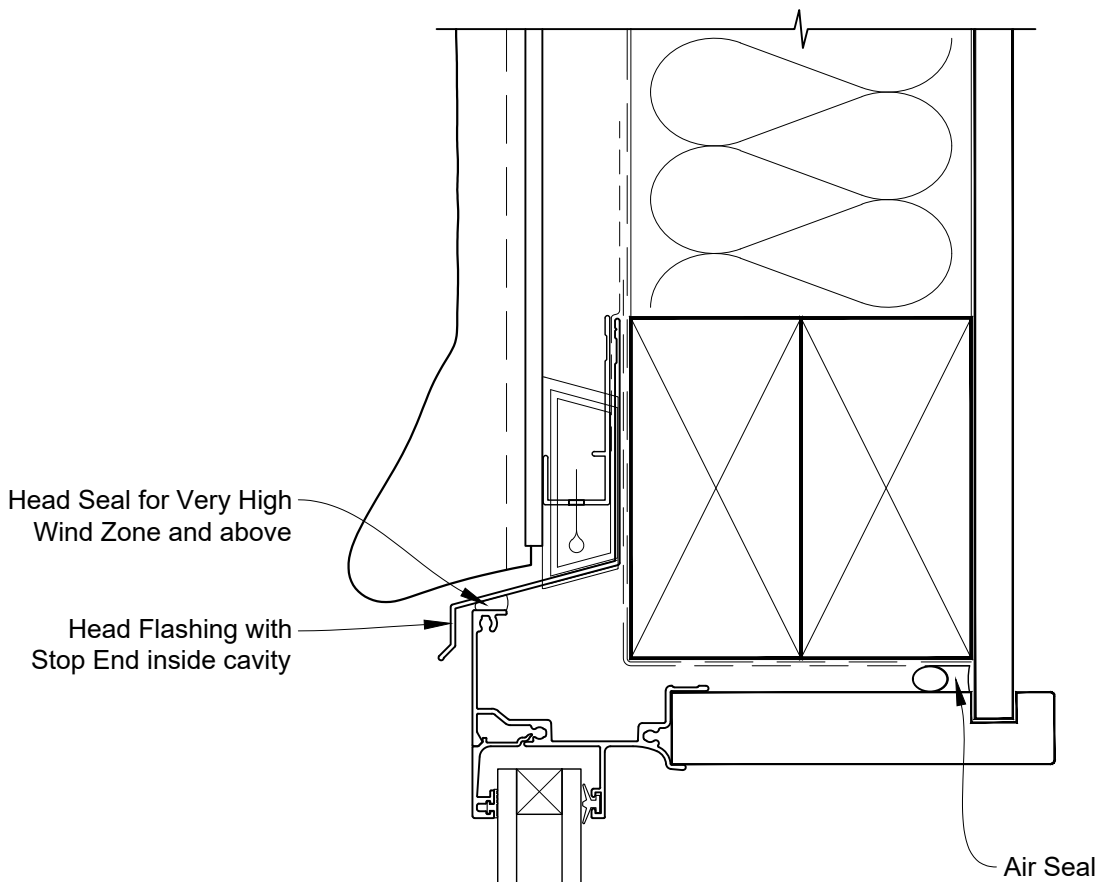

**INSTALLATION DETAIL - ALTHERM RESIDENTIAL
AWNING WINDOW ON STUCCO
CAVITY CONSTRUCTION**

Date: 01.04.19

Scale: 1:2

CAD Ref.: ARAWST-CH

**INSTALLATION DETAIL - ALTHERM RESIDENTIAL
AWNING WINDOW ON STUCCO
CAVITY CONSTRUCTION**

Date: 01.04.19

Scale: 1:2

CAD Ref.: ARAWST-CJ

**INSTALLATION DETAIL - ALTHERM RESIDENTIAL
AWNING WINDOW ON STUCCO
CAVITY CONSTRUCTION**

Date: 01.04.19

Scale: 1:2

CAD Ref.: ARAWST-CS

**INSTALLATION DETAIL - ALTHERM RESIDENTIAL
AWNING WINDOW ON STUCCO
CAVITY CONSTRUCTION**