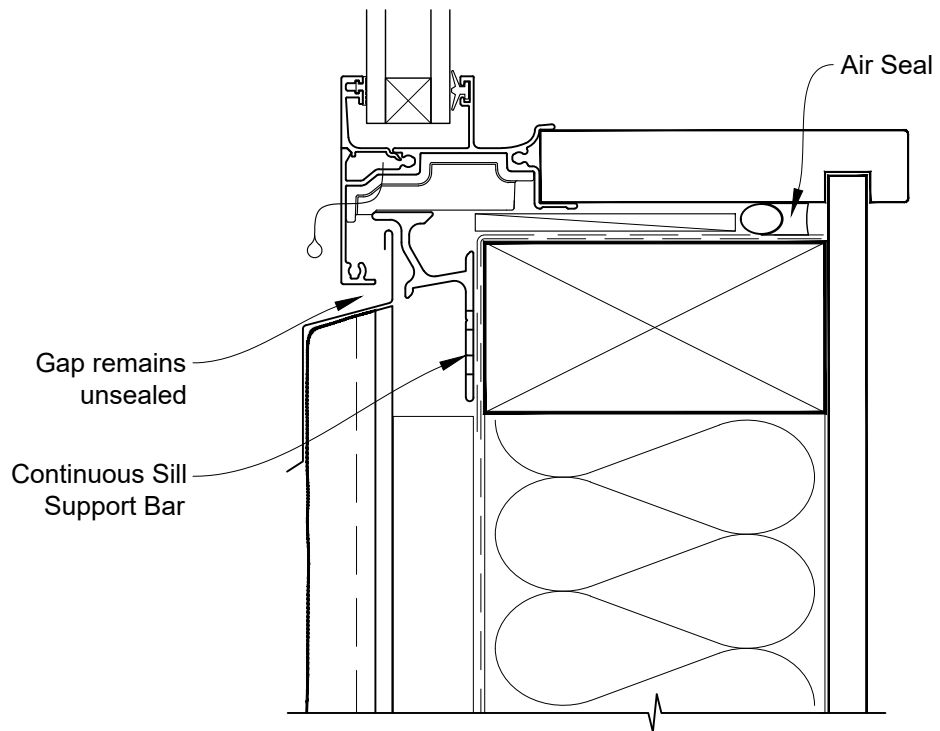

Date: 01.04.19

Scale: 1:2

CAD Ref.: ARAWST-CJ

**INSTALLATION DETAIL - ALTHERM RESIDENTIAL
AWNING WINDOW ON STUCCO
CAVITY CONSTRUCTION**

Date: 01.04.19

Scale: 1:2

CAD Ref.: ARAWST-CS

**INSTALLATION DETAIL - ALTHERM RESIDENTIAL
AWNING WINDOW ON STUCCO
CAVITY CONSTRUCTION**