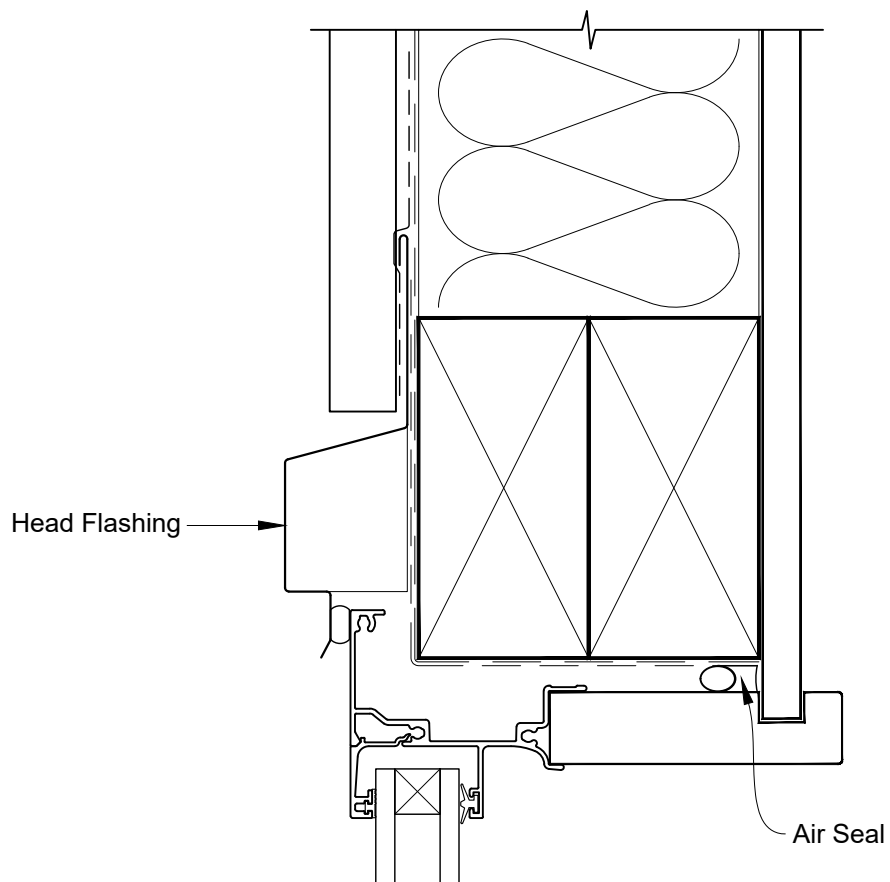

Date: 01.04.19

Scale: 1:2

CAD Ref.: ARAWPM-CJ

**INSTALLATION DETAIL - ALTHERM RESIDENTIAL
AWNING WINDOW ON PROFILE METAL
CAVITY CONSTRUCTION**

Date: 01.04.19

Scale: 1:2

CAD Ref.: ARAWPM-CS

**INSTALLATION DETAIL - ALTHERM RESIDENTIAL
AWNING WINDOW ON PROFILE METAL
CAVITY CONSTRUCTION**

Date: 01.04.19

Scale: 1:2

CAD Ref.: ARAWPM-CS2

**INSTALLATION DETAIL - ALTHERM RESIDENTIAL
AWNING WINDOW ON PROFILE METAL
DIRECT FIXED CLADDING**

Date: 01.04.19

Scale: 1:2

CAD Ref.: ARAWPM-DH

INSTALLATION DETAIL - ALTherm RESIDENTIAL
AWNING WINDOW ON PROFILE METAL
DIRECT FIXED CLADDING

Date: 01.04.19

Scale: 1:2

CAD Ref.: ARAWPM-DJ

**INSTALLATION DETAIL - ALTherm RESIDENTIAL
AWNING WINDOW ON PROFILE METAL
DIRECT FIXED CLADDING**

Date: 01.04.19

Scale: 1:2

CAD Ref.: ARAWPM-DS

**INSTALLATION DETAIL - ALTherm RESIDENTIAL
AWNING WINDOW ON PROFILE METAL
DIRECT FIXED CLADDING**