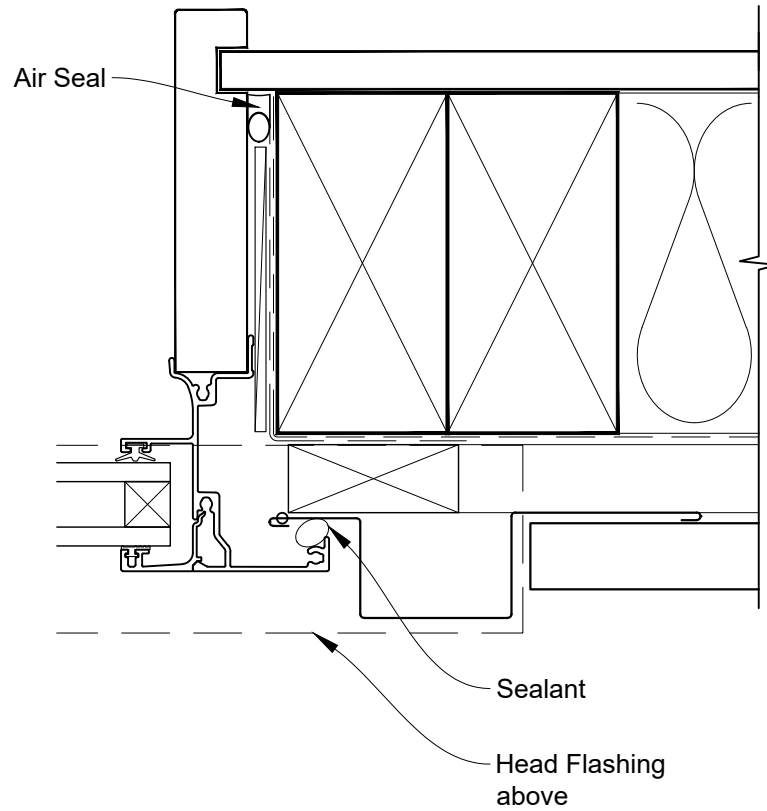

**INSTALLATION DETAIL - ALTHERM RESIDENTIAL
AWNING WINDOW ON PROFILE METAL
CAVITY CONSTRUCTION**

Date: 01.04.19

Scale: 1:2

CAD Ref.: ARAWPM-CH

**INSTALLATION DETAIL - ALTHERM RESIDENTIAL
AWNING WINDOW ON PROFILE METAL
CAVITY CONSTRUCTION**

Date: 01.04.19

Scale: 1:2

CAD Ref.: ARAWPM-CJ

**INSTALLATION DETAIL - ALTHERM RESIDENTIAL
AWNING WINDOW ON PROFILE METAL
CAVITY CONSTRUCTION**

Date: 01.04.19

Scale: 1:2

CAD Ref.: ARAWPM-CS

**INSTALLATION DETAIL - ALTHERM RESIDENTIAL
AWNING WINDOW ON PROFILE METAL
CAVITY CONSTRUCTION**