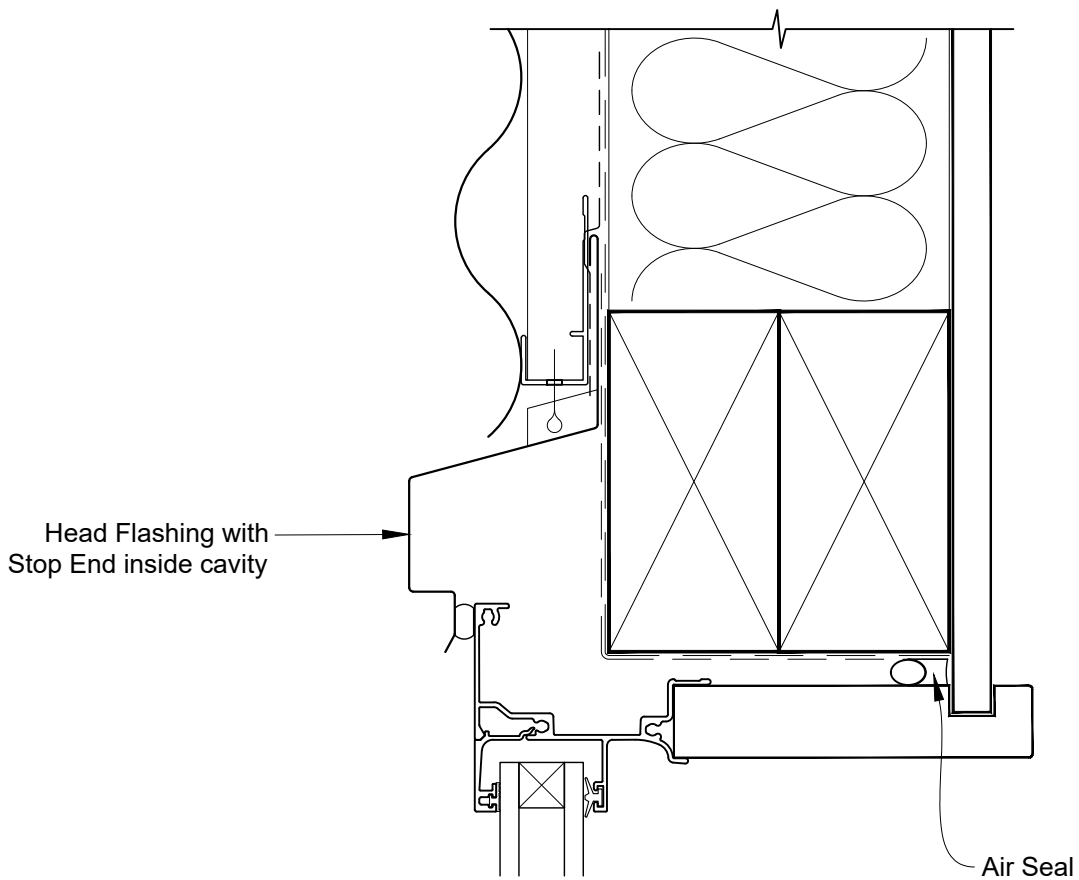

**INSTALLATION DETAIL - ALTHERM RESIDENTIAL
AWNING WINDOW ON PROFILE METAL
CAVITY CONSTRUCTION**

Date: 01.04.19

Scale: 1:2

CAD Ref.: ARAWPM-CH

**INSTALLATION DETAIL - ALTHERM RESIDENTIAL
AWNING WINDOW ON PROFILE METAL
CAVITY CONSTRUCTION**

Date: 01.04.19

Scale: 1:2

CAD Ref.: ARAWPM-CJ

**INSTALLATION DETAIL - ALTHERM RESIDENTIAL
AWNING WINDOW ON PROFILE METAL
CAVITY CONSTRUCTION**

Date: 01.04.19

Scale: 1:2

CAD Ref.: ARAWPM-CS

**INSTALLATION DETAIL - ALTHERM RESIDENTIAL
AWNING WINDOW ON PROFILE METAL
CAVITY CONSTRUCTION**