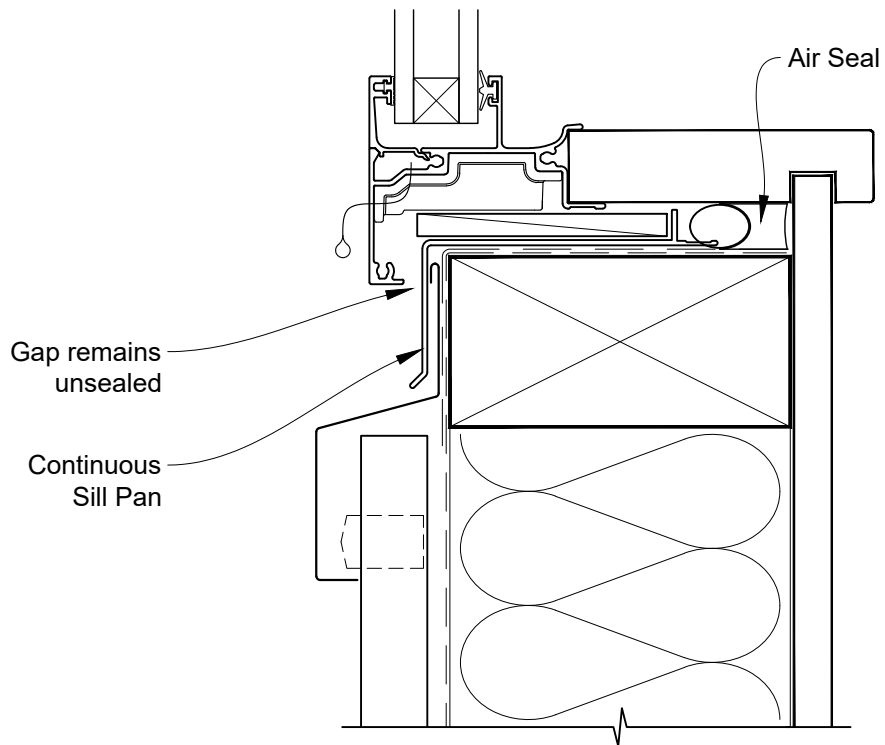

Date: 01.04.19

Scale: 1:2

CAD Ref.: ARAWPM-CS2

**INSTALLATION DETAIL - ALTHERM RESIDENTIAL
AWNING WINDOW ON PROFILE METAL
DIRECT FIXED CLADDING**

Date: 01.04.19

Scale: 1:2

CAD Ref.: ARAWPM-DH

INSTALLATION DETAIL - ALTherm RESIDENTIAL
AWNING WINDOW ON PROFILE METAL
DIRECT FIXED CLADDING

Date: 01.04.19

Scale: 1:2

CAD Ref.: ARAWPM-DJ

**INSTALLATION DETAIL - ALTherm RESIDENTIAL
AWNING WINDOW ON PROFILE METAL
DIRECT FIXED CLADDING**

Date: 01.04.19

Scale: 1:2

CAD Ref.: ARAWPM-DS

**INSTALLATION DETAIL - ALTherm RESIDENTIAL
AWNING WINDOW ON PROFILE METAL
DIRECT FIXED CLADDING**