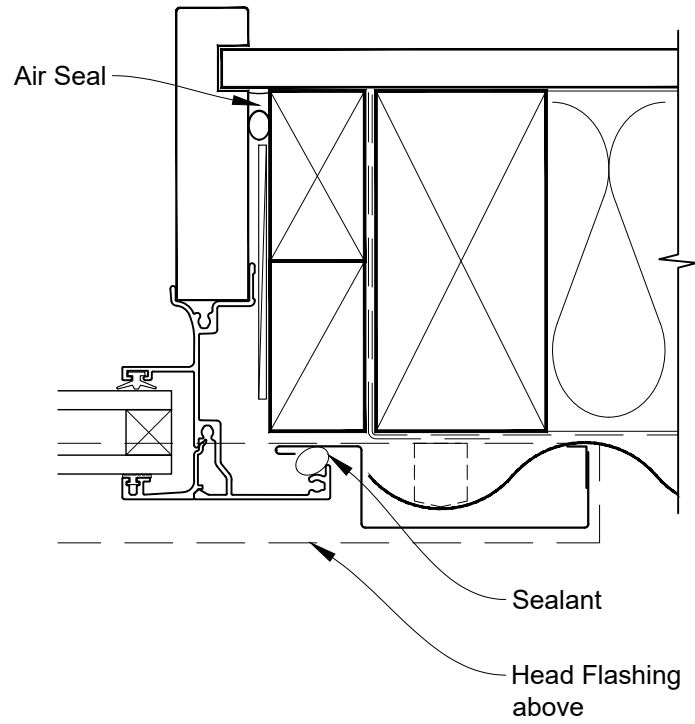

Date: 01.04.19

Scale: 1:2

CAD Ref.: ARAWPM-CJ

**INSTALLATION DETAIL - ALTHERM RESIDENTIAL
AWNING WINDOW ON PROFILE METAL
CAVITY CONSTRUCTION**

Date: 01.04.19

Scale: 1:2

CAD Ref.: ARAWPM-CS

**INSTALLATION DETAIL - ALTHERM RESIDENTIAL
AWNING WINDOW ON PROFILE METAL
CAVITY CONSTRUCTION**

Date: 01.04.19

Scale: 1:2

CAD Ref.: ARAWPM-CS2

**INSTALLATION DETAIL - ALTHERM RESIDENTIAL
AWNING WINDOW ON PROFILE METAL
DIRECT FIXED CLADDING**

Date: 01.04.19

Scale: 1:2

CAD Ref.: ARAWPM-DH

INSTALLATION DETAIL - ALTherm RESIDENTIAL
AWNING WINDOW ON PROFILE METAL
DIRECT FIXED CLADDING

Date: 01.04.19

Scale: 1:2

CAD Ref.: ARAWPM-DJ

**INSTALLATION DETAIL - ALTherm RESIDENTIAL
AWNING WINDOW ON PROFILE METAL
DIRECT FIXED CLADDING**

Date: 01.04.19

Scale: 1:2

CAD Ref.: ARAWPM-DS

**INSTALLATION DETAIL - ALTherm RESIDENTIAL
AWNING WINDOW ON PROFILE METAL
DIRECT FIXED CLADDING**