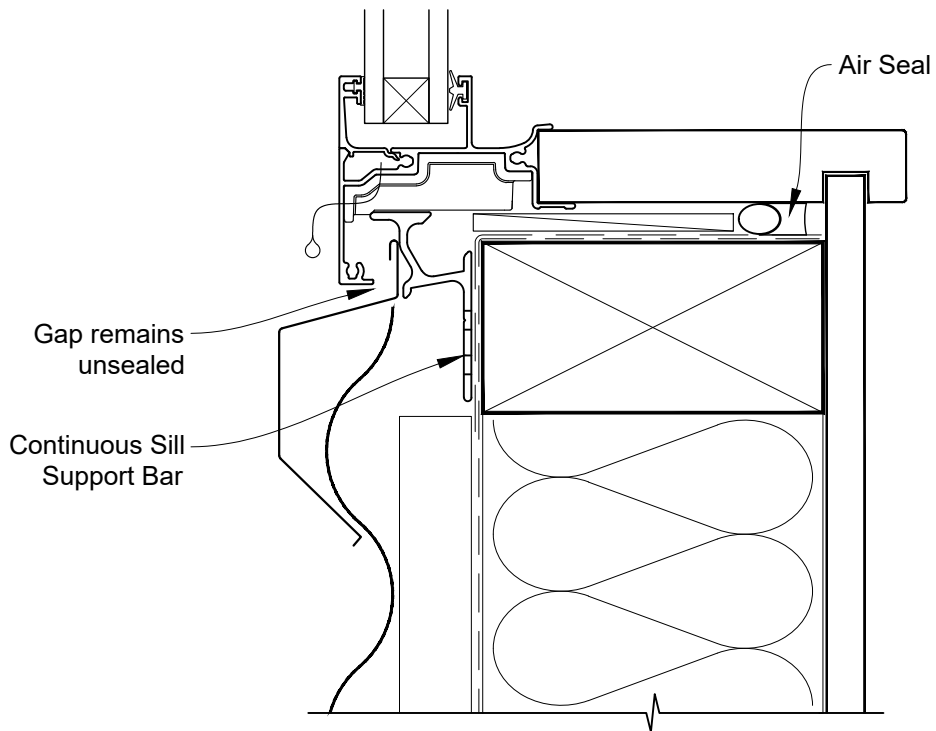

**INSTALLATION DETAIL - ALTHERM RESIDENTIAL
AWNING WINDOW ON PROFILE METAL
CAVITY CONSTRUCTION**

Date: 01.04.19

Scale: 1:2

CAD Ref.: ARAWPM-CH

**INSTALLATION DETAIL - ALTHERM RESIDENTIAL
AWNING WINDOW ON PROFILE METAL
CAVITY CONSTRUCTION**

Date: 01.04.19

Scale: 1:2

CAD Ref.: ARAWPM-CJ

**INSTALLATION DETAIL - ALTHERM RESIDENTIAL
AWNING WINDOW ON PROFILE METAL
CAVITY CONSTRUCTION**

Date: 01.04.19

Scale: 1:2

CAD Ref.: ARAWPM-CS

**INSTALLATION DETAIL - ALTHERM RESIDENTIAL
AWNING WINDOW ON PROFILE METAL
CAVITY CONSTRUCTION**

Date: 01.04.19

Scale: 1:2

CAD Ref.: ARAWPM-CS2

**INSTALLATION DETAIL - ALTHERM RESIDENTIAL
AWNING WINDOW ON PROFILE METAL
DIRECT FIXED CLADDING**

Date: 01.04.19

Scale: 1:2

CAD Ref.: ARAWPM-DH

INSTALLATION DETAIL - ALTherm RESIDENTIAL
AWNING WINDOW ON PROFILE METAL
DIRECT FIXED CLADDING