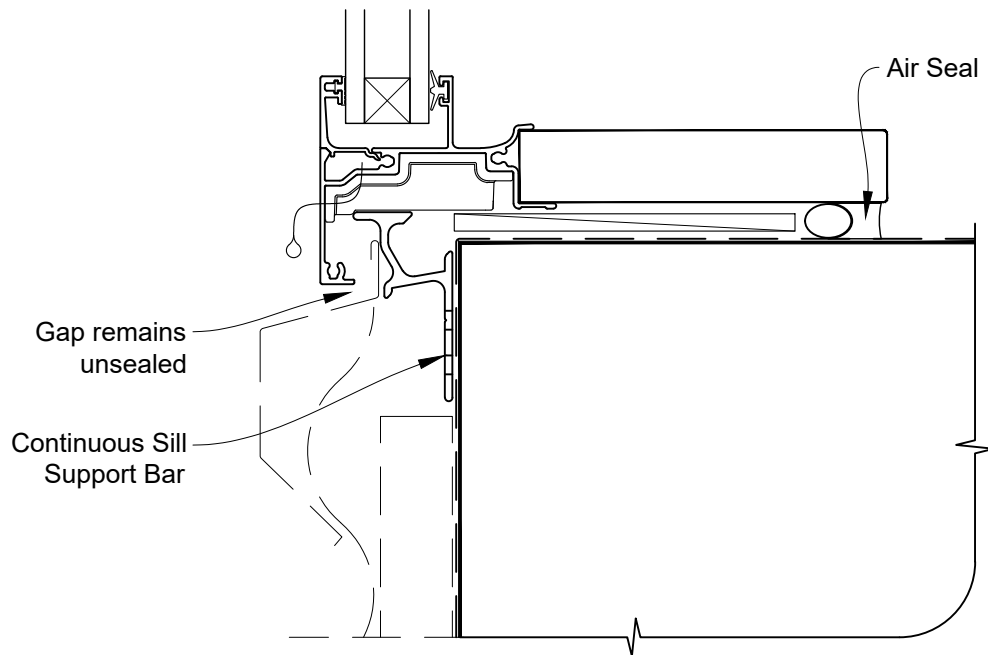

**INSTALLATION DETAIL - ALTHERM RESIDENTIAL
AWNING WINDOW ON PROFILE METAL
CAVITY CONSTRUCTION**

Date: 01.04.19

Scale: 1:2

CAD Ref.: ARAWPM-CS2