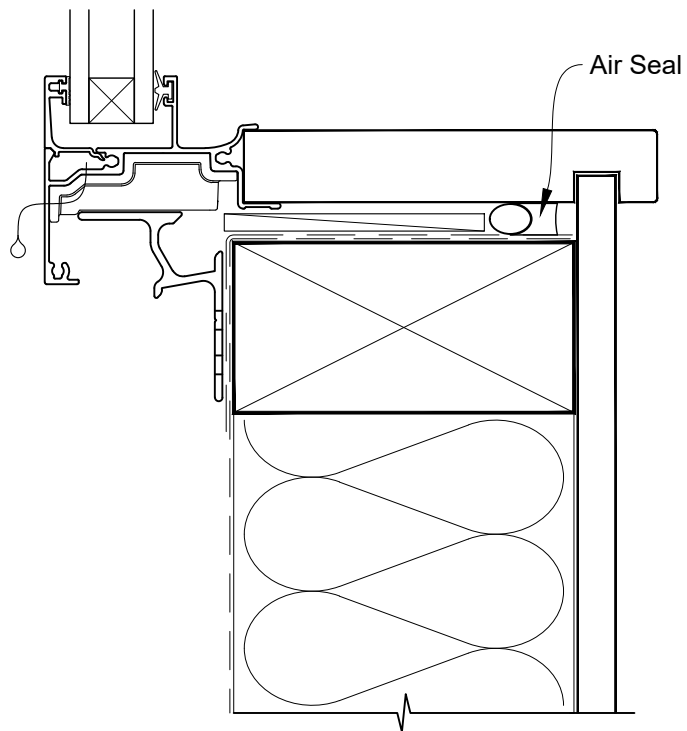

Date: 01.04.19

Scale: 1:2

CAD Ref.: ARAWNC-CJ

**INSTALLATION DETAIL - ALTHERM RESIDENTIAL
AWNING WINDOW ON NO CLADDING
CAVITY CONSTRUCTION**

Date: 01.04.19

Scale: 1:2

CAD Ref.: ARAWNC-CS

**INSTALLATION DETAIL - ALTHERM RESIDENTIAL
AWNING WINDOW ON NO CLADDING
CAVITY CONSTRUCTION**

Date: 01.04.19

Scale: 1:2

CAD Ref.: ARAWNC-CS2

**INSTALLATION DETAIL - ALTHERM RESIDENTIAL
AWNING WINDOW ON NO CLADDING
DIRECT FIXED CLADDING**

Date: 01.04.19

Scale: 1:2

CAD Ref.: ARAWNC-DH

**INSTALLATION DETAIL - ALTHERM RESIDENTIAL
AWNING WINDOW ON NO CLADDING
DIRECT FIXED CLADDING**