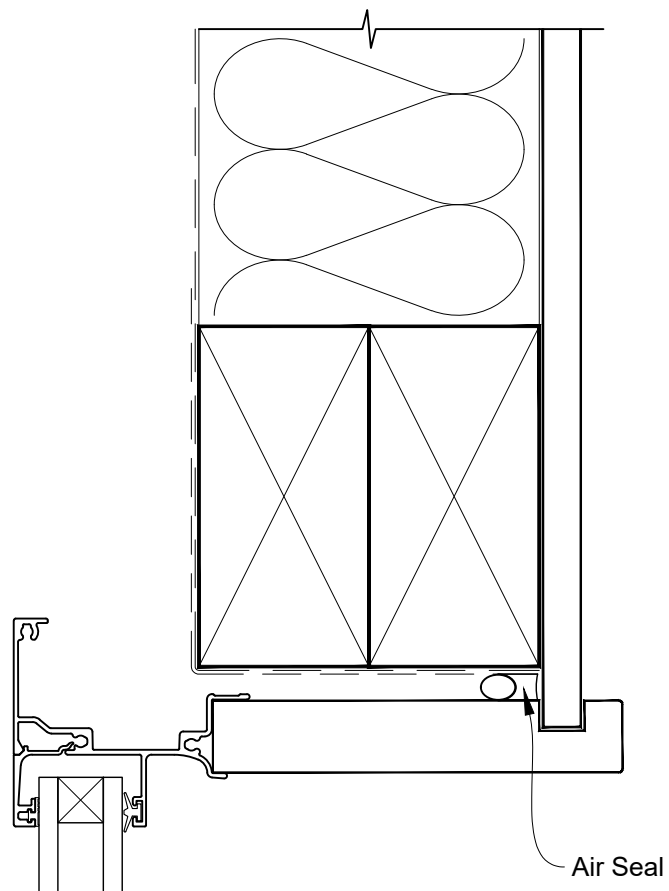

**INSTALLATION DETAIL - ALTHERM RESIDENTIAL
AWNING WINDOW ON NO CLADDING
CAVITY CONSTRUCTION**

Date: 01.04.19

Scale: 1:2

CAD Ref.: ARAWNC-CH

**INSTALLATION DETAIL - ALTHERM RESIDENTIAL
AWNING WINDOW ON NO CLADDING
CAVITY CONSTRUCTION**

Date: 01.04.19

Scale: 1:2

CAD Ref.: ARAWNC-CJ

**INSTALLATION DETAIL - ALTHERM RESIDENTIAL
AWNING WINDOW ON NO CLADDING
CAVITY CONSTRUCTION**

Date: 01.04.19

Scale: 1:2

CAD Ref.: ARAWNC-CS

**INSTALLATION DETAIL - ALTHERM RESIDENTIAL
AWNING WINDOW ON NO CLADDING
CAVITY CONSTRUCTION**