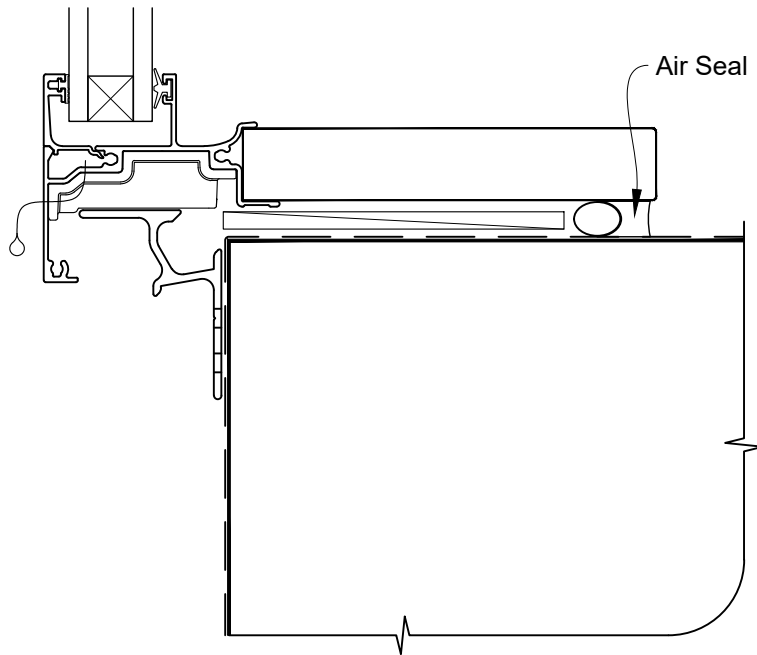

**INSTALLATION DETAIL - ALTHERM RESIDENTIAL
AWNING WINDOW ON NO CLADDING
CAVITY CONSTRUCTION**

Date: 01.04.19

Scale: 1:2

CAD Ref.: ARAWNC-CS2