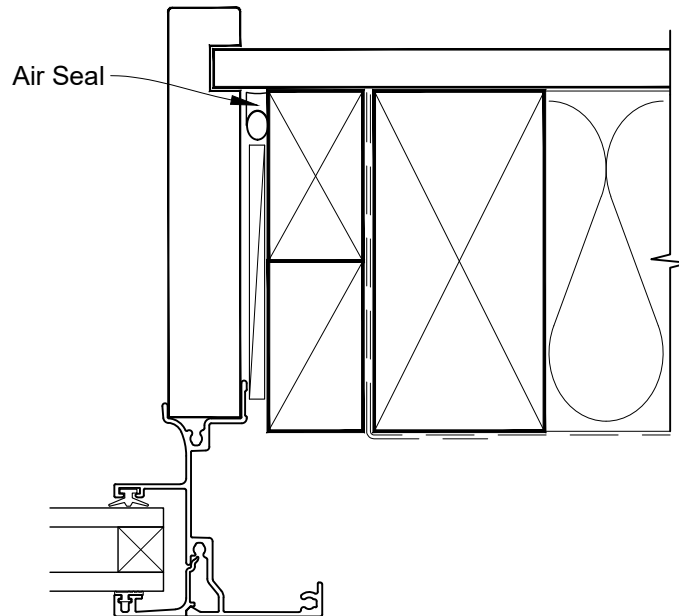

Date: 01.04.19

Scale: 1:2

CAD Ref.: ARAWNC-CS2

**INSTALLATION DETAIL - ALTHERM RESIDENTIAL
AWNING WINDOW ON NO CLADDING
DIRECT FIXED CLADDING**

Date: 01.04.19

Scale: 1:2

CAD Ref.: ARAWNC-DH

**INSTALLATION DETAIL - ALTHERM RESIDENTIAL
AWNING WINDOW ON NO CLADDING
DIRECT FIXED CLADDING**

Date: 01.04.19

Scale: 1:2

CAD Ref.: ARAWNC-DJ

**INSTALLATION DETAIL - ALTHERM RESIDENTIAL
AWNING WINDOW ON NO CLADDING
DIRECT FIXED CLADDING**

Date: 01.04.19

Scale: 1:2

CAD Ref.: ARAWNC-DS

**INSTALLATION DETAIL - ALTherm RESIDENTIAL
AWNING WINDOW ON NO CLADDING
DIRECT FIXED CLADDING**