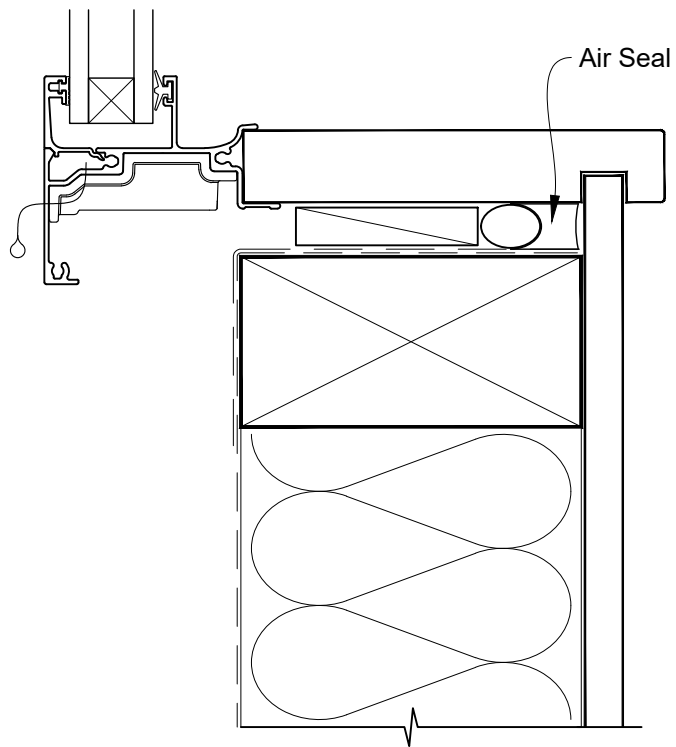

Date: 01.04.19

Scale: 1:2

CAD Ref.: ARAWNC-CS2

**INSTALLATION DETAIL - ALTHERM RESIDENTIAL
AWNING WINDOW ON NO CLADDING
DIRECT FIXED CLADDING**

Date: 01.04.19

Scale: 1:2

CAD Ref.: ARAWNC-DH

**INSTALLATION DETAIL - ALTHERM RESIDENTIAL
AWNING WINDOW ON NO CLADDING
DIRECT FIXED CLADDING**

Date: 01.04.19

Scale: 1:2

CAD Ref.: ARAWNC-DJ

**INSTALLATION DETAIL - ALTHERM RESIDENTIAL
AWNING WINDOW ON NO CLADDING
DIRECT FIXED CLADDING**

Date: 01.04.19

Scale: 1:2

CAD Ref.: ARAWNC-DS

**INSTALLATION DETAIL - ALTherm RESIDENTIAL
AWNING WINDOW ON NO CLADDING
DIRECT FIXED CLADDING**