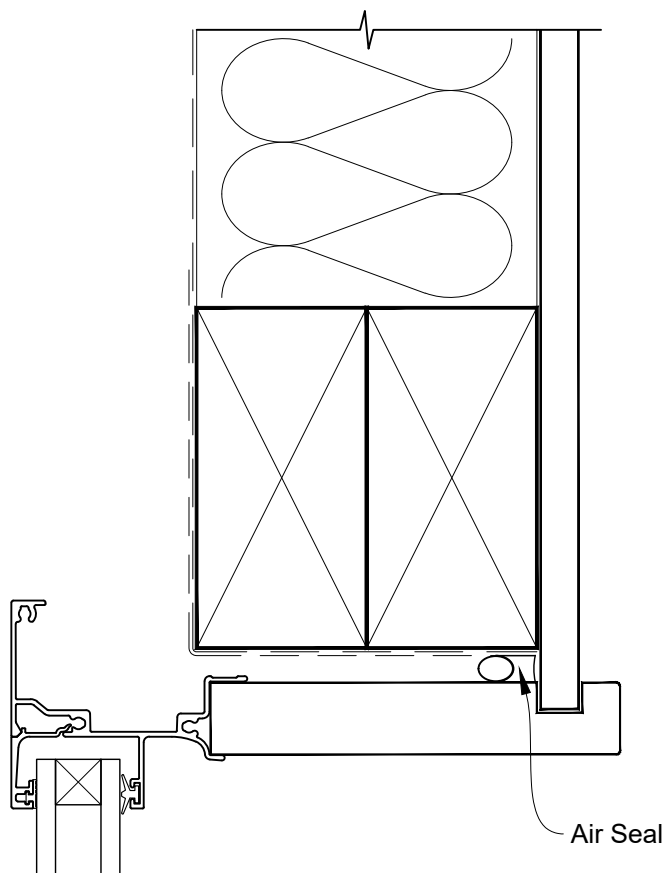

Date: 01.04.19

Scale: 1:2

CAD Ref.: ARAWNC-CJ

**INSTALLATION DETAIL - ALTHERM RESIDENTIAL
AWNING WINDOW ON NO CLADDING
CAVITY CONSTRUCTION**

Date: 01.04.19

Scale: 1:2

CAD Ref.: ARAWNC-CS

**INSTALLATION DETAIL - ALTHERM RESIDENTIAL
AWNING WINDOW ON NO CLADDING
CAVITY CONSTRUCTION**

Date: 01.04.19

Scale: 1:2

CAD Ref.: ARAWNC-CS2

**INSTALLATION DETAIL - ALTHERM RESIDENTIAL
AWNING WINDOW ON NO CLADDING
DIRECT FIXED CLADDING**

Date: 01.04.19

Scale: 1:2

CAD Ref.: ARAWNC-DH

**INSTALLATION DETAIL - ALTHERM RESIDENTIAL
AWNING WINDOW ON NO CLADDING
DIRECT FIXED CLADDING**

Date: 01.04.19

Scale: 1:2

CAD Ref.: ARAWNC-DJ

**INSTALLATION DETAIL - ALTHERM RESIDENTIAL
AWNING WINDOW ON NO CLADDING
DIRECT FIXED CLADDING**

Date: 01.04.19

Scale: 1:2

CAD Ref.: ARAWNC-DS

**INSTALLATION DETAIL - ALTherm RESIDENTIAL
AWNING WINDOW ON NO CLADDING
DIRECT FIXED CLADDING**