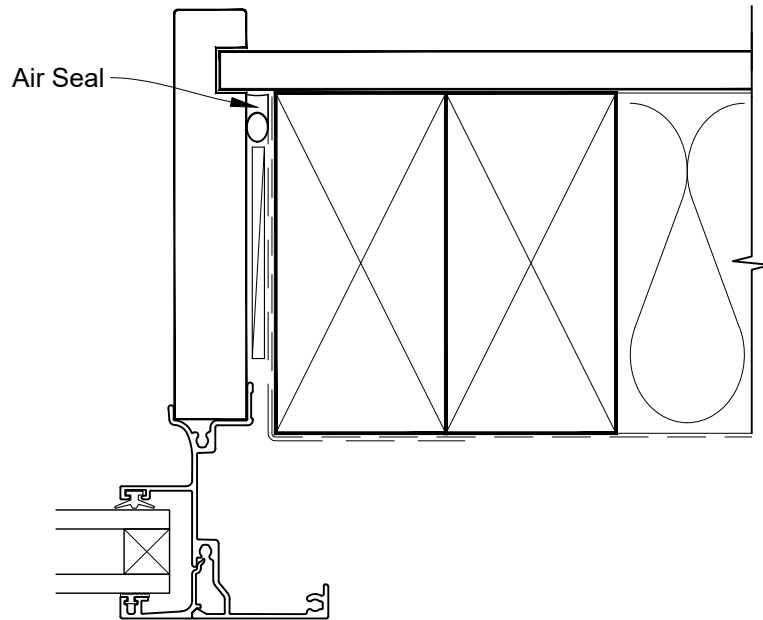

**INSTALLATION DETAIL - ALTHERM RESIDENTIAL
AWNING WINDOW ON NO CLADDING
CAVITY CONSTRUCTION**

Date: 01.04.19

Scale: 1:2

CAD Ref.: ARAWNC-CH

**INSTALLATION DETAIL - ALTHERM RESIDENTIAL
AWNING WINDOW ON NO CLADDING
CAVITY CONSTRUCTION**

Date: 01.04.19

Scale: 1:2

CAD Ref.: ARAWNC-CJ

**INSTALLATION DETAIL - ALTHERM RESIDENTIAL
AWNING WINDOW ON NO CLADDING
CAVITY CONSTRUCTION**

Date: 01.04.19

Scale: 1:2

CAD Ref.: ARAWNC-CS

**INSTALLATION DETAIL - ALTHERM RESIDENTIAL
AWNING WINDOW ON NO CLADDING
CAVITY CONSTRUCTION**