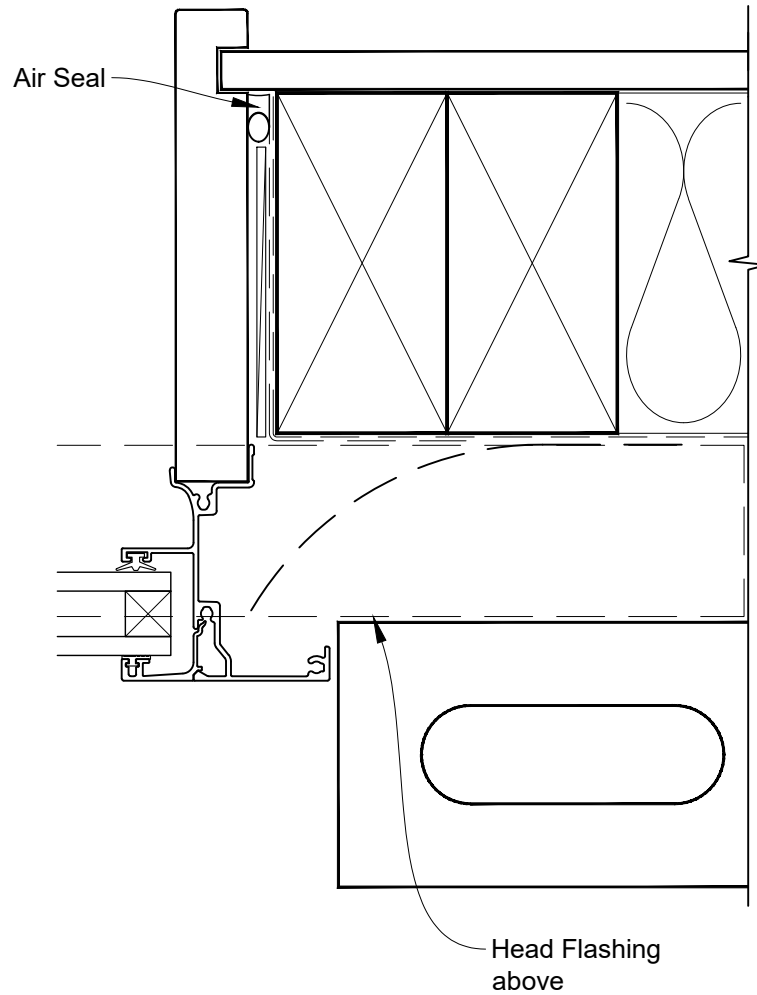

**INSTALLATION DETAIL - ALTHERM RESIDENTIAL
AWNING WINDOW ON BRICK VENEER
CAVITY CONSTRUCTION**

Date: 01.04.19

Scale: 1:2

CAD Ref.: ARAWBV-CH

**INSTALLATION DETAIL - ALTherm RESIDENTIAL
AWNING WINDOW ON BRICK VENEER
CAVITY CONSTRUCTION**

Date: 01.04.19

Scale: 1:2

CAD Ref.: ARAWBV-CJ

**INSTALLATION DETAIL - ALTHERM RESIDENTIAL
AWNING WINDOW ON BRICK VENEER
CAVITY CONSTRUCTION**

Date: 01.04.19

Scale: 1:2

CAD Ref.: ARAWBV-CS

**INSTALLATION DETAIL - ALTherm RESIDENTIAL
AWNING WINDOW ON BRICK VENEER
CAVITY CONSTRUCTION**

Date: 01.04.19

Scale: 1:2

CAD Ref.: ARAWBV-CS2