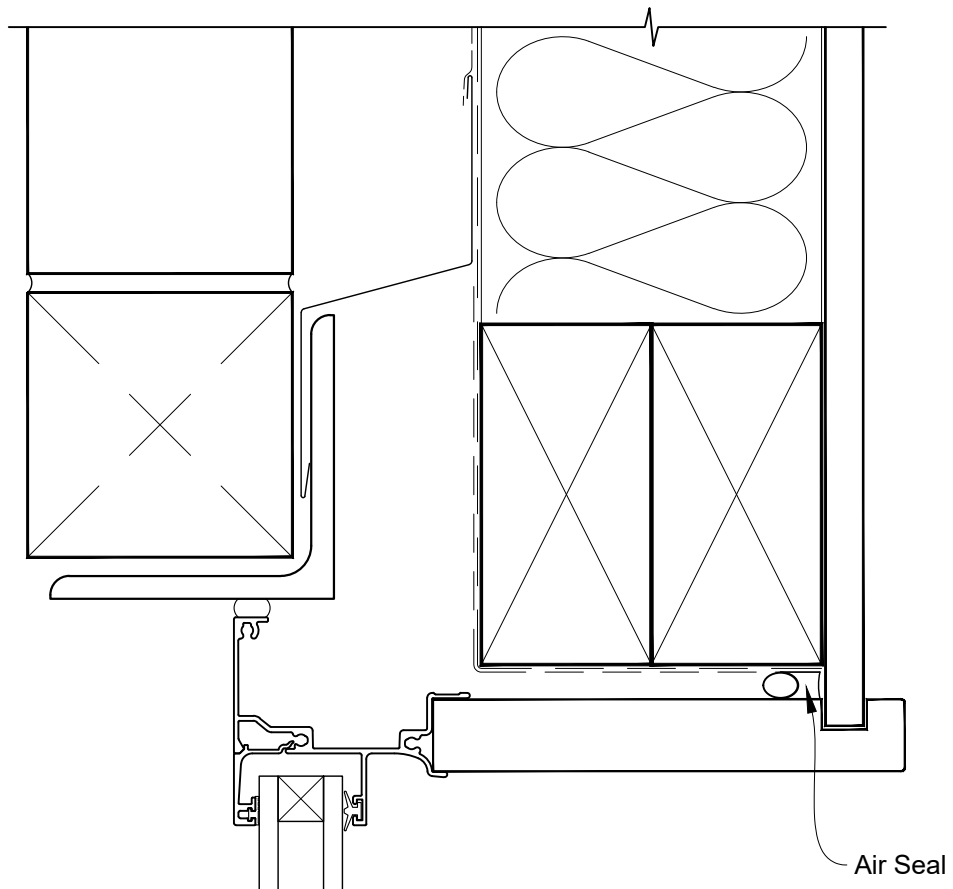

**INSTALLATION DETAIL - ALTHERM RESIDENTIAL
AWNING WINDOW ON BRICK VENEER
CAVITY CONSTRUCTION**

Date: 01.04.19

Scale: 1:2

CAD Ref.: ARAWBV-CH

**INSTALLATION DETAIL - ALTherm RESIDENTIAL
AWNING WINDOW ON BRICK VENEER
CAVITY CONSTRUCTION**

Date: 01.04.19

Scale: 1:2

CAD Ref.: ARAWBV-CJ

**INSTALLATION DETAIL - ALTHERM RESIDENTIAL
AWNING WINDOW ON BRICK VENEER
CAVITY CONSTRUCTION**

Date: 01.04.19

Scale: 1:2

CAD Ref.: ARAWBV-CS

**INSTALLATION DETAIL - ALTherm RESIDENTIAL
AWNING WINDOW ON BRICK VENEER
CAVITY CONSTRUCTION**

Date: 01.04.19

Scale: 1:2

CAD Ref.: ARAWBV-CS2