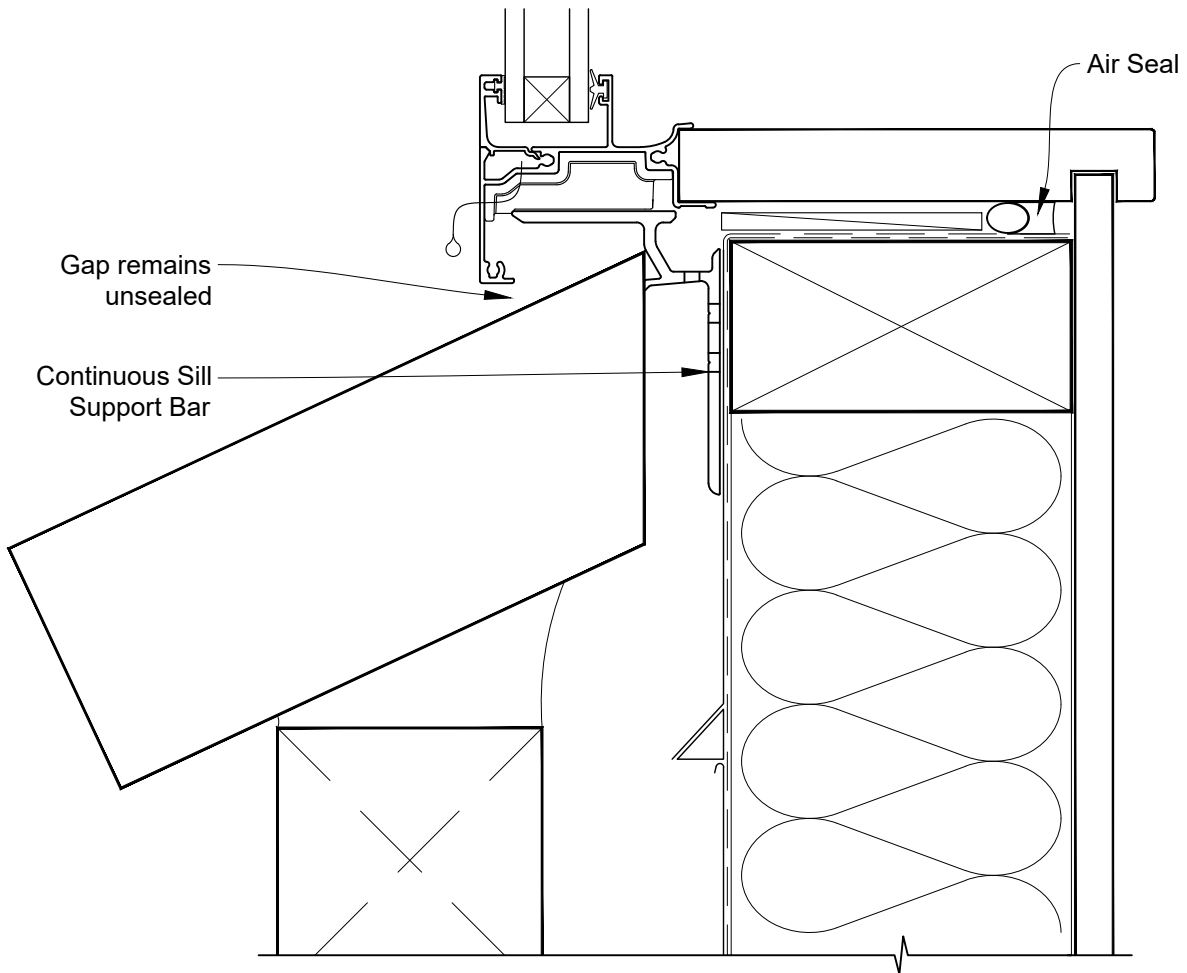

**INSTALLATION DETAIL - ALTHERM RESIDENTIAL
AWNING WINDOW ON BRICK VENEER
CAVITY CONSTRUCTION**

Date: 01.04.19

Scale: 1:2

CAD Ref.: ARAWBV-CH

**INSTALLATION DETAIL - ALTherm RESIDENTIAL
AWNING WINDOW ON BRICK VENEER
CAVITY CONSTRUCTION**

Date: 01.04.19

Scale: 1:2

CAD Ref.: ARAWBV-CJ

**INSTALLATION DETAIL - ALTHERM RESIDENTIAL
AWNING WINDOW ON BRICK VENEER
CAVITY CONSTRUCTION**

Date: 01.04.19

Scale: 1:2

CAD Ref.: ARAWBV-CS

**INSTALLATION DETAIL - ALTherm RESIDENTIAL
AWNING WINDOW ON BRICK VENEER
CAVITY CONSTRUCTION**

Date: 01.04.19

Scale: 1:2

CAD Ref.: ARAWBV-CS2