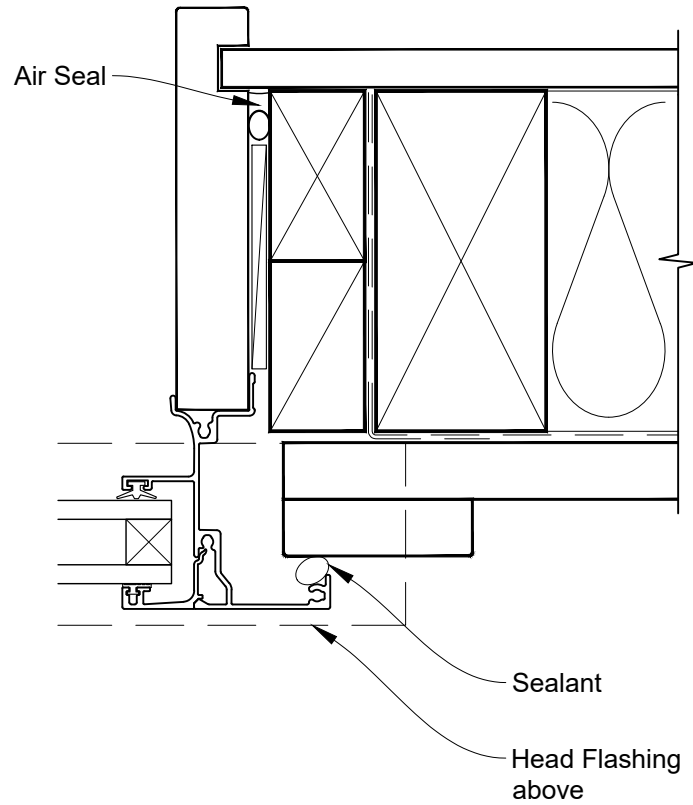

Date: 01.04.19

Scale: 1:2

CAD Ref.: ARAWBB-CS2

**INSTALLATION DETAIL - ALTHERM RESIDENTIAL
AWNING WINDOW ON BOARD & BATTEN
DIRECT FIXED CLADDING**

Date: 01.04.19

Scale: 1:2

CAD Ref.: ARAWBB-DH

**INSTALLATION DETAIL - ALTherm RESIDENTIAL
AWNING WINDOW ON BOARD & BATTEN
DIRECT FIXED CLADDING**

Date: 01.04.19

Scale: 1:2

CAD Ref.: ARAWBB-DJ

**INSTALLATION DETAIL - ALTHERM RESIDENTIAL
AWNING WINDOW ON BOARD & BATTEN
DIRECT FIXED CLADDING**

Date: 01.04.19

Scale: 1:2

CAD Ref.: ARAWBB-DS

**INSTALLATION DETAIL - ALTHERM RESIDENTIAL
AWNING WINDOW ON BOARD & BATTEN
DIRECT FIXED CLADDING**