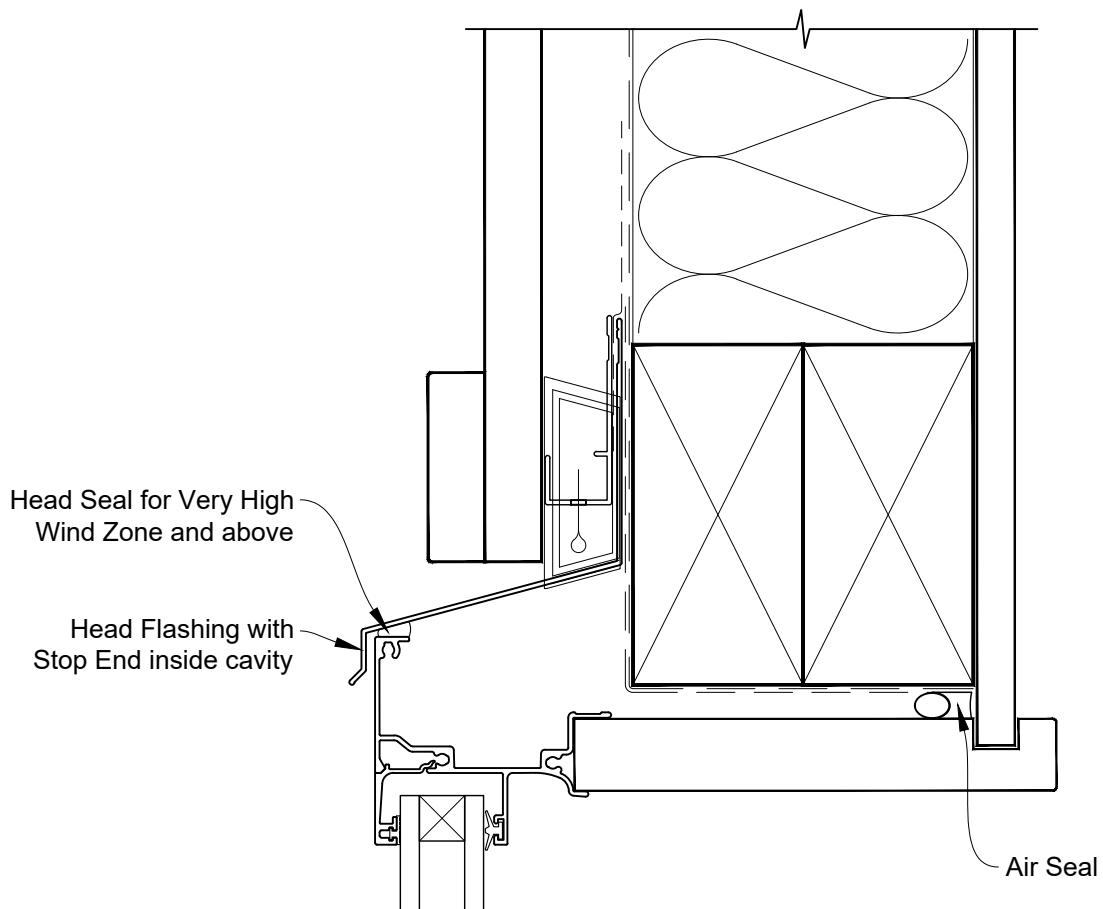

INSTALLATION DETAIL - ALTHERM RESIDENTIAL AWNING WINDOW ON BOARD & BATTEN CAVITY CONSTRUCTION

Date: 01.04.19

Scale: 1:2

CAD Ref.: ARAWBB-CH

**INSTALLATION DETAIL - ALTherm RESIDENTIAL
AWNING WINDOW ON BOARD & BATTEN
CAVITY CONSTRUCTION**