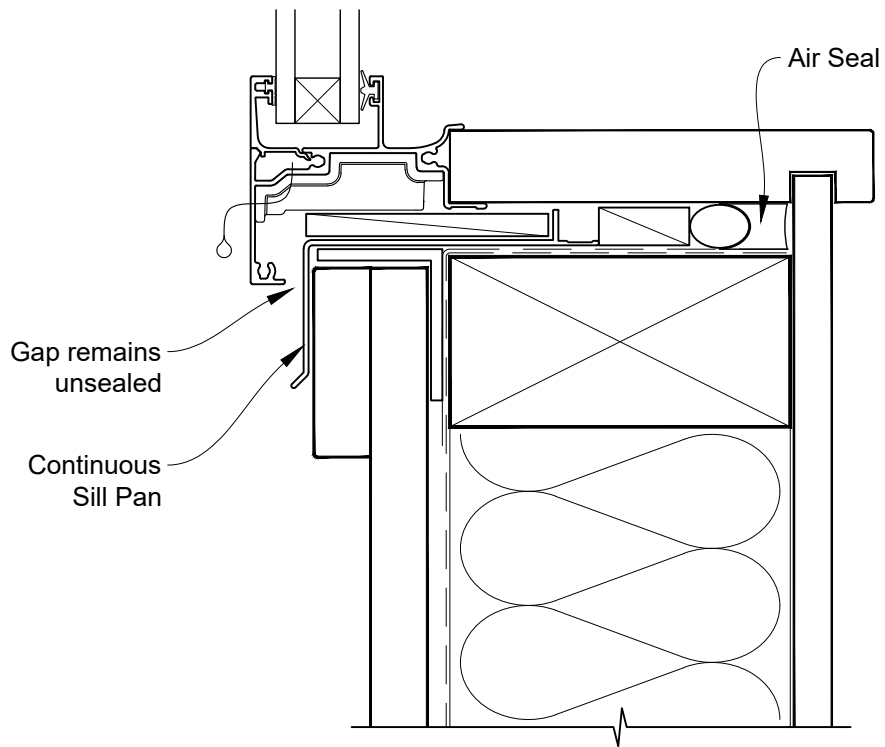

Date: 01.04.19

Scale: 1:2

CAD Ref.: ARAWBB-DJ

**INSTALLATION DETAIL - ALTHERM RESIDENTIAL
AWNING WINDOW ON BOARD & BATTEN
DIRECT FIXED CLADDING**

Date: 01.04.19

Scale: 1:2

CAD Ref.: ARAWBB-DS

**INSTALLATION DETAIL - ALTHERM RESIDENTIAL
AWNING WINDOW ON BOARD & BATTEN
DIRECT FIXED CLADDING**