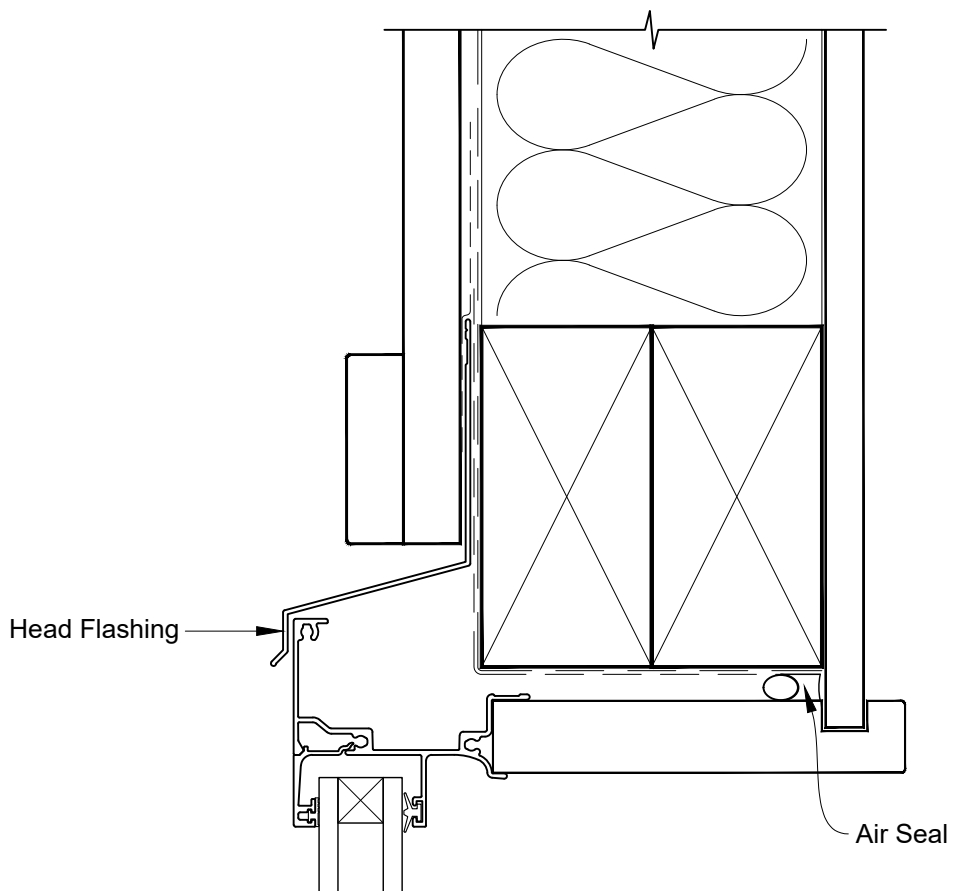

Date: 01.04.19

Scale: 1:2

CAD Ref.: ARAWBB-CS2

**INSTALLATION DETAIL - ALTHERM RESIDENTIAL
AWNING WINDOW ON BOARD & BATTEN
DIRECT FIXED CLADDING**

Date: 01.04.19

Scale: 1:2

CAD Ref.: ARAWBB-DH

**INSTALLATION DETAIL - ALTherm RESIDENTIAL
AWNING WINDOW ON BOARD & BATTEN
DIRECT FIXED CLADDING**

Date: 01.04.19

Scale: 1:2

CAD Ref.: ARAWBB-DJ

**INSTALLATION DETAIL - ALTHERM RESIDENTIAL
AWNING WINDOW ON BOARD & BATTEN
DIRECT FIXED CLADDING**

Date: 01.04.19

Scale: 1:2

CAD Ref.: ARAWBB-DS

**INSTALLATION DETAIL - ALTHERM RESIDENTIAL
AWNING WINDOW ON BOARD & BATTEN
DIRECT FIXED CLADDING**