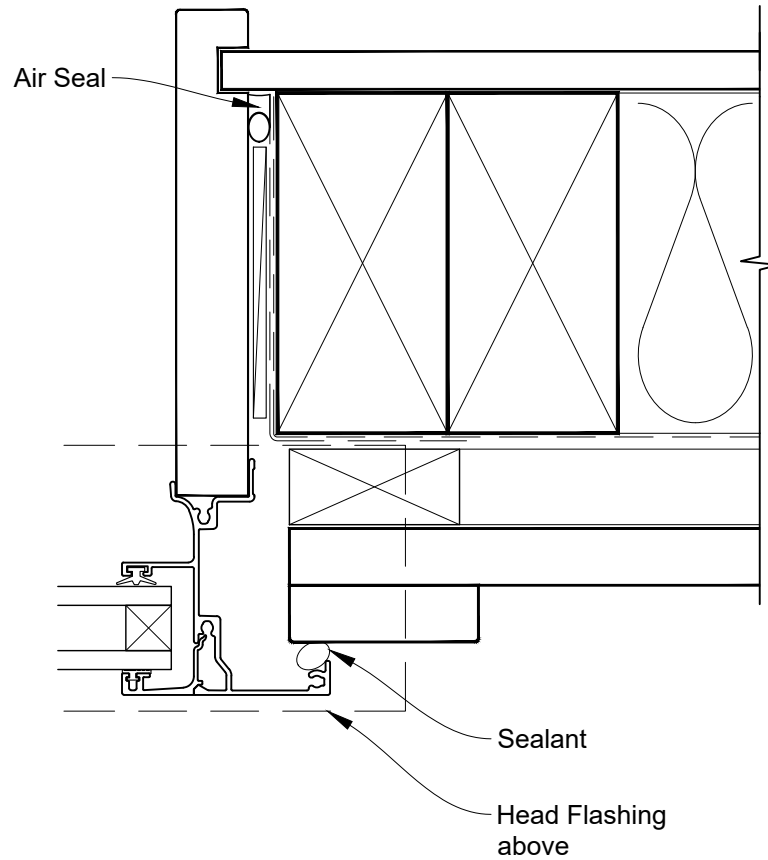

INSTALLATION DETAIL - ALTHERM RESIDENTIAL AWNING WINDOW ON BOARD & BATTEN CAVITY CONSTRUCTION

Date: 01.04.19

Scale: 1:2

CAD Ref.: ARAWBB-CH

**INSTALLATION DETAIL - ALTherm RESIDENTIAL
AWNING WINDOW ON BOARD & BATTEN
CAVITY CONSTRUCTION**

Date: 01.04.19

Scale: 1:2

CAD Ref.: ARAWBB-CJ

INSTALLATION DETAIL - ALTHERM RESIDENTIAL AWNING WINDOW ON BOARD & BATTEN CAVITY CONSTRUCTION

Date: 01.04.19

Scale: 1:2

CAD Ref.: ARAWBB-CS

**INSTALLATION DETAIL - ALTHERM RESIDENTIAL
AWNING WINDOW ON BOARD & BATTEN
CAVITY CONSTRUCTION**