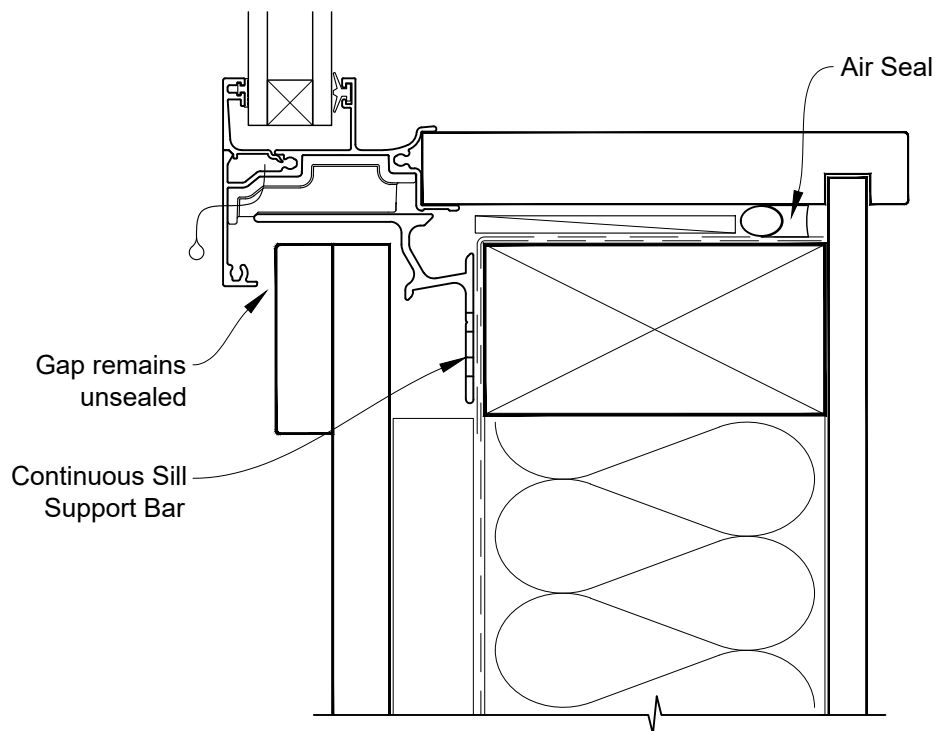

Date: 01.04.19

Scale: 1:2

CAD Ref.: ARAWBB-CJ

INSTALLATION DETAIL - ALTHERM RESIDENTIAL AWNING WINDOW ON BOARD & BATTEN CAVITY CONSTRUCTION

Date: 01.04.19

Scale: 1:2

CAD Ref.: ARAWBB-CS

**INSTALLATION DETAIL - ALTHERM RESIDENTIAL
AWNING WINDOW ON BOARD & BATTEN
CAVITY CONSTRUCTION**