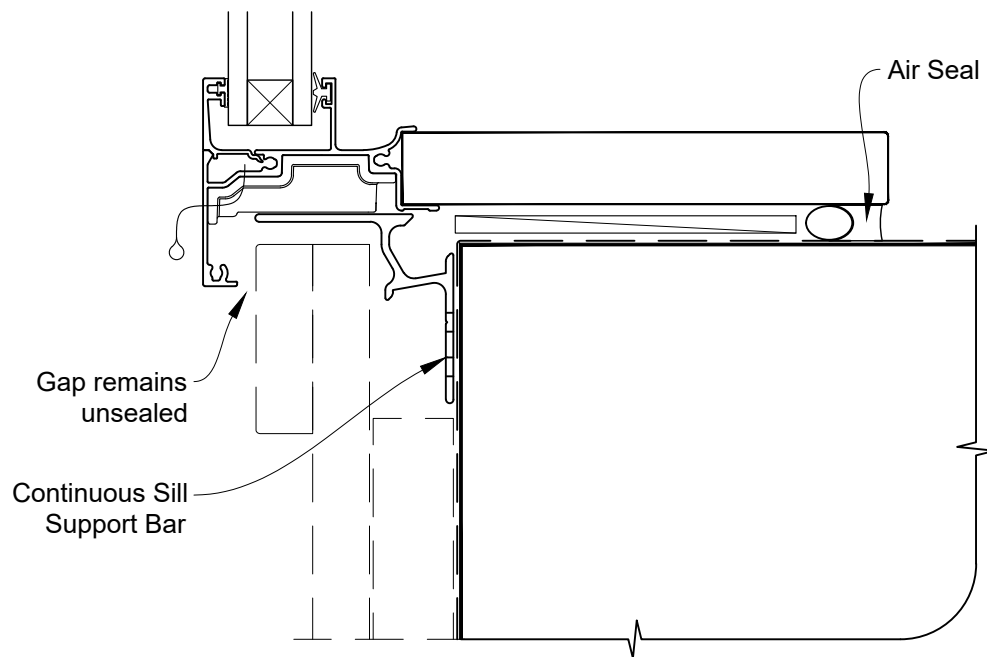

**INSTALLATION DETAIL - ALTHERM RESIDENTIAL
AWNING WINDOW ON BOARD & BATTEN
CAVITY CONSTRUCTION**

Date: 01.04.19

Scale: 1:2

CAD Ref.: ARAWBB-CS2