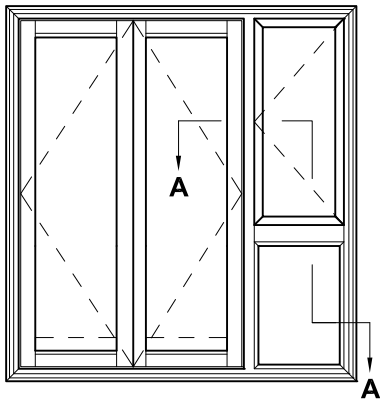

METRO THERMAL HEART, OPEN OUT & OPEN IN HINGED DOOR COUPLED SIDELIGHT CROSS SECTION

Cad Ref. ATHD05-0 Scale 1:2 Date 01.08.17

COUPLING BAR OPTION

**SECTION A-A
OPEN IN DOOR**

**SECTION B-B
OPEN OUT DOOR**