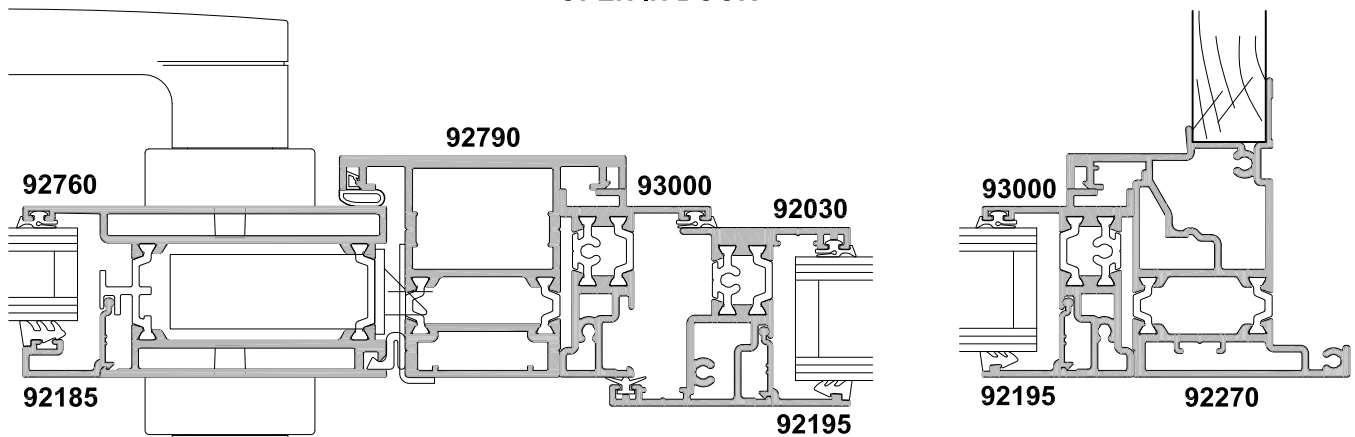

METRO THERMAL HEART, OPEN OUT & OPEN IN HINGED DOOR COUPLED SIDELIGHT CROSS SECTION

Cad Ref. ATHD05-0 Scale 1:2 Date 01.08.17

COUPLING BAR OPTION

**SECTION A-A
OPEN IN DOOR**

**SECTION B-B
OPEN OUT DOOR**