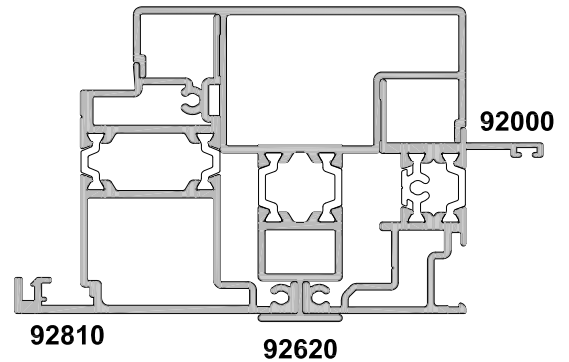

METRO THERMAL HEART, OPEN OUT & OPEN IN HINGED DOOR COUPLED SIDELIGHT CROSS SECTION

Cad Ref. ATHD05-0 Scale 1:2 Date 01.08.17

COUPLING BAR OPTION

**SECTION A-A
OPEN IN DOOR**

**SECTION B-B
OPEN OUT DOOR**