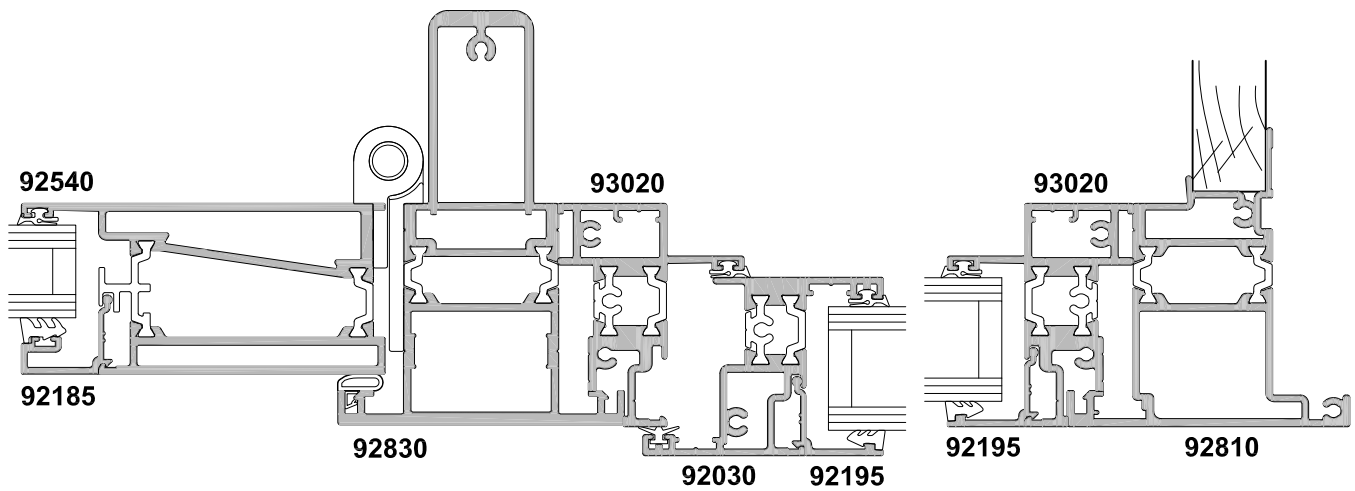

METRO THERMAL HEART, OPEN OUT & OPEN IN HINGED DOOR COUPLED SIDELIGHT CROSS SECTION

Cad Ref. ATHD05-0 Scale 1:2 Date 01.08.17

COUPLING BAR OPTION

**SECTION A-A
OPEN IN DOOR**

**SECTION B-B
OPEN OUT DOOR**