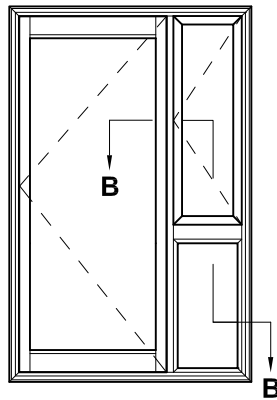

METRO THERMAL HEART, OPEN OUT & OPEN IN HINGED DOOR COUPLED SIDELIGHT CROSS SECTION

Cad Ref. ATHD05-0 Scale 1:2 Date 01.08.17

COUPLING BAR OPTION

**SECTION A-A
OPEN IN DOOR**

**SECTION B-B
OPEN OUT DOOR**