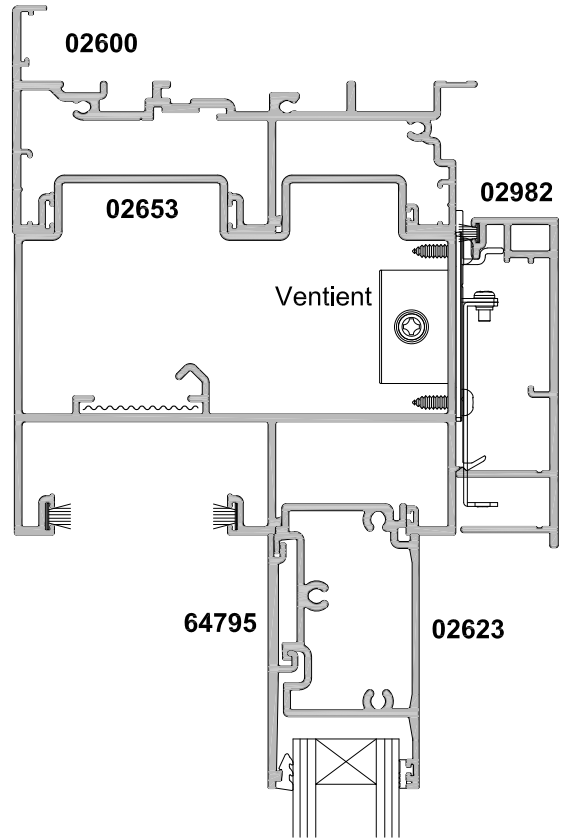

METRO SERIES, SLIDING DOOR
VENTIENT
CROSS SECTION

Cad Ref. AMSD18-0 Scale 1:2 Date 01.08.18

Contact APL Technical Advisory Service for more information