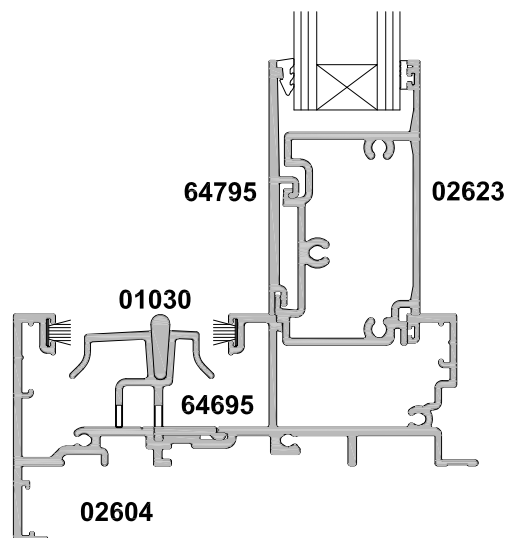

METRO SERIES, SLIDING DOOR
VENTIENT
CROSS SECTION

Cad Ref. AMSD18-0 Scale 1:2 Date 01.08.18

Contact APL Technical Advisory Service for more information