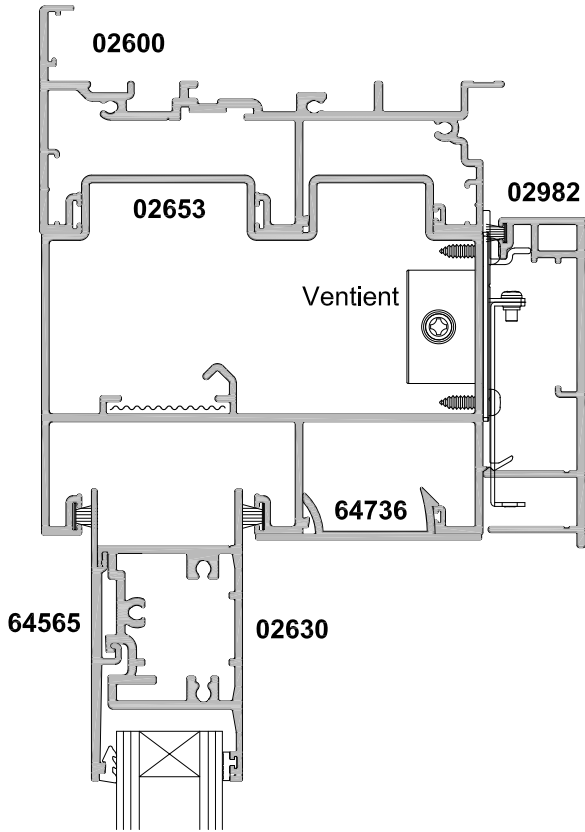

METRO SERIES, SLIDING DOOR
VENTIENT
CROSS SECTION

Cad Ref. AMSD18-0 Scale 1:2 Date 01.08.18

Contact APL Technical Advisory Service for more information