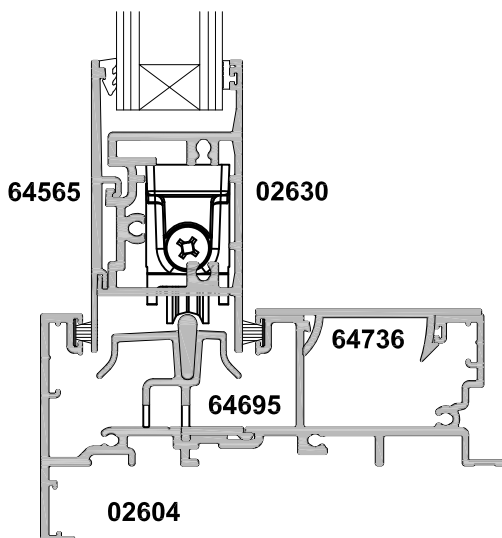

METRO SERIES, SLIDING DOOR
VENTIENT
CROSS SECTION

Cad Ref. AMSD18-0 Scale 1:2 Date 01.08.18

Contact APL Technical Advisory Service for more information