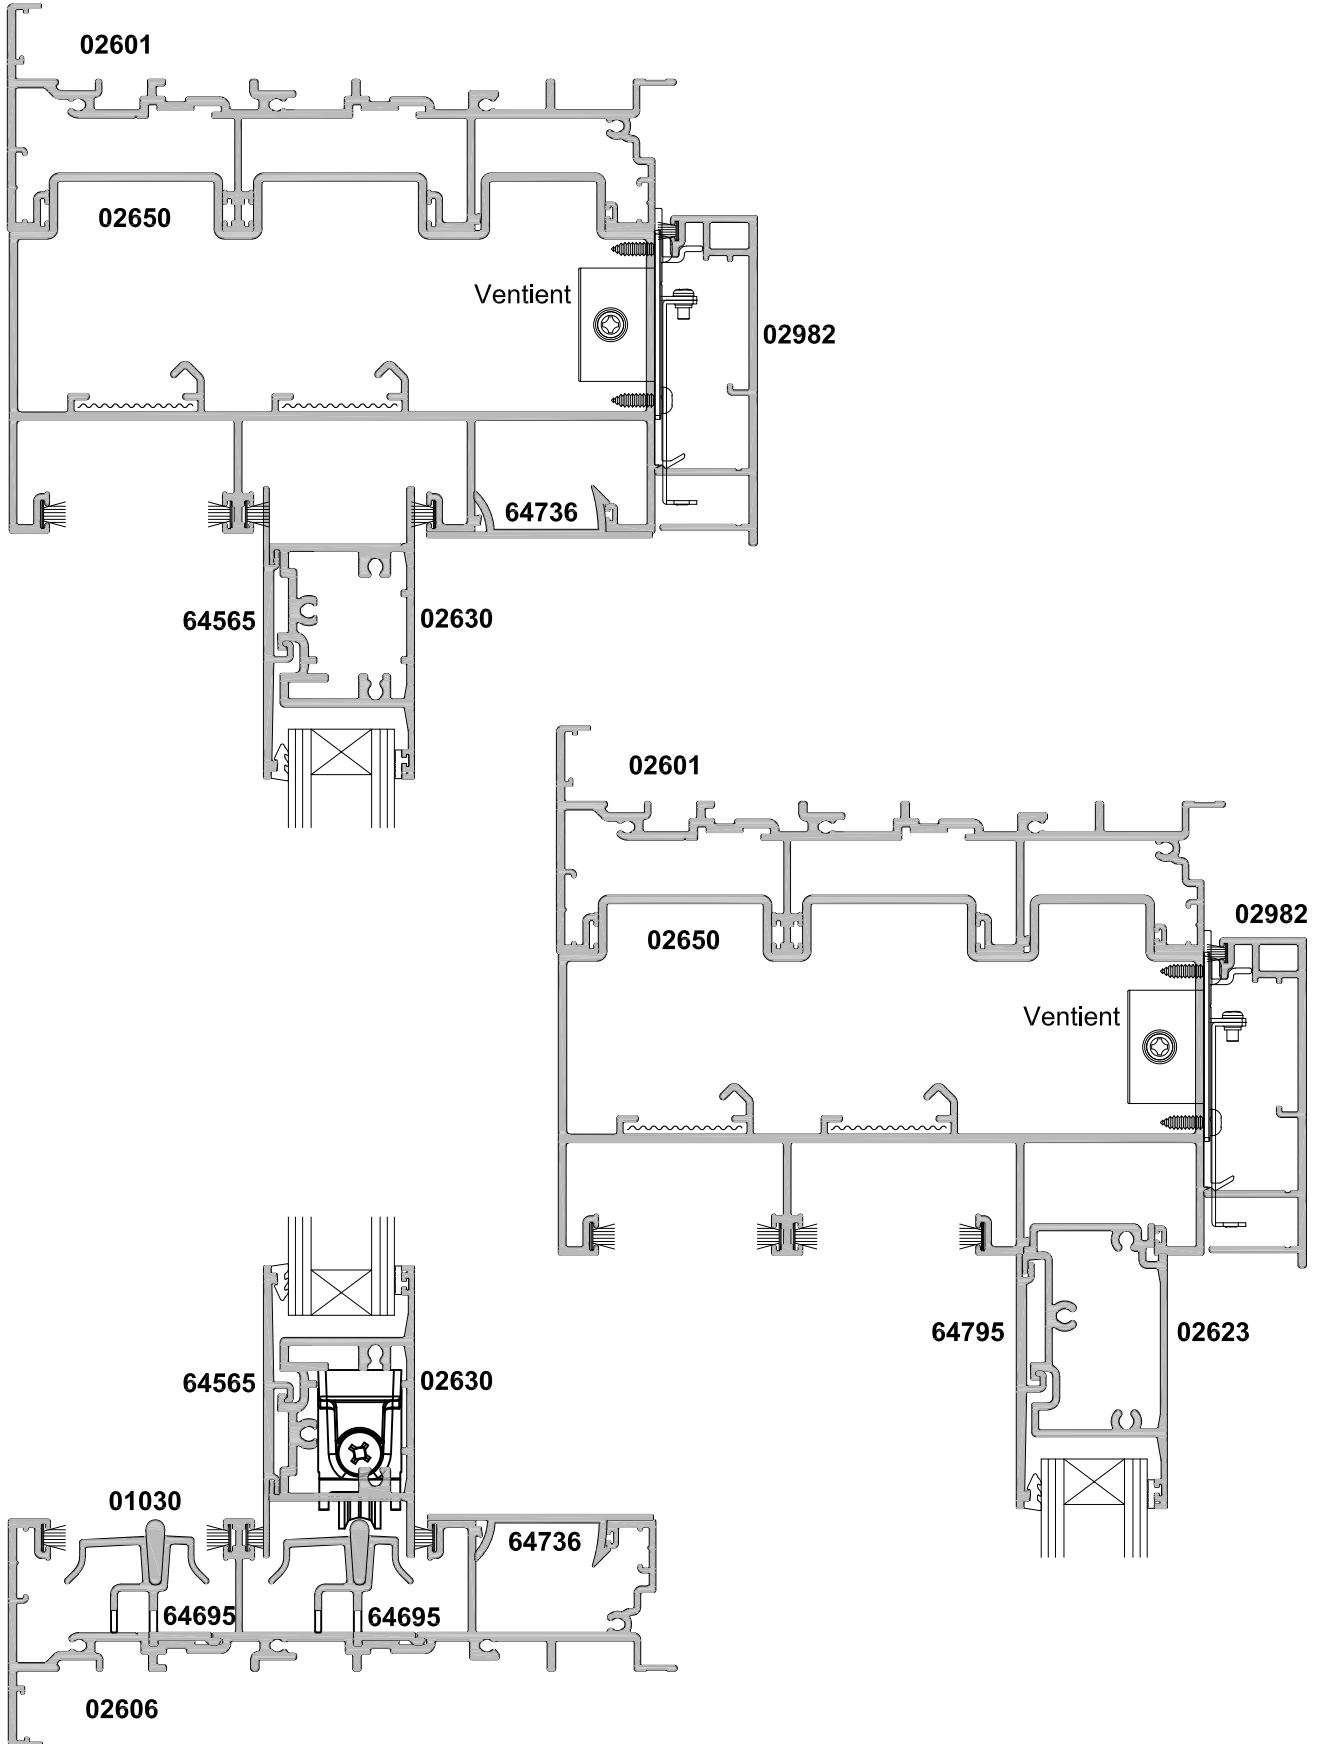

METRO SERIES, MULTISLIDING DOOR VENTIENT CROSS SECTION

Cad Ref. AMSD19-0 Scale 1:2 Date 01.08.18

Contact APL Technical Advisory Service for more information