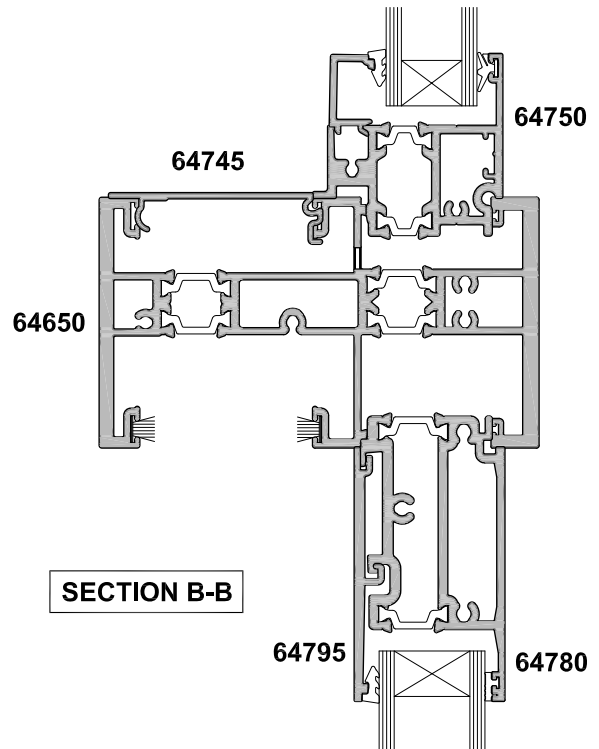

METRO SERIES THERMAL HEART, SLIDING DOOR TWO PANEL SF WITH OVERLIGHT OPTION

CROSS SECTION

Cad Ref. ATSD04-0 Scale 1:2 Date 01.04.15

SECTION A-A

SECTION B-B

FIXED OVERLIGHT OPTION