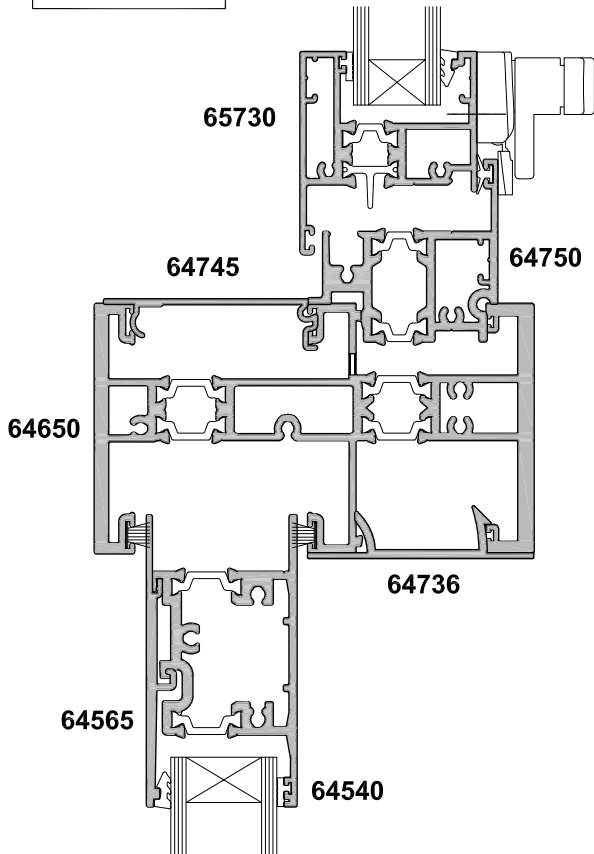

METRO SERIES THERMAL HEART, SLIDING DOOR TWO PANEL SF WITH OVERLIGHT OPTION

CROSS SECTION

Cad Ref. ATSD04-0 Scale 1:2 Date 01.04.15

SECTION A-A

SECTION B-B

FIXED OVERLIGHT OPTION