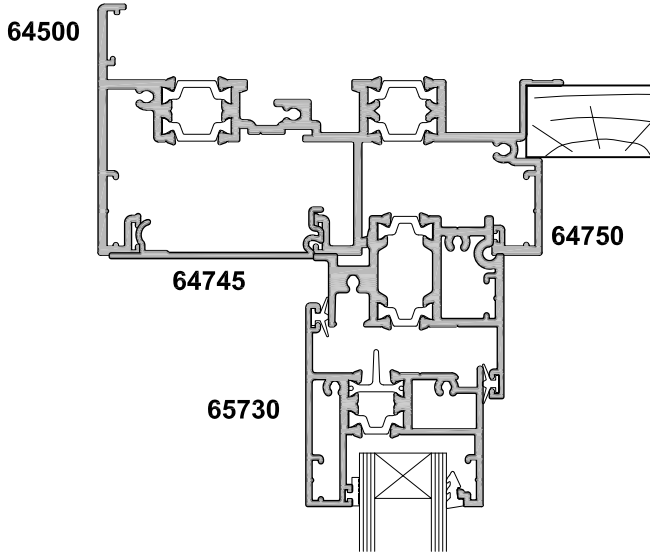

METRO SERIES THERMAL HEART, SLIDING DOOR TWO PANEL SF WITH OVERLIGHT OPTION

CROSS SECTION

Cad Ref. ATSD04-0 Scale 1:2 Date 01.04.15

SECTION A-A

SECTION B-B

FIXED OVERLIGHT OPTION