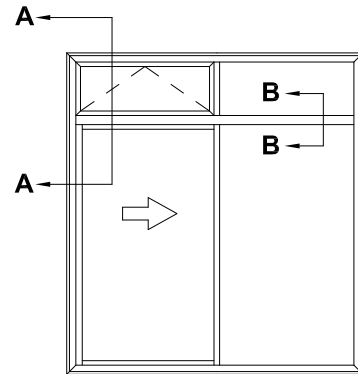

METRO SERIES THERMAL HEART, SLIDING DOOR TWO PANEL SF WITH OVERLIGHT OPTION

CROSS SECTION

Cad Ref. ATSD04-0 Scale 1:2 Date 01.04.15

SECTION A-A

SECTION B-B

FIXED OVERLIGHT OPTION