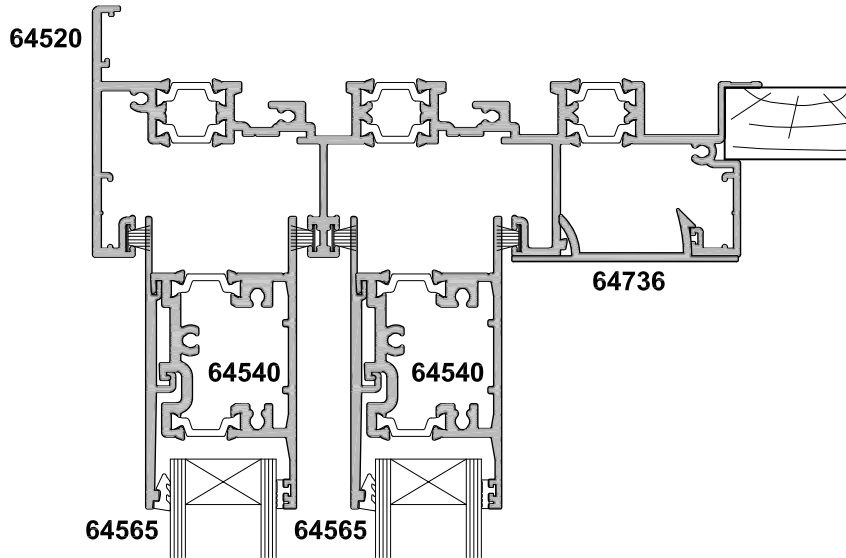

METRO SERIES THERMAL HEART, SLIDING DOOR THREE PANEL SSF CROSS SECTION

Cad Ref. ATSD08-0 Scale 1:2 Date 01.04.15

SECTION A-A