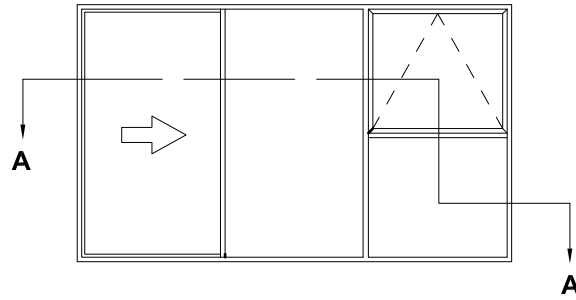

METRO SERIES THERMAL HEART, SLIDING DOOR THREE PANEL SFF CROSS SECTION

Cad Ref. ATSD07-0 Scale 1:2 Date 01.04.15

SECTION A-A