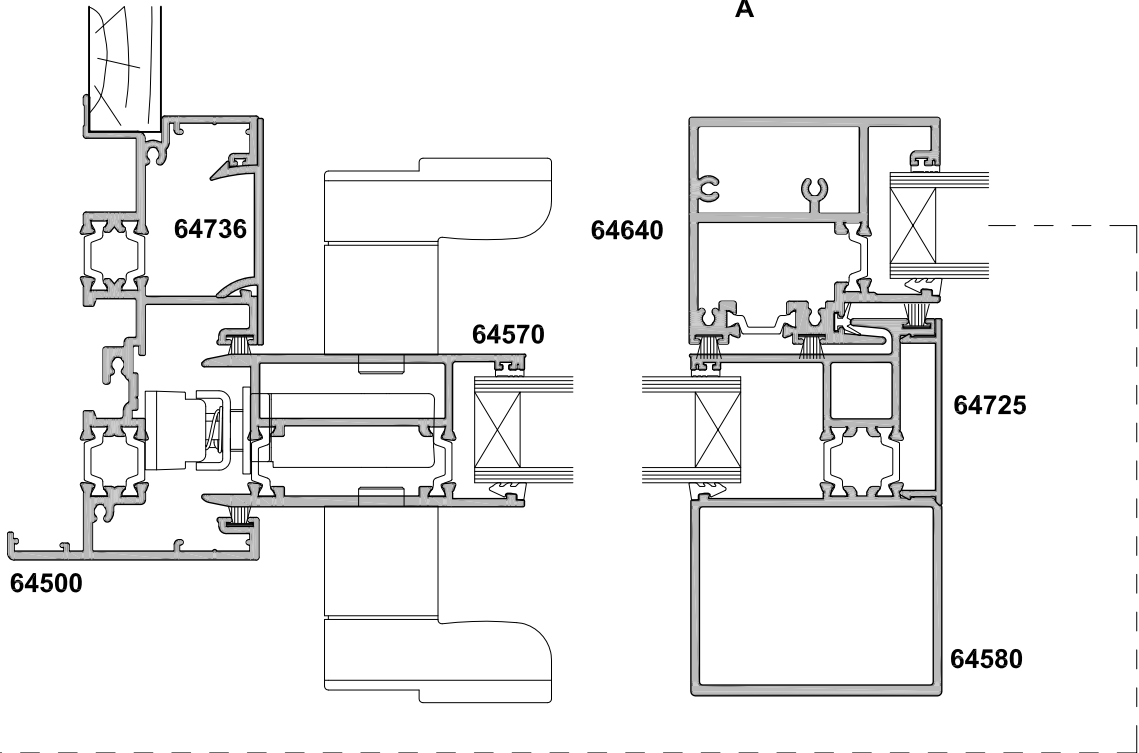

METRO SERIES THERMAL HEART, SLIDING DOOR THREE PANEL SFF CROSS SECTION

Cad Ref. ATSD07-0 Scale 1:2 Date 01.04.15

SECTION A-A