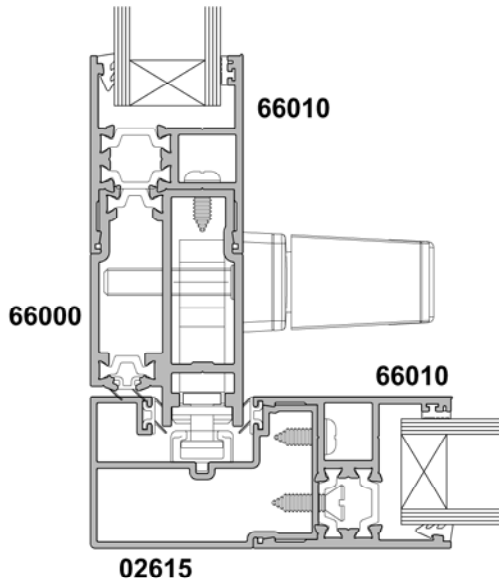

METRO SERIES THERMAL HEART, SLIDING DOOR 90 DEGREE CORNERS

CROSS SECTION

Cad Ref. ATSD12-0 Scale 1:2 Date 01.07.17

EXTERNAL CORNER OPTION

INTERNAL CORNER OPTION