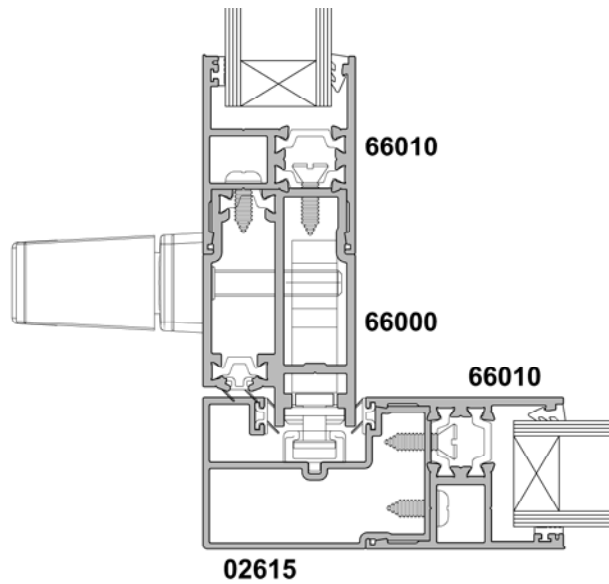

METRO SERIES THERMAL HEART, SLIDING DOOR 90 DEGREE CORNERS

CROSS SECTION

Cad Ref. ATSD12-0 Scale 1:2 Date 01.07.17

EXTERNAL CORNER OPTION

INTERNAL CORNER OPTION