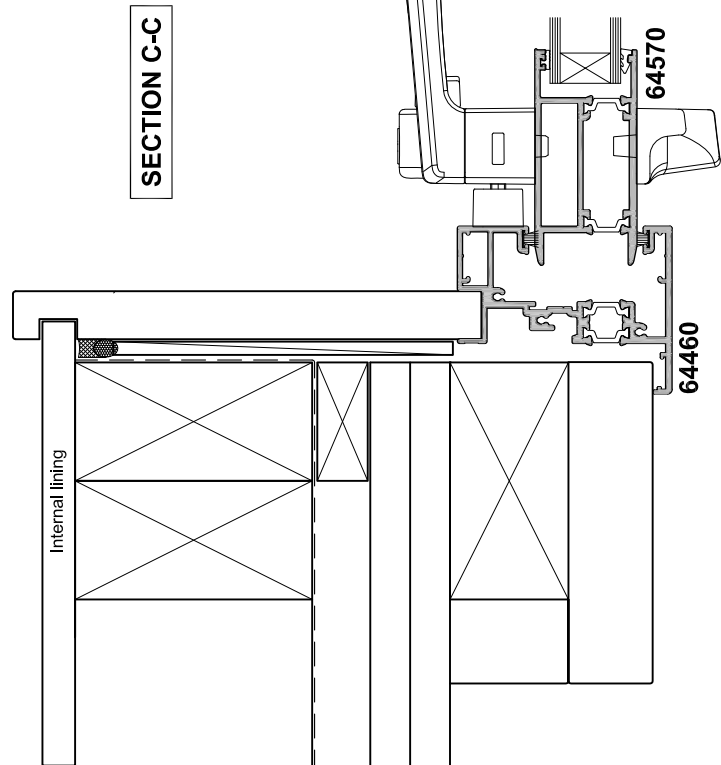

METRO SERIES THERMAL HEART SLIDING DOOR - SINGLE PANEL OVER WALL CROSS SECTION

Cad Ref. ATSD15-0 Scale 1:3 Date 01.04.15

DOUBLE PANEL OPTION

NOTE: This detail is typical only and may differ for various claddings and building in situations.
Contact APL Technical Advisory Service for more information.