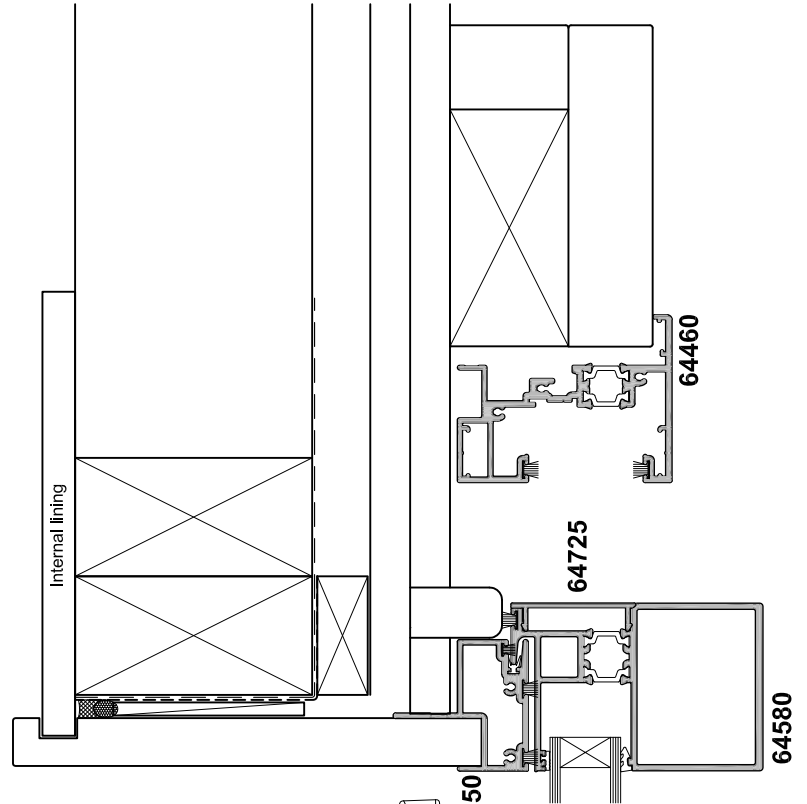

METRO SERIES THERMAL HEART SLIDING DOOR - SINGLE PANEL OVER WALL CROSS SECTION

Cad Ref. ATSD15-0 Scale 1:3 Date 01.04.15

DOUBLE PANEL OPTION

NOTE: This detail is typical only and may differ for various claddings and building in situations.
Contact APL Technical Advisory Service for more information.