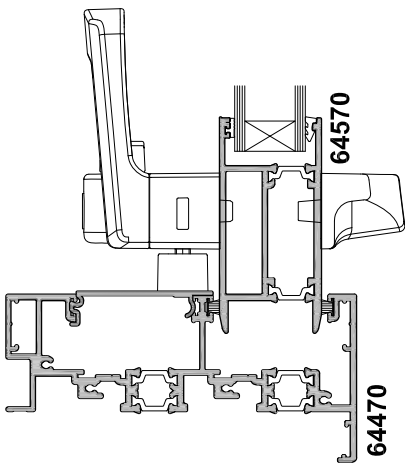

METRO SERIES THERMAL HEART SLIDING DOOR - SINGLE PANEL OVER WALL CROSS SECTION

Cad Ref. ATSD15-0 Scale 1:3 Date 01.04.15

DOUBLE PANEL OPTION

NOTE: This detail is typical only and may differ for various claddings and building in situations.
Contact APL Technical Advisory Service for more information.