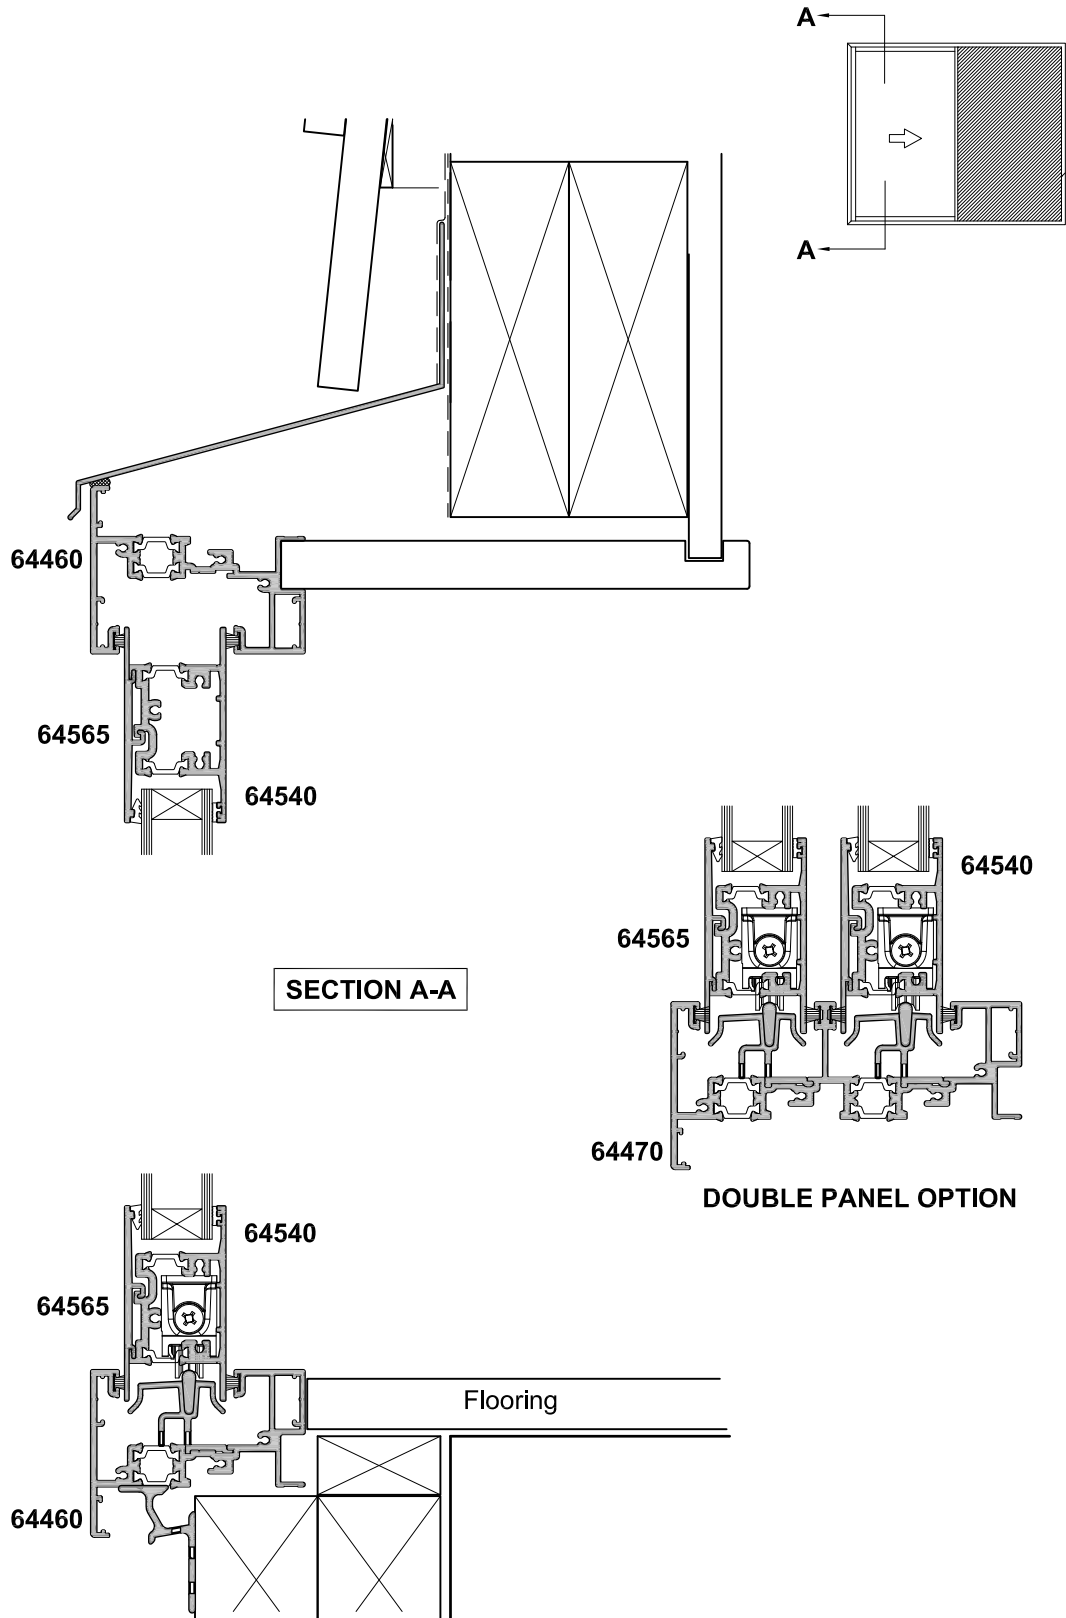

METRO SERIES THERMAL HEART SLIDING DOOR - SINGLE PANEL OVER WALL CROSS SECTION

Cad Ref. ATSD13-0 Scale 1:3 Date 01.04.15

NOTE: This detail is typical only and may differ for various claddings and building in situations.
Contact APL Technical Advisory Service for more information.