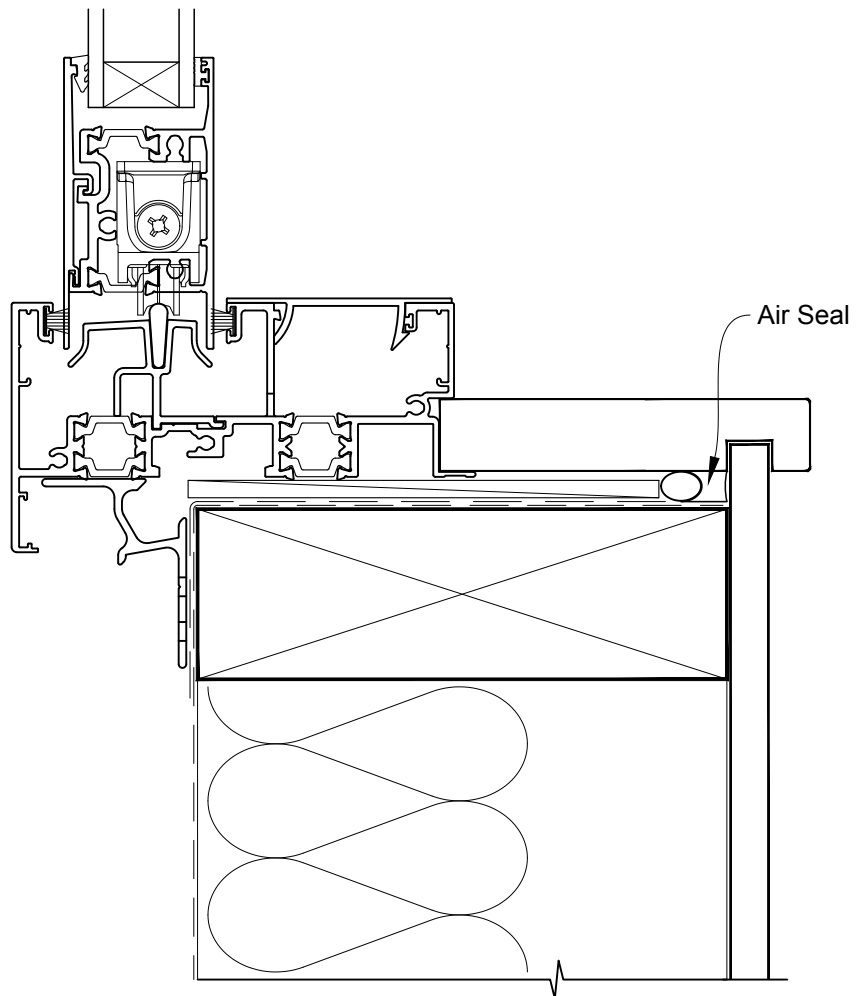

INSTALLATION DETAIL - METRO THERMAL HEART SLIDING WINDOW ON NO CLADDING CAVITY CONSTRUCTION

Date: 01.09.16

Scale: 1:2

CAD Ref.: MTSWNC-CH

INSTALLATION DETAIL - METRO THERMAL HEART SLIDING WINDOW ON NO CLADDING CAVITY CONSTRUCTION

Date: 01.09.16

Scale: 1:2

CAD Ref.: MTSWNC-CJ

INSTALLATION DETAIL - METRO THERMAL HEART SLIDING WINDOW ON NO CLADDING CAVITY CONSTRUCTION

Date: 01.09.16

Scale: 1:2

CAD Ref.: MTSWNC-CS

INSTALLATION DETAIL - METRO THERMAL HEART SLIDING WINDOW ON NO CLADDING CAVITY CONSTRUCTION

Date: 01.09.16

Scale: 1:2

CAD Ref.: MTSWNC-CS2

**INSTALLATION DETAIL - METRO THERMAL HEART
SLIDING WINDOW ON NO CLADDING
DIRECT FIXED CLADDING**

Date: 01.09.16

Scale: 1:2

CAD Ref.: MTSWNC-DH

**INSTALLATION DETAIL - METRO THERMAL HEART
SLIDING WINDOW ON NO CLADDING
DIRECT FIXED CLADDING**