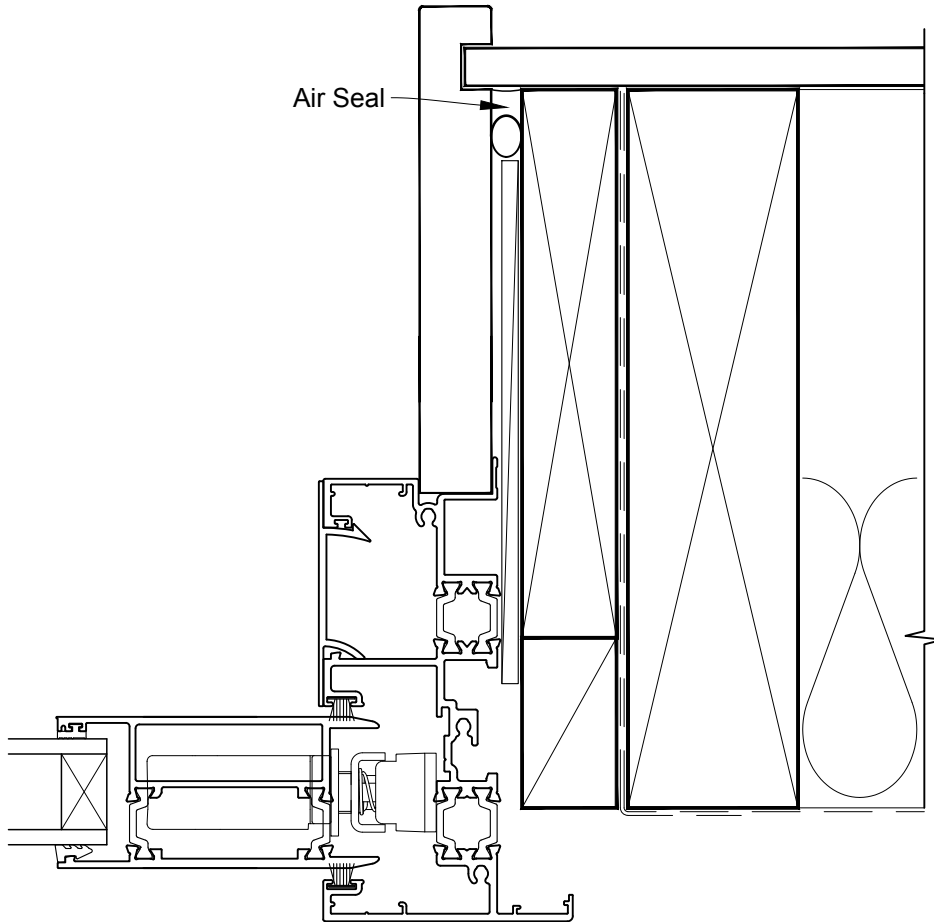

Date: 01.09.16

Scale: 1:2

CAD Ref.: MTSWNC-CS2

**INSTALLATION DETAIL - METRO THERMAL HEART
SLIDING WINDOW ON NO CLADDING
DIRECT FIXED CLADDING**

Date: 01.09.16

Scale: 1:2

CAD Ref.: MTSWNC-DH

**INSTALLATION DETAIL - METRO THERMAL HEART
SLIDING WINDOW ON NO CLADDING
DIRECT FIXED CLADDING**

Date: 01.09.16

Scale: 1:2

CAD Ref.: MTSWNC-DJ

**INSTALLATION DETAIL - METRO THERMAL HEART
SLIDING WINDOW ON NO CLADDING
DIRECT FIXED CLADDING**

Date: 01.09.16

Scale: 1:2

CAD Ref.: MTSWNC-DS

**INSTALLATION DETAIL - METRO THERMAL HEART
SLIDING WINDOW ON NO CLADDING
DIRECT FIXED CLADDING**