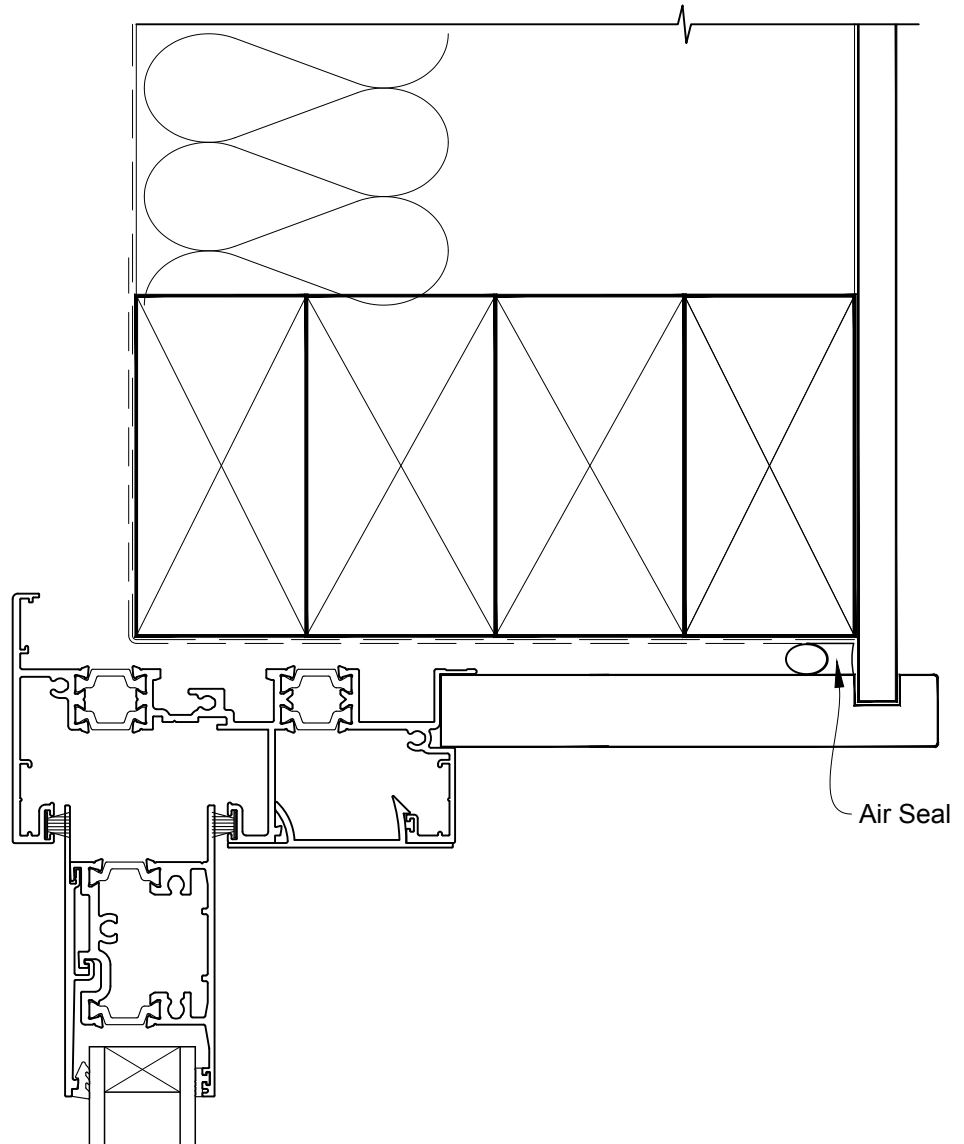

Date: 01.09.16

Scale: 1:2

CAD Ref.: MTSWNC-CJ

INSTALLATION DETAIL - METRO THERMAL HEART SLIDING WINDOW ON NO CLADDING CAVITY CONSTRUCTION

Date: 01.09.16

Scale: 1:2

CAD Ref.: MTSWNC-CS

INSTALLATION DETAIL - METRO THERMAL HEART SLIDING WINDOW ON NO CLADDING CAVITY CONSTRUCTION

Date: 01.09.16

Scale: 1:2

CAD Ref.: MTSWNC-CS2

**INSTALLATION DETAIL - METRO THERMAL HEART
SLIDING WINDOW ON NO CLADDING
DIRECT FIXED CLADDING**

Date: 01.09.16

Scale: 1:2

CAD Ref.: MTSWNC-DH

**INSTALLATION DETAIL - METRO THERMAL HEART
SLIDING WINDOW ON NO CLADDING
DIRECT FIXED CLADDING**

Date: 01.09.16

Scale: 1:2

CAD Ref.: MTSWNC-DJ

**INSTALLATION DETAIL - METRO THERMAL HEART
SLIDING WINDOW ON NO CLADDING
DIRECT FIXED CLADDING**

Date: 01.09.16

Scale: 1:2

CAD Ref.: MTSWNC-DS

**INSTALLATION DETAIL - METRO THERMAL HEART
SLIDING WINDOW ON NO CLADDING
DIRECT FIXED CLADDING**

Date: 01.09.16

Scale: 1:2

CAD Ref.: MTSWNC-DS2