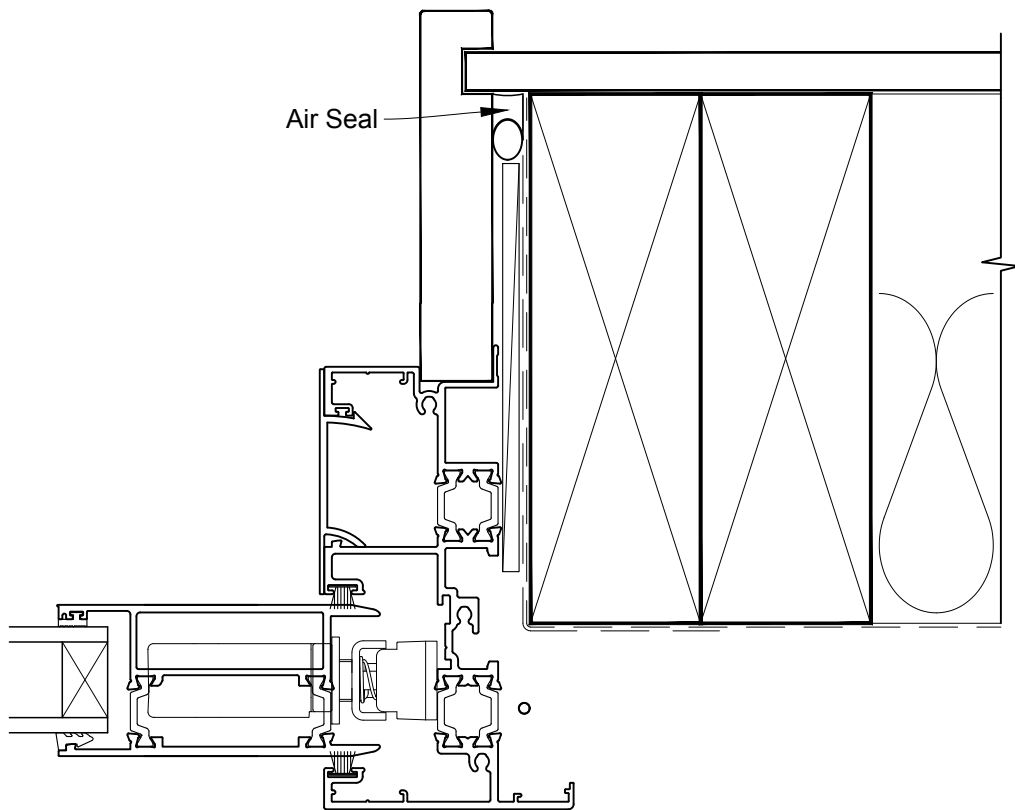

INSTALLATION DETAIL - METRO THERMAL HEART SLIDING WINDOW ON NO CLADDING CAVITY CONSTRUCTION

Date: 01.09.16

Scale: 1:2

CAD Ref.: MTSWNC-CH

INSTALLATION DETAIL - METRO THERMAL HEART SLIDING WINDOW ON NO CLADDING CAVITY CONSTRUCTION

Date: 01.09.16

Scale: 1:2

CAD Ref.: MTSWNC-CJ

INSTALLATION DETAIL - METRO THERMAL HEART SLIDING WINDOW ON NO CLADDING CAVITY CONSTRUCTION

Date: 01.09.16

Scale: 1:2

CAD Ref.: MTSWNC-CS

INSTALLATION DETAIL - METRO THERMAL HEART SLIDING WINDOW ON NO CLADDING CAVITY CONSTRUCTION