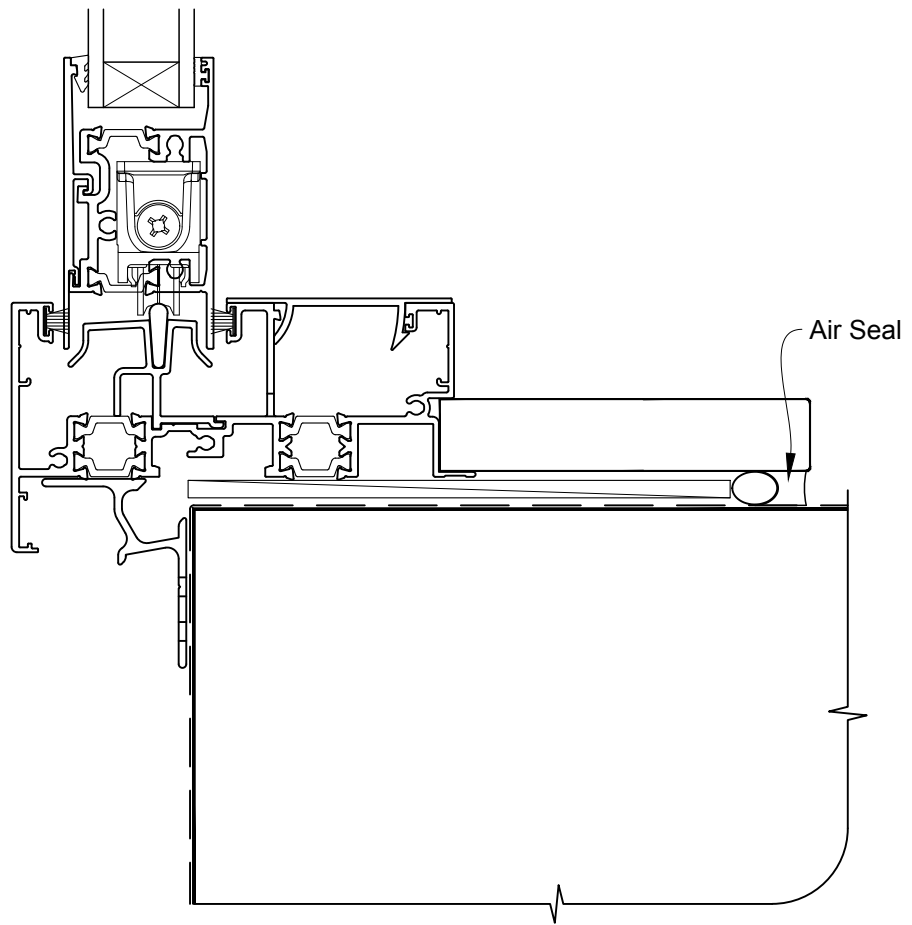

INSTALLATION DETAIL - METRO THERMAL HEART SLIDING WINDOW ON NO CLADDING CAVITY CONSTRUCTION

Date: 01.09.16

Scale: 1:2

CAD Ref.: MTSWNC-CH

INSTALLATION DETAIL - METRO THERMAL HEART SLIDING WINDOW ON NO CLADDING CAVITY CONSTRUCTION

Date: 01.09.16

Scale: 1:2

CAD Ref.: MTSWNC-CJ

INSTALLATION DETAIL - METRO THERMAL HEART SLIDING WINDOW ON NO CLADDING CAVITY CONSTRUCTION

Date: 01.09.16

Scale: 1:2

CAD Ref.: MTSWNC-CS

INSTALLATION DETAIL - METRO THERMAL HEART SLIDING WINDOW ON NO CLADDING CAVITY CONSTRUCTION

Date: 01.09.16

Scale: 1:2

CAD Ref.: MTSWNC-CS2

**INSTALLATION DETAIL - METRO THERMAL HEART
SLIDING WINDOW ON NO CLADDING
DIRECT FIXED CLADDING**

Date: 01.09.16

Scale: 1:2

CAD Ref.: MTSWNC-DH

**INSTALLATION DETAIL - METRO THERMAL HEART
SLIDING WINDOW ON NO CLADDING
DIRECT FIXED CLADDING**

Date: 01.09.16

Scale: 1:2

CAD Ref.: MTSWNC-DS2