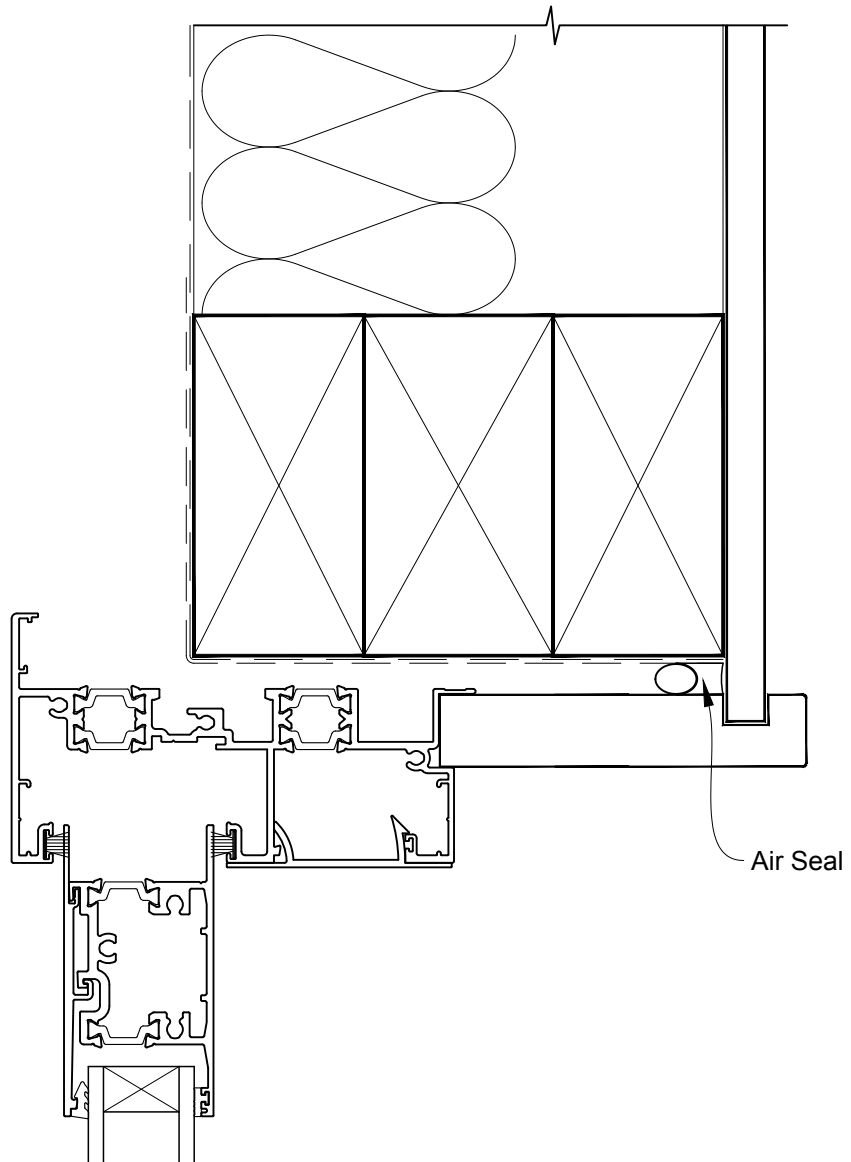

INSTALLATION DETAIL - METRO THERMAL HEART SLIDING WINDOW ON NO CLADDING CAVITY CONSTRUCTION

Date: 01.09.16

Scale: 1:2

CAD Ref.: MTSWNC-CH

INSTALLATION DETAIL - METRO THERMAL HEART SLIDING WINDOW ON NO CLADDING CAVITY CONSTRUCTION

Date: 01.09.16

Scale: 1:2

CAD Ref.: MTSWNC-CJ

INSTALLATION DETAIL - METRO THERMAL HEART SLIDING WINDOW ON NO CLADDING CAVITY CONSTRUCTION

Date: 01.09.16

Scale: 1:2

CAD Ref.: MTSWNC-CS

INSTALLATION DETAIL - METRO THERMAL HEART SLIDING WINDOW ON NO CLADDING CAVITY CONSTRUCTION

Date: 01.09.16

Scale: 1:2

CAD Ref.: MTSWNC-CS2

**INSTALLATION DETAIL - METRO THERMAL HEART
SLIDING WINDOW ON NO CLADDING
DIRECT FIXED CLADDING**

Date: 01.09.16

Scale: 1:2

CAD Ref.: MTSWNC-DH

**INSTALLATION DETAIL - METRO THERMAL HEART
SLIDING WINDOW ON NO CLADDING
DIRECT FIXED CLADDING**

Date: 01.09.16

Scale: 1:2

CAD Ref.: MTSWNC-DS2