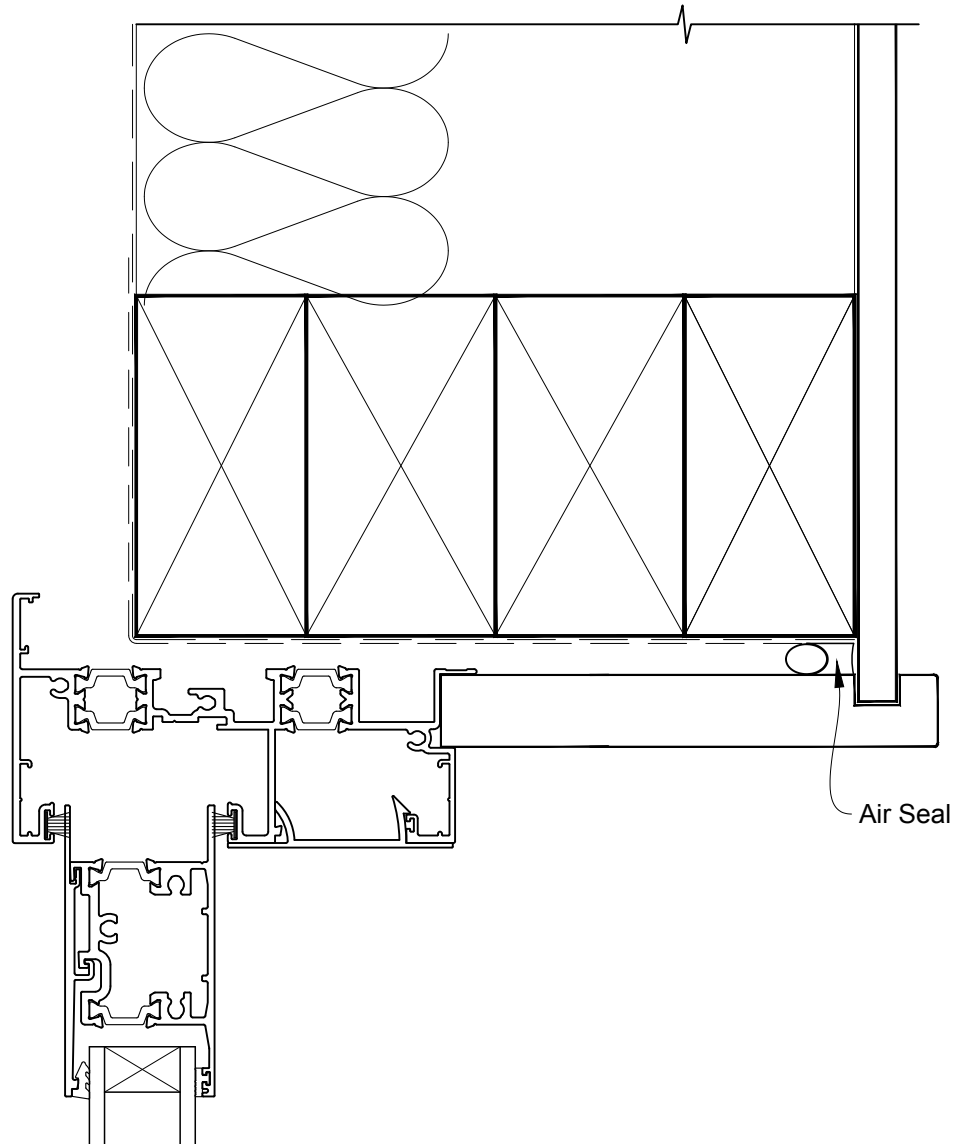

**INSTALLATION DETAIL - METRO THERMAL HEART
SLIDING DOOR ON NO CLADDING
DIRECT FIXED CLADDING**

Date: 01.09.16

Scale: 1:2

CAD Ref.: MTSDNC-DH