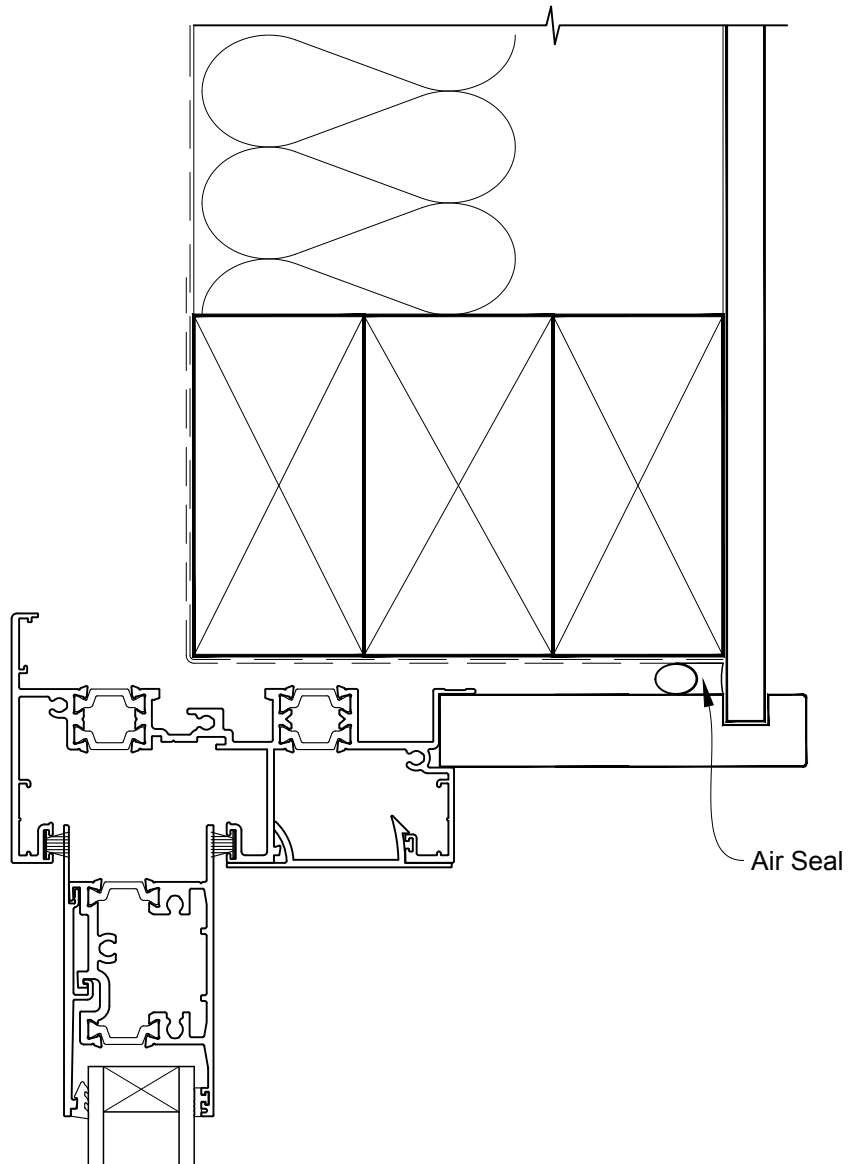

# INSTALLATION DETAIL - METRO THERMAL HEART SLIDING DOOR ON NO CLADDING CAVITY CONSTRUCTION

Date: 01.09.16

Scale: 1:2

CAD Ref.: MTSDNC-CH

# INSTALLATION DETAIL - METRO THERMAL HEART SLIDING DOOR ON NO CLADDING CAVITY CONSTRUCTION

Date: 01.09.16

Scale: 1:2

CAD Ref.: MTSDNC-CJ

# INSTALLATION DETAIL - METRO THERMAL HEART SLIDING DOOR ON NO CLADDING CAVITY CONSTRUCTION

Date: 01.09.16

Scale: 1:2

CAD Ref.: MTSDNC-CS

**INSTALLATION DETAIL - METRO THERMAL HEART  
SLIDING DOOR ON NO CLADDING  
DIRECT FIXED CLADDING**