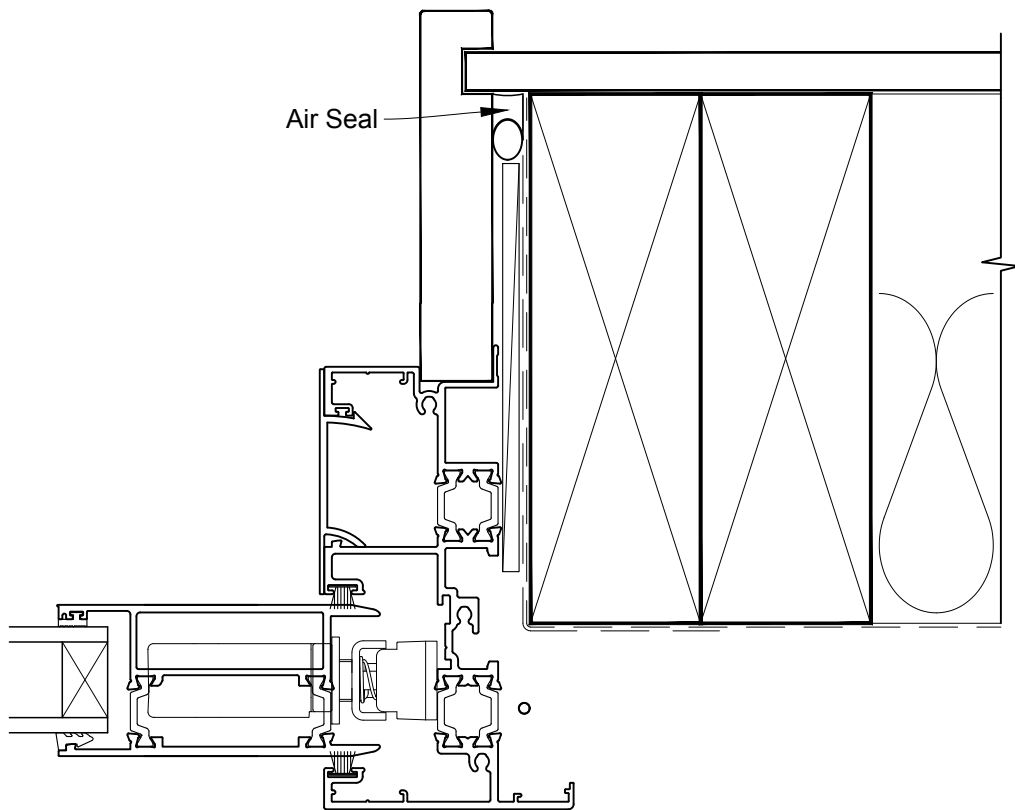

# INSTALLATION DETAIL - METRO THERMAL HEART SLIDING DOOR ON NO CLADDING CAVITY CONSTRUCTION

Date: 01.09.16

Scale: 1:2

CAD Ref.: MTSDNC-CH

# INSTALLATION DETAIL - METRO THERMAL HEART SLIDING DOOR ON NO CLADDING CAVITY CONSTRUCTION

Date: 01.09.16

Scale: 1:2

CAD Ref.: MTSDNC-CJ

# INSTALLATION DETAIL - METRO THERMAL HEART SLIDING DOOR ON NO CLADDING CAVITY CONSTRUCTION

Date: 01.09.16

Scale: 1:2

CAD Ref.: MTSDNC-CS

**INSTALLATION DETAIL - METRO THERMAL HEART  
SLIDING DOOR ON NO CLADDING  
DIRECT FIXED CLADDING**