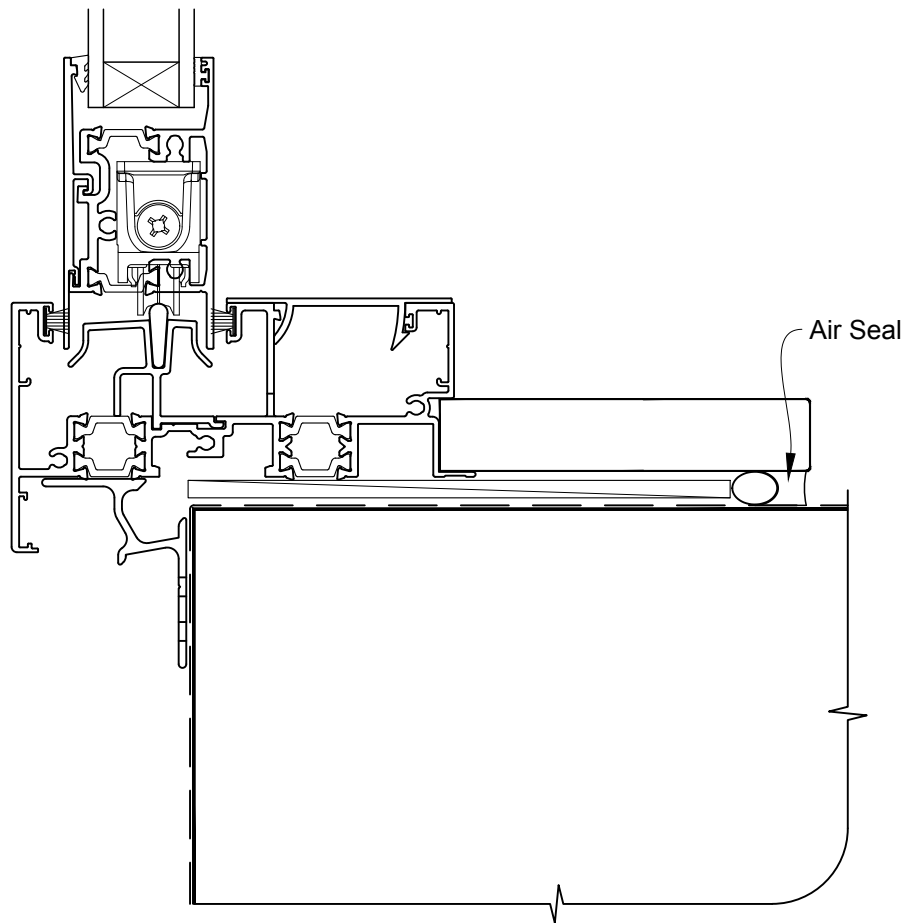

# INSTALLATION DETAIL - METRO THERMAL HEART SLIDING DOOR ON NO CLADDING CAVITY CONSTRUCTION

Date: 01.09.16

Scale: 1:2

CAD Ref.: MTSDNC-CH

# INSTALLATION DETAIL - METRO THERMAL HEART SLIDING DOOR ON NO CLADDING CAVITY CONSTRUCTION

Date: 01.09.16

Scale: 1:2

CAD Ref.: MTSDNC-CJ

# INSTALLATION DETAIL - METRO THERMAL HEART SLIDING DOOR ON NO CLADDING CAVITY CONSTRUCTION

Date: 01.09.16

Scale: 1:2

CAD Ref.: MTSDNC-CS

**INSTALLATION DETAIL - METRO THERMAL HEART  
SLIDING DOOR ON NO CLADDING  
DIRECT FIXED CLADDING**