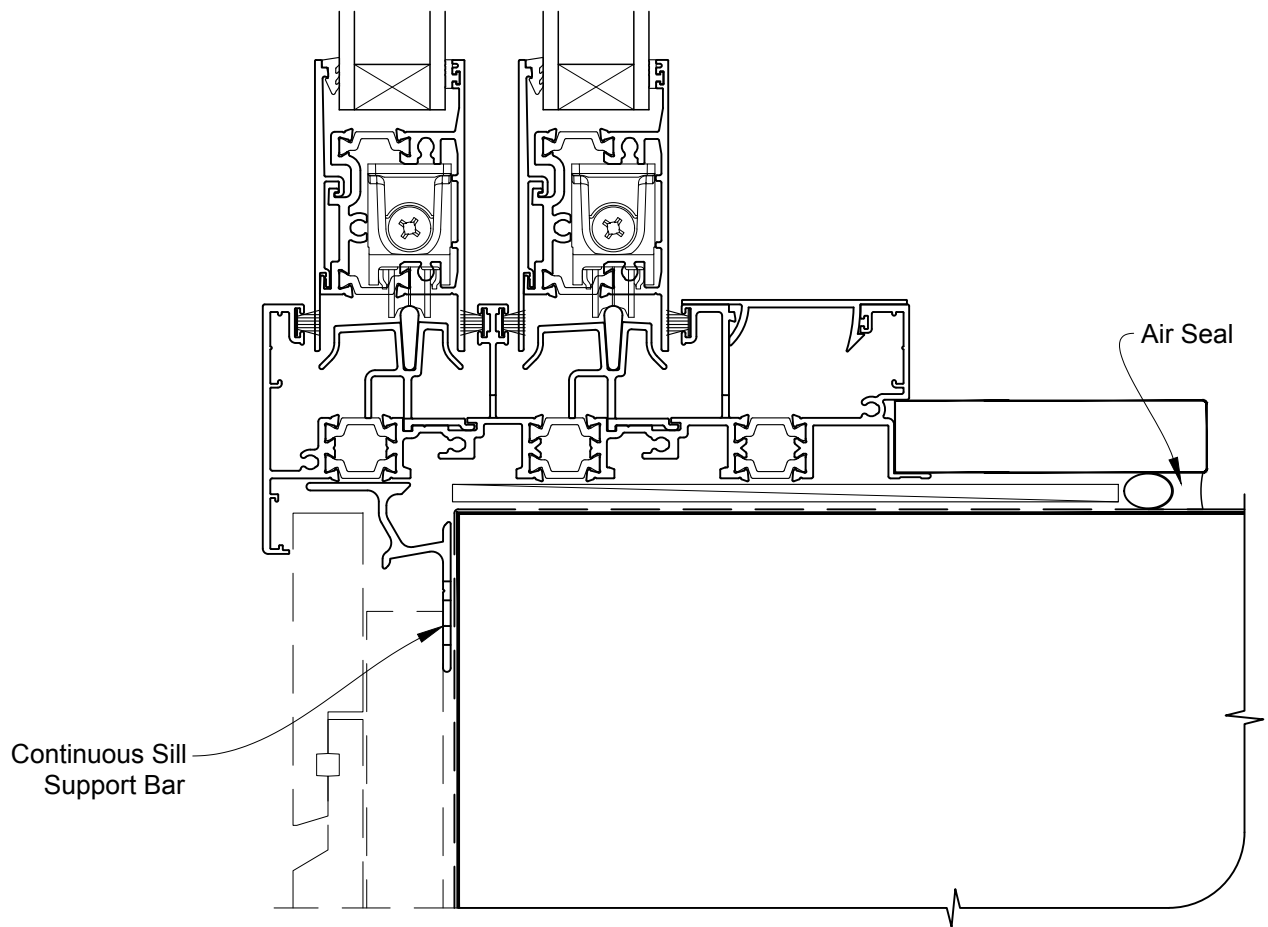

INSTALLATION DETAIL - METRO THERMAL HEART MULTISLIDER DOOR ON RUSTICATED WEATHERBOARD CAVITY CONSTRUCTION

Date: 01.09.16

Scale: 1:2

CAD Ref.: MTMDRW-CH

INSTALLATION DETAIL - METRO THERMAL HEART MULTISLIDER DOOR ON RUSTICATED WEATHERBOARD CAVITY CONSTRUCTION

Date: 01.09.16

Scale: 1:2

CAD Ref.: MTMDRW-CJ

INSTALLATION DETAIL - METRO THERMAL HEART MULTISLIDER DOOR ON RUSTICATED WEATHERBOARD CAVITY CONSTRUCTION

Date: 01.09.16

Scale: 1:2

CAD Ref.: MTMDRW-CS

INSTALLATION DETAIL - METRO THERMAL HEART MULTISLIDER DOOR ON RUSTICATED WEATHERBOARD DIRECT FIXED CLADDING

Date: 01.09.16

Scale: 1:2

CAD Ref.: MTMDRW-DH

INSTALLATION DETAIL - METRO THERMAL HEART MULTISLIDER DOOR ON RUSTICATED WEATHERBOARD DIRECT FIXED CLADDING

Date: 01.09.16

Scale: 1:2

CAD Ref.: MTMDRW-DJ

INSTALLATION DETAIL - METRO THERMAL HEART MULTISLIDER DOOR ON RUSTICATED WEATHERBOARD DIRECT FIXED CLADDING

Date: 01.09.16

Scale: 1:2

CAD Ref.: MTMDRW-DS