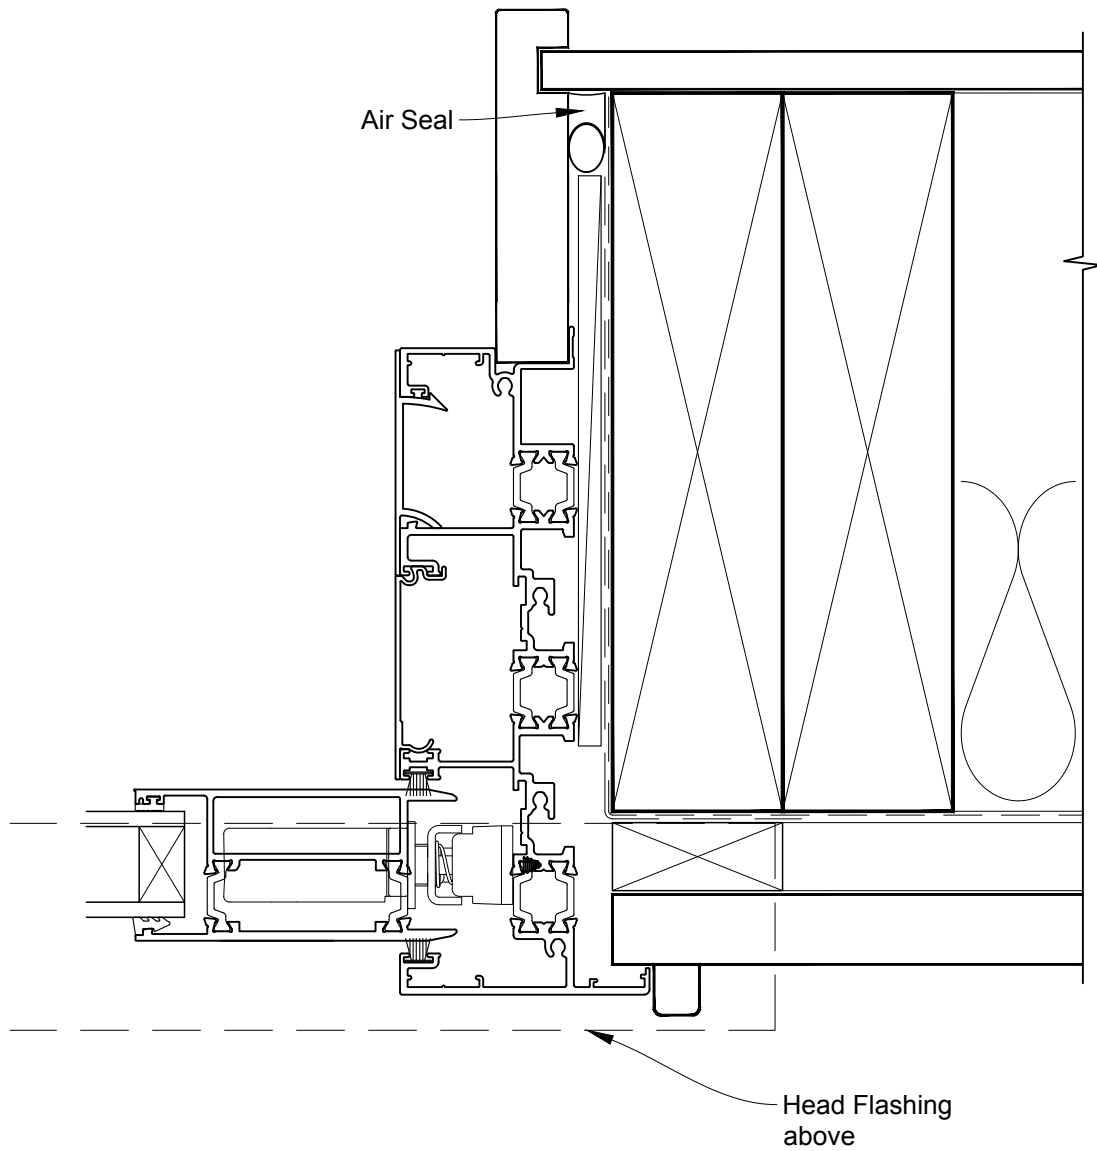

INSTALLATION DETAIL - METRO THERMAL HEART MULTISLIDER DOOR ON RUSTICATED WEATHERBOARD CAVITY CONSTRUCTION

Date: 01.09.16

Scale: 1:2

CAD Ref.: MTMDRW-CH

INSTALLATION DETAIL - METRO THERMAL HEART MULTISLIDER DOOR ON RUSTICATED WEATHERBOARD CAVITY CONSTRUCTION

Date: 01.09.16

Scale: 1:2

CAD Ref.: MTMDRW-CJ

INSTALLATION DETAIL - METRO THERMAL HEART MULTISLIDER DOOR ON RUSTICATED WEATHERBOARD CAVITY CONSTRUCTION

Date: 01.09.16

Scale: 1:2

CAD Ref.: MTMDRW-CS

INSTALLATION DETAIL - METRO THERMAL HEART MULTISLIDER DOOR ON RUSTICATED WEATHERBOARD DIRECT FIXED CLADDING

Date: 01.09.16

Scale: 1:2

CAD Ref.: MTMDRW-DH

INSTALLATION DETAIL - METRO THERMAL HEART MULTISLIDER DOOR ON RUSTICATED WEATHERBOARD DIRECT FIXED CLADDING

Date: 01.09.16

Scale: 1:2

CAD Ref.: MTMDRW-DJ

INSTALLATION DETAIL - METRO THERMAL HEART MULTISLIDER DOOR ON RUSTICATED WEATHERBOARD DIRECT FIXED CLADDING

Date: 01.09.16

Scale: 1:2

CAD Ref.: MTMDRW-DS