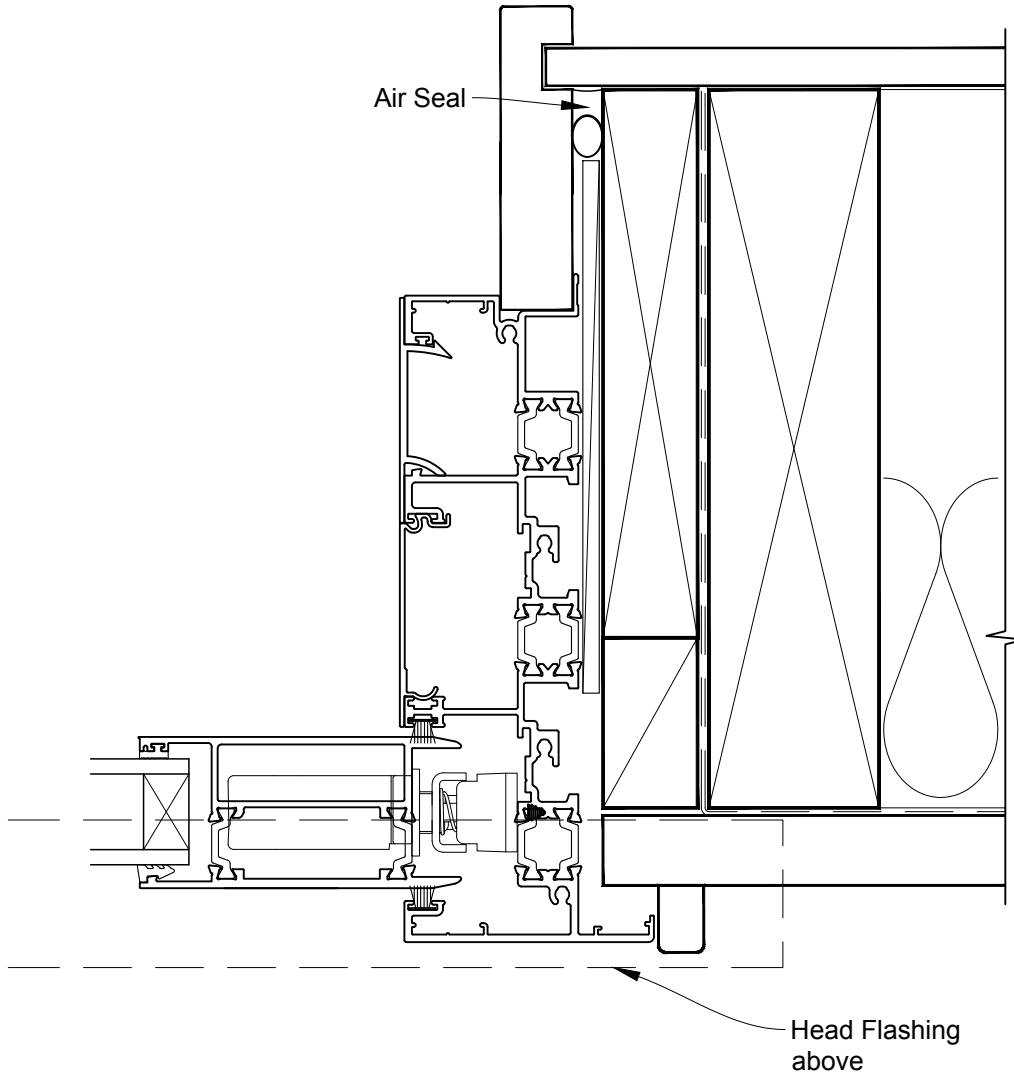

INSTALLATION DETAIL - METRO THERMAL HEART MULTISLIDER DOOR ON RUSTICATED WEATHERBOARD CAVITY CONSTRUCTION

Date: 01.09.16

Scale: 1:2

CAD Ref.: MTMDRW-CH

INSTALLATION DETAIL - METRO THERMAL HEART MULTISLIDER DOOR ON RUSTICATED WEATHERBOARD CAVITY CONSTRUCTION

Date: 01.09.16

Scale: 1:2

CAD Ref.: MTMDRW-CJ

INSTALLATION DETAIL - METRO THERMAL HEART MULTISLIDER DOOR ON RUSTICATED WEATHERBOARD CAVITY CONSTRUCTION

Date: 01.09.16

Scale: 1:2

CAD Ref.: MTMDRW-CS

INSTALLATION DETAIL - METRO THERMAL HEART MULTISLIDER DOOR ON RUSTICATED WEATHERBOARD DIRECT FIXED CLADDING

Date: 01.09.16

Scale: 1:2

CAD Ref.: MTMDRW-DH

INSTALLATION DETAIL - METRO THERMAL HEART MULTISLIDER DOOR ON RUSTICATED WEATHERBOARD DIRECT FIXED CLADDING

Date: 01.09.16

Scale: 1:2

CAD Ref.: MTMDRW-DJ

INSTALLATION DETAIL - METRO THERMAL HEART MULTISLIDER DOOR ON RUSTICATED WEATHERBOARD DIRECT FIXED CLADDING

Date: 01.09.16

Scale: 1:2

CAD Ref.: MTMDRW-DS