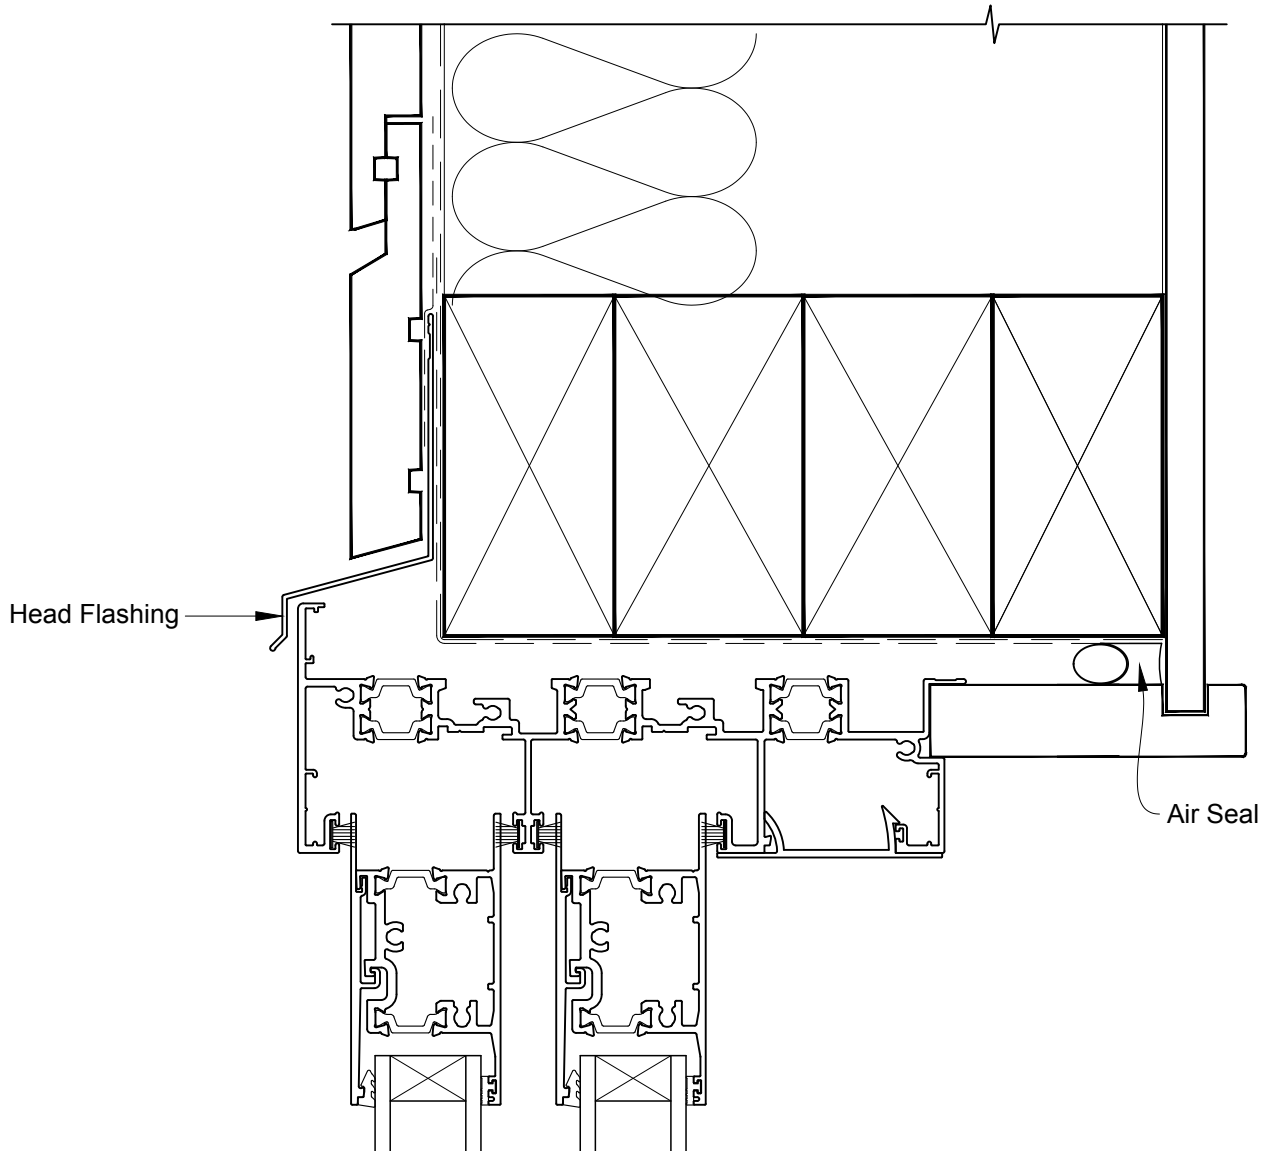

INSTALLATION DETAIL - METRO THERMAL HEART MULTISLIDER DOOR ON RUSTICATED WEATHERBOARD CAVITY CONSTRUCTION

Date: 01.09.16

Scale: 1:2

CAD Ref.: MTMDRW-CH

INSTALLATION DETAIL - METRO THERMAL HEART MULTISLIDER DOOR ON RUSTICATED WEATHERBOARD CAVITY CONSTRUCTION

Date: 01.09.16

Scale: 1:2

CAD Ref.: MTMDRW-CJ

INSTALLATION DETAIL - METRO THERMAL HEART MULTISLIDER DOOR ON RUSTICATED WEATHERBOARD CAVITY CONSTRUCTION

Date: 01.09.16

Scale: 1:2

CAD Ref.: MTMDRW-CS

INSTALLATION DETAIL - METRO THERMAL HEART MULTISLIDER DOOR ON RUSTICATED WEATHERBOARD DIRECT FIXED CLADDING

Date: 01.09.16

Scale: 1:2

CAD Ref.: MTMDRW-DH

INSTALLATION DETAIL - METRO THERMAL HEART MULTISLIDER DOOR ON RUSTICATED WEATHERBOARD DIRECT FIXED CLADDING

Date: 01.09.16

Scale: 1:2

CAD Ref.: MTMDRW-DJ

INSTALLATION DETAIL - METRO THERMAL HEART MULTISLIDER DOOR ON RUSTICATED WEATHERBOARD DIRECT FIXED CLADDING

Date: 01.09.16

Scale: 1:2

CAD Ref.: MTMDRW-DS