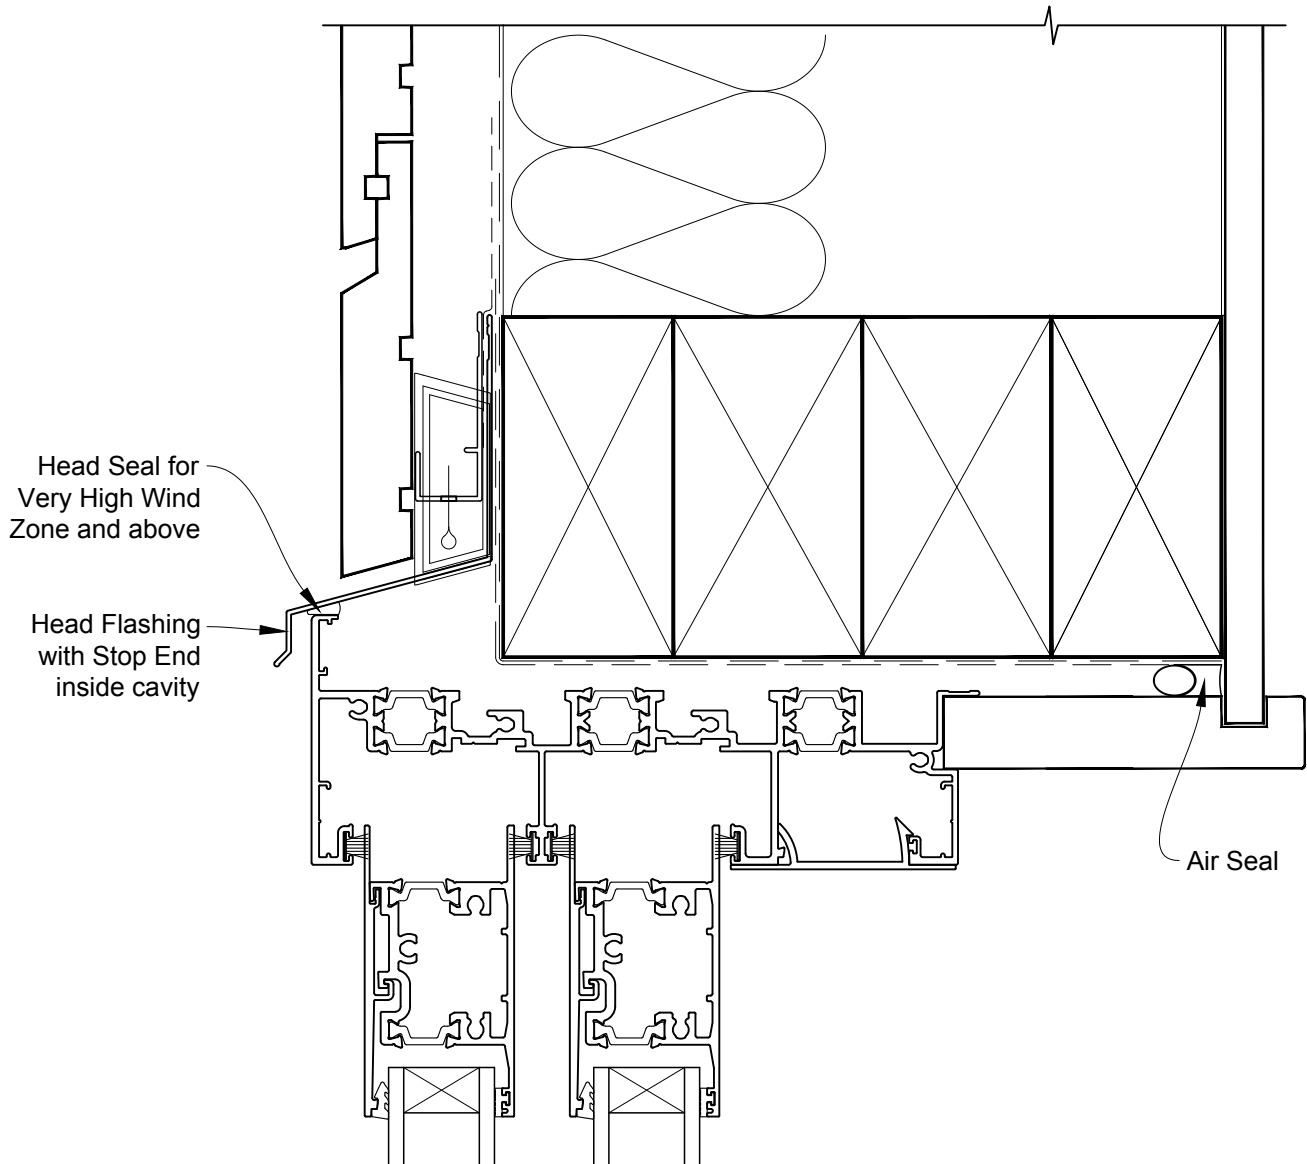

INSTALLATION DETAIL - METRO THERMAL HEART MULTISLIDER DOOR ON RUSTICATED WEATHERBOARD CAVITY CONSTRUCTION

Date: 01.09.16

Scale: 1:2

CAD Ref.: MTMDRW-CH

INSTALLATION DETAIL - METRO THERMAL HEART MULTISLIDER DOOR ON RUSTICATED WEATHERBOARD CAVITY CONSTRUCTION

Date: 01.09.16

Scale: 1:2

CAD Ref.: MTMDRW-CJ

INSTALLATION DETAIL - METRO THERMAL HEART MULTISLIDER DOOR ON RUSTICATED WEATHERBOARD CAVITY CONSTRUCTION

Date: 01.09.16

Scale: 1:2

CAD Ref.: MTMDRW-CS

INSTALLATION DETAIL - METRO THERMAL HEART MULTISLIDER DOOR ON RUSTICATED WEATHERBOARD DIRECT FIXED CLADDING

Date: 01.09.16

Scale: 1:2

CAD Ref.: MTMDRW-DH

INSTALLATION DETAIL - METRO THERMAL HEART MULTISLIDER DOOR ON RUSTICATED WEATHERBOARD DIRECT FIXED CLADDING

Date: 01.09.16

Scale: 1:2

CAD Ref.: MTMDRW-DJ

INSTALLATION DETAIL - METRO THERMAL HEART MULTISLIDER DOOR ON RUSTICATED WEATHERBOARD DIRECT FIXED CLADDING

Date: 01.09.16

Scale: 1:2

CAD Ref.: MTMDRW-DS