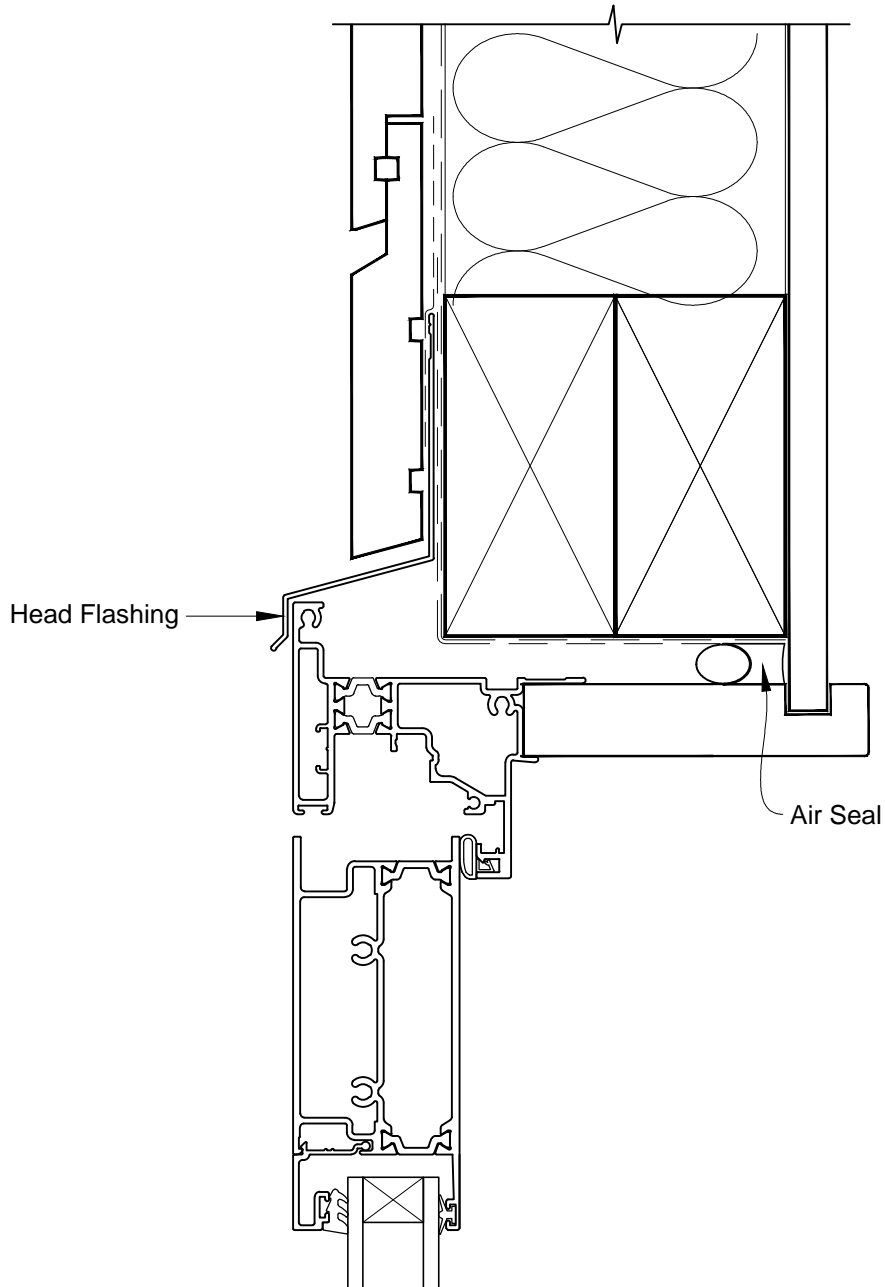

INSTALLATION DETAIL - METRO THERMAL HEART HINGED DOOR OPEN OUT ON RUSTICATED WEATHERBOARD CAVITY CONSTRUCTION

Date: 01.03.14

Scale: 1:2

CAD Ref.: MTHORW-CH

INSTALLATION DETAIL - METRO THERMAL HEART HINGED DOOR OPEN OUT ON RUSTICATED WEATHERBOARD CAVITY CONSTRUCTION

Date: 01.03.14

Scale: 1:2

CAD Ref.: MTHORW-CJ

INSTALLATION DETAIL - METRO THERMAL HEART HINGED DOOR OPEN OUT ON RUSTICATED WEATHERBOARD CAVITY CONSTRUCTION

Date: 01.03.14

Scale: 1:2

CAD Ref.: MTHORW-CS

INSTALLATION DETAIL - METRO THERMAL HEART HINGED DOOR OPEN OUT ON RUSTICATED WEATHERBOARD DIRECT FIXED CLADDING

Date: 01.03.14

Scale: 1:2

CAD Ref.: MTHORW-DH

**INSTALLATION DETAIL - METRO THERMAL HEART
HINGED DOOR OPEN OUT ON RUSTICATED WEATHERBOARD
DIRECT FIXED CLADDING**

Date: 01.03.14

Scale: 1:2

CAD Ref.: MTHORW-DJ

INSTALLATION DETAIL - METRO THERMAL HEART HINGED DOOR OPEN OUT ON RUSTICATED WEATHERBOARD DIRECT FIXED CLADDING

Date: 01.03.14

Scale: 1:2

CAD Ref.: MTHORW-DS