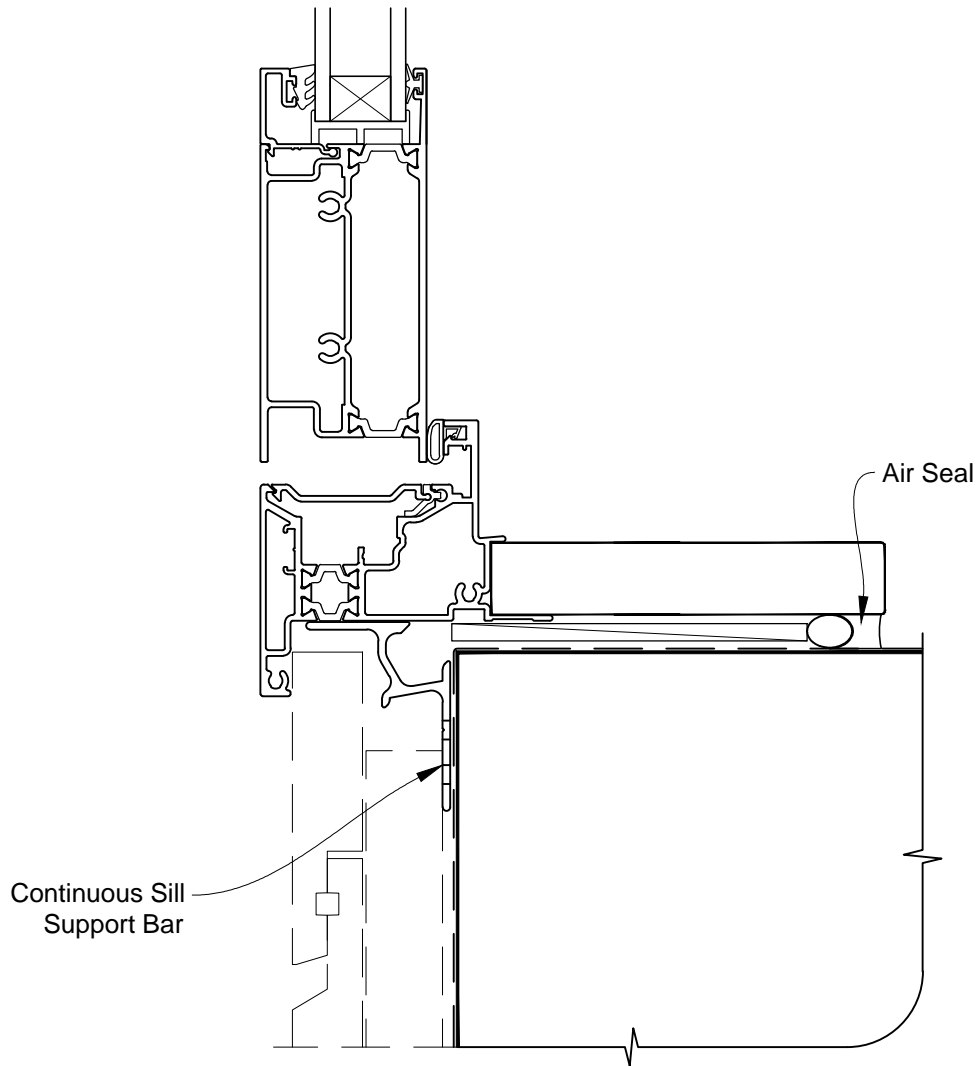

INSTALLATION DETAIL - METRO THERMAL HEART HINGED DOOR OPEN OUT ON RUSTICATED WEATHERBOARD CAVITY CONSTRUCTION

Date: 01.03.14

Scale: 1:2

CAD Ref.: MTHORW-CH

INSTALLATION DETAIL - METRO THERMAL HEART HINGED DOOR OPEN OUT ON RUSTICATED WEATHERBOARD CAVITY CONSTRUCTION

Date: 01.03.14

Scale: 1:2

CAD Ref.: MTHORW-CJ

INSTALLATION DETAIL - METRO THERMAL HEART HINGED DOOR OPEN OUT ON RUSTICATED WEATHERBOARD CAVITY CONSTRUCTION

Date: 01.03.14

Scale: 1:2

CAD Ref.: MTHORW-CS

INSTALLATION DETAIL - METRO THERMAL HEART HINGED DOOR OPEN OUT ON RUSTICATED WEATHERBOARD DIRECT FIXED CLADDING

Date: 01.03.14

Scale: 1:2

CAD Ref.: MTHORW-DH

**INSTALLATION DETAIL - METRO THERMAL HEART
HINGED DOOR OPEN OUT ON RUSTICATED WEATHERBOARD
DIRECT FIXED CLADDING**

Date: 01.03.14

Scale: 1:2

CAD Ref.: MTHORW-DJ

INSTALLATION DETAIL - METRO THERMAL HEART HINGED DOOR OPEN OUT ON RUSTICATED WEATHERBOARD DIRECT FIXED CLADDING

Date: 01.03.14

Scale: 1:2

CAD Ref.: MTHORW-DS