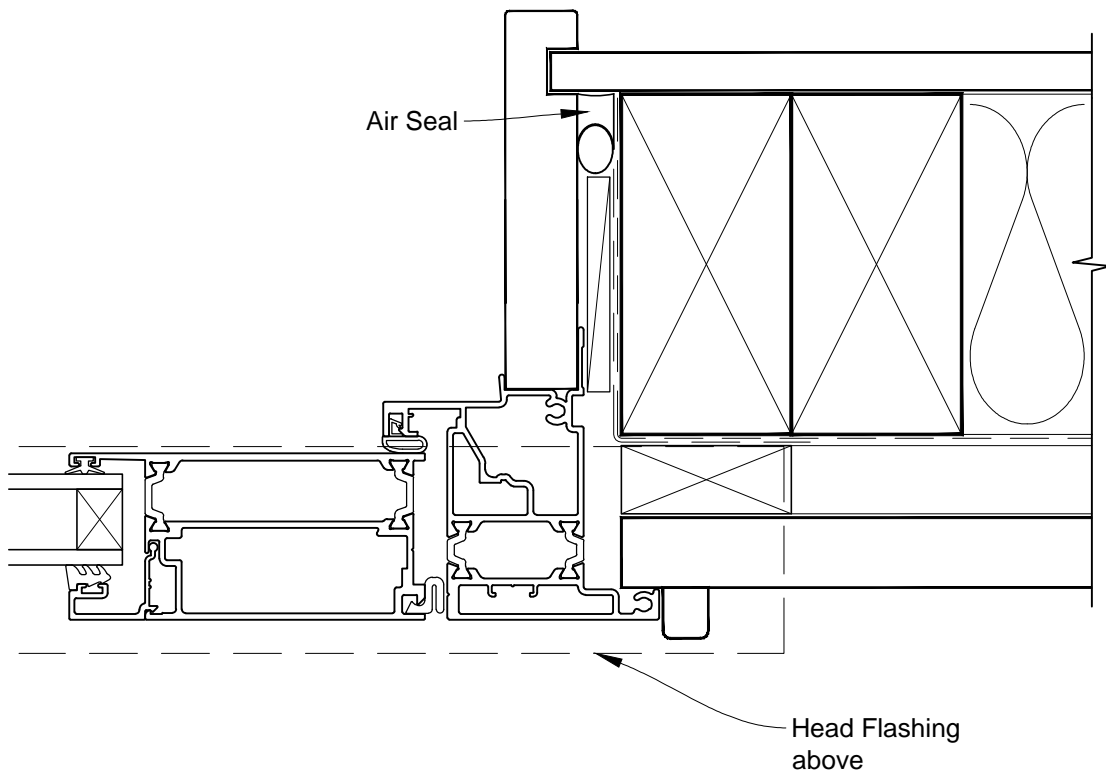

INSTALLATION DETAIL - METRO THERMAL HEART HINGED DOOR OPEN OUT ON RUSTICATED WEATHERBOARD CAVITY CONSTRUCTION

Date: 01.03.14

Scale: 1:2

CAD Ref.: MTHORW-CH

INSTALLATION DETAIL - METRO THERMAL HEART HINGED DOOR OPEN OUT ON RUSTICATED WEATHERBOARD CAVITY CONSTRUCTION

Date: 01.03.14

Scale: 1:2

CAD Ref.: MTHORW-CJ

INSTALLATION DETAIL - METRO THERMAL HEART HINGED DOOR OPEN OUT ON RUSTICATED WEATHERBOARD CAVITY CONSTRUCTION

Date: 01.03.14

Scale: 1:2

CAD Ref.: MTHORW-CS

INSTALLATION DETAIL - METRO THERMAL HEART HINGED DOOR OPEN OUT ON RUSTICATED WEATHERBOARD DIRECT FIXED CLADDING

Date: 01.03.14

Scale: 1:2

CAD Ref.: MTHORW-DH

**INSTALLATION DETAIL - METRO THERMAL HEART
HINGED DOOR OPEN OUT ON RUSTICATED WEATHERBOARD
DIRECT FIXED CLADDING**

Date: 01.03.14

Scale: 1:2

CAD Ref.: MTHORW-DJ

INSTALLATION DETAIL - METRO THERMAL HEART HINGED DOOR OPEN OUT ON RUSTICATED WEATHERBOARD DIRECT FIXED CLADDING

Date: 01.03.14

Scale: 1:2

CAD Ref.: MTHORW-DS