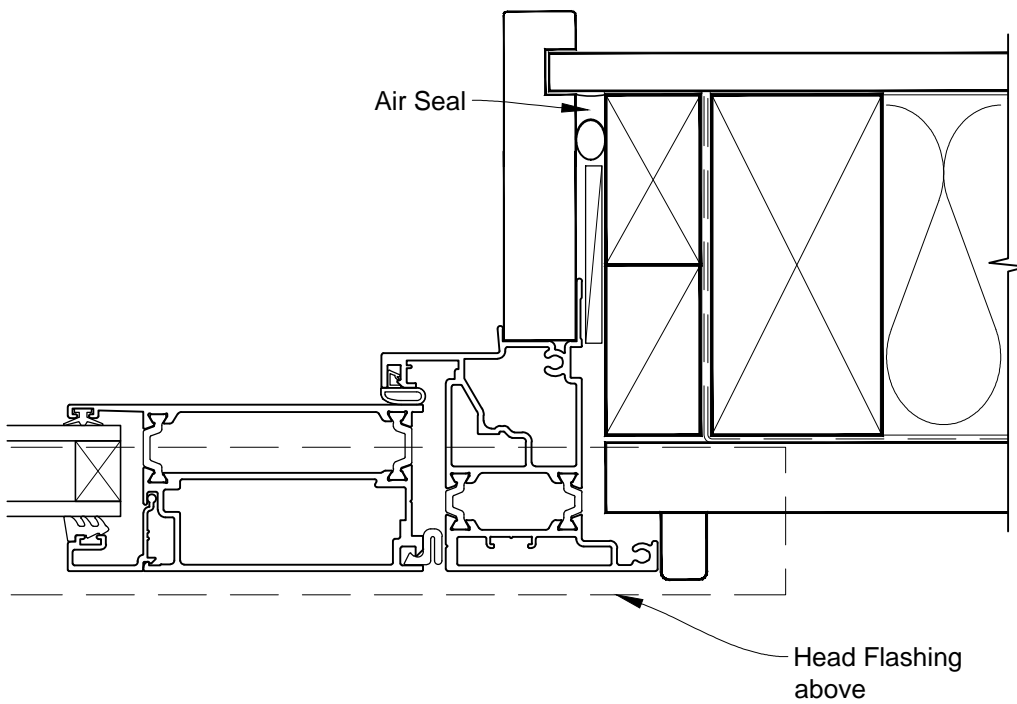

INSTALLATION DETAIL - METRO THERMAL HEART HINGED DOOR OPEN OUT ON RUSTICATED WEATHERBOARD CAVITY CONSTRUCTION

Date: 01.03.14

Scale: 1:2

CAD Ref.: MTHORW-CH

INSTALLATION DETAIL - METRO THERMAL HEART HINGED DOOR OPEN OUT ON RUSTICATED WEATHERBOARD CAVITY CONSTRUCTION

Date: 01.03.14

Scale: 1:2

CAD Ref.: MTHORW-CJ

INSTALLATION DETAIL - METRO THERMAL HEART HINGED DOOR OPEN OUT ON RUSTICATED WEATHERBOARD CAVITY CONSTRUCTION

Date: 01.03.14

Scale: 1:2

CAD Ref.: MTHORW-CS

INSTALLATION DETAIL - METRO THERMAL HEART HINGED DOOR OPEN OUT ON RUSTICATED WEATHERBOARD DIRECT FIXED CLADDING

Date: 01.03.14

Scale: 1:2

CAD Ref.: MTHORW-DH

**INSTALLATION DETAIL - METRO THERMAL HEART
HINGED DOOR OPEN OUT ON RUSTICATED WEATHERBOARD
DIRECT FIXED CLADDING**

Date: 01.03.14

Scale: 1:2

CAD Ref.: MTHORW-DJ

INSTALLATION DETAIL - METRO THERMAL HEART HINGED DOOR OPEN OUT ON RUSTICATED WEATHERBOARD DIRECT FIXED CLADDING

Date: 01.03.14

Scale: 1:2

CAD Ref.: MTHORW-DS