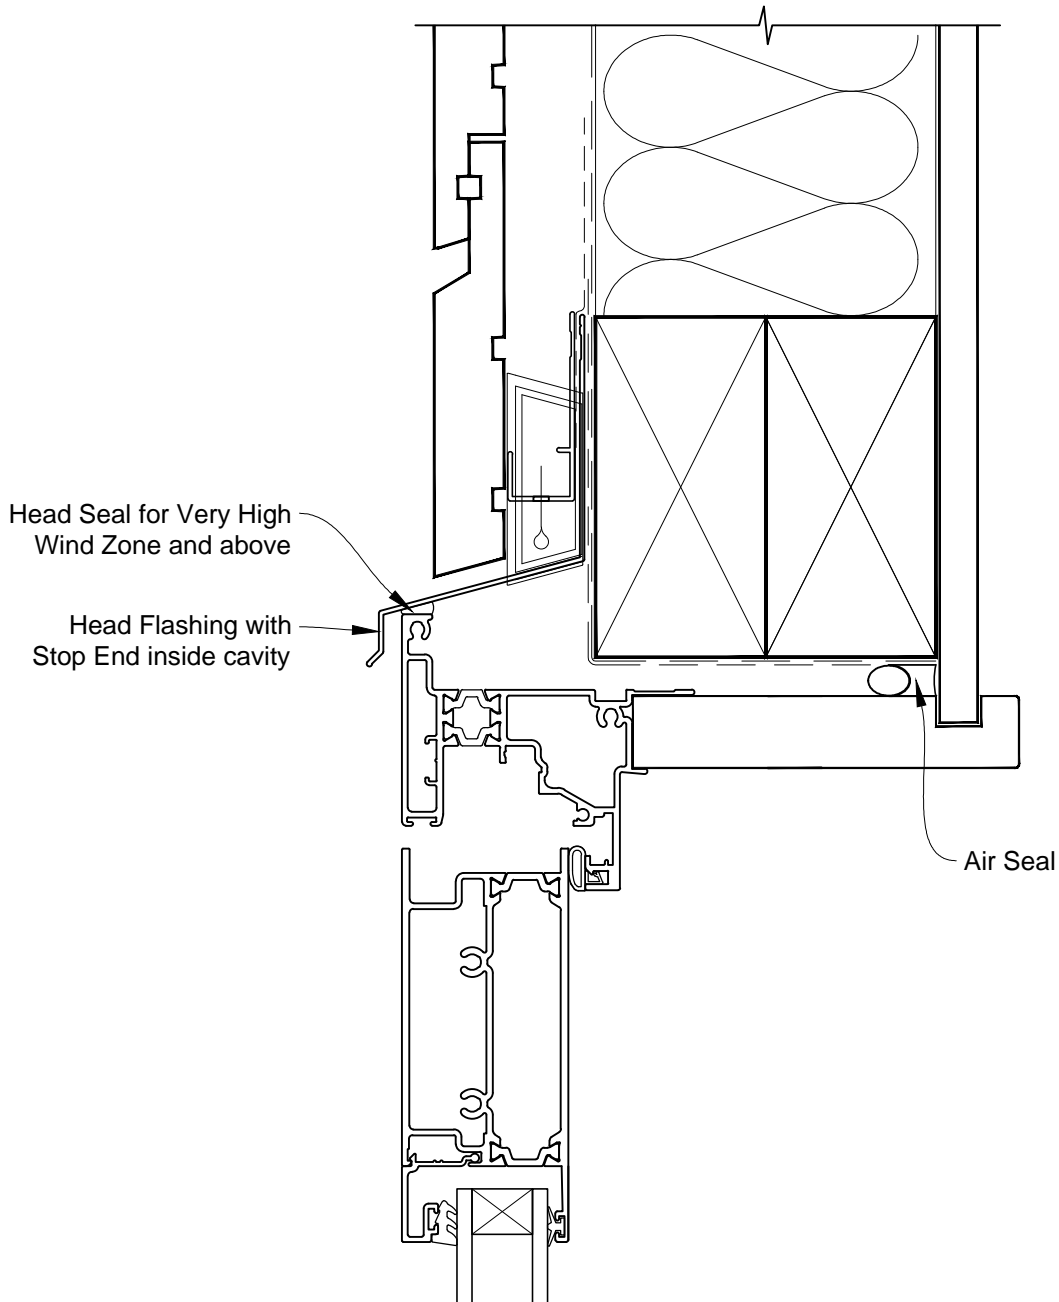

INSTALLATION DETAIL - METRO THERMAL HEART HINGED DOOR OPEN OUT ON RUSTICATED WEATHERBOARD CAVITY CONSTRUCTION

Date: 01.03.14

Scale: 1:2

CAD Ref.: MTHORW-CH

INSTALLATION DETAIL - METRO THERMAL HEART HINGED DOOR OPEN OUT ON RUSTICATED WEATHERBOARD CAVITY CONSTRUCTION

Date: 01.03.14

Scale: 1:2

CAD Ref.: MTHORW-CJ

INSTALLATION DETAIL - METRO THERMAL HEART HINGED DOOR OPEN OUT ON RUSTICATED WEATHERBOARD CAVITY CONSTRUCTION

Date: 01.03.14

Scale: 1:2

CAD Ref.: MTHORW-CS

INSTALLATION DETAIL - METRO THERMAL HEART HINGED DOOR OPEN OUT ON RUSTICATED WEATHERBOARD DIRECT FIXED CLADDING

Date: 01.03.14

Scale: 1:2

CAD Ref.: MTHORW-DH

**INSTALLATION DETAIL - METRO THERMAL HEART
HINGED DOOR OPEN OUT ON RUSTICATED WEATHERBOARD
DIRECT FIXED CLADDING**

Date: 01.03.14

Scale: 1:2

CAD Ref.: MTHORW-DJ

INSTALLATION DETAIL - METRO THERMAL HEART HINGED DOOR OPEN OUT ON RUSTICATED WEATHERBOARD DIRECT FIXED CLADDING

Date: 01.03.14

Scale: 1:2

CAD Ref.: MTHORW-DS