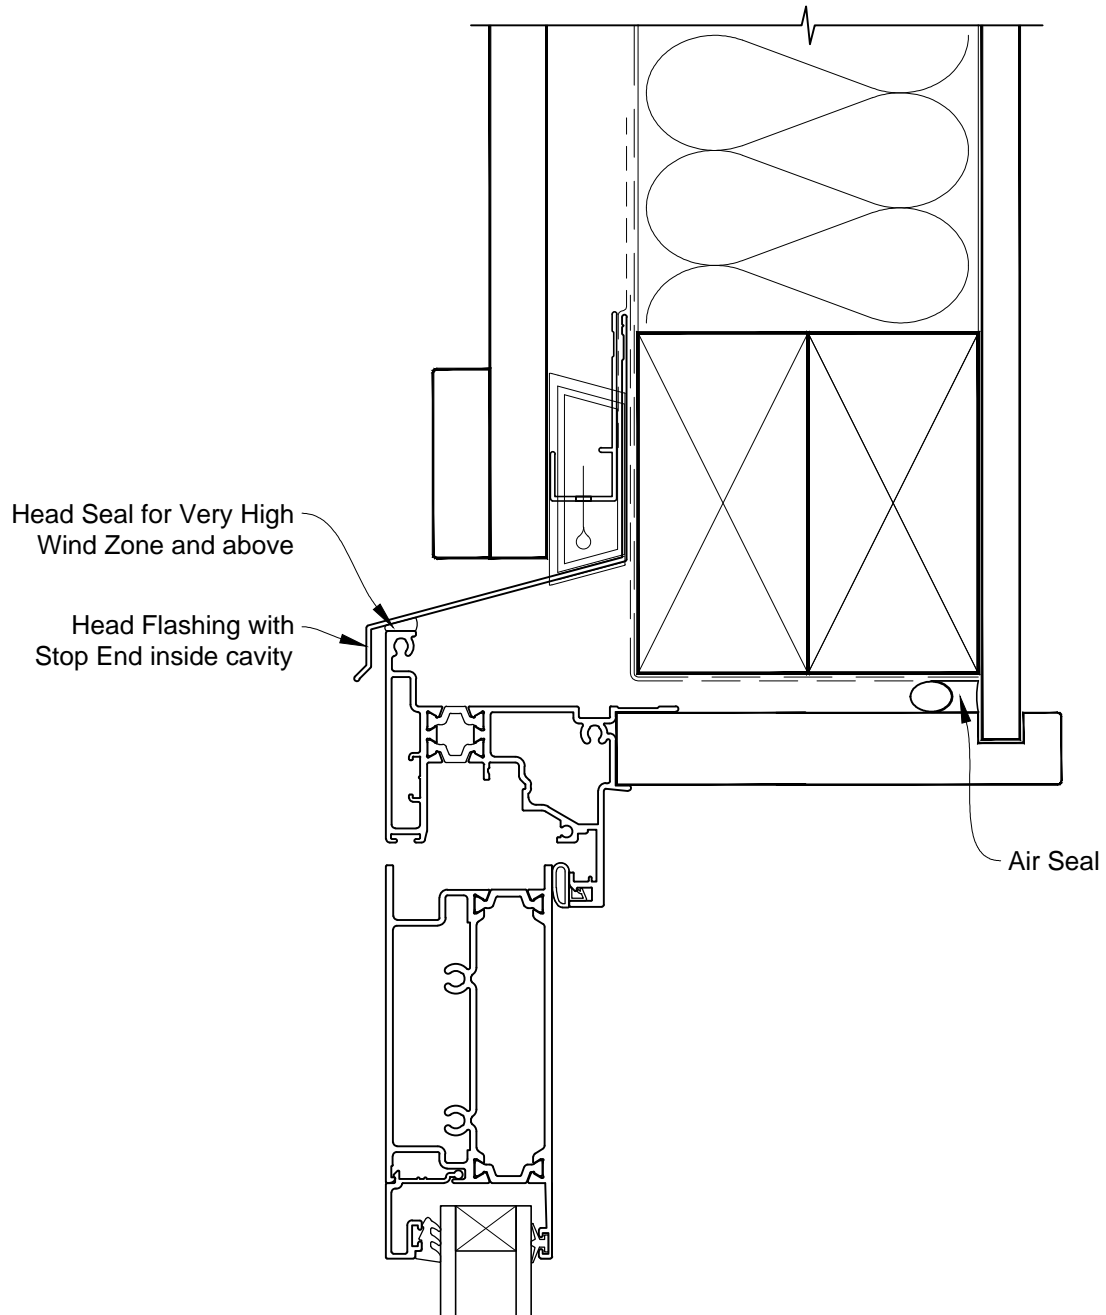

# INSTALLATION DETAIL - METRO THERMAL HEART HINGED DOOR OPEN OUT ON BOARD & BATTEN CAVITY CONSTRUCTION

Date: 01.03.14

Scale: 1:2

CAD Ref.: MTHOBB-CH

# INSTALLATION DETAIL - METRO THERMAL HEART HINGED DOOR OPEN OUT ON BOARD & BATTEN CAVITY CONSTRUCTION

Date: 01.03.14

Scale: 1:2

CAD Ref.: MTHOBB-CJ

# INSTALLATION DETAIL - METRO THERMAL HEART HINGED DOOR OPEN OUT ON BOARD & BATTEN CAVITY CONSTRUCTION

Date: 01.03.14

Scale: 1:2

CAD Ref.: MTHOBB-CS