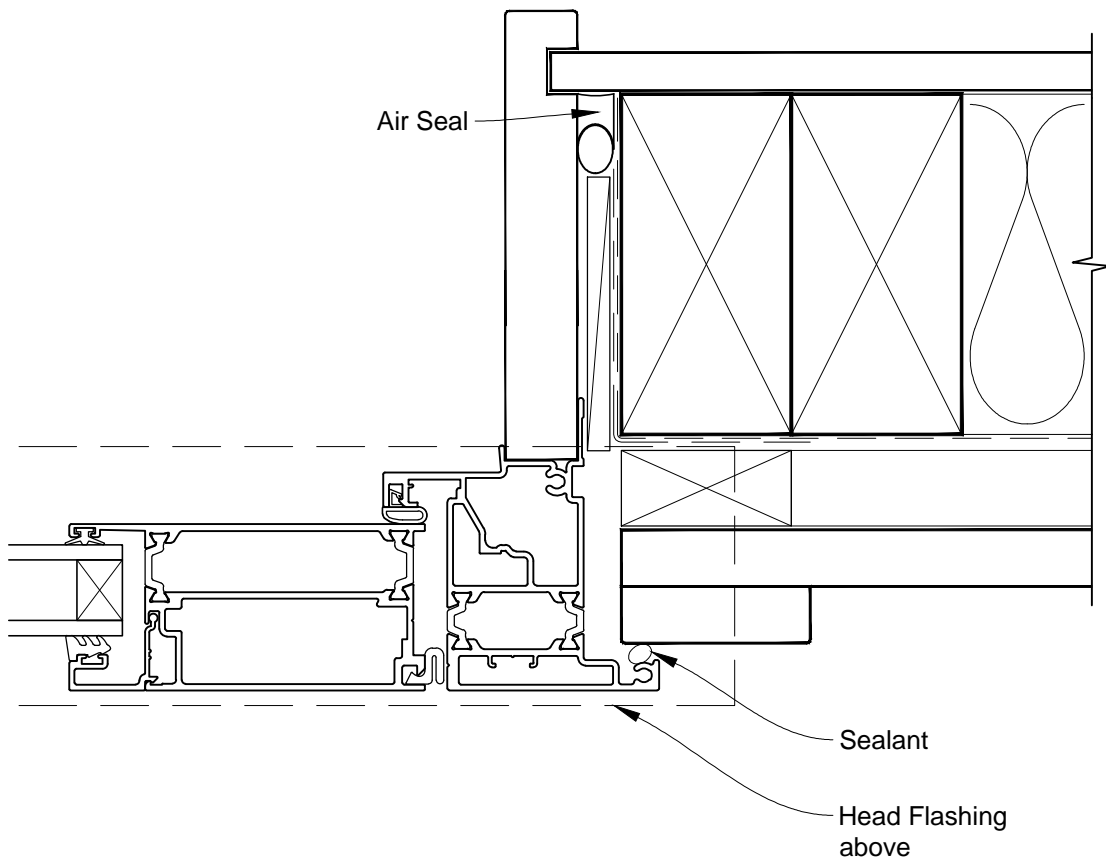

# INSTALLATION DETAIL - METRO THERMAL HEART HINGED DOOR OPEN OUT ON BOARD & BATTEN CAVITY CONSTRUCTION

Date: 01.03.14

Scale: 1:2

CAD Ref.: MTHOBB-CH

# INSTALLATION DETAIL - METRO THERMAL HEART HINGED DOOR OPEN OUT ON BOARD & BATTEN CAVITY CONSTRUCTION

Date: 01.03.14

Scale: 1:2

CAD Ref.: MTHOBB-CJ

# INSTALLATION DETAIL - METRO THERMAL HEART HINGED DOOR OPEN OUT ON BOARD & BATTEN CAVITY CONSTRUCTION

Date: 01.03.14

Scale: 1:2

CAD Ref.: MTHOBB-CS

# INSTALLATION DETAIL - METRO THERMAL HEART HINGED DOOR OPEN OUT ON BOARD & BATTEN DIRECT FIXED CLADDING

Date: 01.03.14

Scale: 1:2

CAD Ref.: MTHOBB-DH