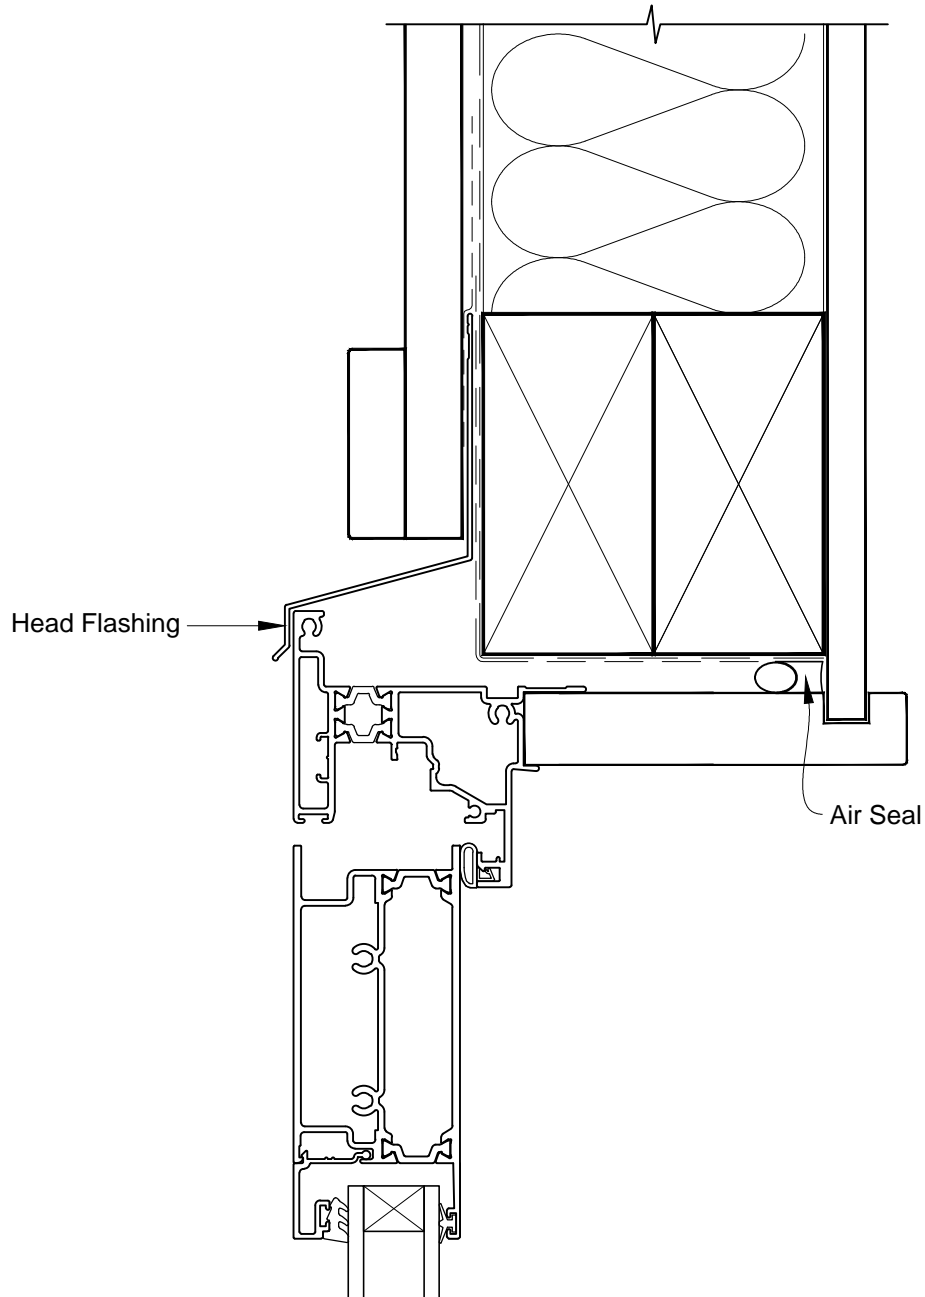

# INSTALLATION DETAIL - METRO THERMAL HEART HINGED DOOR OPEN OUT ON BOARD & BATTEN CAVITY CONSTRUCTION

Date: 01.03.14

Scale: 1:2

CAD Ref.: MTHOBB-CJ

# INSTALLATION DETAIL - METRO THERMAL HEART HINGED DOOR OPEN OUT ON BOARD & BATTEN CAVITY CONSTRUCTION

Date: 01.03.14

Scale: 1:2

CAD Ref.: MTHOBB-CS

# INSTALLATION DETAIL - METRO THERMAL HEART HINGED DOOR OPEN OUT ON BOARD & BATTEN DIRECT FIXED CLADDING

Date: 01.03.14

Scale: 1:2

CAD Ref.: MTHOBB-DH