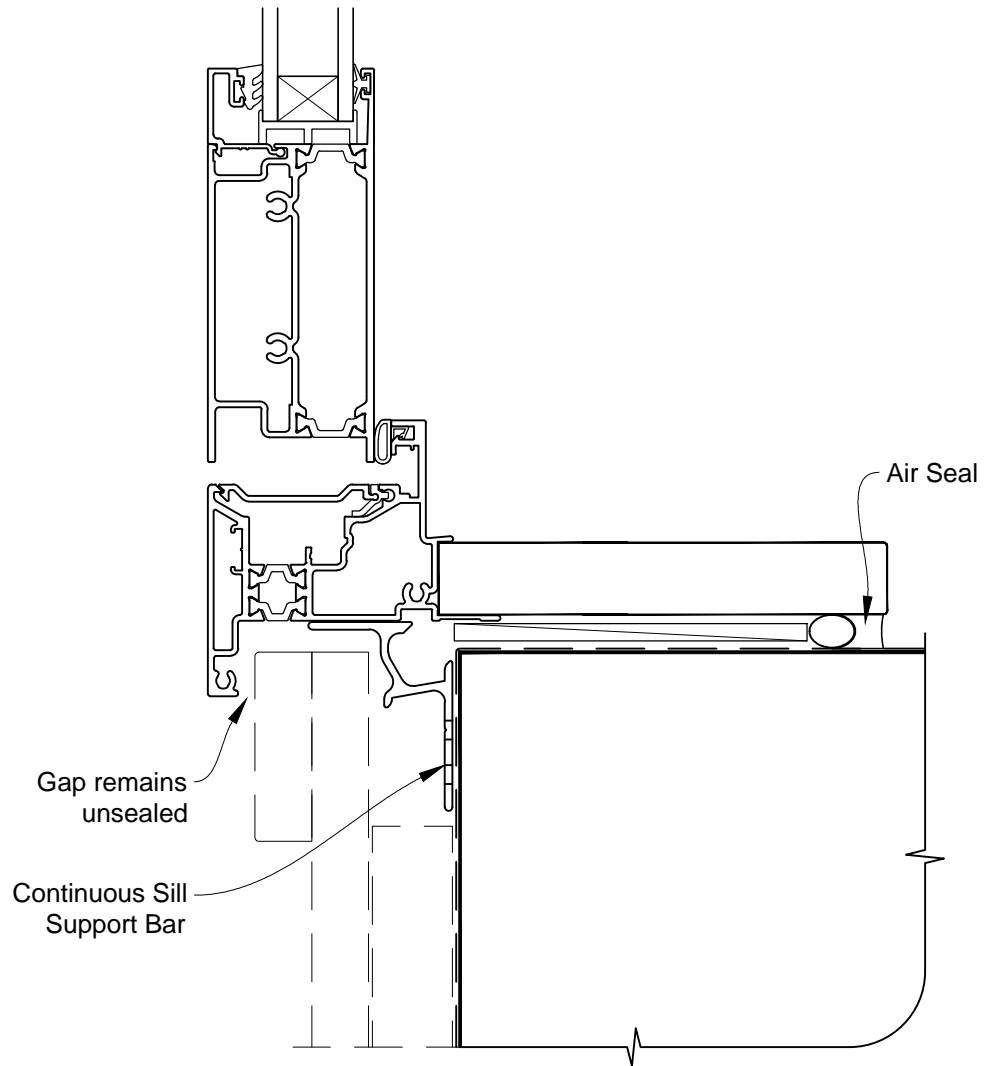

# INSTALLATION DETAIL - METRO THERMAL HEART HINGED DOOR OPEN OUT ON BOARD & BATTEN CAVITY CONSTRUCTION

Date: 01.03.14

Scale: 1:2

CAD Ref.: MTHOBB-CH

# INSTALLATION DETAIL - METRO THERMAL HEART HINGED DOOR OPEN OUT ON BOARD & BATTEN CAVITY CONSTRUCTION

Date: 01.03.14

Scale: 1:2

CAD Ref.: MTHOBB-CJ

# INSTALLATION DETAIL - METRO THERMAL HEART HINGED DOOR OPEN OUT ON BOARD & BATTEN CAVITY CONSTRUCTION

Date: 01.03.14

Scale: 1:2

CAD Ref.: MTHOBB-CS

# INSTALLATION DETAIL - METRO THERMAL HEART HINGED DOOR OPEN OUT ON BOARD & BATTEN DIRECT FIXED CLADDING

Date: 01.03.14

Scale: 1:2

CAD Ref.: MTHOBB-DH