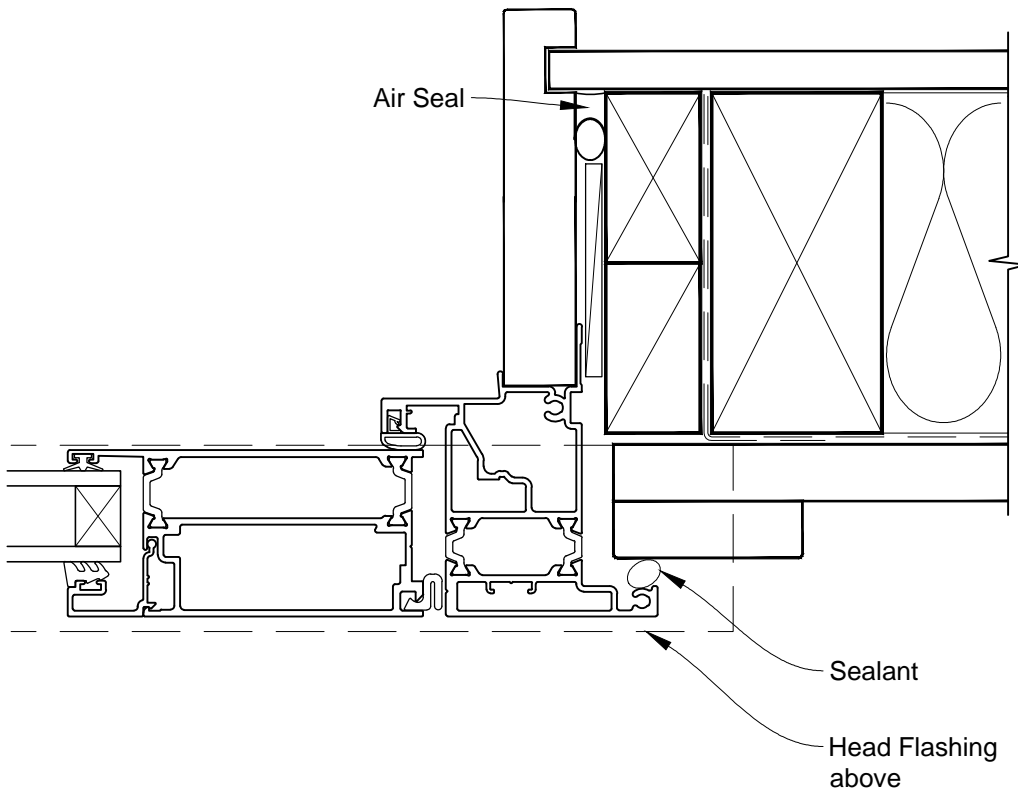

# INSTALLATION DETAIL - METRO THERMAL HEART HINGED DOOR OPEN OUT ON BOARD & BATTEN CAVITY CONSTRUCTION

Date: 01.03.14

Scale: 1:2

CAD Ref.: MTHOBB-CS

# INSTALLATION DETAIL - METRO THERMAL HEART HINGED DOOR OPEN OUT ON BOARD & BATTEN DIRECT FIXED CLADDING

Date: 01.03.14

Scale: 1:2

CAD Ref.: MTHOBB-DH

# INSTALLATION DETAIL - METRO THERMAL HEART HINGED DOOR OPEN OUT ON BOARD & BATTEN DIRECT FIXED CLADDING

Date: 01.03.14

Scale: 1:2

CAD Ref.: MTHOBB-DJ