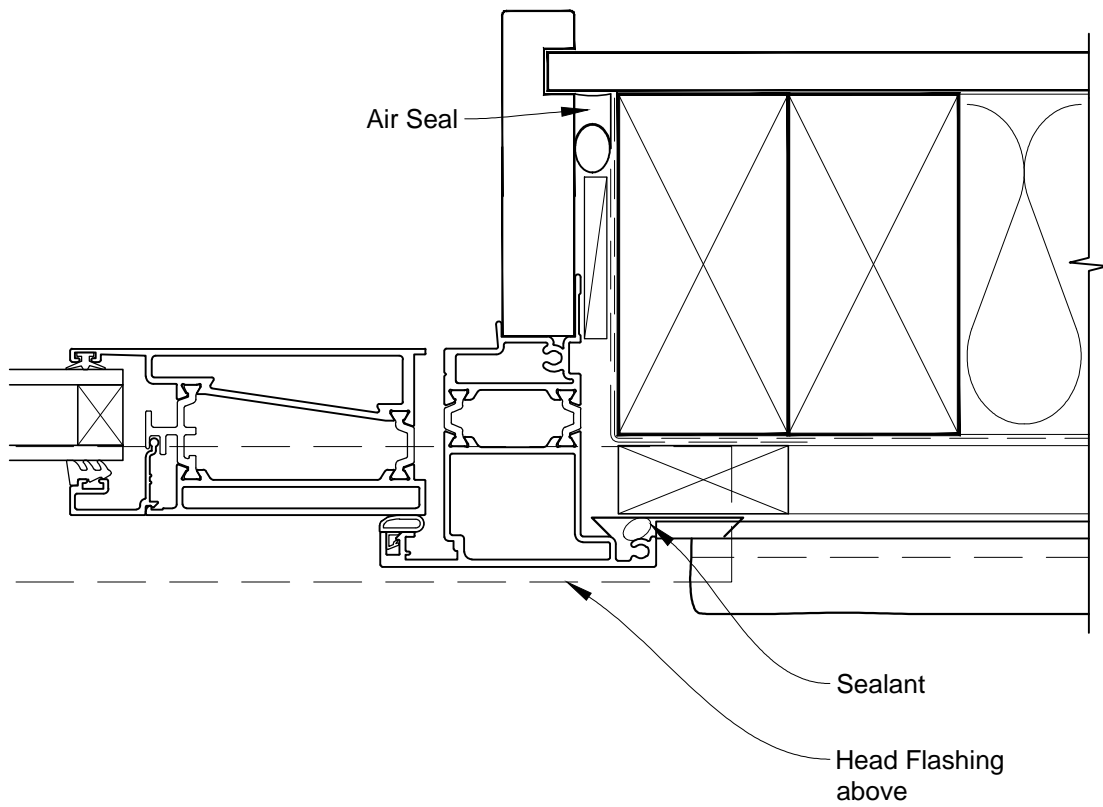

# INSTALLATION DETAIL - METRO THERMAL HEART HINGED DOOR OPEN IN ON STUCCO CAVITY CONSTRUCTION

Date: 01.03.14

Scale: 1:2

CAD Ref.: MTHIST-CH

# INSTALLATION DETAIL - METRO THERMAL HEART HINGED DOOR OPEN IN ON STUCCO CAVITY CONSTRUCTION

Date: 01.03.14

Scale: 1:2

CAD Ref.: MTHIST-CJ

# INSTALLATION DETAIL - METRO THERMAL HEART HINGED DOOR OPEN IN ON STUCCO CAVITY CONSTRUCTION

Date: 01.03.14

Scale: 1:2

CAD Ref.: MTHIST-CS