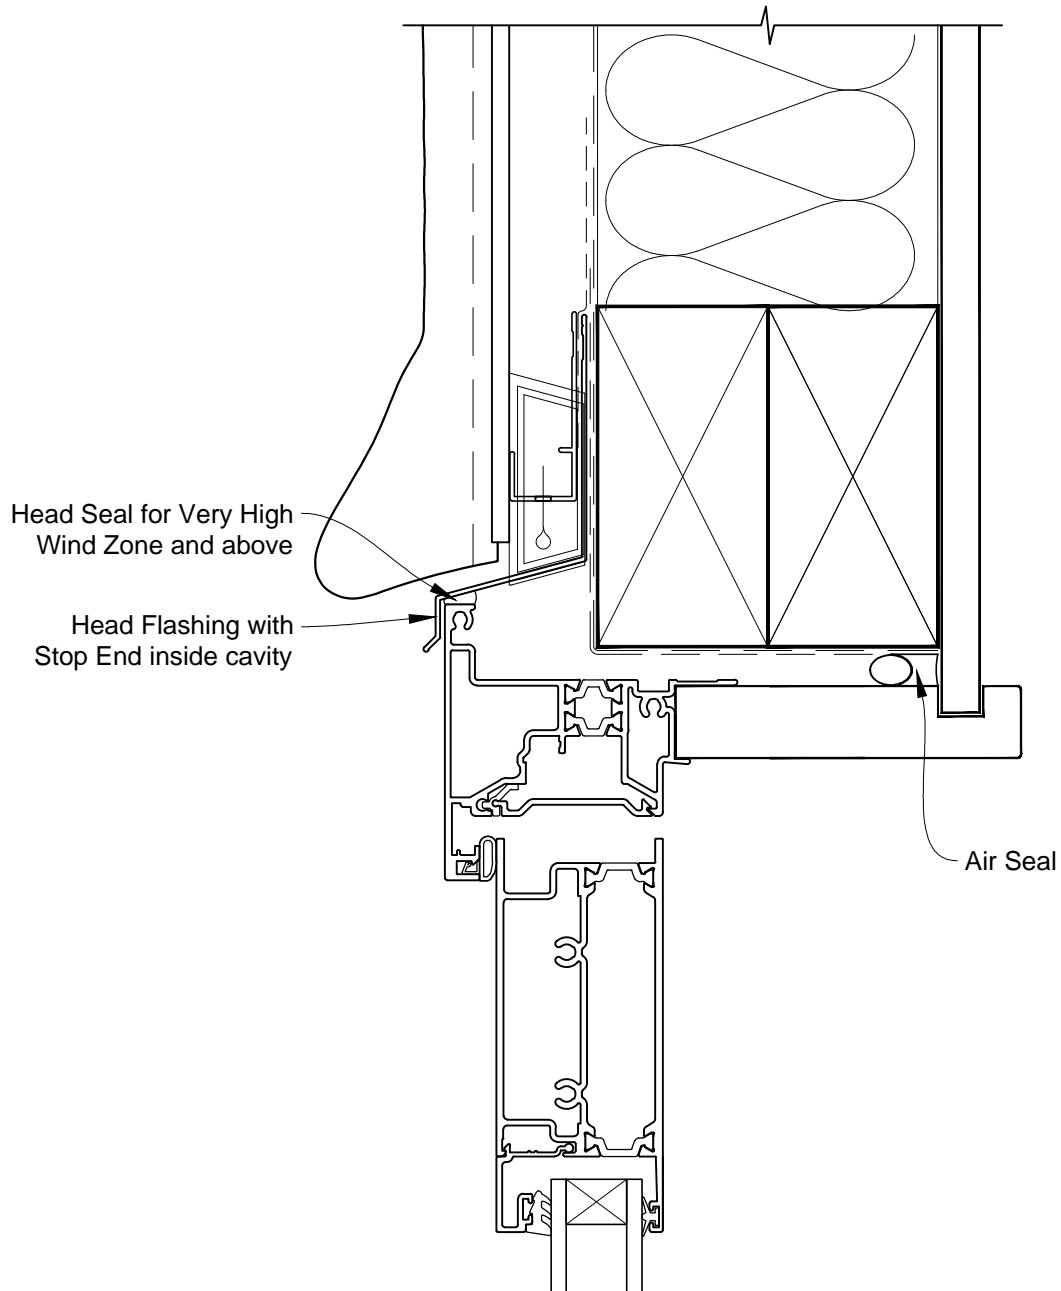

# INSTALLATION DETAIL - METRO THERMAL HEART HINGED DOOR OPEN IN ON STUCCO CAVITY CONSTRUCTION

Date: 01.03.14

Scale: 1:2

CAD Ref.: MTHIST-CH

# INSTALLATION DETAIL - METRO THERMAL HEART HINGED DOOR OPEN IN ON STUCCO CAVITY CONSTRUCTION

Date: 01.03.14

Scale: 1:2

CAD Ref.: MTHIST-CJ

# INSTALLATION DETAIL - METRO THERMAL HEART HINGED DOOR OPEN IN ON STUCCO CAVITY CONSTRUCTION

Date: 01.03.14

Scale: 1:2

CAD Ref.: MTHIST-CS