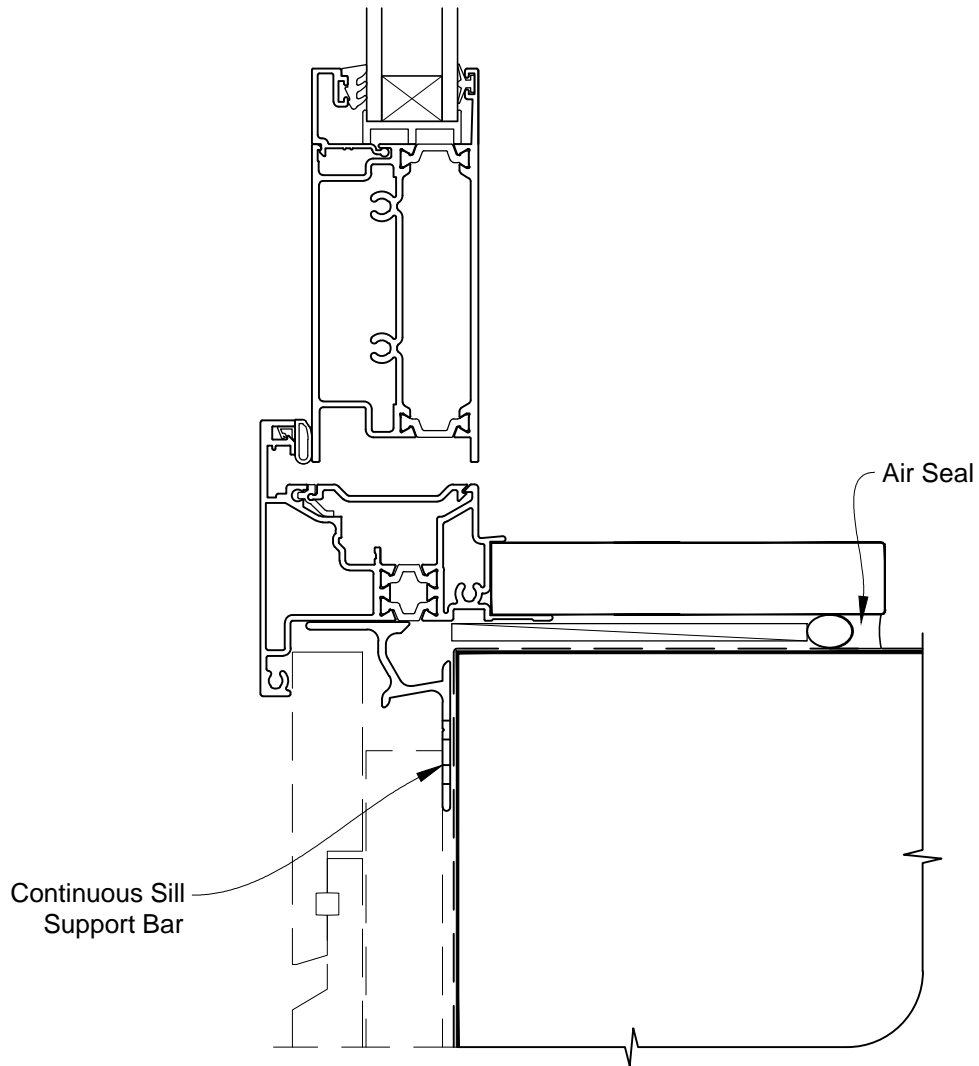

INSTALLATION DETAIL - METRO THERMAL HEART HINGED DOOR OPEN IN ON RUSTICATED WEATHERBOARD CAVITY CONSTRUCTION

Date: 01.03.14

Scale: 1:2

CAD Ref.: MTHIRW-CH

INSTALLATION DETAIL - METRO THERMAL HEART HINGED DOOR OPEN IN ON RUSTICATED WEATHERBOARD CAVITY CONSTRUCTION

Date: 01.03.14

Scale: 1:2

CAD Ref.: MTHIRW-CJ

INSTALLATION DETAIL - METRO THERMAL HEART HINGED DOOR OPEN IN ON RUSTICATED WEATHERBOARD CAVITY CONSTRUCTION

Date: 01.03.14

Scale: 1:2

CAD Ref.: MTHIRW-CS

INSTALLATION DETAIL - METRO THERMAL HEART HINGED DOOR OPEN IN ON RUSTICATED WEATHERBOARD DIRECT FIXED CLADDING

Date: 01.03.14

Scale: 1:2

CAD Ref.: MTHIRW-DH

**INSTALLATION DETAIL - METRO THERMAL HEART
HINGED DOOR OPEN IN ON RUSTICATED WEATHERBOARD
DIRECT FIXED CLADDING**

Date: 01.03.14

Scale: 1:2

CAD Ref.: MTHIRW-DJ

INSTALLATION DETAIL - METRO THERMAL HEART HINGED DOOR OPEN IN ON RUSTICATED WEATHERBOARD DIRECT FIXED CLADDING

Date: 01.03.14

Scale: 1:2

CAD Ref.: MTHIRW-DS