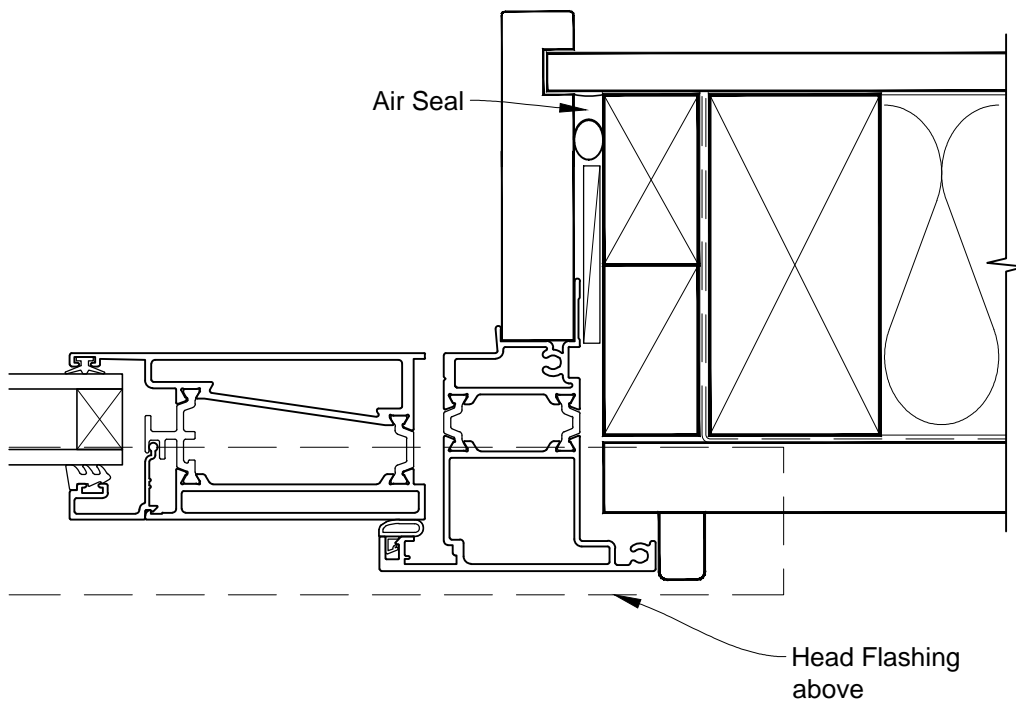

INSTALLATION DETAIL - METRO THERMAL HEART HINGED DOOR OPEN IN ON RUSTICATED WEATHERBOARD CAVITY CONSTRUCTION

Date: 01.03.14

Scale: 1:2

CAD Ref.: MTHIRW-CH

INSTALLATION DETAIL - METRO THERMAL HEART HINGED DOOR OPEN IN ON RUSTICATED WEATHERBOARD CAVITY CONSTRUCTION

Date: 01.03.14

Scale: 1:2

CAD Ref.: MTHIRW-CJ

INSTALLATION DETAIL - METRO THERMAL HEART HINGED DOOR OPEN IN ON RUSTICATED WEATHERBOARD CAVITY CONSTRUCTION

Date: 01.03.14

Scale: 1:2

CAD Ref.: MTHIRW-CS

INSTALLATION DETAIL - METRO THERMAL HEART HINGED DOOR OPEN IN ON RUSTICATED WEATHERBOARD DIRECT FIXED CLADDING

Date: 01.03.14

Scale: 1:2

CAD Ref.: MTHIRW-DH

**INSTALLATION DETAIL - METRO THERMAL HEART
HINGED DOOR OPEN IN ON RUSTICATED WEATHERBOARD
DIRECT FIXED CLADDING**

Date: 01.03.14

Scale: 1:2

CAD Ref.: MTHIRW-DJ

INSTALLATION DETAIL - METRO THERMAL HEART HINGED DOOR OPEN IN ON RUSTICATED WEATHERBOARD DIRECT FIXED CLADDING

Date: 01.03.14

Scale: 1:2

CAD Ref.: MTHIRW-DS