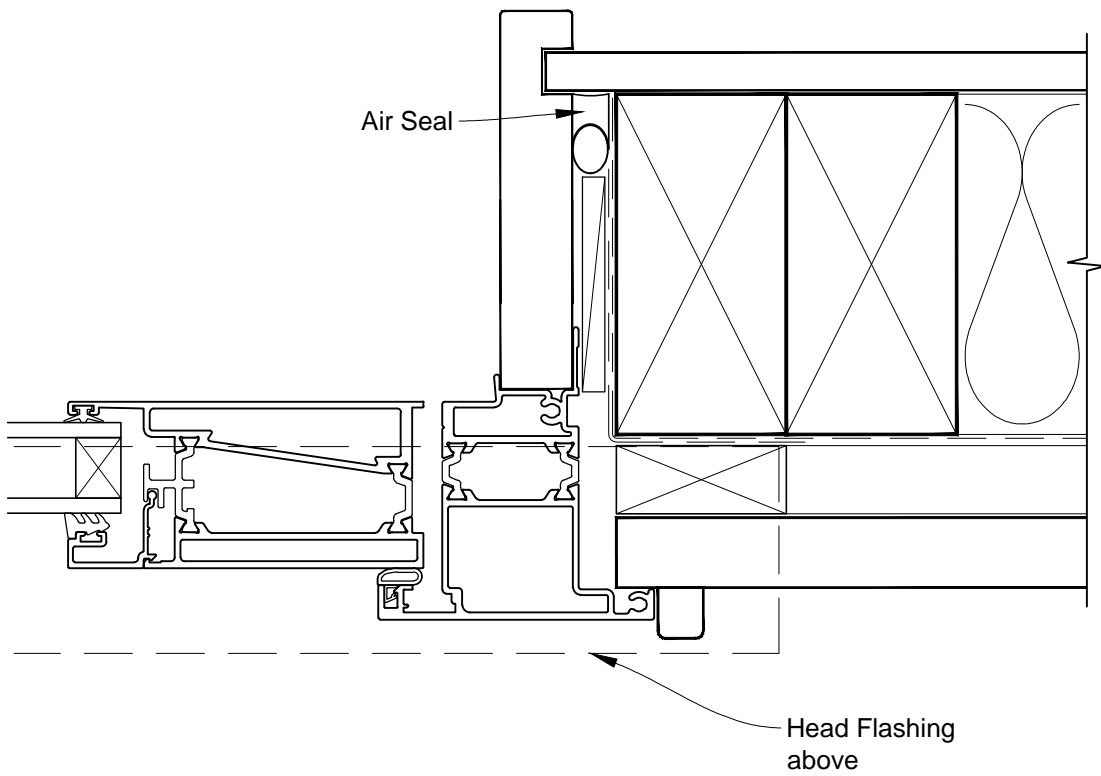

INSTALLATION DETAIL - METRO THERMAL HEART HINGED DOOR OPEN IN ON RUSTICATED WEATHERBOARD CAVITY CONSTRUCTION

Date: 01.03.14

Scale: 1:2

CAD Ref.: MTHIRW-CH

INSTALLATION DETAIL - METRO THERMAL HEART HINGED DOOR OPEN IN ON RUSTICATED WEATHERBOARD CAVITY CONSTRUCTION

Date: 01.03.14

Scale: 1:2

CAD Ref.: MTHIRW-CJ

INSTALLATION DETAIL - METRO THERMAL HEART HINGED DOOR OPEN IN ON RUSTICATED WEATHERBOARD CAVITY CONSTRUCTION

Date: 01.03.14

Scale: 1:2

CAD Ref.: MTHIRW-CS

INSTALLATION DETAIL - METRO THERMAL HEART HINGED DOOR OPEN IN ON RUSTICATED WEATHERBOARD DIRECT FIXED CLADDING

Date: 01.03.14

Scale: 1:2

CAD Ref.: MTHIRW-DH

**INSTALLATION DETAIL - METRO THERMAL HEART
HINGED DOOR OPEN IN ON RUSTICATED WEATHERBOARD
DIRECT FIXED CLADDING**

Date: 01.03.14

Scale: 1:2

CAD Ref.: MTHIRW-DJ

INSTALLATION DETAIL - METRO THERMAL HEART HINGED DOOR OPEN IN ON RUSTICATED WEATHERBOARD DIRECT FIXED CLADDING

Date: 01.03.14

Scale: 1:2

CAD Ref.: MTHIRW-DS