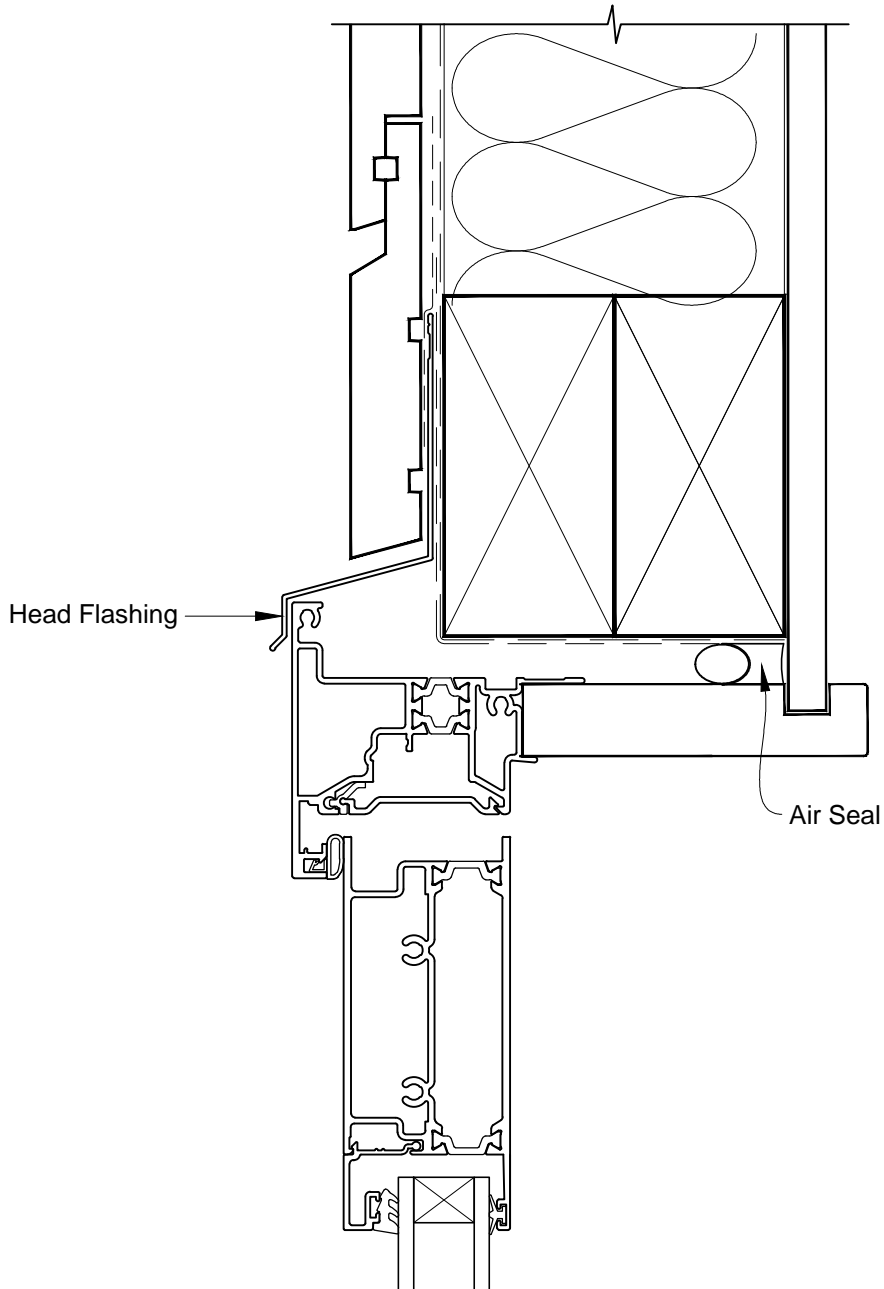

INSTALLATION DETAIL - METRO THERMAL HEART HINGED DOOR OPEN IN ON RUSTICATED WEATHERBOARD CAVITY CONSTRUCTION

Date: 01.03.14

Scale: 1:2

CAD Ref.: MTHIRW-CH

INSTALLATION DETAIL - METRO THERMAL HEART HINGED DOOR OPEN IN ON RUSTICATED WEATHERBOARD CAVITY CONSTRUCTION

Date: 01.03.14

Scale: 1:2

CAD Ref.: MTHIRW-CJ

INSTALLATION DETAIL - METRO THERMAL HEART HINGED DOOR OPEN IN ON RUSTICATED WEATHERBOARD CAVITY CONSTRUCTION

Date: 01.03.14

Scale: 1:2

CAD Ref.: MTHIRW-CS

INSTALLATION DETAIL - METRO THERMAL HEART HINGED DOOR OPEN IN ON RUSTICATED WEATHERBOARD DIRECT FIXED CLADDING

Date: 01.03.14

Scale: 1:2

CAD Ref.: MTHIRW-DH

**INSTALLATION DETAIL - METRO THERMAL HEART
HINGED DOOR OPEN IN ON RUSTICATED WEATHERBOARD
DIRECT FIXED CLADDING**

Date: 01.03.14

Scale: 1:2

CAD Ref.: MTHIRW-DJ

INSTALLATION DETAIL - METRO THERMAL HEART HINGED DOOR OPEN IN ON RUSTICATED WEATHERBOARD DIRECT FIXED CLADDING

Date: 01.03.14

Scale: 1:2

CAD Ref.: MTHIRW-DS