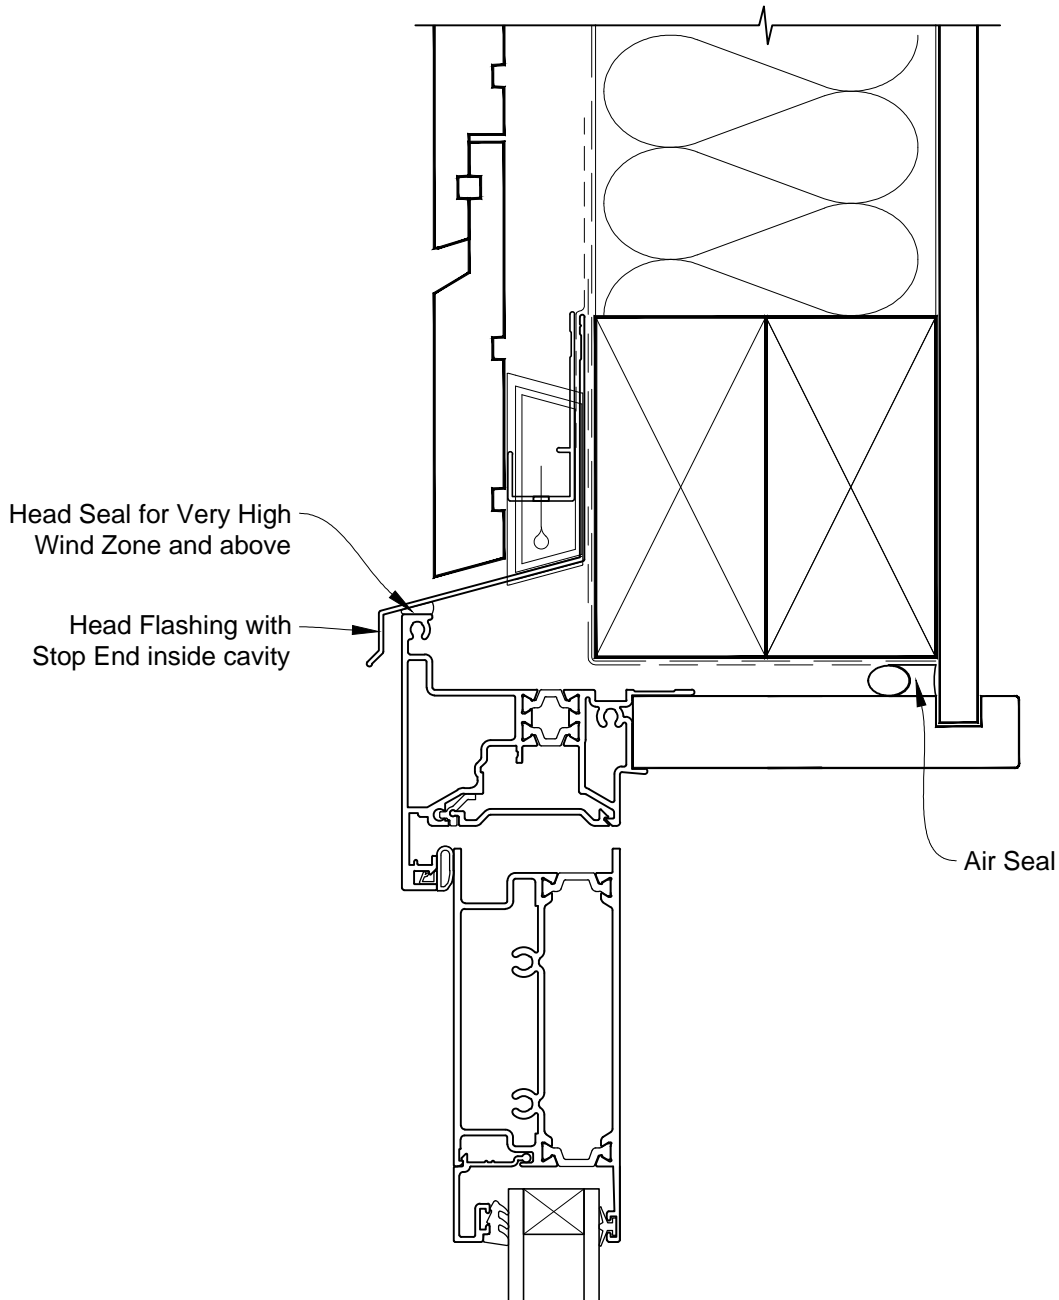

INSTALLATION DETAIL - METRO THERMAL HEART HINGED DOOR OPEN IN ON RUSTICATED WEATHERBOARD CAVITY CONSTRUCTION

Date: 01.03.14

Scale: 1:2

CAD Ref.: MTHIRW-CH

INSTALLATION DETAIL - METRO THERMAL HEART HINGED DOOR OPEN IN ON RUSTICATED WEATHERBOARD CAVITY CONSTRUCTION

Date: 01.03.14

Scale: 1:2

CAD Ref.: MTHIRW-CJ

INSTALLATION DETAIL - METRO THERMAL HEART HINGED DOOR OPEN IN ON RUSTICATED WEATHERBOARD CAVITY CONSTRUCTION

Date: 01.03.14

Scale: 1:2

CAD Ref.: MTHIRW-CS

INSTALLATION DETAIL - METRO THERMAL HEART HINGED DOOR OPEN IN ON RUSTICATED WEATHERBOARD DIRECT FIXED CLADDING

Date: 01.03.14

Scale: 1:2

CAD Ref.: MTHIRW-DH

**INSTALLATION DETAIL - METRO THERMAL HEART
HINGED DOOR OPEN IN ON RUSTICATED WEATHERBOARD
DIRECT FIXED CLADDING**

Date: 01.03.14

Scale: 1:2

CAD Ref.: MTHIRW-DJ

INSTALLATION DETAIL - METRO THERMAL HEART HINGED DOOR OPEN IN ON RUSTICATED WEATHERBOARD DIRECT FIXED CLADDING

Date: 01.03.14

Scale: 1:2

CAD Ref.: MTHIRW-DS