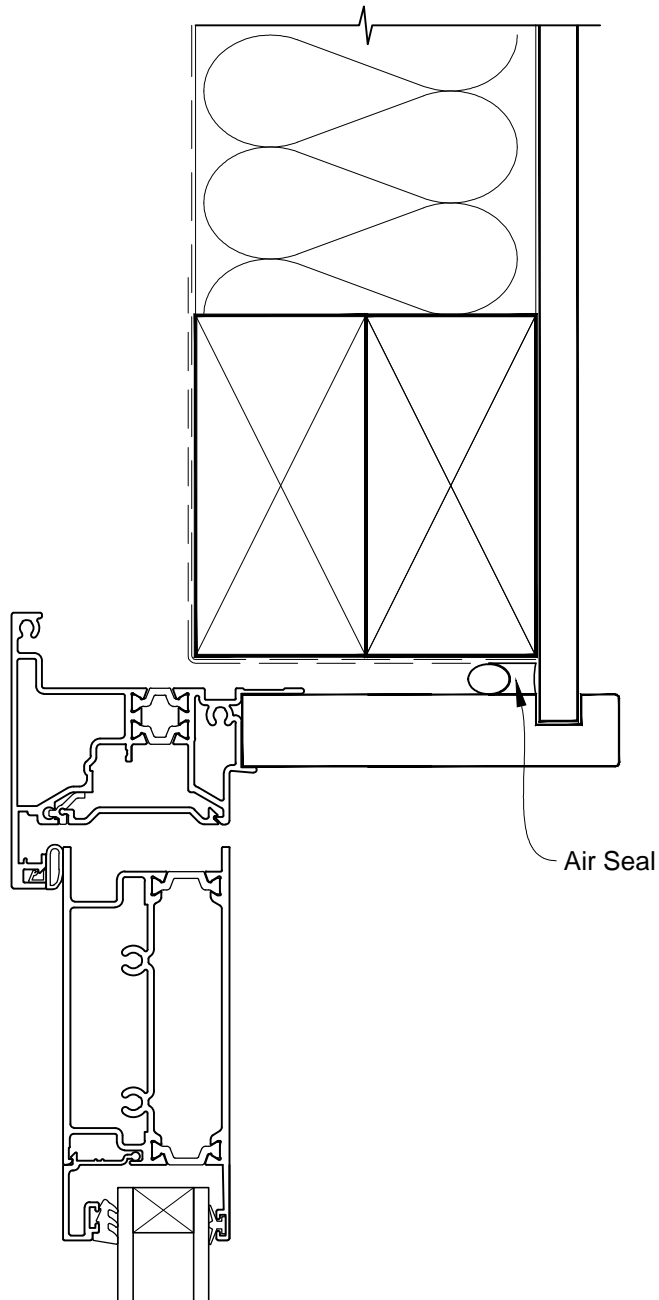

INSTALLATION DETAIL - METRO THERMAL HEART HINGED DOOR OPEN IN ON NO CLADDING CAVITY CONSTRUCTION

Date: 01.03.14

Scale: 1:2

CAD Ref.: MTHINC-CH

INSTALLATION DETAIL - METRO THERMAL HEART HINGED DOOR OPEN IN ON NO CLADDING CAVITY CONSTRUCTION

Date: 01.03.14

Scale: 1:2

CAD Ref.: MTHINC-CJ

INSTALLATION DETAIL - METRO THERMAL HEART HINGED DOOR OPEN IN ON NO CLADDING CAVITY CONSTRUCTION

Date: 01.03.14

Scale: 1:2

CAD Ref.: MTHINC-CS

**INSTALLATION DETAIL - METRO THERMAL HEART
HINGED DOOR OPEN IN ON NO CLADDING
DIRECT FIXED CLADDING**