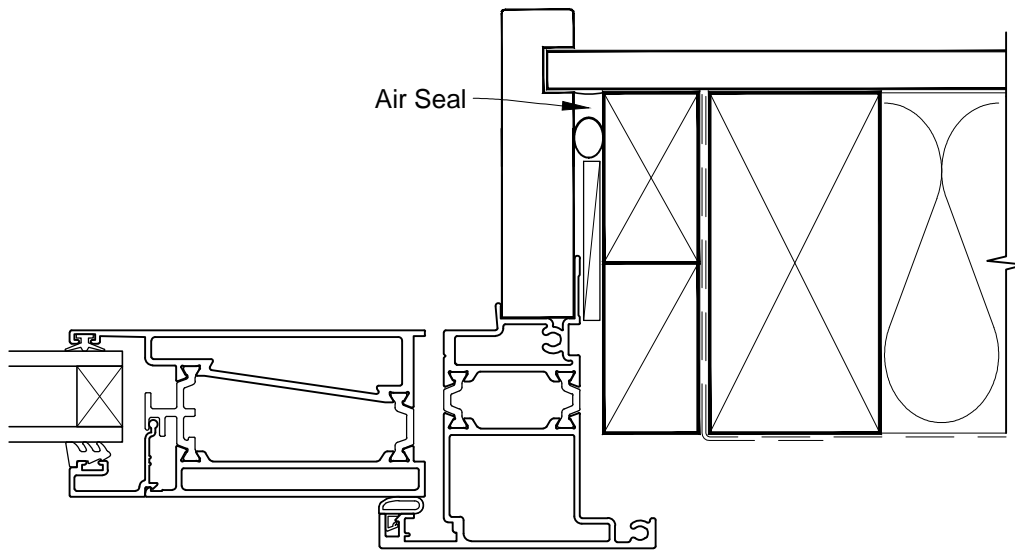

Date: 01.03.14

Scale: 1:2

CAD Ref.: MTHINC-DH

**INSTALLATION DETAIL - METRO THERMAL HEART
HINGED DOOR OPEN IN ON NO CLADDING
DIRECT FIXED CLADDING**

Date: 01.03.14

Scale: 1:2

CAD Ref.: MTHINC-DJ

**INSTALLATION DETAIL - METRO THERMAL HEART
HINGED DOOR OPEN IN ON NO CLADDING
DIRECT FIXED CLADDING**

Date: 01.03.14

Scale: 1:2

CAD Ref.: MTHINC-DS