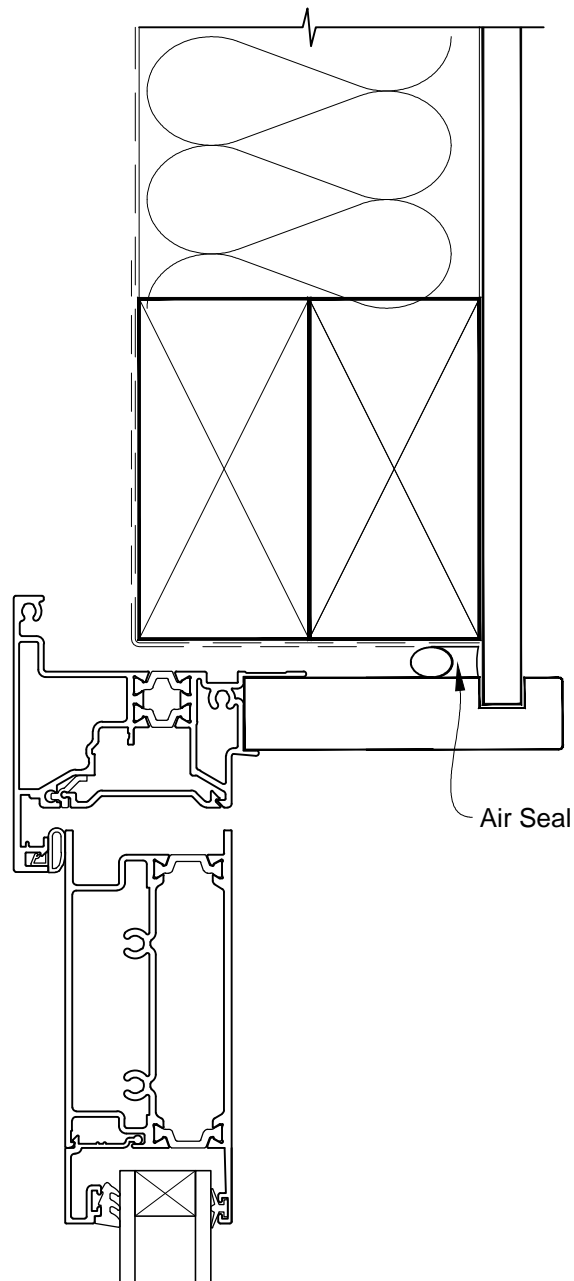

INSTALLATION DETAIL - METRO THERMAL HEART HINGED DOOR OPEN IN ON NO CLADDING CAVITY CONSTRUCTION

Date: 01.03.14

Scale: 1:2

CAD Ref.: MTHINC-CH

INSTALLATION DETAIL - METRO THERMAL HEART HINGED DOOR OPEN IN ON NO CLADDING CAVITY CONSTRUCTION

Date: 01.03.14

Scale: 1:2

CAD Ref.: MTHINC-CJ

INSTALLATION DETAIL - METRO THERMAL HEART HINGED DOOR OPEN IN ON NO CLADDING CAVITY CONSTRUCTION

Date: 01.03.14

Scale: 1:2

CAD Ref.: MTHINC-CS

**INSTALLATION DETAIL - METRO THERMAL HEART
HINGED DOOR OPEN IN ON NO CLADDING
DIRECT FIXED CLADDING**

Date: 01.03.14

Scale: 1:2

CAD Ref.: MTHINC-DH

**INSTALLATION DETAIL - METRO THERMAL HEART
HINGED DOOR OPEN IN ON NO CLADDING
DIRECT FIXED CLADDING**

Date: 01.03.14

Scale: 1:2

CAD Ref.: MTHINC-DJ

**INSTALLATION DETAIL - METRO THERMAL HEART
HINGED DOOR OPEN IN ON NO CLADDING
DIRECT FIXED CLADDING**