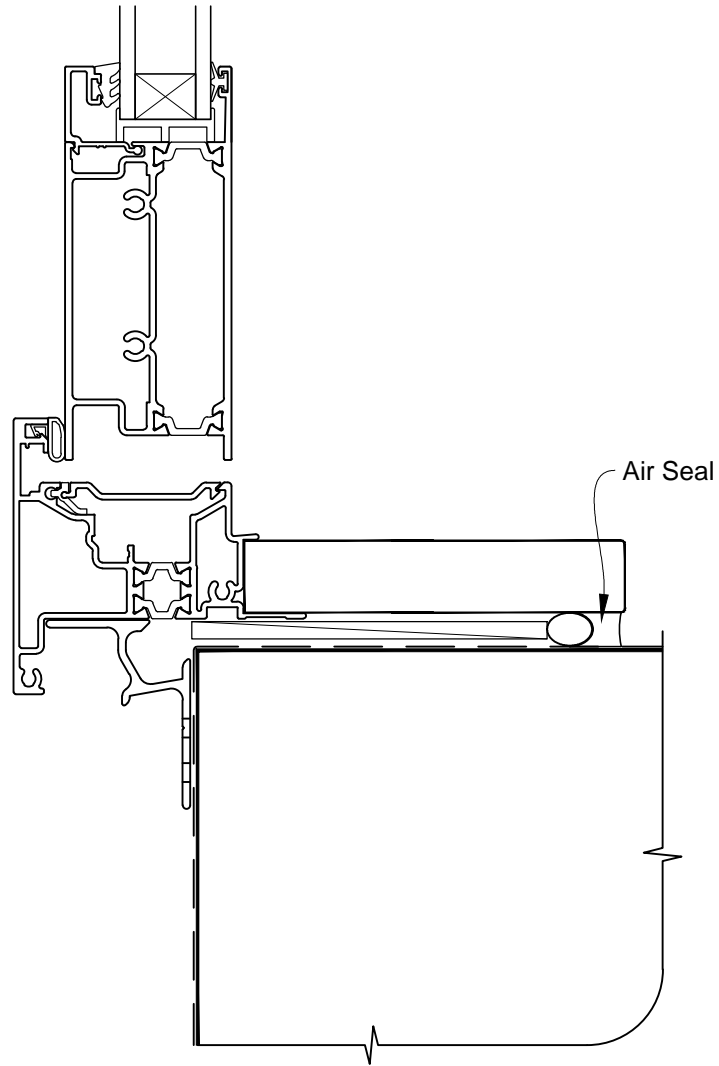

INSTALLATION DETAIL - METRO THERMAL HEART HINGED DOOR OPEN IN ON NO CLADDING CAVITY CONSTRUCTION

Date: 01.03.14

Scale: 1:2

CAD Ref.: MTHINC-CH

INSTALLATION DETAIL - METRO THERMAL HEART HINGED DOOR OPEN IN ON NO CLADDING CAVITY CONSTRUCTION

Date: 01.03.14

Scale: 1:2

CAD Ref.: MTHINC-CJ

INSTALLATION DETAIL - METRO THERMAL HEART HINGED DOOR OPEN IN ON NO CLADDING CAVITY CONSTRUCTION

Date: 01.03.14

Scale: 1:2

CAD Ref.: MTHINC-CS

**INSTALLATION DETAIL - METRO THERMAL HEART
HINGED DOOR OPEN IN ON NO CLADDING
DIRECT FIXED CLADDING**

Date: 01.03.14

Scale: 1:2

CAD Ref.: MTHINC-DH

**INSTALLATION DETAIL - METRO THERMAL HEART
HINGED DOOR OPEN IN ON NO CLADDING
DIRECT FIXED CLADDING**

Date: 01.03.14

Scale: 1:2

CAD Ref.: MTHINC-DJ

**INSTALLATION DETAIL - METRO THERMAL HEART
HINGED DOOR OPEN IN ON NO CLADDING
DIRECT FIXED CLADDING**