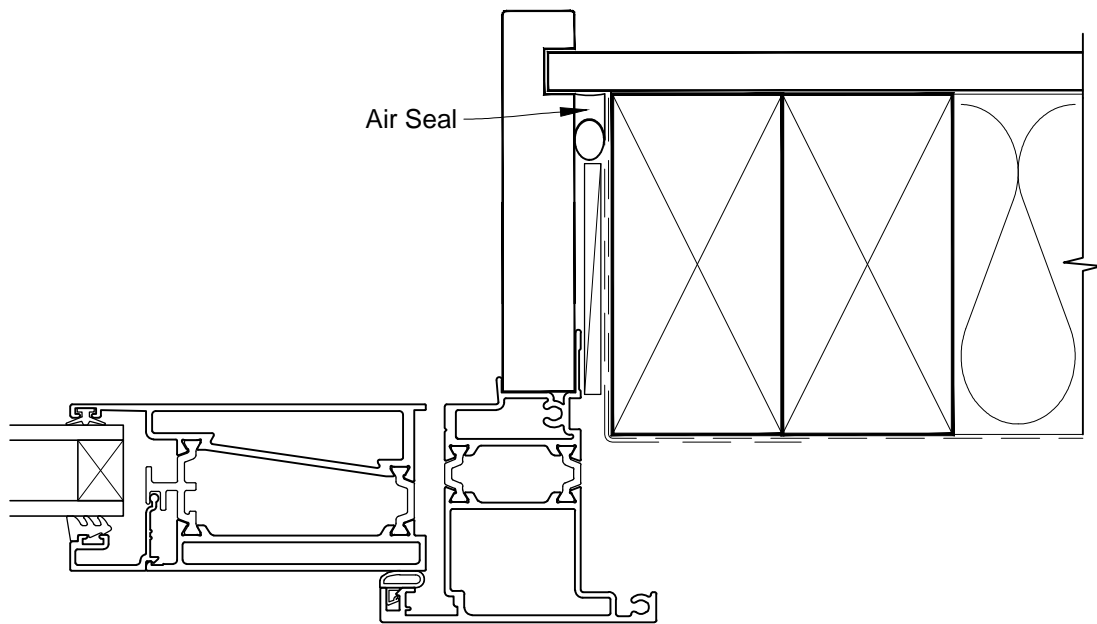

INSTALLATION DETAIL - METRO THERMAL HEART HINGED DOOR OPEN IN ON NO CLADDING CAVITY CONSTRUCTION

Date: 01.03.14

Scale: 1:2

CAD Ref.: MTHINC-CH

INSTALLATION DETAIL - METRO THERMAL HEART HINGED DOOR OPEN IN ON NO CLADDING CAVITY CONSTRUCTION

Date: 01.03.14

Scale: 1:2

CAD Ref.: MTHINC-CJ

INSTALLATION DETAIL - METRO THERMAL HEART HINGED DOOR OPEN IN ON NO CLADDING CAVITY CONSTRUCTION

Date: 01.03.14

Scale: 1:2

CAD Ref.: MTHINC-CS

**INSTALLATION DETAIL - METRO THERMAL HEART
HINGED DOOR OPEN IN ON NO CLADDING
DIRECT FIXED CLADDING**

Date: 01.03.14

Scale: 1:2

CAD Ref.: MTHINC-DH

**INSTALLATION DETAIL - METRO THERMAL HEART
HINGED DOOR OPEN IN ON NO CLADDING
DIRECT FIXED CLADDING**

Date: 01.03.14

Scale: 1:2

CAD Ref.: MTHINC-DJ

**INSTALLATION DETAIL - METRO THERMAL HEART
HINGED DOOR OPEN IN ON NO CLADDING
DIRECT FIXED CLADDING**