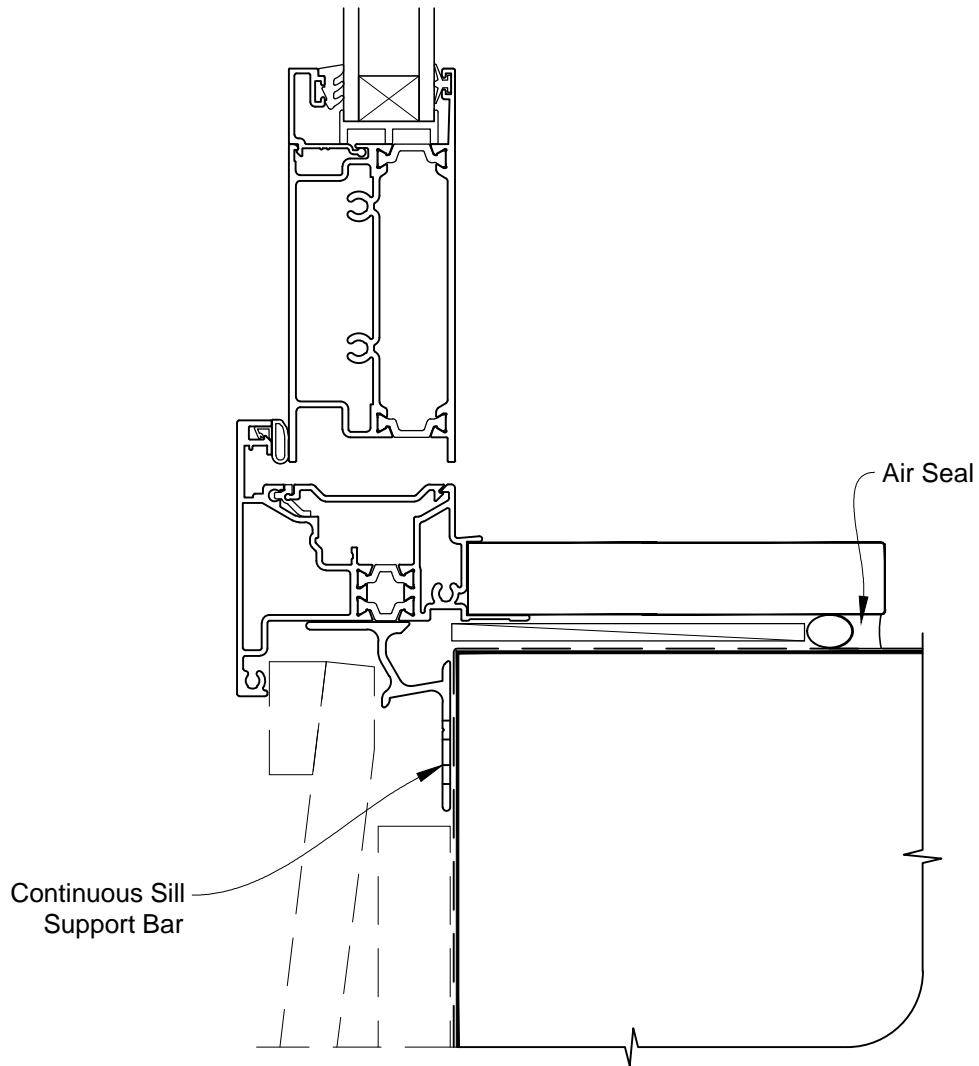

INSTALLATION DETAIL - METRO THERMAL HEART HINGED DOOR OPEN IN ON BEVELBACK WEATHERBOARD CAVITY CONSTRUCTION

Date: 01.03.14

Scale: 1:2

CAD Ref.: MTHIBW-CH

INSTALLATION DETAIL - METRO THERMAL HEART HINGED DOOR OPEN IN ON BEVELBACK WEATHERBOARD CAVITY CONSTRUCTION

Date: 01.03.14

Scale: 1:2

CAD Ref.: MTHIBW-CJ

INSTALLATION DETAIL - METRO THERMAL HEART HINGED DOOR OPEN IN ON BEVELBACK WEATHERBOARD CAVITY CONSTRUCTION

Date: 01.03.14

Scale: 1:2

CAD Ref.: MTHIBW-CS

INSTALLATION DETAIL - METRO THERMAL HEART HINGED DOOR OPEN IN ON BEVELBACK WEATHERBOARD DIRECT FIXED CLADDING

Date: 01.03.14

Scale: 1:2

CAD Ref.: MTHIBW-DH

**INSTALLATION DETAIL - METRO THERMAL HEART
HINGED DOOR OPEN IN ON BEVELBACK WEATHERBOARD
DIRECT FIXED CLADDING**

Date: 01.03.14

Scale: 1:2

CAD Ref.: MTHIBW-DJ

INSTALLATION DETAIL - METRO THERMAL HEART HINGED DOOR OPEN IN ON BEVELBACK WEATHERBOARD DIRECT FIXED CLADDING

Date: 01.03.14

Scale: 1:2

CAD Ref.: MTHIBW-DS