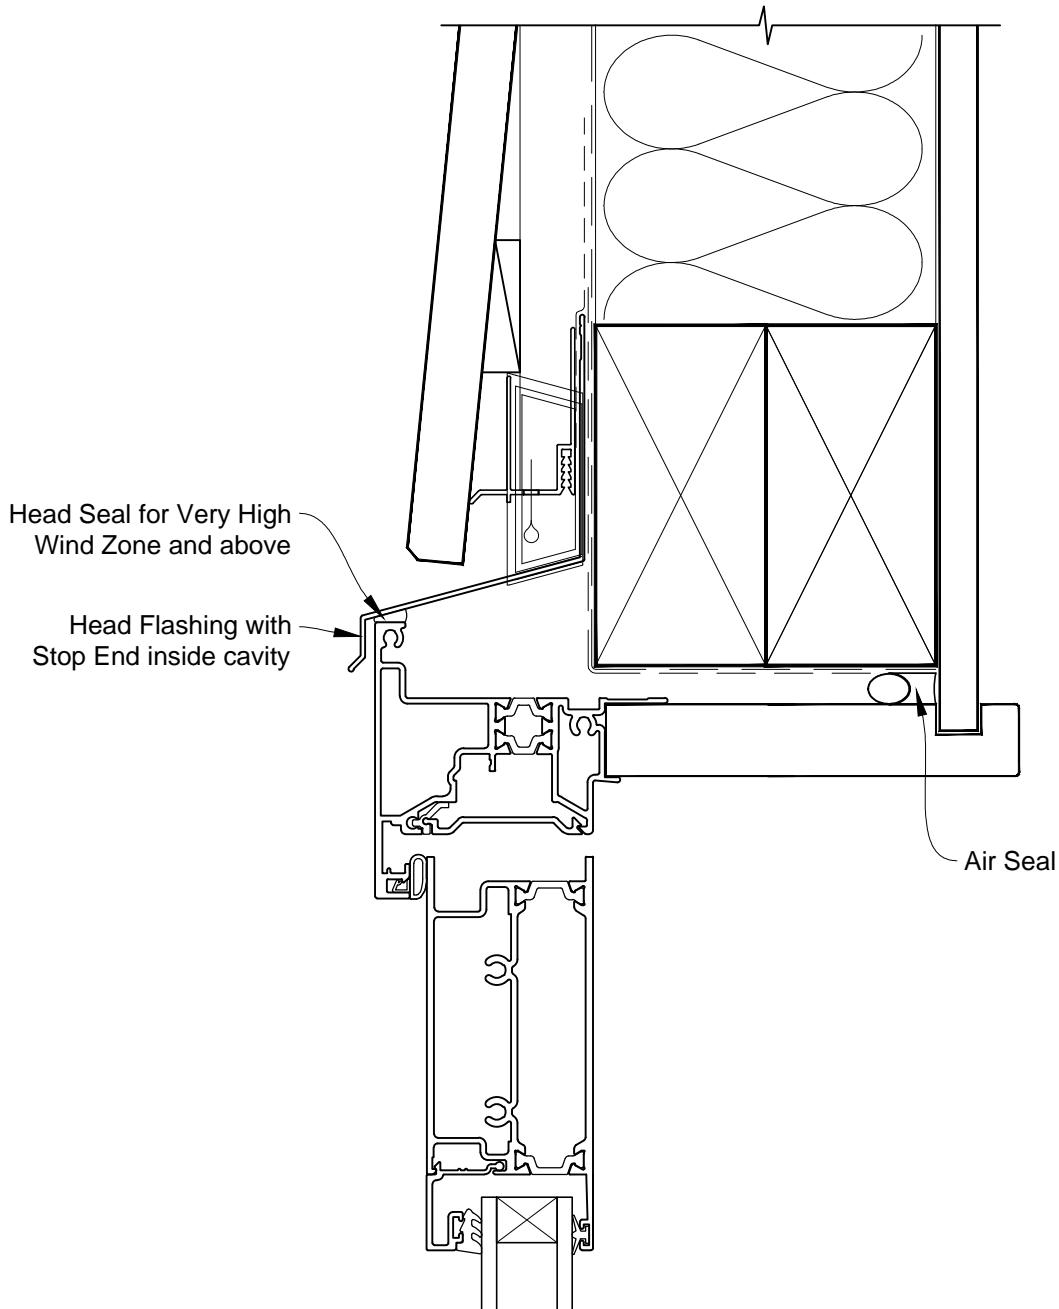

INSTALLATION DETAIL - METRO THERMAL HEART HINGED DOOR OPEN IN ON BEVELBACK WEATHERBOARD CAVITY CONSTRUCTION

Date: 01.03.14

Scale: 1:2

CAD Ref.: MTHIBW-CH

INSTALLATION DETAIL - METRO THERMAL HEART HINGED DOOR OPEN IN ON BEVELBACK WEATHERBOARD CAVITY CONSTRUCTION

Date: 01.03.14

Scale: 1:2

CAD Ref.: MTHIBW-CJ

INSTALLATION DETAIL - METRO THERMAL HEART HINGED DOOR OPEN IN ON BEVELBACK WEATHERBOARD CAVITY CONSTRUCTION

Date: 01.03.14

Scale: 1:2

CAD Ref.: MTHIBW-CS

INSTALLATION DETAIL - METRO THERMAL HEART HINGED DOOR OPEN IN ON BEVELBACK WEATHERBOARD DIRECT FIXED CLADDING