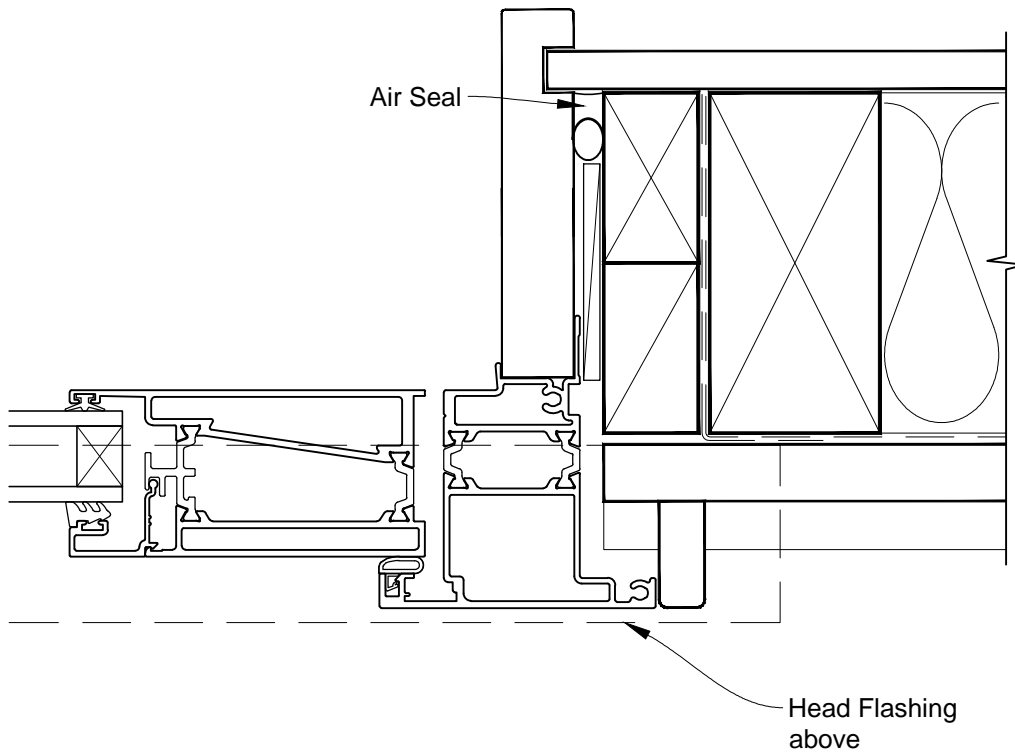

INSTALLATION DETAIL - METRO THERMAL HEART HINGED DOOR OPEN IN ON BEVELBACK WEATHERBOARD CAVITY CONSTRUCTION

Date: 01.03.14

Scale: 1:2

CAD Ref.: MTHIBW-CH

INSTALLATION DETAIL - METRO THERMAL HEART HINGED DOOR OPEN IN ON BEVELBACK WEATHERBOARD CAVITY CONSTRUCTION

Date: 01.03.14

Scale: 1:2

CAD Ref.: MTHIBW-CJ

INSTALLATION DETAIL - METRO THERMAL HEART HINGED DOOR OPEN IN ON BEVELBACK WEATHERBOARD CAVITY CONSTRUCTION

Date: 01.03.14

Scale: 1:2

CAD Ref.: MTHIBW-CS

INSTALLATION DETAIL - METRO THERMAL HEART HINGED DOOR OPEN IN ON BEVELBACK WEATHERBOARD DIRECT FIXED CLADDING

Date: 01.03.14

Scale: 1:2

CAD Ref.: MTHIBW-DH

**INSTALLATION DETAIL - METRO THERMAL HEART
HINGED DOOR OPEN IN ON BEVELBACK WEATHERBOARD
DIRECT FIXED CLADDING**

Date: 01.03.14

Scale: 1:2

CAD Ref.: MTHIBW-DJ

INSTALLATION DETAIL - METRO THERMAL HEART HINGED DOOR OPEN IN ON BEVELBACK WEATHERBOARD DIRECT FIXED CLADDING

Date: 01.03.14

Scale: 1:2

CAD Ref.: MTHIBW-DS