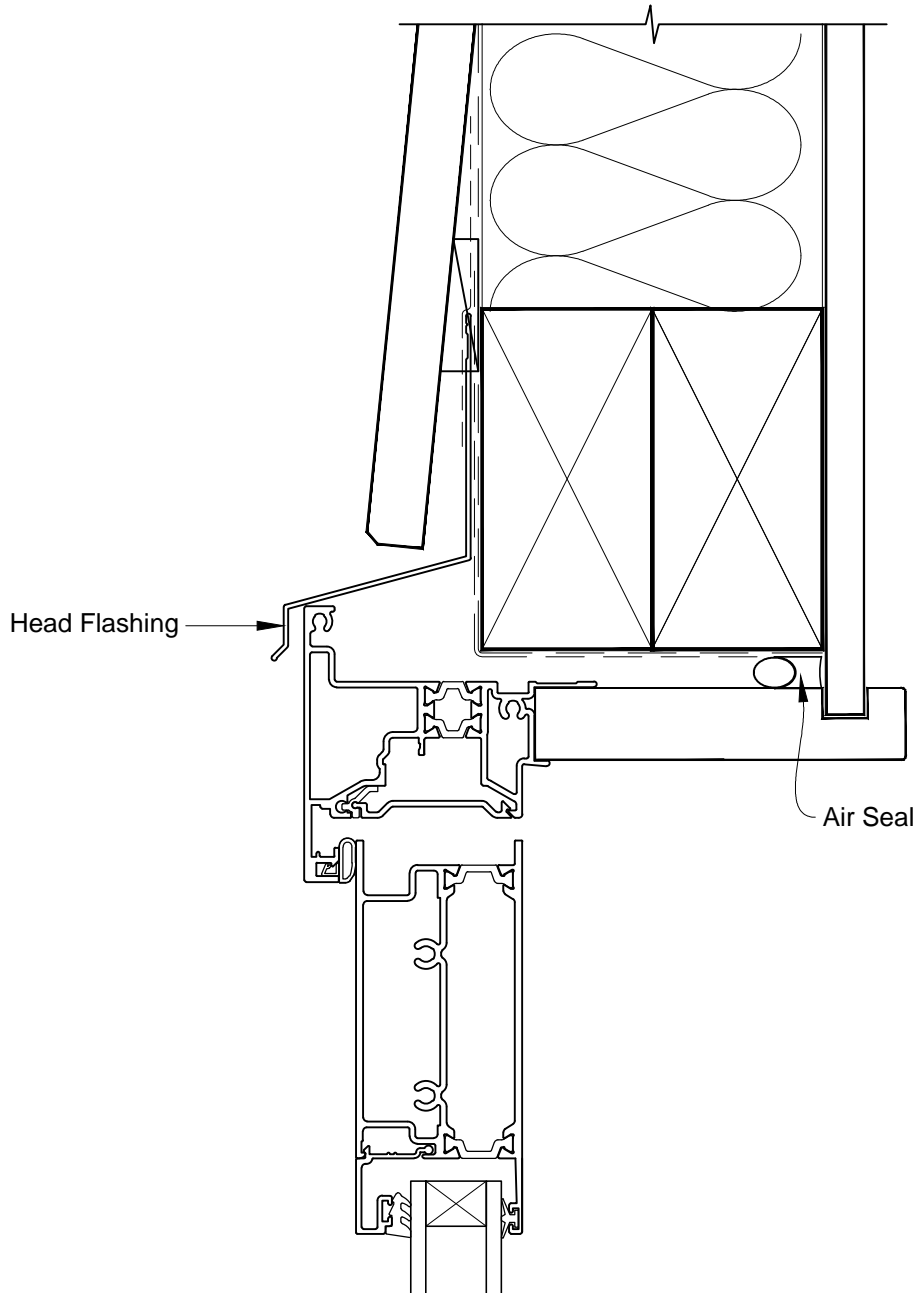

INSTALLATION DETAIL - METRO THERMAL HEART HINGED DOOR OPEN IN ON BEVELBACK WEATHERBOARD CAVITY CONSTRUCTION

Date: 01.03.14

Scale: 1:2

CAD Ref.: MTHIBW-CH

INSTALLATION DETAIL - METRO THERMAL HEART HINGED DOOR OPEN IN ON BEVELBACK WEATHERBOARD CAVITY CONSTRUCTION

Date: 01.03.14

Scale: 1:2

CAD Ref.: MTHIBW-CJ

INSTALLATION DETAIL - METRO THERMAL HEART HINGED DOOR OPEN IN ON BEVELBACK WEATHERBOARD CAVITY CONSTRUCTION

Date: 01.03.14

Scale: 1:2

CAD Ref.: MTHIBW-CS

INSTALLATION DETAIL - METRO THERMAL HEART HINGED DOOR OPEN IN ON BEVELBACK WEATHERBOARD DIRECT FIXED CLADDING

Date: 01.03.14

Scale: 1:2

CAD Ref.: MTHIBW-DH

**INSTALLATION DETAIL - METRO THERMAL HEART
HINGED DOOR OPEN IN ON BEVELBACK WEATHERBOARD
DIRECT FIXED CLADDING**

Date: 01.03.14

Scale: 1:2

CAD Ref.: MTHIBW-DJ

INSTALLATION DETAIL - METRO THERMAL HEART HINGED DOOR OPEN IN ON BEVELBACK WEATHERBOARD DIRECT FIXED CLADDING