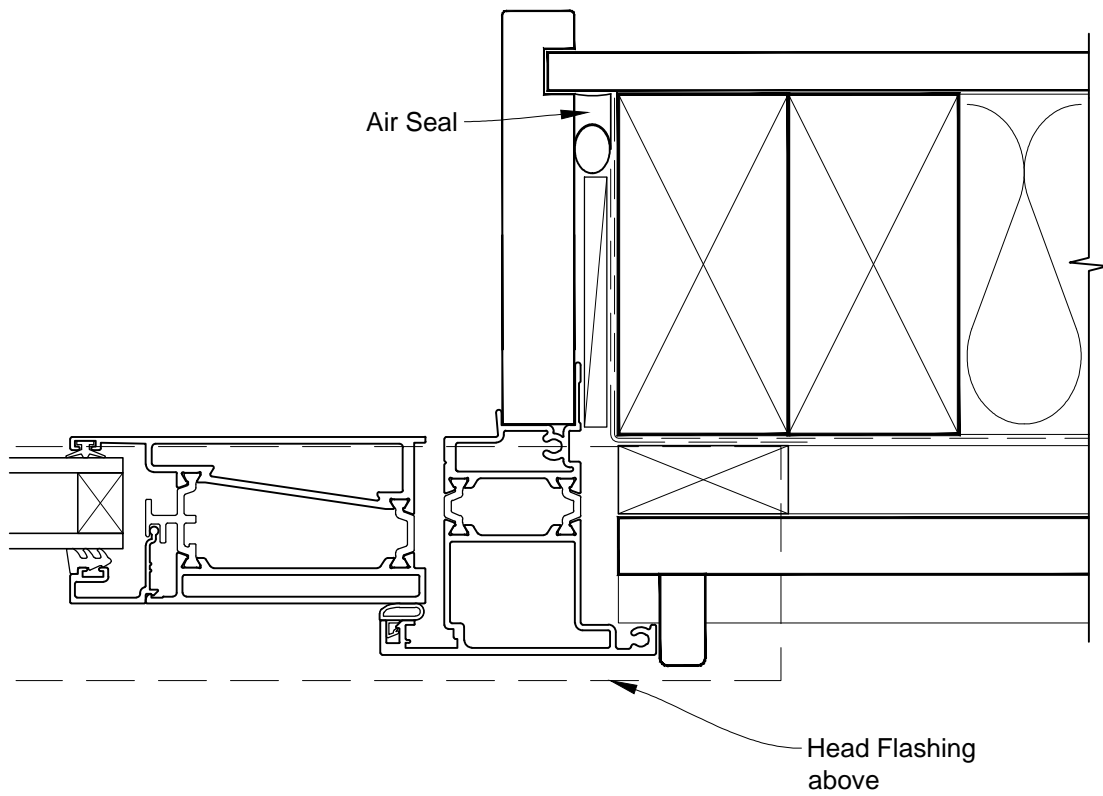

INSTALLATION DETAIL - METRO THERMAL HEART HINGED DOOR OPEN IN ON BEVELBACK WEATHERBOARD CAVITY CONSTRUCTION

Date: 01.03.14

Scale: 1:2

CAD Ref.: MTHIBW-CH

INSTALLATION DETAIL - METRO THERMAL HEART HINGED DOOR OPEN IN ON BEVELBACK WEATHERBOARD CAVITY CONSTRUCTION

Date: 01.03.14

Scale: 1:2

CAD Ref.: MTHIBW-CJ

INSTALLATION DETAIL - METRO THERMAL HEART HINGED DOOR OPEN IN ON BEVELBACK WEATHERBOARD CAVITY CONSTRUCTION

Date: 01.03.14

Scale: 1:2

CAD Ref.: MTHIBW-CS

INSTALLATION DETAIL - METRO THERMAL HEART HINGED DOOR OPEN IN ON BEVELBACK WEATHERBOARD DIRECT FIXED CLADDING

Date: 01.03.14

Scale: 1:2

CAD Ref.: MTHIBW-DH

**INSTALLATION DETAIL - METRO THERMAL HEART
HINGED DOOR OPEN IN ON BEVELBACK WEATHERBOARD
DIRECT FIXED CLADDING**

Date: 01.03.14

Scale: 1:2

CAD Ref.: MTHIBW-DJ

INSTALLATION DETAIL - METRO THERMAL HEART HINGED DOOR OPEN IN ON BEVELBACK WEATHERBOARD DIRECT FIXED CLADDING

Date: 01.03.14

Scale: 1:2

CAD Ref.: MTHIBW-DS