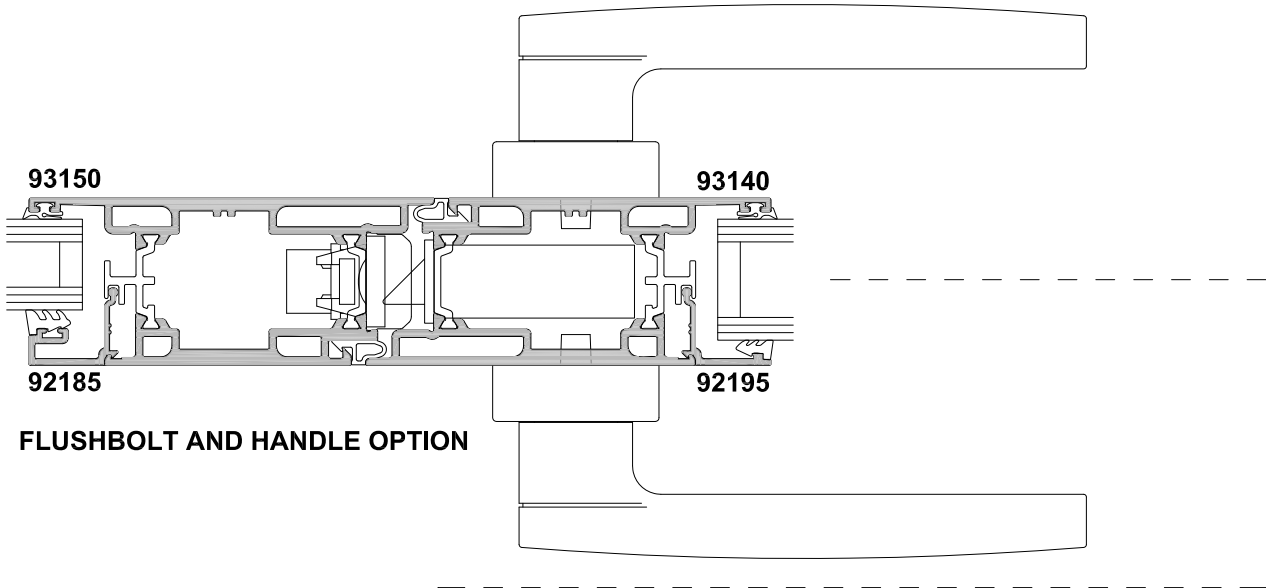

METRO THERMAL HEART, HINGED DOOR FRENCH DOOR CROSS SECTION

Cad Ref. ATHD03-0 Scale 1:2 Date 01.08.17

TWIN HANDLE OPTION

FLUSHBOLT AND HANDLE OPTION