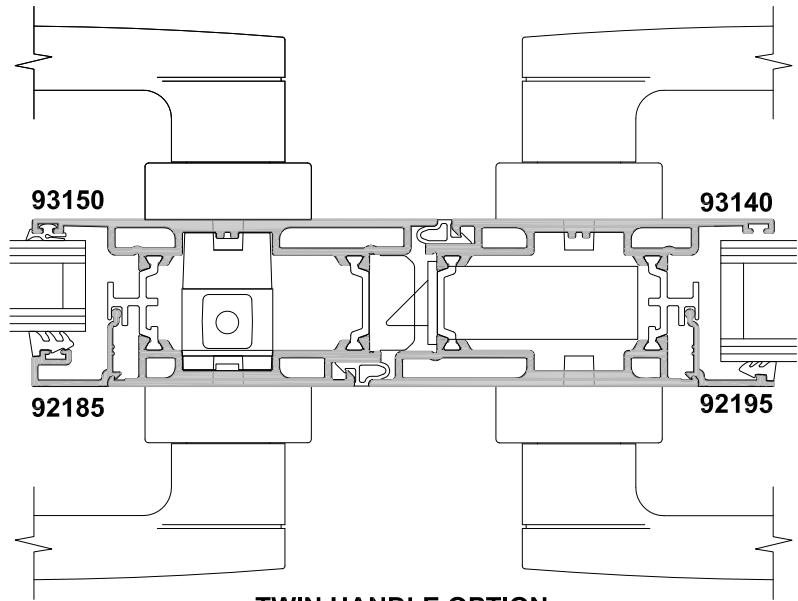

METRO THERMAL HEART, HINGED DOOR FRENCH DOOR CROSS SECTION

Cad Ref. ATHD03-0 Scale 1:2 Date 01.08.17

TWIN HANDLE OPTION

FLUSHBOLT AND HANDLE OPTION