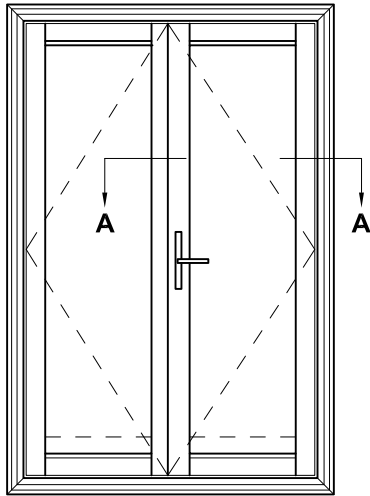

METRO THERMAL HEART, HINGED DOOR FRENCH DOOR CROSS SECTION

Cad Ref. ATHD03-0 Scale 1:2 Date 01.08.17

TWIN HANDLE OPTION

FLUSHBOLT AND HANDLE OPTION