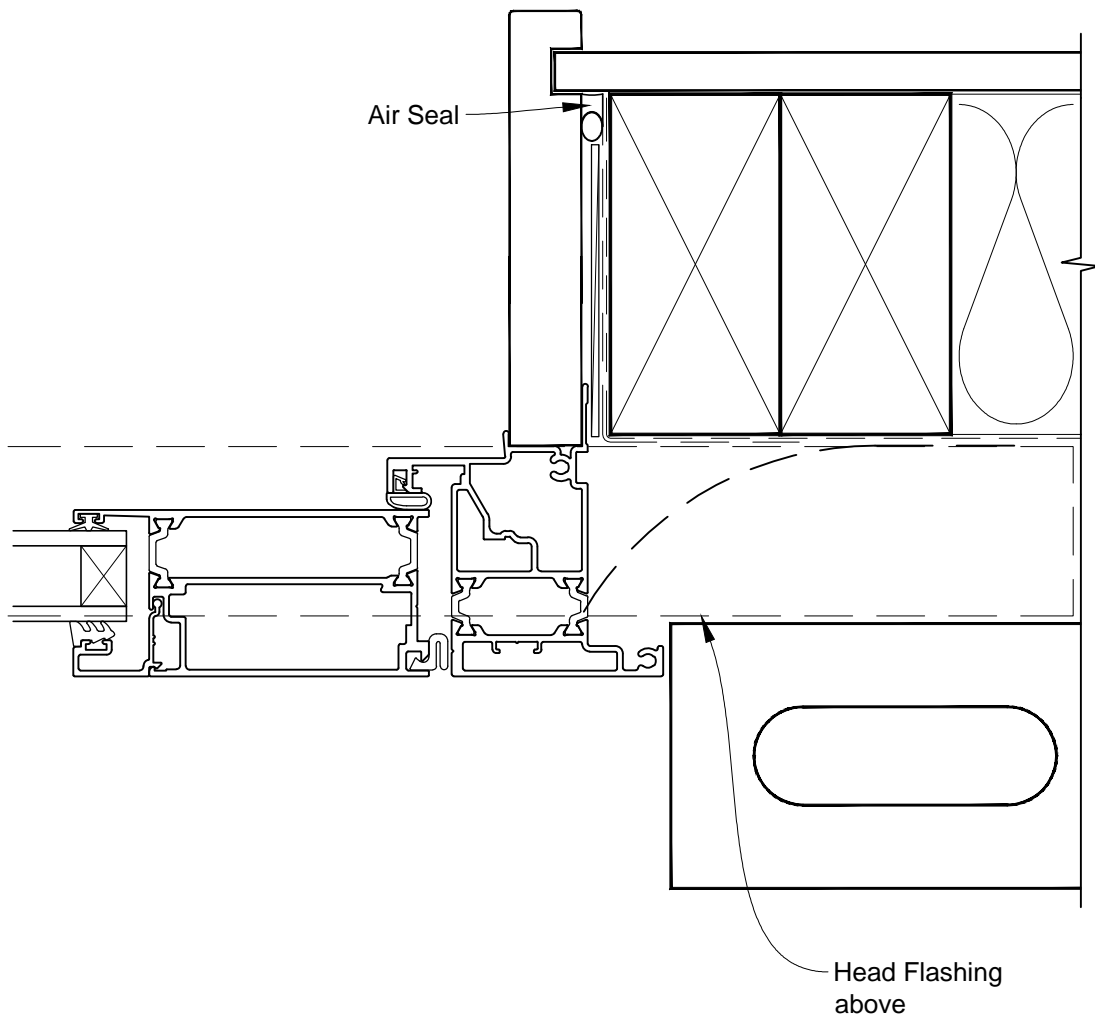

# INSTALLATION DETAIL - METRO THERMAL HEART BIFOLD DOOR OPEN OUT ON BRICK VENEER CAVITY CONSTRUCTION

Date: 01.03.14

Scale: 1:2

CAD Ref.: MTBOBV-CH

# INSTALLATION DETAIL - METRO THERMAL HEART BIFOLD DOOR OPEN OUT ON BRICK VENEER CAVITY CONSTRUCTION

Date: 01.03.14

Scale: 1:2

CAD Ref.: MTBOBV-CJ

# INSTALLATION DETAIL - METRO THERMAL HEART BIFOLD DOOR OPEN OUT ON BRICK VENEER CAVITY CONSTRUCTION

Date: 01.03.14

Scale: 1:2

CAD Ref.: MTBOBV-CS