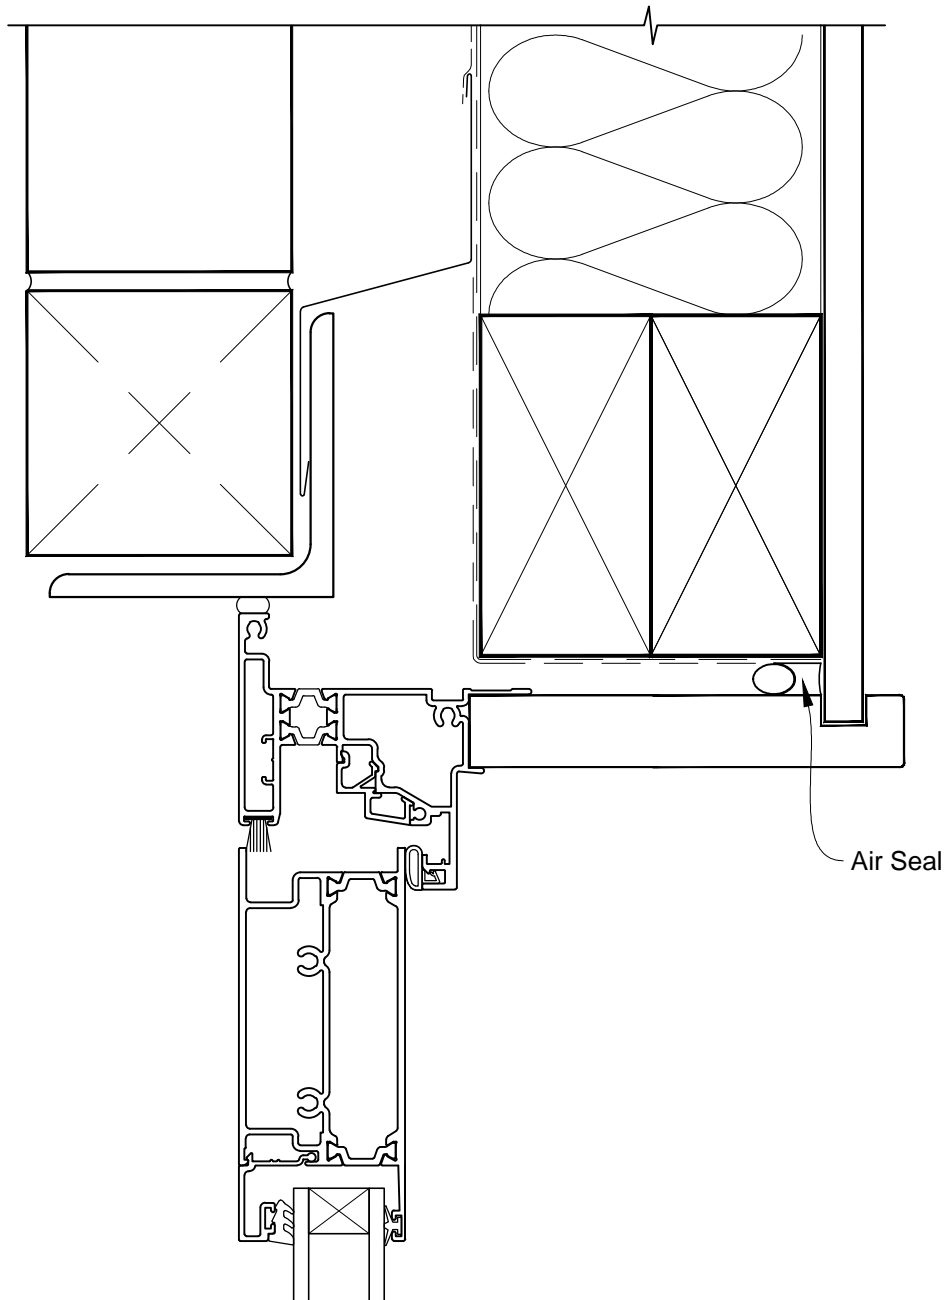

# INSTALLATION DETAIL - METRO THERMAL HEART BIFOLD DOOR OPEN OUT ON BRICK VENEER CAVITY CONSTRUCTION

Date: 01.03.14

Scale: 1:2

CAD Ref.: MTBOBV-CH

# INSTALLATION DETAIL - METRO THERMAL HEART BIFOLD DOOR OPEN OUT ON BRICK VENEER CAVITY CONSTRUCTION

Date: 01.03.14

Scale: 1:2

CAD Ref.: MTBOBV-CJ

# INSTALLATION DETAIL - METRO THERMAL HEART BIFOLD DOOR OPEN OUT ON BRICK VENEER CAVITY CONSTRUCTION

Date: 01.03.14

Scale: 1:2

CAD Ref.: MTBOBV-CS