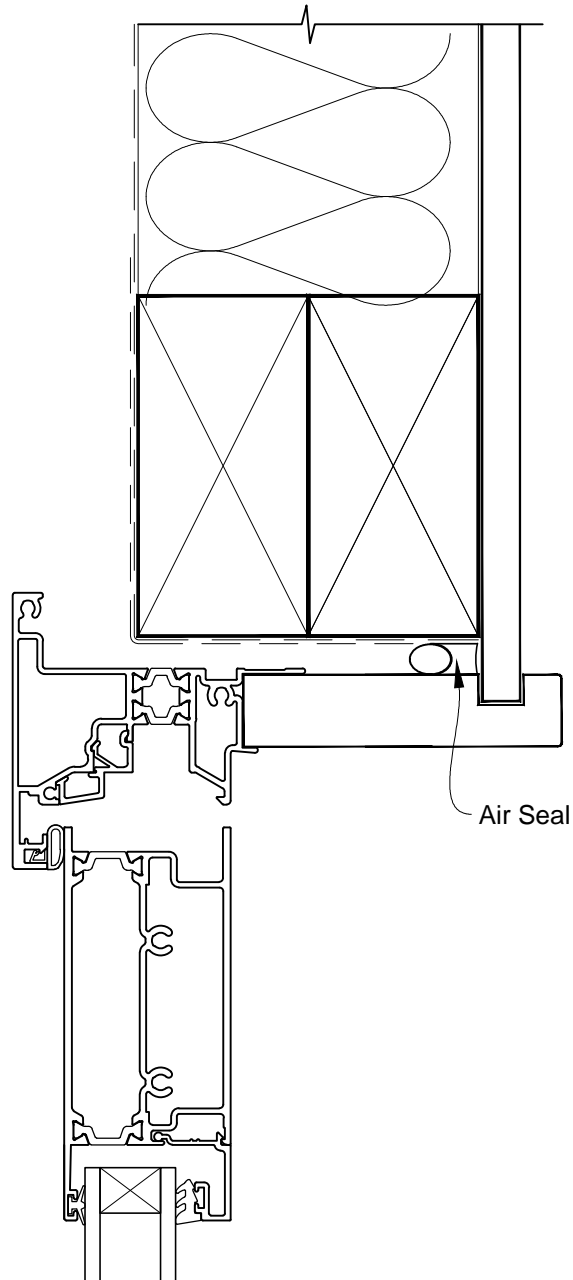

INSTALLATION DETAIL - METRO THERMAL HEART BIFOLD DOOR OPEN IN ON NO CLADDING CAVITY CONSTRUCTION

Date: 01.03.14

Scale: 1:2

CAD Ref.: MTBINC-CH

INSTALLATION DETAIL - METRO THERMAL HEART BIFOLD DOOR OPEN IN ON NO CLADDING CAVITY CONSTRUCTION

Date: 01.03.14

Scale: 1:2

CAD Ref.: MTBINC-CJ

**INSTALLATION DETAIL - METRO THERMAL HEART
BIFOLD DOOR OPEN IN ON NO CLADDING
CAVITY CONSTRUCTION**

Date: 01.03.14

Scale: 1:2

CAD Ref.: MTBINC-CS

INSTALLATION DETAIL - METRO THERMAL HEART BIFOLD DOOR OPEN IN ON NO CLADDING DIRECT FIXED CLADDING

Date: 01.03.14

Scale: 1:2

CAD Ref.: MTBINC-DH

**INSTALLATION DETAIL - METRO THERMAL HEART
BIFOLD DOOR OPEN IN ON NO CLADDING
DIRECT FIXED CLADDING**

Date: 01.03.14

Scale: 1:2

CAD Ref.: MTBINC-DJ

**INSTALLATION DETAIL - METRO THERMAL HEART
BIFOLD DOOR OPEN IN ON NO CLADDING
DIRECT FIXED CLADDING**

Date: 01.03.14

Scale: 1:2

CAD Ref.: MTBINC-DS