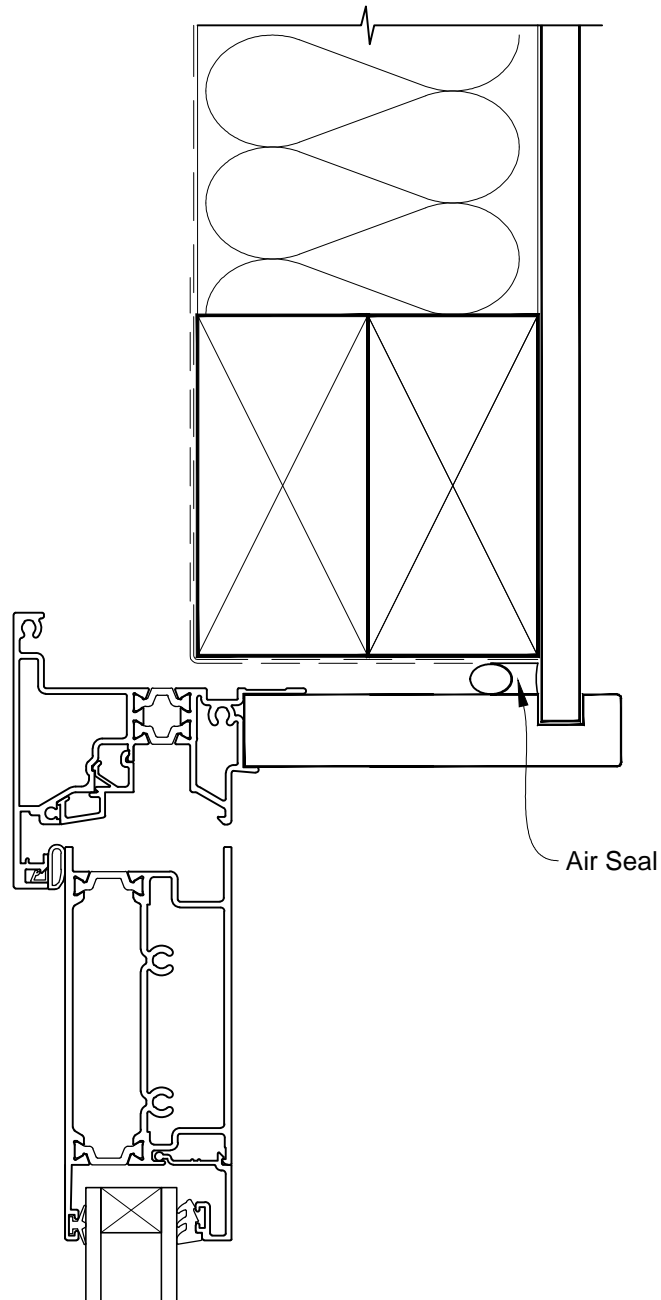

INSTALLATION DETAIL - METRO THERMAL HEART BIFOLD DOOR OPEN IN ON NO CLADDING CAVITY CONSTRUCTION

Date: 01.03.14

Scale: 1:2

CAD Ref.: MTBINC-CH

INSTALLATION DETAIL - METRO THERMAL HEART BIFOLD DOOR OPEN IN ON NO CLADDING CAVITY CONSTRUCTION

Date: 01.03.14

Scale: 1:2

CAD Ref.: MTBINC-CJ

**INSTALLATION DETAIL - METRO THERMAL HEART
BIFOLD DOOR OPEN IN ON NO CLADDING
CAVITY CONSTRUCTION**

Date: 01.03.14

Scale: 1:2

CAD Ref.: MTBINC-CS

INSTALLATION DETAIL - METRO THERMAL HEART BIFOLD DOOR OPEN IN ON NO CLADDING DIRECT FIXED CLADDING