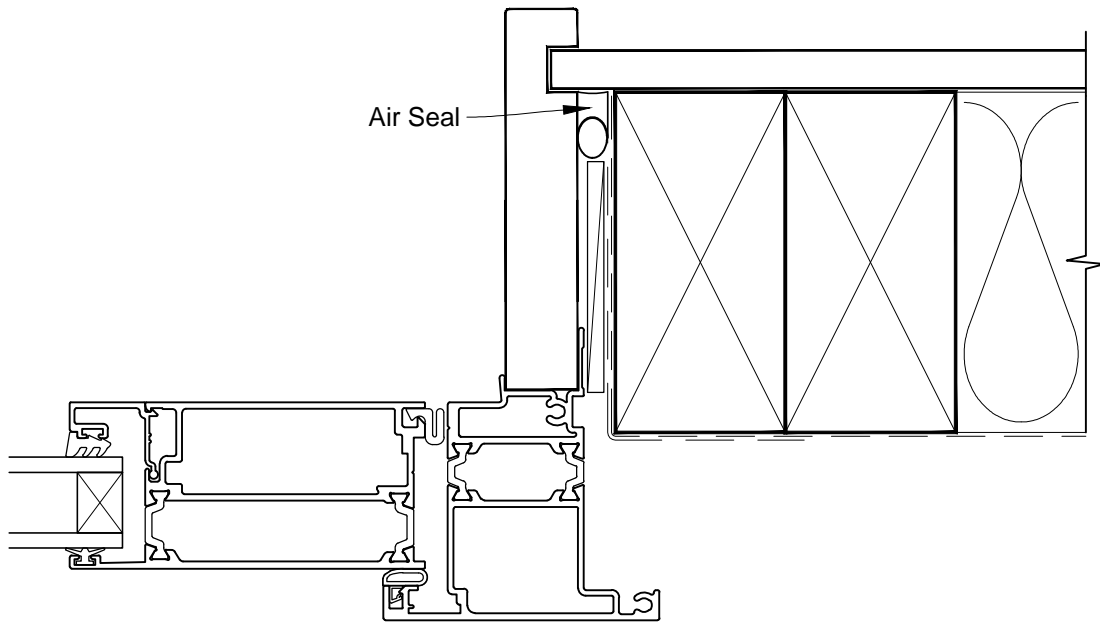

INSTALLATION DETAIL - METRO THERMAL HEART BIFOLD DOOR OPEN IN ON NO CLADDING CAVITY CONSTRUCTION

Date: 01.03.14

Scale: 1:2

CAD Ref.: MTBINC-CH

INSTALLATION DETAIL - METRO THERMAL HEART BIFOLD DOOR OPEN IN ON NO CLADDING CAVITY CONSTRUCTION

Date: 01.03.14

Scale: 1:2

CAD Ref.: MTBINC-CJ

**INSTALLATION DETAIL - METRO THERMAL HEART
BIFOLD DOOR OPEN IN ON NO CLADDING
CAVITY CONSTRUCTION**

Date: 01.03.14

Scale: 1:2

CAD Ref.: MTBINC-CS

INSTALLATION DETAIL - METRO THERMAL HEART BIFOLD DOOR OPEN IN ON NO CLADDING DIRECT FIXED CLADDING