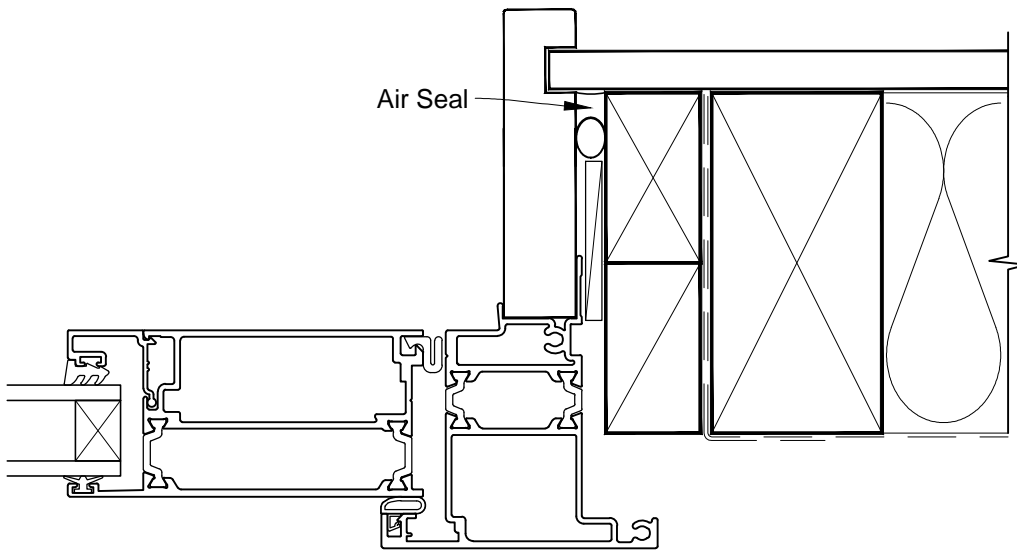

INSTALLATION DETAIL - METRO THERMAL HEART BIFOLD DOOR OPEN IN ON NO CLADDING CAVITY CONSTRUCTION

Date: 01.03.14

Scale: 1:2

CAD Ref.: MTBINC-CH

INSTALLATION DETAIL - METRO THERMAL HEART BIFOLD DOOR OPEN IN ON NO CLADDING CAVITY CONSTRUCTION

Date: 01.03.14

Scale: 1:2

CAD Ref.: MTBINC-CJ

**INSTALLATION DETAIL - METRO THERMAL HEART
BIFOLD DOOR OPEN IN ON NO CLADDING
CAVITY CONSTRUCTION**

Date: 01.03.14

Scale: 1:2

CAD Ref.: MTBINC-CS

INSTALLATION DETAIL - METRO THERMAL HEART BIFOLD DOOR OPEN IN ON NO CLADDING DIRECT FIXED CLADDING

Date: 01.03.14

Scale: 1:2

CAD Ref.: MTBINC-DH

**INSTALLATION DETAIL - METRO THERMAL HEART
BIFOLD DOOR OPEN IN ON NO CLADDING
DIRECT FIXED CLADDING**

Date: 01.03.14

Scale: 1:2

CAD Ref.: MTBINC-DJ

**INSTALLATION DETAIL - METRO THERMAL HEART
BIFOLD DOOR OPEN IN ON NO CLADDING
DIRECT FIXED CLADDING**