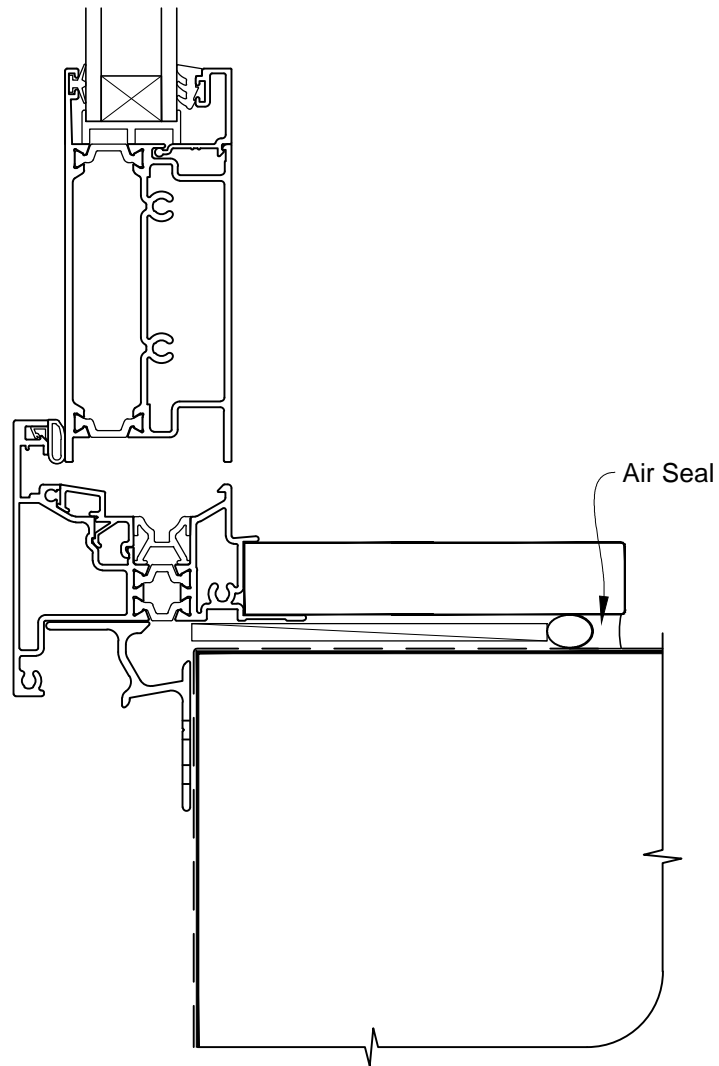

INSTALLATION DETAIL - METRO THERMAL HEART BIFOLD DOOR OPEN IN ON NO CLADDING CAVITY CONSTRUCTION

Date: 01.03.14

Scale: 1:2

CAD Ref.: MTBINC-CH

INSTALLATION DETAIL - METRO THERMAL HEART BIFOLD DOOR OPEN IN ON NO CLADDING CAVITY CONSTRUCTION

Date: 01.03.14

Scale: 1:2

CAD Ref.: MTBINC-CJ

**INSTALLATION DETAIL - METRO THERMAL HEART
BIFOLD DOOR OPEN IN ON NO CLADDING
CAVITY CONSTRUCTION**

Date: 01.03.14

Scale: 1:2

CAD Ref.: MTBINC-CS

INSTALLATION DETAIL - METRO THERMAL HEART BIFOLD DOOR OPEN IN ON NO CLADDING DIRECT FIXED CLADDING

Date: 01.03.14

Scale: 1:2

CAD Ref.: MTBINC-DH

**INSTALLATION DETAIL - METRO THERMAL HEART
BIFOLD DOOR OPEN IN ON NO CLADDING
DIRECT FIXED CLADDING**

Date: 01.03.14

Scale: 1:2

CAD Ref.: MTBINC-DJ

**INSTALLATION DETAIL - METRO THERMAL HEART
BIFOLD DOOR OPEN IN ON NO CLADDING
DIRECT FIXED CLADDING**

Date: 01.03.14

Scale: 1:2

CAD Ref.: MTBINC-DS