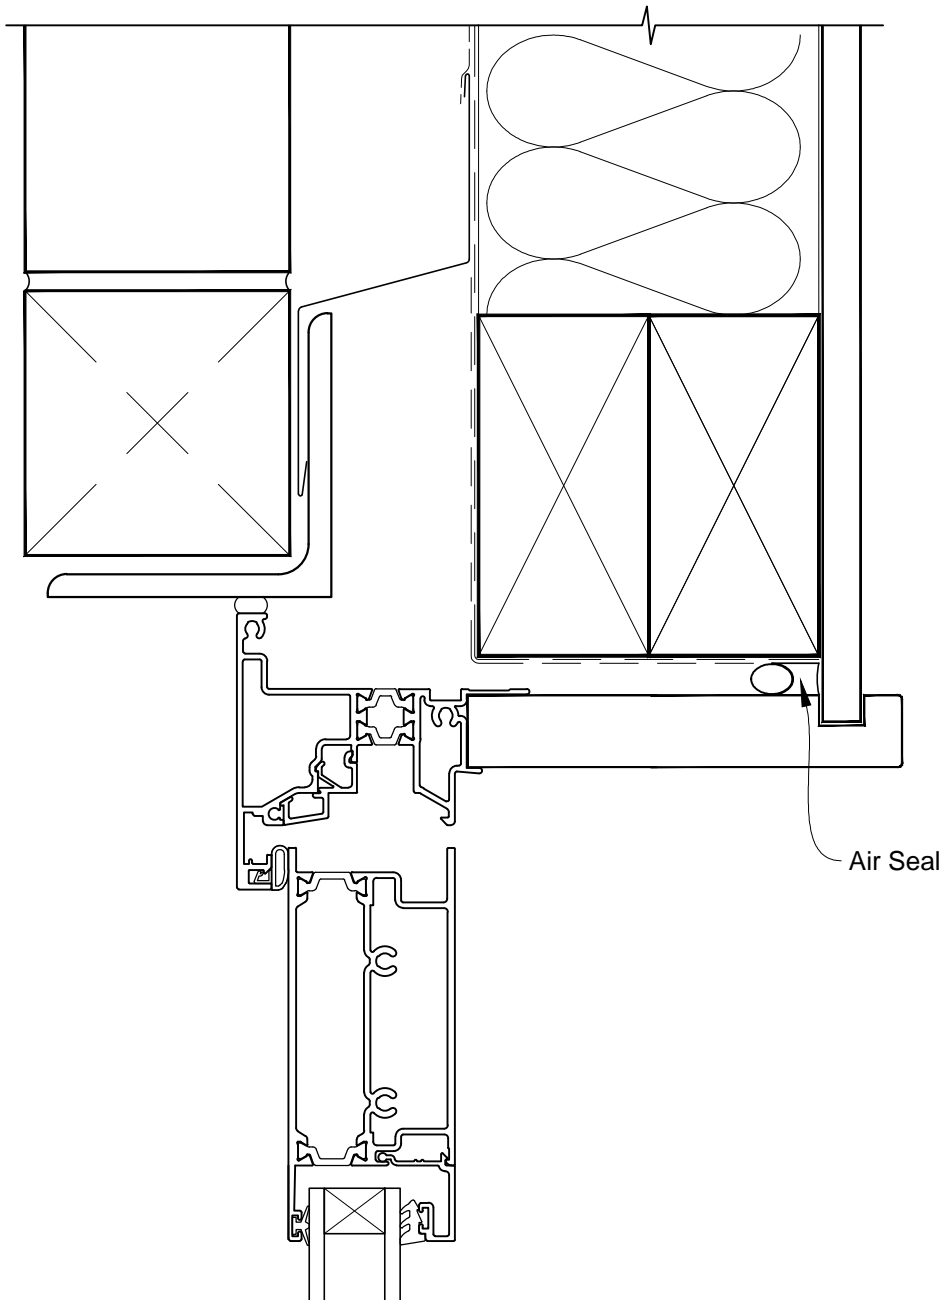

# INSTALLATION DETAIL - METRO THERMAL HEART BIFOLD DOOR OPEN IN ON BRICK VENEER CAVITY CONSTRUCTION

Date: 01.03.14

Scale: 1:2

CAD Ref.: MTBIBV-CH

# INSTALLATION DETAIL - METRO THERMAL HEART BIFOLD DOOR OPEN IN ON BRICK VENEER CAVITY CONSTRUCTION

Date: 01.03.14

Scale: 1:2

CAD Ref.: MTBIBV-CJ

# INSTALLATION DETAIL - METRO THERMAL HEART BIFOLD DOOR OPEN IN ON BRICK VENEER CAVITY CONSTRUCTION

Date: 01.03.14

Scale: 1:2

CAD Ref.: MTBIBV-CS