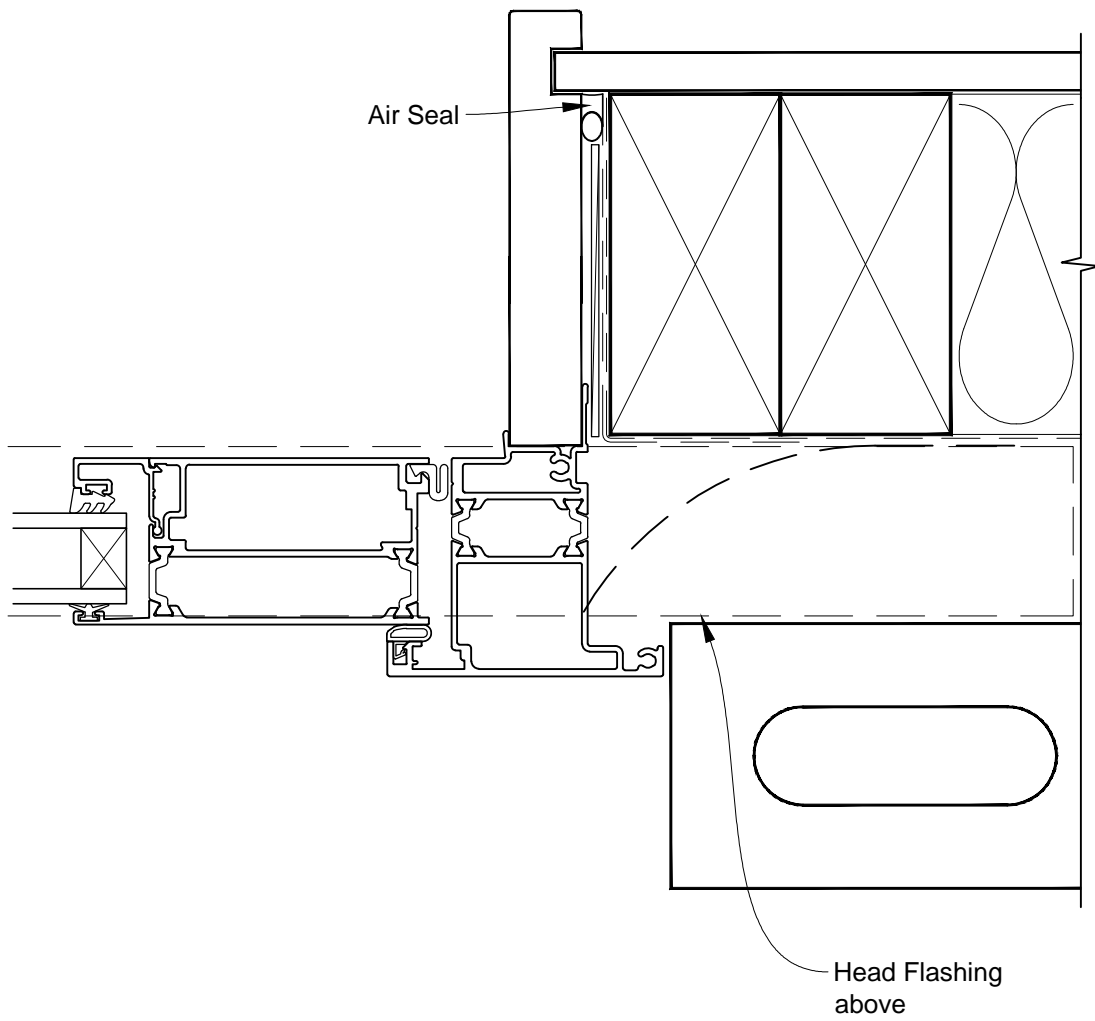

# INSTALLATION DETAIL - METRO THERMAL HEART BIFOLD DOOR OPEN IN ON BRICK VENEER CAVITY CONSTRUCTION

Date: 01.03.14

Scale: 1:2

CAD Ref.: MTBIBV-CH

# INSTALLATION DETAIL - METRO THERMAL HEART BIFOLD DOOR OPEN IN ON BRICK VENEER CAVITY CONSTRUCTION

Date: 01.03.14

Scale: 1:2

CAD Ref.: MTBIBV-CJ

# INSTALLATION DETAIL - METRO THERMAL HEART BIFOLD DOOR OPEN IN ON BRICK VENEER CAVITY CONSTRUCTION

Date: 01.03.14

Scale: 1:2

CAD Ref.: MTBIBV-CS