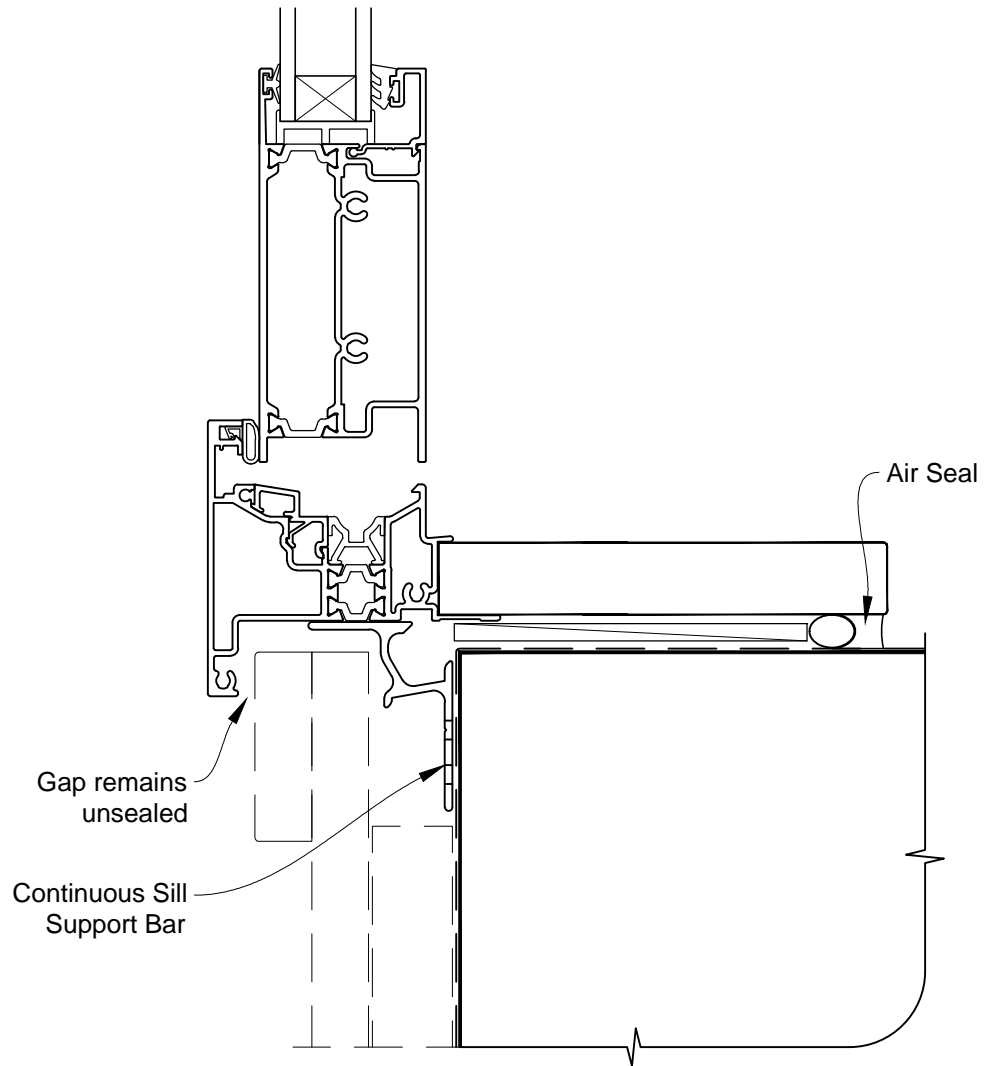

INSTALLATION DETAIL - METRO THERMAL HEART BIFOLD DOOR OPEN IN ON BOARD & BATTEN CAVITY CONSTRUCTION

Date: 01.03.14

Scale: 1:2

CAD Ref.: MTBIBB-CH

INSTALLATION DETAIL - METRO THERMAL HEART BIFOLD DOOR OPEN IN ON BOARD & BATTEN CAVITY CONSTRUCTION

Date: 01.03.14

Scale: 1:2

CAD Ref.: MTBIBB-CJ

INSTALLATION DETAIL - METRO THERMAL HEART BIFOLD DOOR OPEN IN ON BOARD & BATTEN CAVITY CONSTRUCTION

Date: 01.03.14

Scale: 1:2

CAD Ref.: MTBIBB-CS

INSTALLATION DETAIL - METRO THERMAL HEART BIFOLD DOOR OPEN IN ON BOARD & BATTEN DIRECT FIXED CLADDING

Date: 01.03.14

Scale: 1:2

CAD Ref.: MTBIBB-DH

INSTALLATION DETAIL - METRO THERMAL HEART BIFOLD DOOR OPEN IN ON BOARD & BATTEN DIRECT FIXED CLADDING

Date: 01.03.14

Scale: 1:2

CAD Ref.: MTBIBB-DJ

INSTALLATION DETAIL - METRO THERMAL HEART BIFOLD DOOR OPEN IN ON BOARD & BATTEN DIRECT FIXED CLADDING

Date: 01.03.14

Scale: 1:2

CAD Ref.: MTBIBB-DS