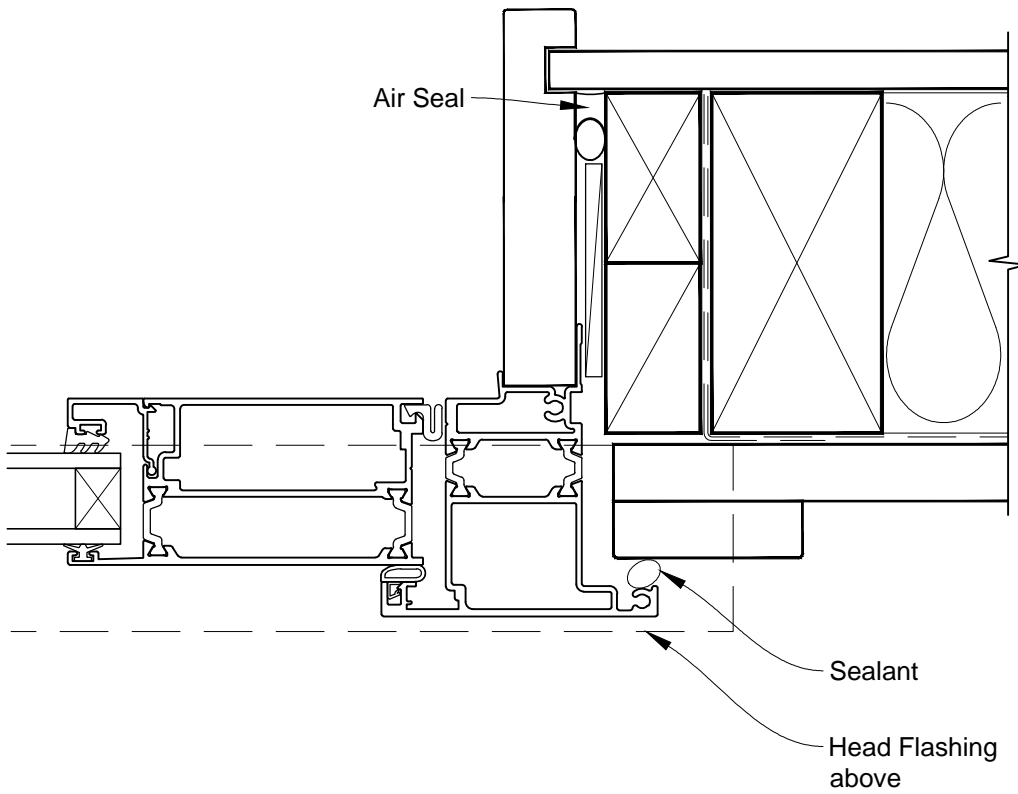

INSTALLATION DETAIL - METRO THERMAL HEART BIFOLD DOOR OPEN IN ON BOARD & BATTEN CAVITY CONSTRUCTION

Date: 01.03.14

Scale: 1:2

CAD Ref.: MTBIBB-CH

INSTALLATION DETAIL - METRO THERMAL HEART BIFOLD DOOR OPEN IN ON BOARD & BATTEN CAVITY CONSTRUCTION

Date: 01.03.14

Scale: 1:2

CAD Ref.: MTBIBB-CJ

INSTALLATION DETAIL - METRO THERMAL HEART BIFOLD DOOR OPEN IN ON BOARD & BATTEN CAVITY CONSTRUCTION

Date: 01.03.14

Scale: 1:2

CAD Ref.: MTBIBB-CS

INSTALLATION DETAIL - METRO THERMAL HEART BIFOLD DOOR OPEN IN ON BOARD & BATTEN DIRECT FIXED CLADDING

Date: 01.03.14

Scale: 1:2

CAD Ref.: MTBIBB-DH

INSTALLATION DETAIL - METRO THERMAL HEART BIFOLD DOOR OPEN IN ON BOARD & BATTEN DIRECT FIXED CLADDING

Date: 01.03.14

Scale: 1:2

CAD Ref.: MTBIBB-DJ

INSTALLATION DETAIL - METRO THERMAL HEART BIFOLD DOOR OPEN IN ON BOARD & BATTEN DIRECT FIXED CLADDING