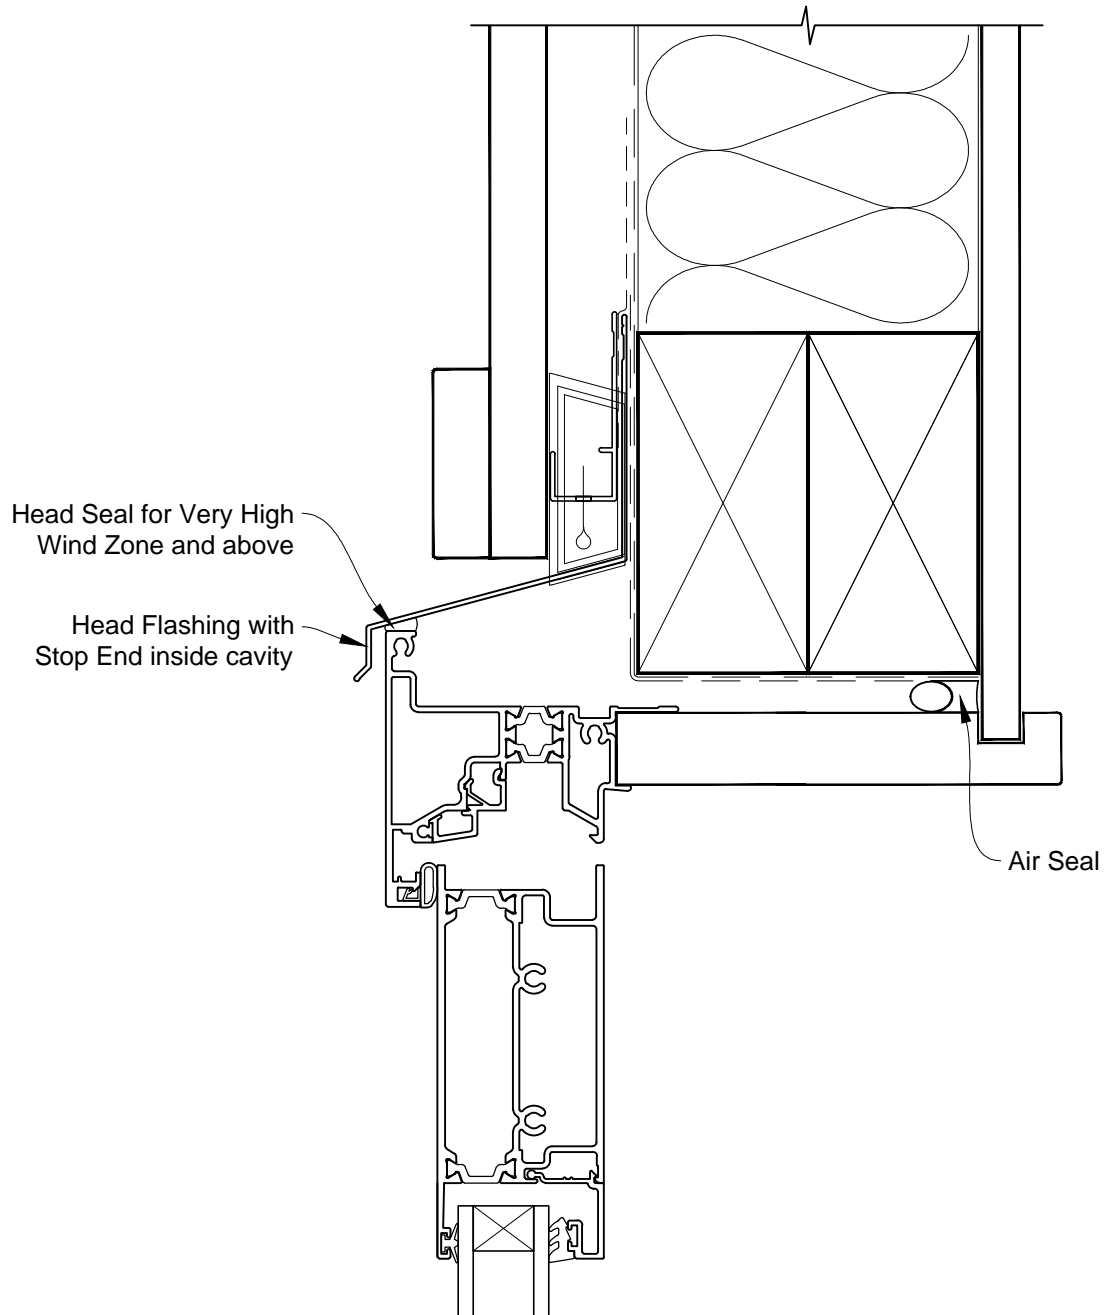

INSTALLATION DETAIL - METRO THERMAL HEART BIFOLD DOOR OPEN IN ON BOARD & BATTEN CAVITY CONSTRUCTION

Date: 01.03.14

Scale: 1:2

CAD Ref.: MTBIBB-CH

INSTALLATION DETAIL - METRO THERMAL HEART BIFOLD DOOR OPEN IN ON BOARD & BATTEN CAVITY CONSTRUCTION

Date: 01.03.14

Scale: 1:2

CAD Ref.: MTBIBB-CJ

INSTALLATION DETAIL - METRO THERMAL HEART BIFOLD DOOR OPEN IN ON BOARD & BATTEN CAVITY CONSTRUCTION

Date: 01.03.14

Scale: 1:2

CAD Ref.: MTBIBB-CS

INSTALLATION DETAIL - METRO THERMAL HEART BIFOLD DOOR OPEN IN ON BOARD & BATTEN DIRECT FIXED CLADDING