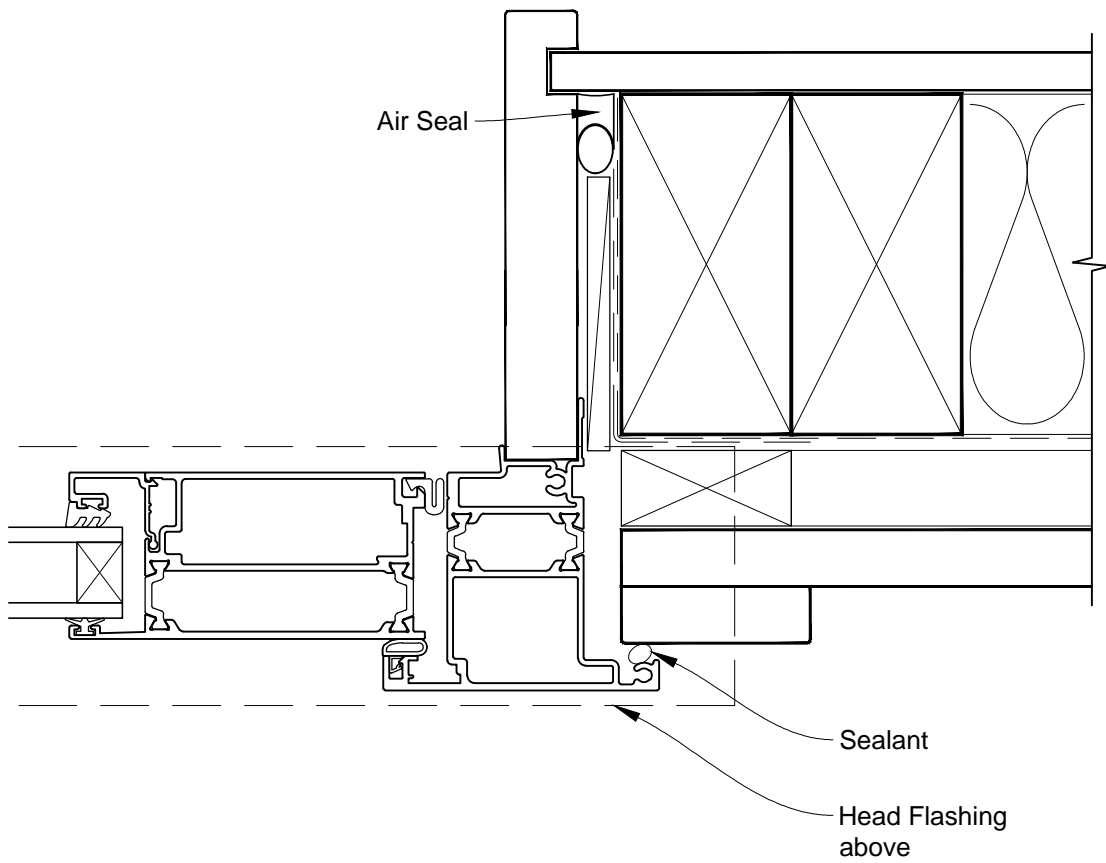

INSTALLATION DETAIL - METRO THERMAL HEART BIFOLD DOOR OPEN IN ON BOARD & BATTEN CAVITY CONSTRUCTION

Date: 01.03.14

Scale: 1:2

CAD Ref.: MTBIBB-CH

INSTALLATION DETAIL - METRO THERMAL HEART BIFOLD DOOR OPEN IN ON BOARD & BATTEN CAVITY CONSTRUCTION

Date: 01.03.14

Scale: 1:2

CAD Ref.: MTBIBB-CJ

INSTALLATION DETAIL - METRO THERMAL HEART BIFOLD DOOR OPEN IN ON BOARD & BATTEN CAVITY CONSTRUCTION

Date: 01.03.14

Scale: 1:2

CAD Ref.: MTBIBB-CS

INSTALLATION DETAIL - METRO THERMAL HEART BIFOLD DOOR OPEN IN ON BOARD & BATTEN DIRECT FIXED CLADDING

Date: 01.03.14

Scale: 1:2

CAD Ref.: MTBIBB-DH

INSTALLATION DETAIL - METRO THERMAL HEART BIFOLD DOOR OPEN IN ON BOARD & BATTEN DIRECT FIXED CLADDING

Date: 01.03.14

Scale: 1:2

CAD Ref.: MTBIBB-DJ

INSTALLATION DETAIL - METRO THERMAL HEART BIFOLD DOOR OPEN IN ON BOARD & BATTEN DIRECT FIXED CLADDING

Date: 01.03.14

Scale: 1:2

CAD Ref.: MTBIBB-DS