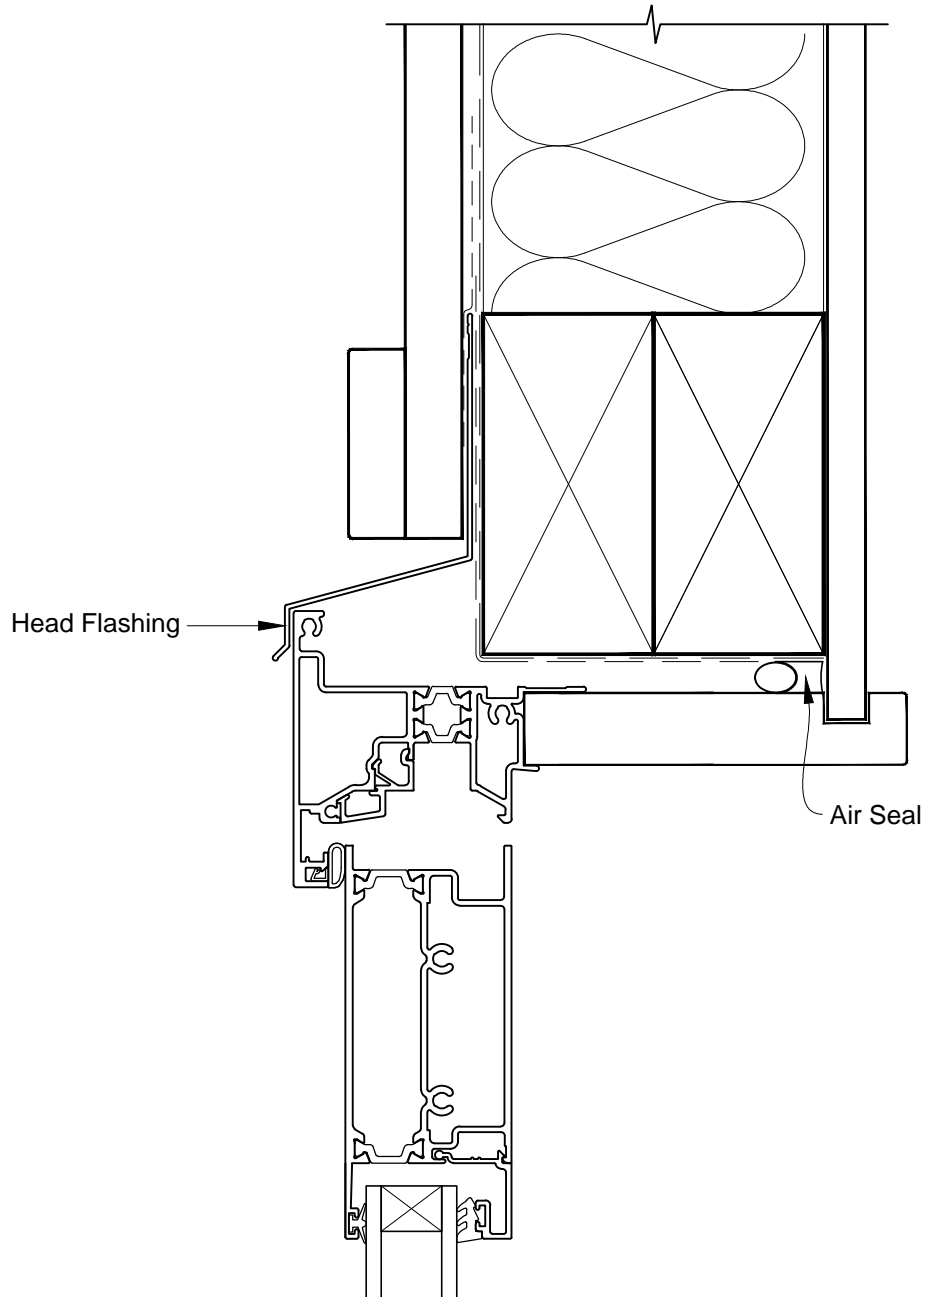

INSTALLATION DETAIL - METRO THERMAL HEART BIFOLD DOOR OPEN IN ON BOARD & BATTEN CAVITY CONSTRUCTION

Date: 01.03.14

Scale: 1:2

CAD Ref.: MTBIBB-CH

INSTALLATION DETAIL - METRO THERMAL HEART BIFOLD DOOR OPEN IN ON BOARD & BATTEN CAVITY CONSTRUCTION

Date: 01.03.14

Scale: 1:2

CAD Ref.: MTBIBB-CJ

INSTALLATION DETAIL - METRO THERMAL HEART BIFOLD DOOR OPEN IN ON BOARD & BATTEN CAVITY CONSTRUCTION

Date: 01.03.14

Scale: 1:2

CAD Ref.: MTBIBB-CS

INSTALLATION DETAIL - METRO THERMAL HEART BIFOLD DOOR OPEN IN ON BOARD & BATTEN DIRECT FIXED CLADDING

Date: 01.03.14

Scale: 1:2

CAD Ref.: MTBIBB-DH

INSTALLATION DETAIL - METRO THERMAL HEART BIFOLD DOOR OPEN IN ON BOARD & BATTEN DIRECT FIXED CLADDING

Date: 01.03.14

Scale: 1:2

CAD Ref.: MTBIBB-DJ

INSTALLATION DETAIL - METRO THERMAL HEART BIFOLD DOOR OPEN IN ON BOARD & BATTEN DIRECT FIXED CLADDING