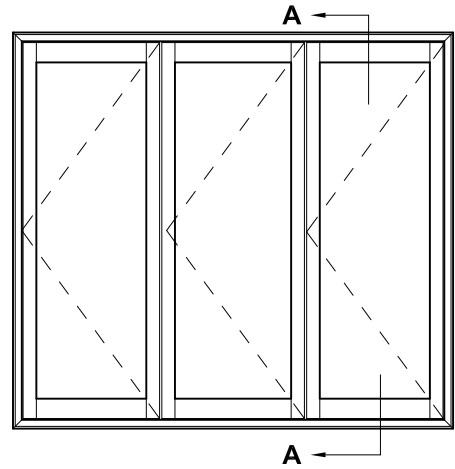

METRO THERMAL HEART, A620MT BI-FOLD DOOR OPEN IN CROSS SECTION

Cad Ref. ATBD07-0 Scale 1:2 Date 01.01.09

SECTION A-A

Refer to Hinge Door
Section for Vision Rail
Options