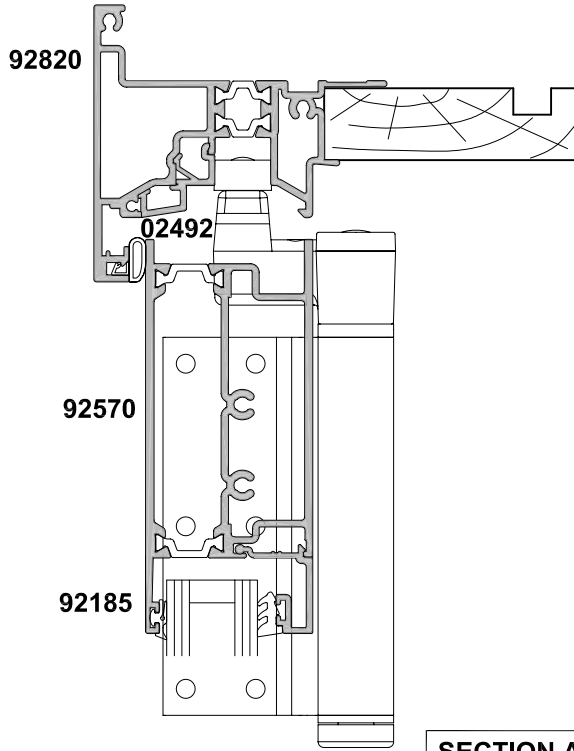

METRO THERMAL HEART, A620MT BI-FOLD DOOR OPEN IN CROSS SECTION

Cad Ref. ATBD07-0 Scale 1:2 Date 01.01.09

SECTION A-A

Refer to Hinge Door
Section for Vision Rail
Options