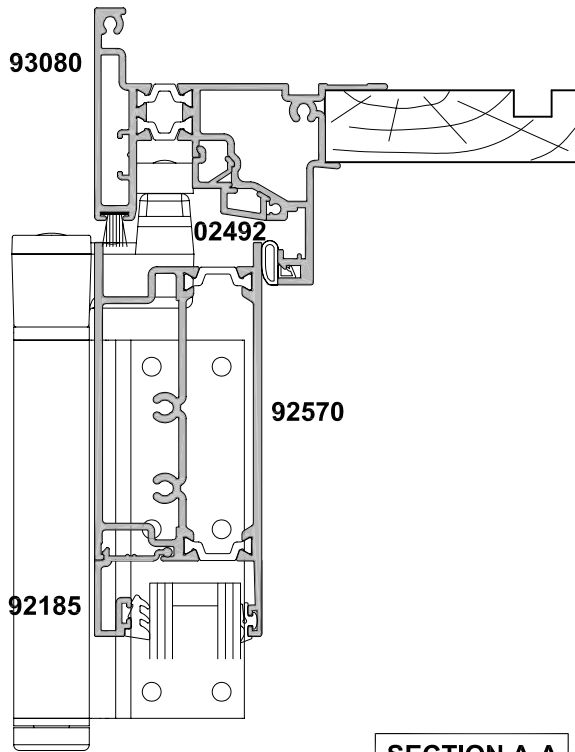

METRO THERMAL HEART, A600MT BI-FOLD DOOR OPEN OUT CROSS SECTION

Cad Ref. ATBD02-0 Scale 1:2 Date 01.01.09

SECTION A-A

Refer to Hinge Door
Section for Vision Rail
Options