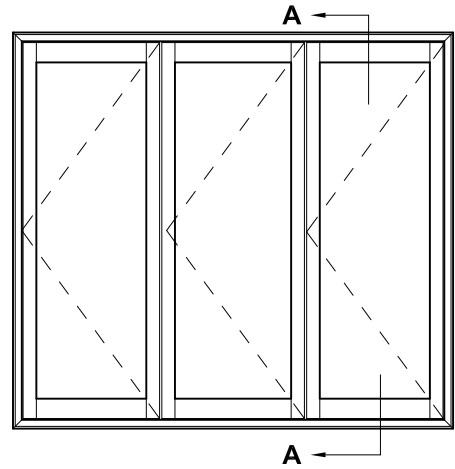

METRO THERMAL HEART, A600MT BI-FOLD DOOR OPEN OUT CROSS SECTION

Cad Ref. ATBD02-0 Scale 1:2 Date 01.01.09

SECTION A-A

Refer to Hinge Door
Section for Vision Rail
Options