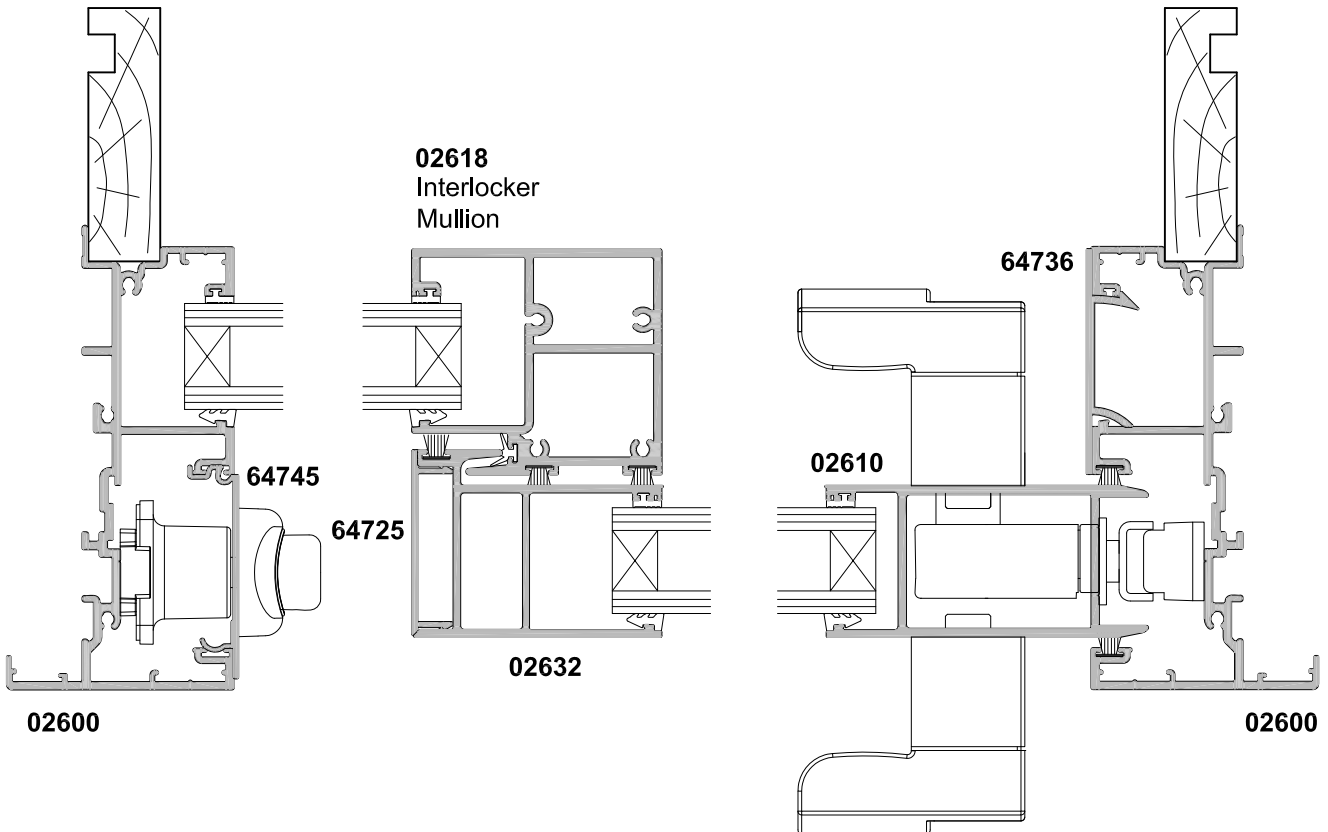

METRO SERIES, SLIDING WINDOW
TWO PANEL FS
CROSS SECTION

Cad Ref. AMSW03-0 Scale 1:2 Date 01.07.16

SECTION A-A