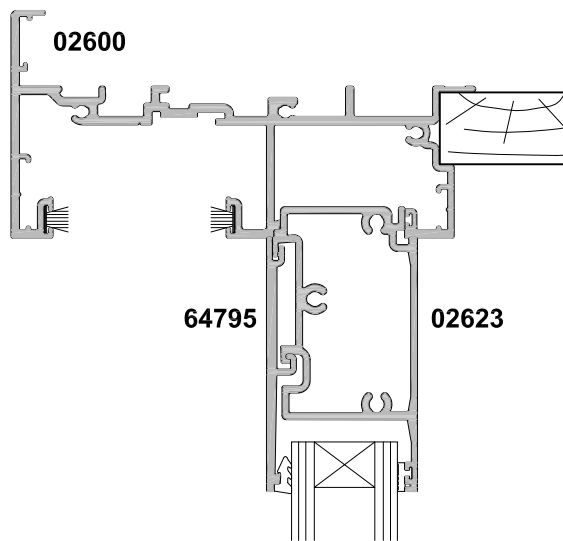

# METRO SERIES, SLIDING WINDOW TWO PANEL FS CROSS SECTION

Cad Ref. AMSW02-0    Scale 1:2    Date 15.05.18

**SECTION A-A**

**SECTION B-B**