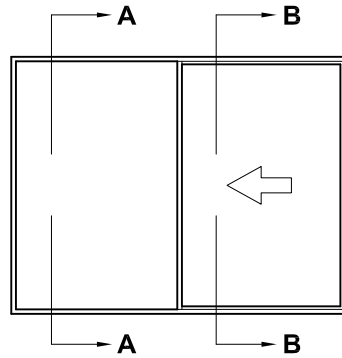

# METRO SERIES, SLIDING WINDOW TWO PANEL FS CROSS SECTION

Cad Ref. AMSW02-0    Scale 1:2    Date 15.05.18

**SECTION A-A**

**SECTION B-B**