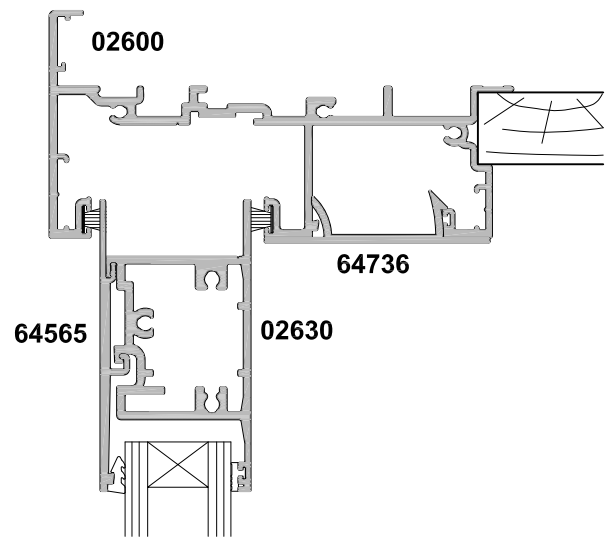

# METRO SERIES, SLIDING WINDOW TWO PANEL FS CROSS SECTION

Cad Ref. AMSW02-0    Scale 1:2    Date 15.05.18

**SECTION A-A**

**SECTION B-B**