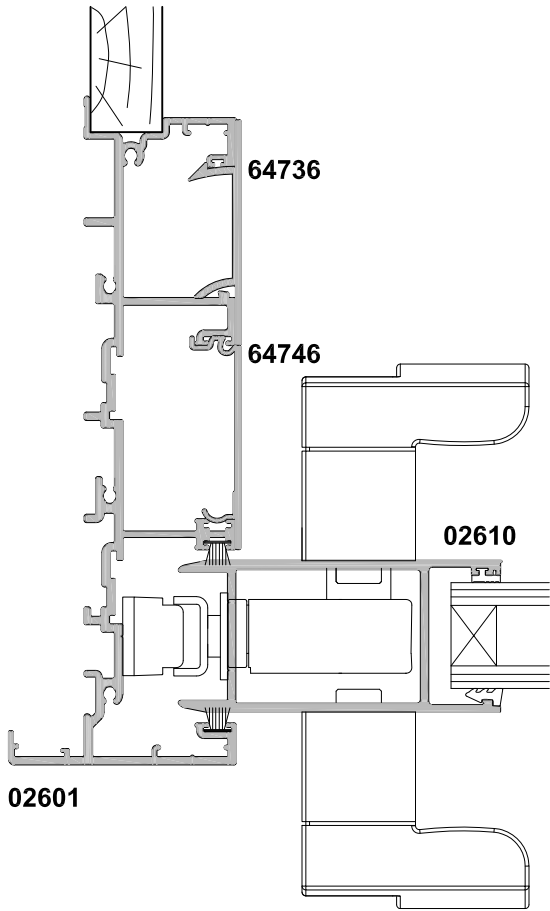

METRO SERIES, SLIDING WINDOW THREE PANEL SSF CROSS SECTION

Cad Ref. AMSW07-0 Scale 1:2 Date 01.07.16

SECTION A-A