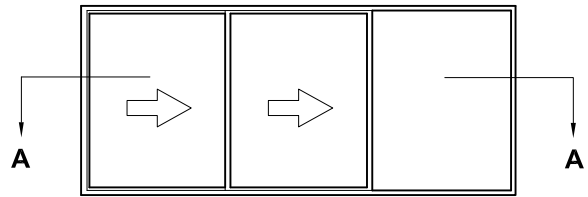

METRO SERIES, SLIDING WINDOW THREE PANEL SSF CROSS SECTION

Cad Ref. AMSW07-0 Scale 1:2 Date 01.07.16

SECTION A-A