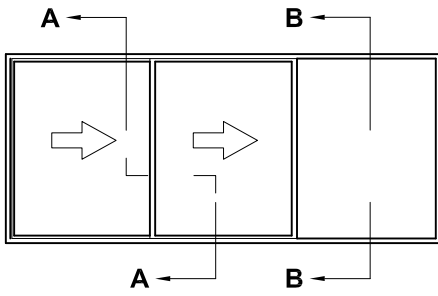

METRO SERIES, SLIDING WINDOW THREE PANEL SSF CROSS SECTION

Cad Ref. AMSW06-0 Scale 1:2 Date 15.05.18

SECTION B-B

SECTION A-A