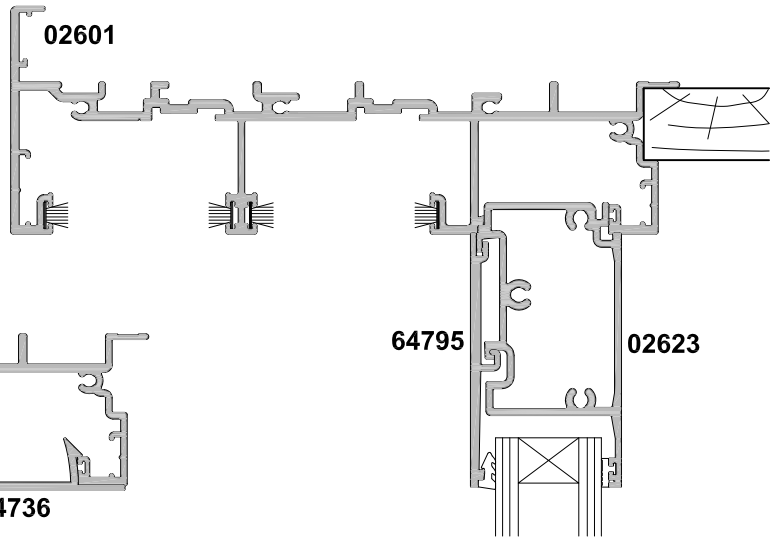

METRO SERIES, SLIDING WINDOW THREE PANEL SSF CROSS SECTION

Cad Ref. AMSW06-0 Scale 1:2 Date 15.05.18

SECTION B-B

SECTION A-A