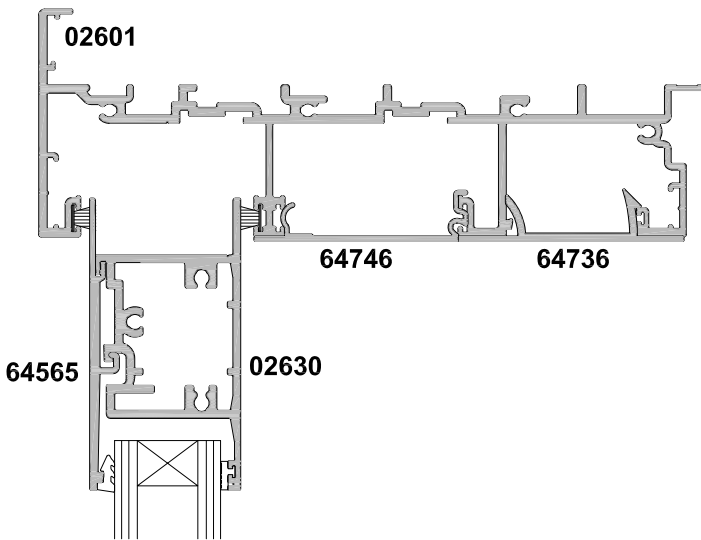

METRO SERIES, SLIDING WINDOW THREE PANEL SSF CROSS SECTION

Cad Ref. AMSW06-0 Scale 1:2 Date 15.05.18

SECTION B-B

SECTION A-A