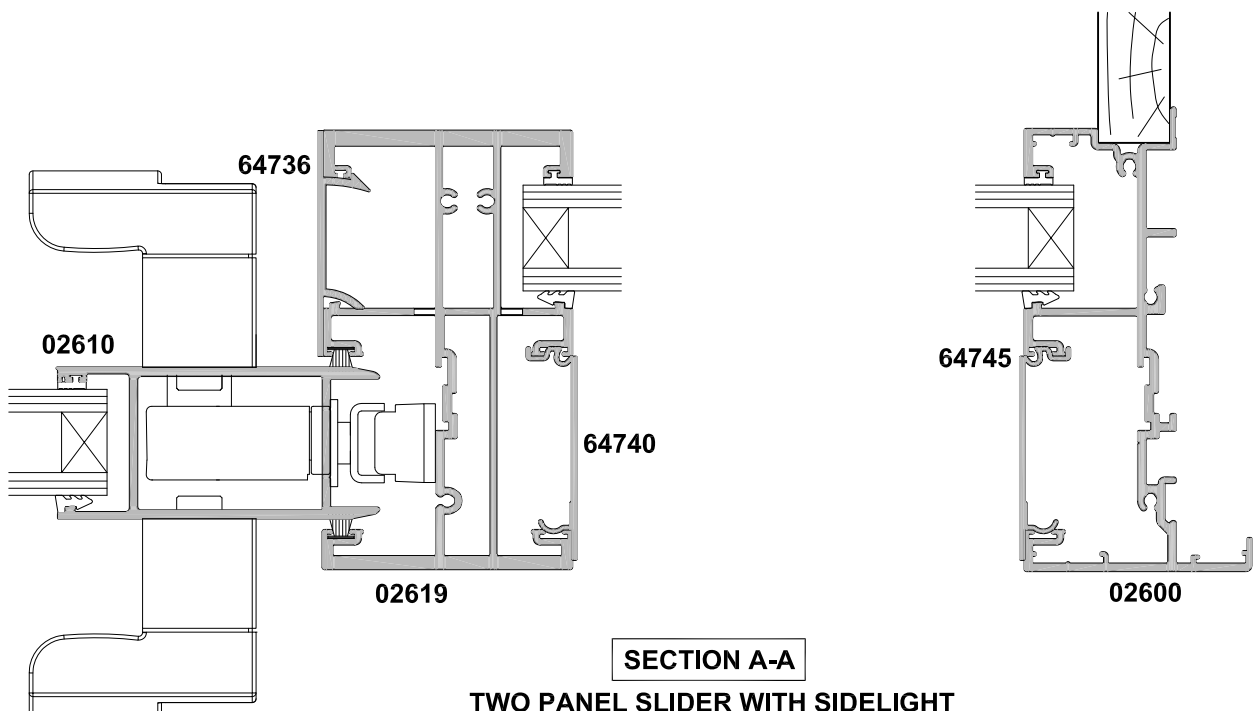

METRO SERIES, SLIDING WINDOW SIDELIGHT OPTIONS

CROSS SECTION

Cad Ref. AMSW04-0 Scale 1:2 Date 15.05.18

SECTION A-A

TWO PANEL SLIDER COUPLED TO METRO AWNING

SECTION A-A

TWO PANEL SLIDER WITH SIDELIGHT