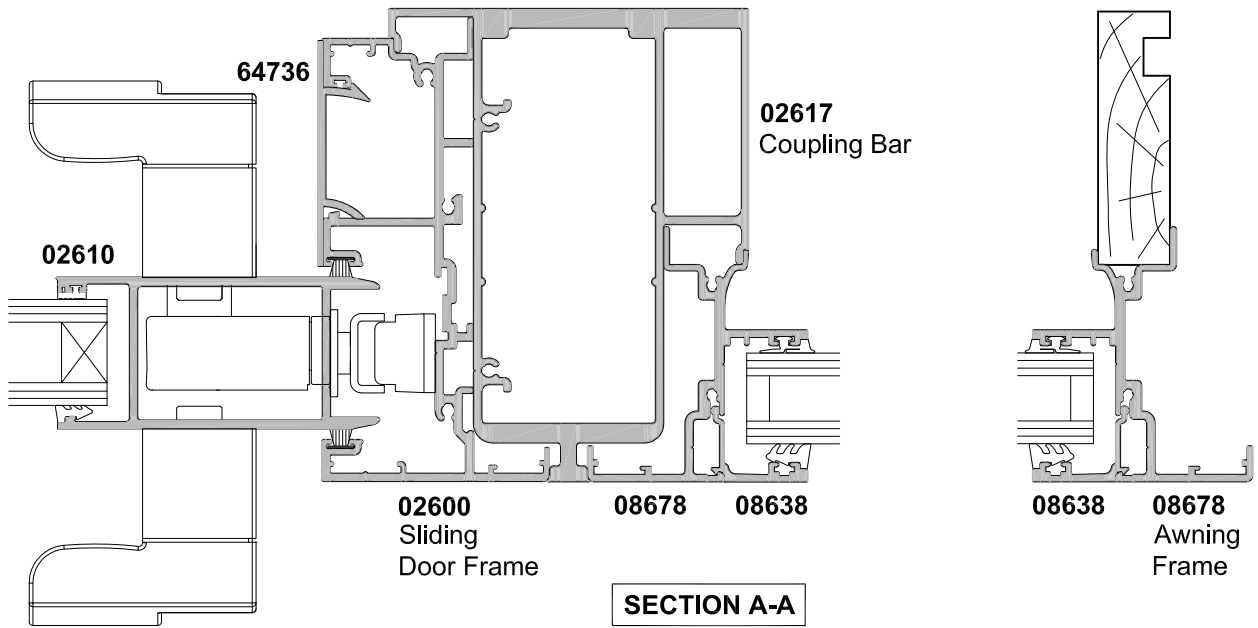

METRO SERIES, SLIDING WINDOW SIDELIGHT OPTIONS

CROSS SECTION

Cad Ref. AMSW04-0 Scale 1:2 Date 15.05.18

SECTION A-A

TWO PANEL SLIDER COUPLED TO METRO AWNING

SECTION A-A

TWO PANEL SLIDER WITH SIDELIGHT