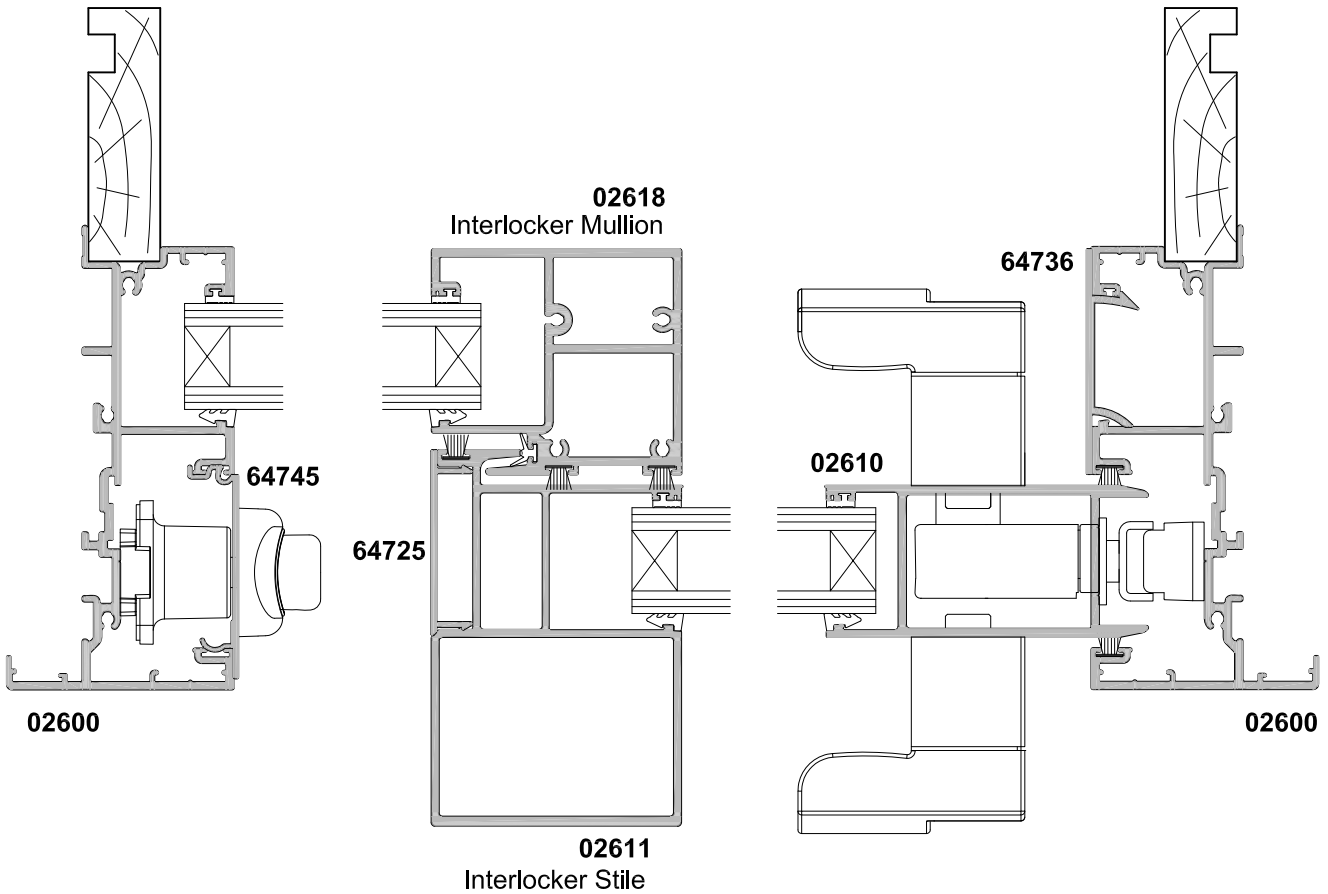

METRO SERIES, SLIDING DOOR
TWO PANEL FS
CROSS SECTION

Cad Ref. AMSD03-0 Scale 1:2 Date 01.07.16

SECTION A-A