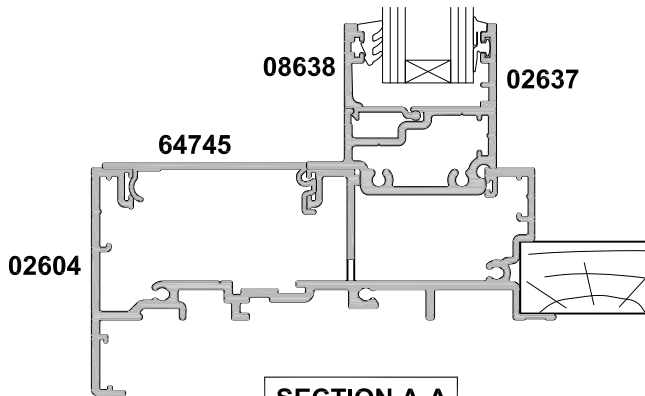

METRO SERIES, SLIDING DOOR THREE PANEL FSF CROSS SECTION

Cad Ref. AMSD07-0 Scale 1:2 Date 01.07.16

SECTION A-A

SECTION A-A

METRO NON-FACING SASH / FIXED LIGHT OPTION

FACING SASH / FIXED LIGHT OPTION