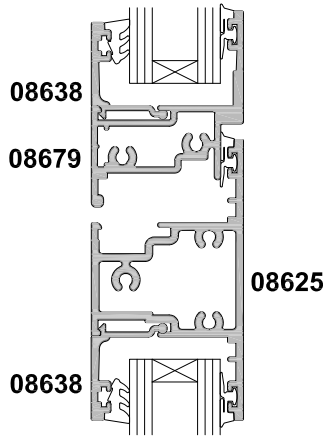

METRO SERIES, SLIDING DOOR THREE PANEL FSF CROSS SECTION

Cad Ref. AMSD07-0 Scale 1:2 Date 01.07.16

SECTION A-A

SECTION A-A

METRO NON-FACING SASH / FIXED LIGHT OPTION

FACING SASH / FIXED LIGHT OPTION