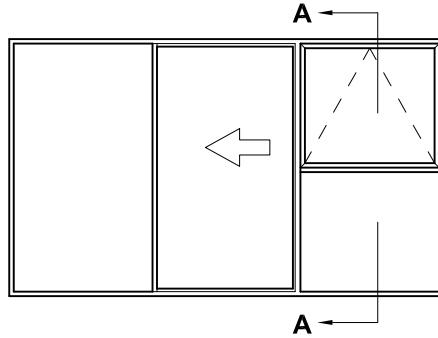

METRO SERIES, SLIDING DOOR THREE PANEL FSF CROSS SECTION

Cad Ref. AMSD07-0 Scale 1:2 Date 01.07.16

SECTION A-A

SECTION A-A

METRO NON-FACING SASH / FIXED LIGHT OPTION

FACING SASH / FIXED LIGHT OPTION