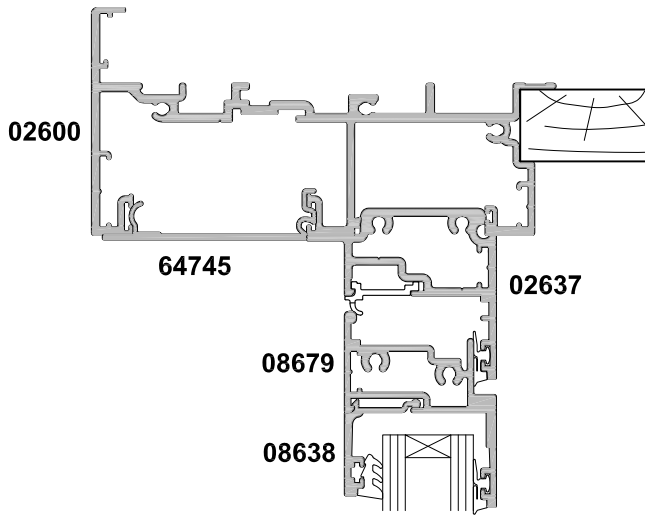

METRO SERIES, SLIDING DOOR THREE PANEL FSF CROSS SECTION

Cad Ref. AMSD07-0 Scale 1:2 Date 01.07.16

SECTION A-A

SECTION A-A

METRO NON-FACING SASH / FIXED LIGHT OPTION

FACING SASH / FIXED LIGHT OPTION