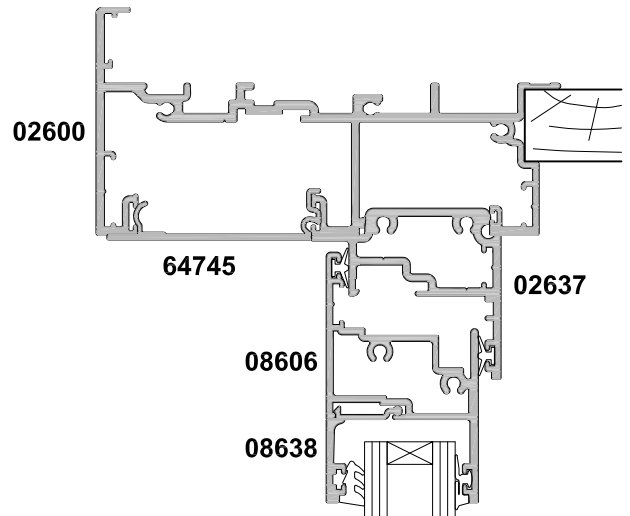

METRO SERIES, SLIDING DOOR THREE PANEL FSF CROSS SECTION

Cad Ref. AMSD07-0 Scale 1:2 Date 01.07.16

SECTION A-A

SECTION A-A

METRO NON-FACING SASH / FIXED LIGHT OPTION

FACING SASH / FIXED LIGHT OPTION