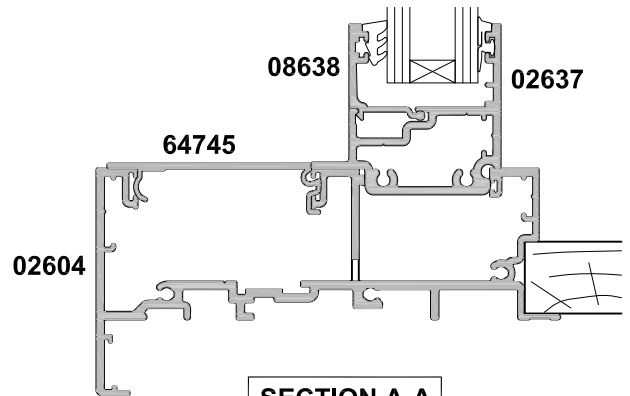

METRO SERIES, SLIDING DOOR THREE PANEL FSF CROSS SECTION

Cad Ref. AMSD07-0 Scale 1:2 Date 01.07.16

SECTION A-A

SECTION A-A

METRO NON-FACING SASH / FIXED LIGHT OPTION

FACING SASH / FIXED LIGHT OPTION