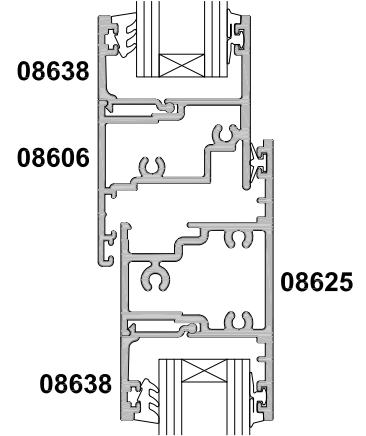

METRO SERIES, SLIDING DOOR THREE PANEL FSF CROSS SECTION

Cad Ref. AMSD07-0 Scale 1:2 Date 01.07.16

SECTION A-A

SECTION A-A

METRO NON-FACING SASH / FIXED LIGHT OPTION

FACING SASH / FIXED LIGHT OPTION