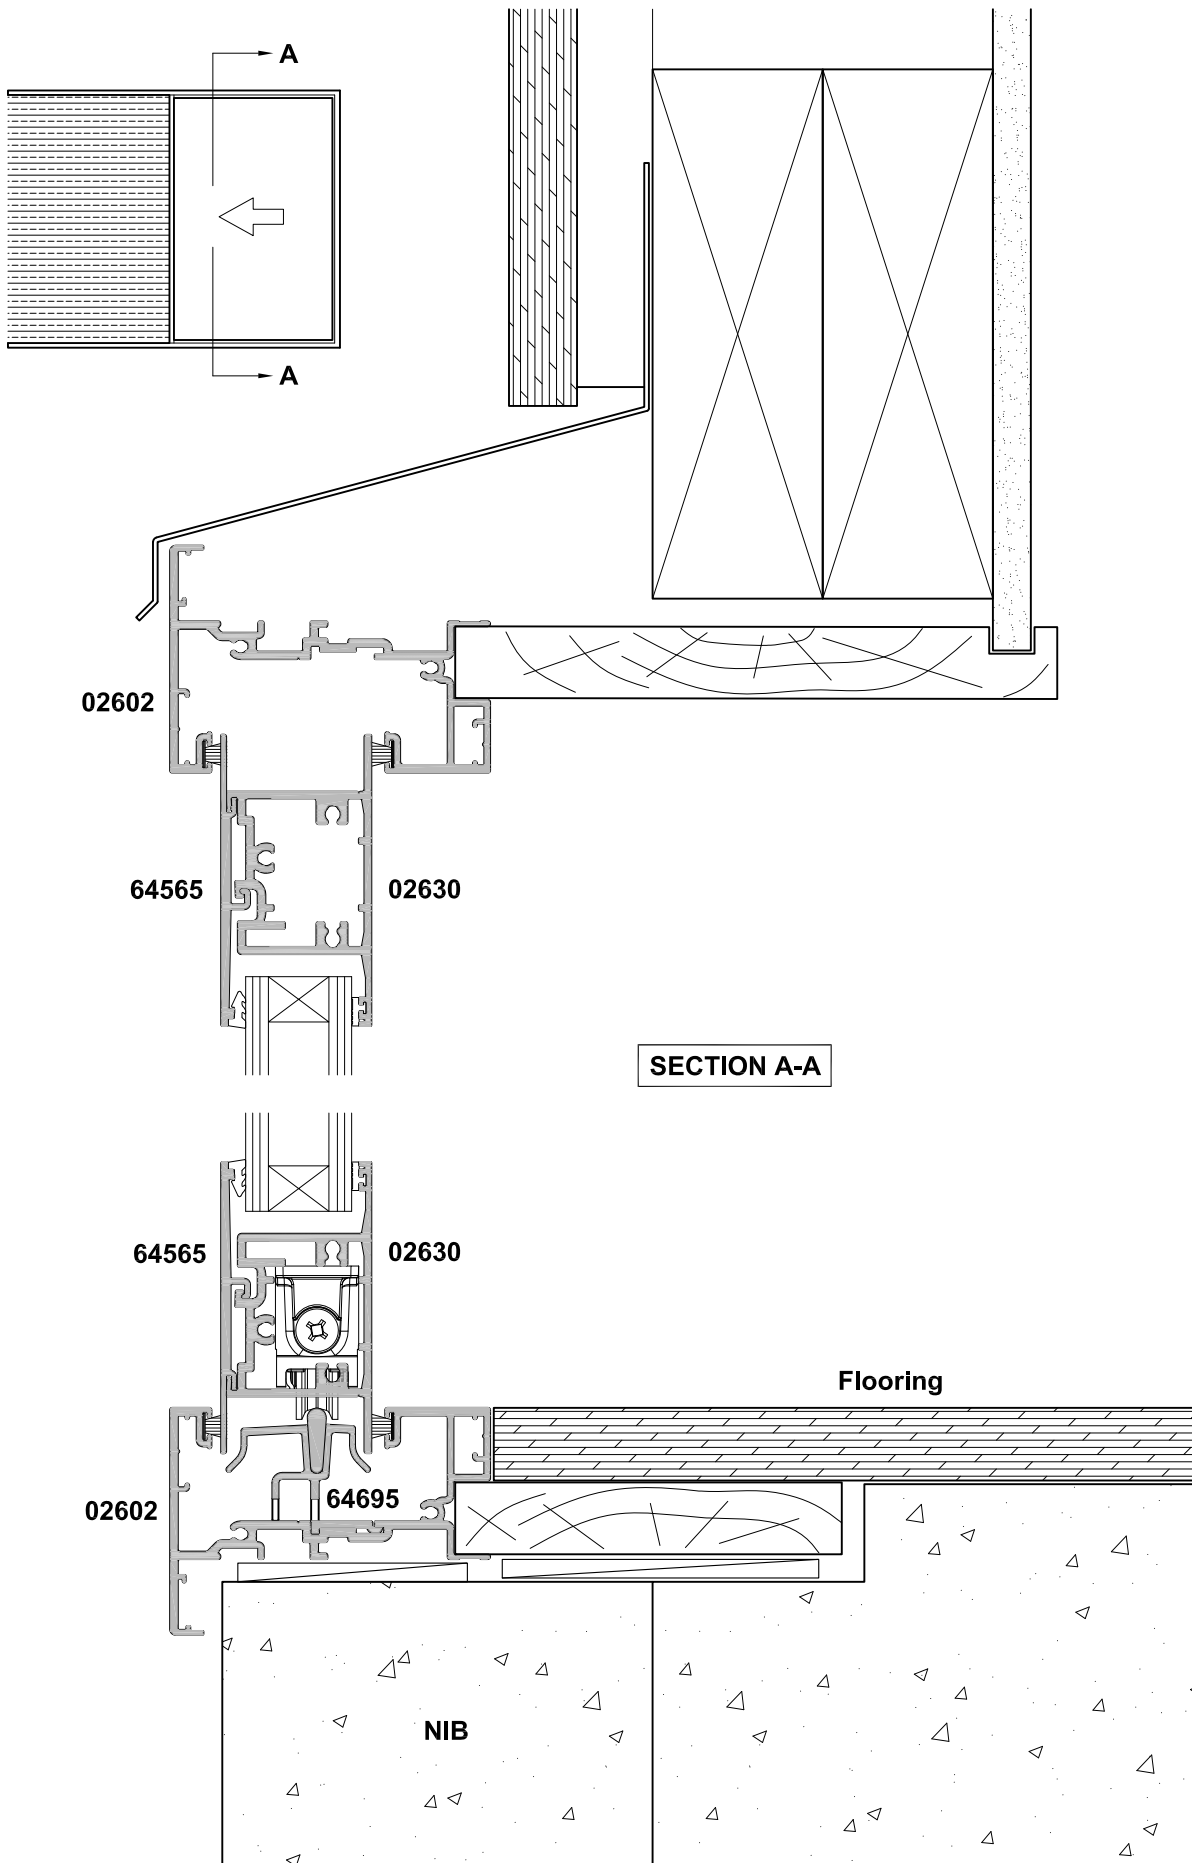

# METRO SERIES, SLIDING DOOR SINGLE PANEL OVERWALL CROSS SECTION

Cad Ref. AMSD15-0    Scale 1:2    Date 10.05.18

**SECTION A-A**