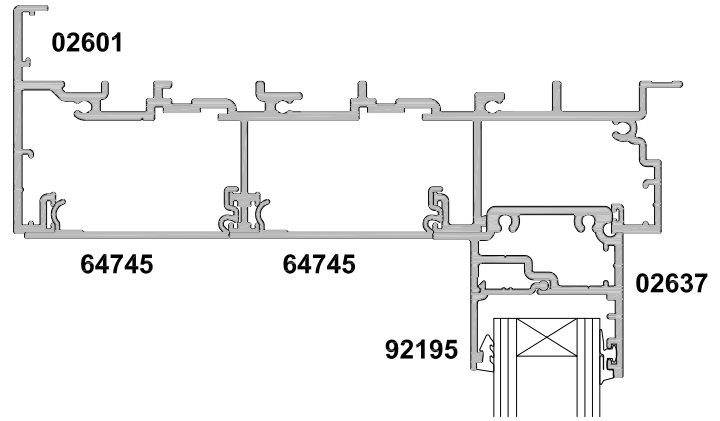

METRO SERIES, SLIDING DOOR OVERLIGHT OPTIONS

CROSS SECTION

Cad Ref. AMSD13-0 Scale 1:2 Date 10.05.18

SECTION A-A