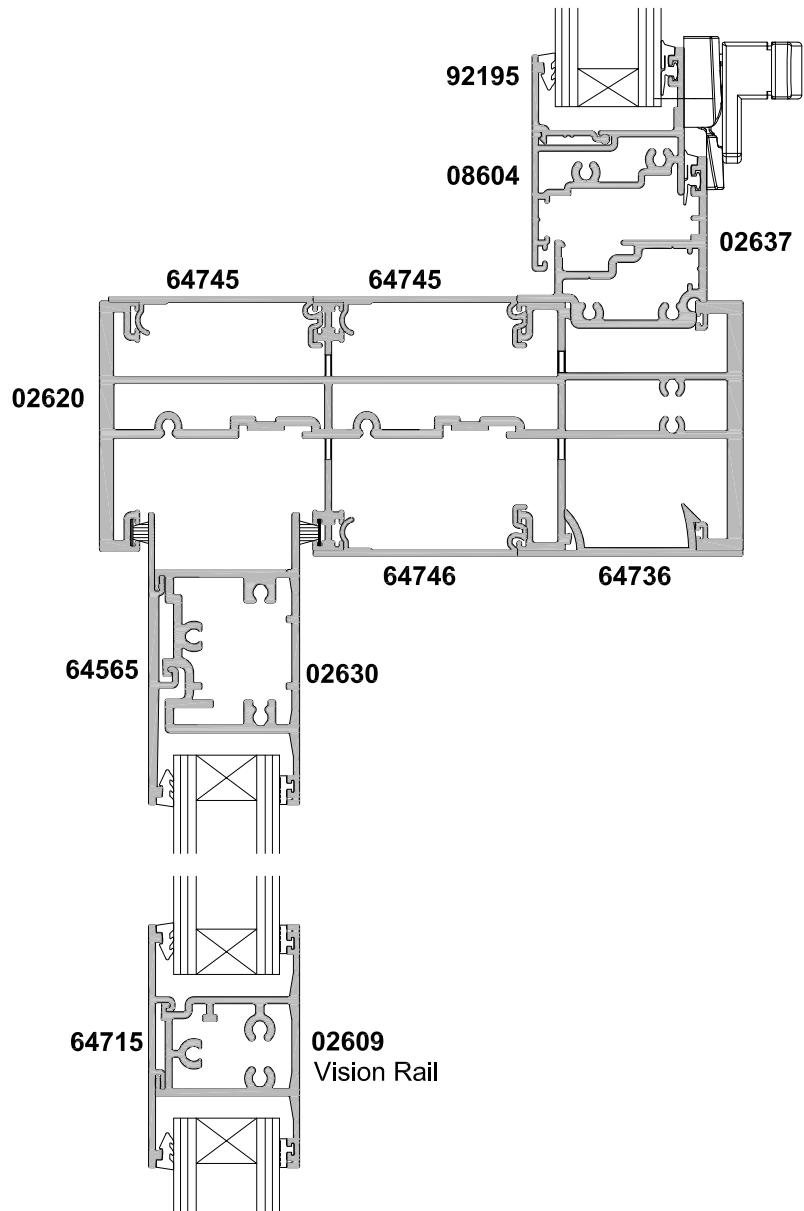

METRO SERIES, SLIDING DOOR OVERLIGHT OPTIONS

CROSS SECTION

Cad Ref. AMSD13-0 Scale 1:2 Date 10.05.18

SECTION A-A