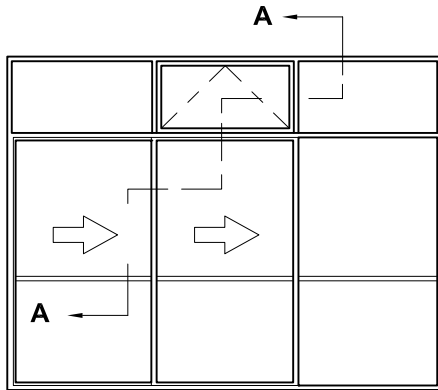

METRO SERIES, SLIDING DOOR OVERLIGHT OPTIONS

CROSS SECTION

Cad Ref. AMSD13-0 Scale 1:2 Date 10.05.18

SECTION A-A