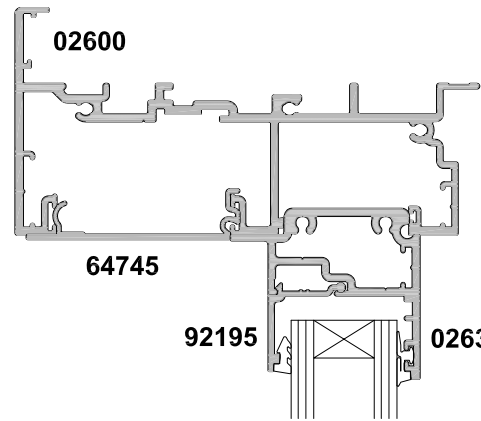

METRO SERIES, SLIDING DOOR OVERLIGHT OPTIONS

CROSS SECTION

Cad Ref. AMSD12-0 Scale 1:2 Date 10.05.18

SECTION A-A

**COUPLED METRO
AWNING FRAME**

SECTION A-A