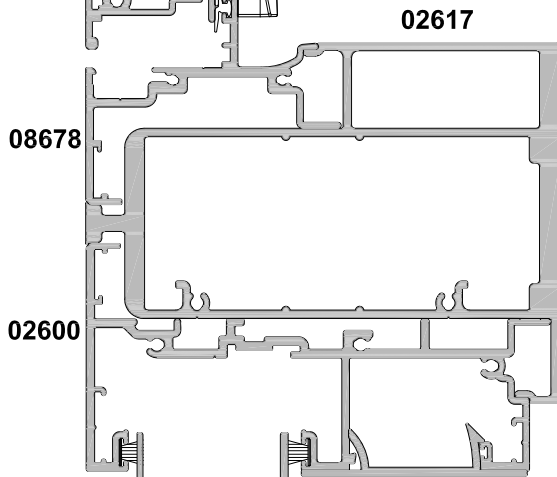

METRO SERIES, SLIDING DOOR OVERLIGHT OPTIONS

CROSS SECTION

Cad Ref. AMSD12-0 Scale 1:2 Date 10.05.18

SECTION A-A

**COUPLED METRO
AWNING FRAME**

SECTION A-A