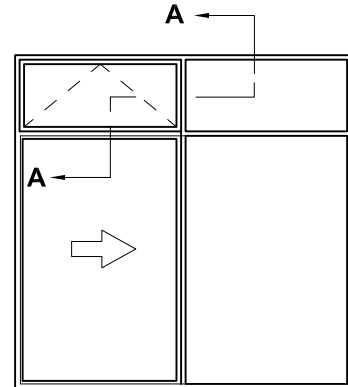

METRO SERIES, SLIDING DOOR OVERLIGHT OPTIONS

CROSS SECTION

Cad Ref. AMSD12-0 Scale 1:2 Date 10.05.18

SECTION A-A

**COUPLED METRO
AWNING FRAME**

SECTION A-A