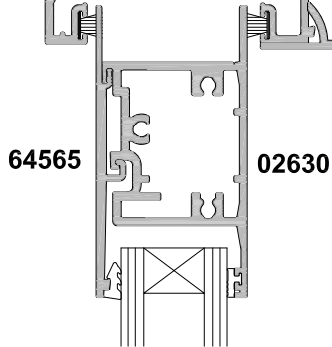

METRO SERIES, SLIDING DOOR OVERLIGHT OPTIONS

CROSS SECTION

Cad Ref. AMSD12-0 Scale 1:2 Date 10.05.18

SECTION A-A

**COUPLED METRO
AWNING FRAME**

SECTION A-A