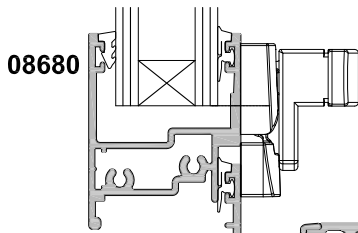

METRO SERIES, SLIDING DOOR OVERLIGHT OPTIONS

CROSS SECTION

Cad Ref. AMSD12-0 Scale 1:2 Date 10.05.18

SECTION A-A

**COUPLED METRO
AWNING FRAME**

SECTION A-A