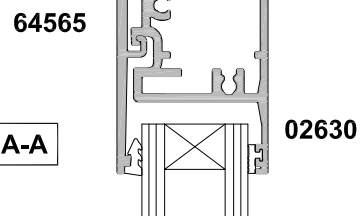

METRO SERIES, SLIDING DOOR OVERLIGHT OPTIONS

CROSS SECTION

Cad Ref. AMSD12-0 Scale 1:2 Date 10.05.18

SECTION A-A

**COUPLED METRO
AWNING FRAME**

SECTION A-A