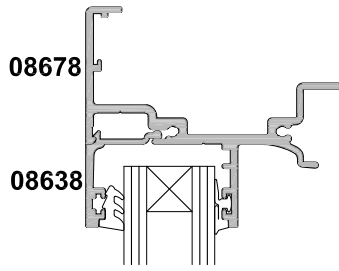

METRO SERIES, SLIDING DOOR OVERLIGHT OPTIONS

CROSS SECTION

Cad Ref. AMSD12-0 Scale 1:2 Date 10.05.18

SECTION A-A

**COUPLED METRO
AWNING FRAME**

SECTION A-A