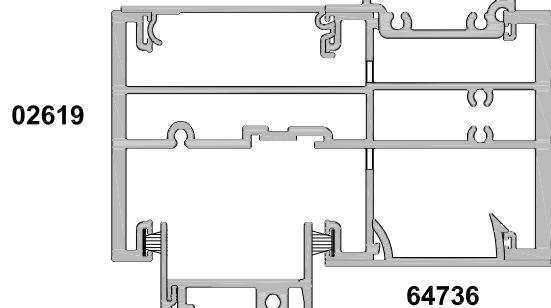

METRO SERIES, SLIDING DOOR OVERLIGHT OPTIONS

CROSS SECTION

Cad Ref. AMSD12-0 Scale 1:2 Date 10.05.18

SECTION A-A

**COUPLED METRO
AWNING FRAME**

SECTION A-A