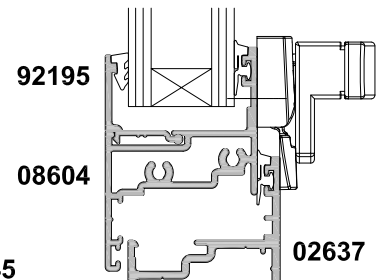

METRO SERIES, SLIDING DOOR OVERLIGHT OPTIONS

CROSS SECTION

Cad Ref. AMSD12-0 Scale 1:2 Date 10.05.18

SECTION A-A

**COUPLED METRO
AWNING FRAME**

SECTION A-A