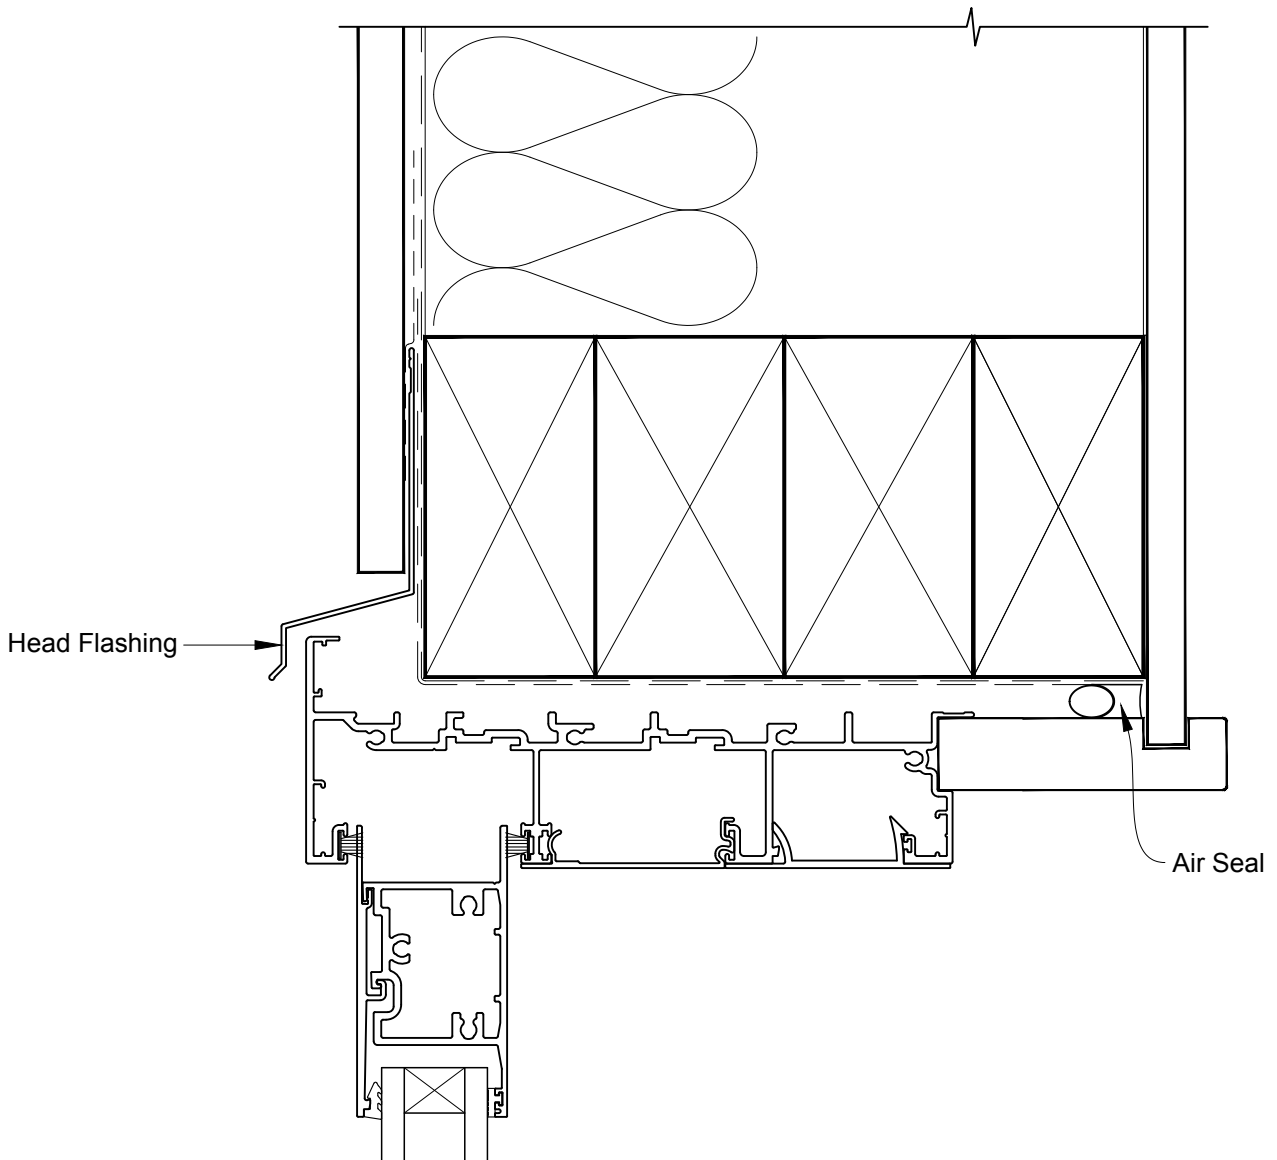

**INSTALLATION DETAIL - METRO SERIES
MULTISLIDER DOOR ON FLAT SHEET
CAVITY CONSTRUCTION**

Date: 01.10.16

Scale: 1:2

CAD Ref.: MSMDFS-CH

**INSTALLATION DETAIL - METRO SERIES
MULTISLIDER DOOR ON FLAT SHEET
CAVITY CONSTRUCTION**

Date: 01.10.16

Scale: 1:2

CAD Ref.: MSMDFS-CJ

**INSTALLATION DETAIL - METRO SERIES
MULTISLIDER DOOR ON FLAT SHEET
CAVITY CONSTRUCTION**

Date: 01.10.16

Scale: 1:2

CAD Ref.: MSMDFS-CS

**INSTALLATION DETAIL - METRO SERIES
MULTISLIDER DOOR ON FLAT SHEET
DIRECT FIXED CLADDING**

Date: 01.10.16

Scale: 1:2

CAD Ref.: MSMDFS-DH

**INSTALLATION DETAIL - METRO SERIES
MULTISLIDER DOOR ON FLAT SHEET
DIRECT FIXED CLADDING**

Date: 01.10.16

Scale: 1:2

CAD Ref.: MSMDFS-DJ

**INSTALLATION DETAIL - METRO SERIES
MULTISLIDER DOOR ON FLAT SHEET
DIRECT FIXED CLADDING**

Date: 01.10.16

Scale: 1:2

CAD Ref.: MSMDFS-DS