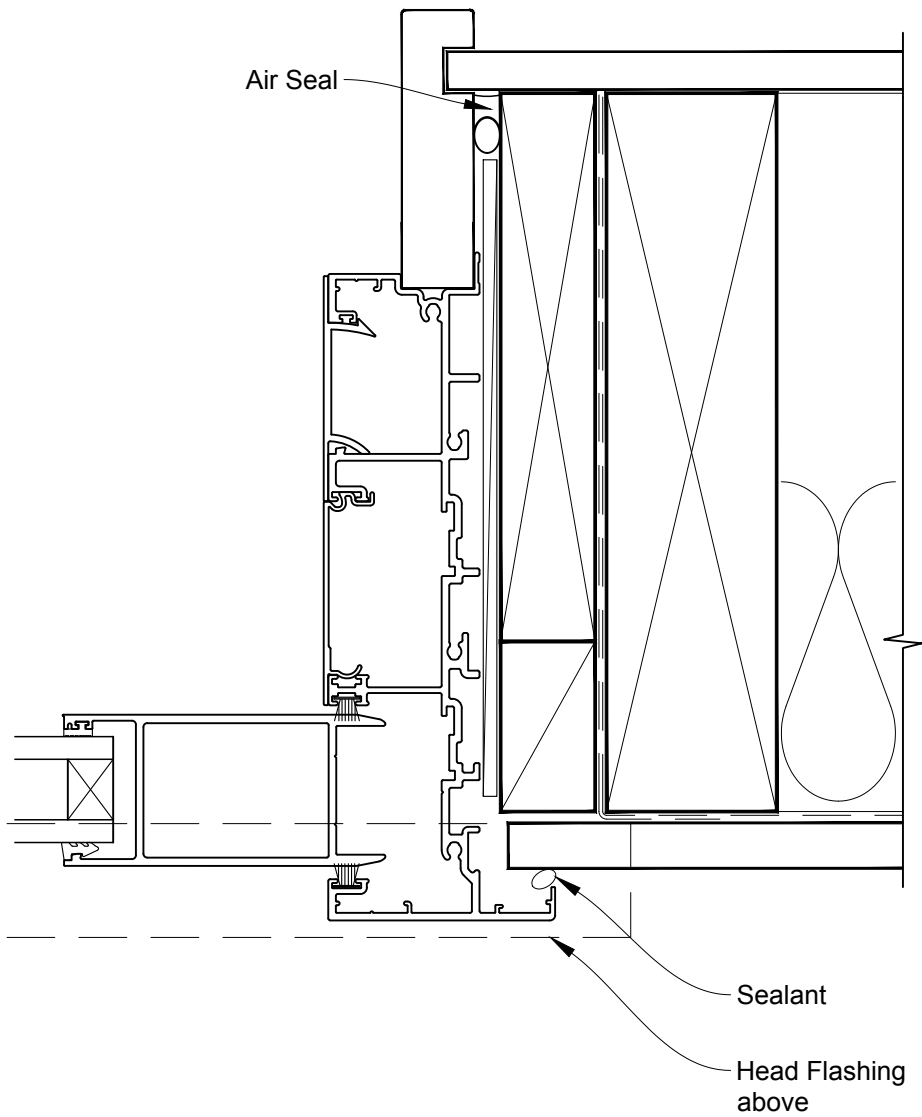

**INSTALLATION DETAIL - METRO SERIES
MULTISLIDER DOOR ON FLAT SHEET
CAVITY CONSTRUCTION**

Date: 01.10.16

Scale: 1:2

CAD Ref.: MSMDFS-CH

**INSTALLATION DETAIL - METRO SERIES
MULTISLIDER DOOR ON FLAT SHEET
CAVITY CONSTRUCTION**

Date: 01.10.16

Scale: 1:2

CAD Ref.: MSMDFS-CJ

**INSTALLATION DETAIL - METRO SERIES
MULTISLIDER DOOR ON FLAT SHEET
CAVITY CONSTRUCTION**

Date: 01.10.16

Scale: 1:2

CAD Ref.: MSMDFS-CS

**INSTALLATION DETAIL - METRO SERIES
MULTISLIDER DOOR ON FLAT SHEET
DIRECT FIXED CLADDING**

Date: 01.10.16

Scale: 1:2

CAD Ref.: MSMDFS-DH

**INSTALLATION DETAIL - METRO SERIES
MULTISLIDER DOOR ON FLAT SHEET
DIRECT FIXED CLADDING**

Date: 01.10.16

Scale: 1:2

CAD Ref.: MSMDFS-DJ

**INSTALLATION DETAIL - METRO SERIES
MULTISLIDER DOOR ON FLAT SHEET
DIRECT FIXED CLADDING**