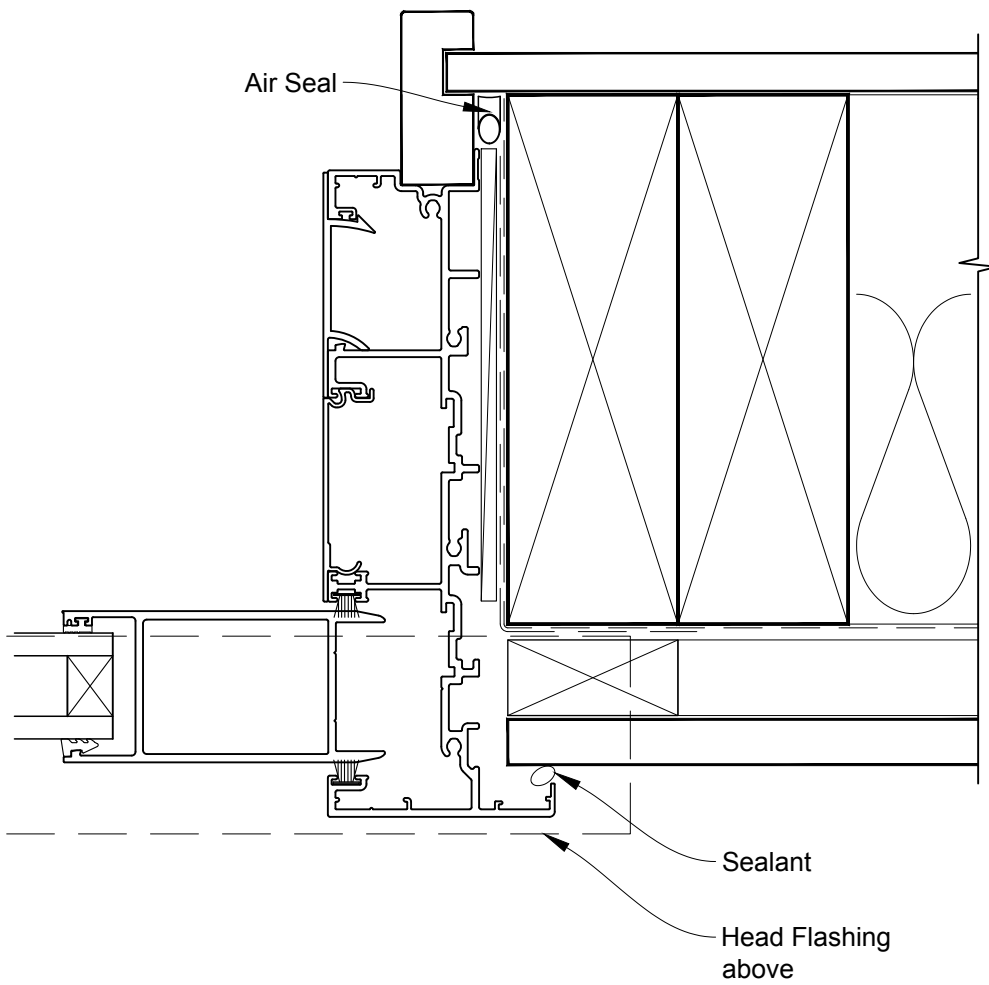

**INSTALLATION DETAIL - METRO SERIES
MULTISLIDER DOOR ON FLAT SHEET
CAVITY CONSTRUCTION**

Date: 01.10.16

Scale: 1:2

CAD Ref.: MSMDFS-CH

**INSTALLATION DETAIL - METRO SERIES
MULTISLIDER DOOR ON FLAT SHEET
CAVITY CONSTRUCTION**

Date: 01.10.16

Scale: 1:2

CAD Ref.: MSMDFS-CJ

**INSTALLATION DETAIL - METRO SERIES
MULTISLIDER DOOR ON FLAT SHEET
CAVITY CONSTRUCTION**

Date: 01.10.16

Scale: 1:2

CAD Ref.: MSMDFS-CS

**INSTALLATION DETAIL - METRO SERIES
MULTISLIDER DOOR ON FLAT SHEET
DIRECT FIXED CLADDING**

Date: 01.10.16

Scale: 1:2

CAD Ref.: MSMDFS-DH

**INSTALLATION DETAIL - METRO SERIES
MULTISLIDER DOOR ON FLAT SHEET
DIRECT FIXED CLADDING**

Date: 01.10.16

Scale: 1:2

CAD Ref.: MSMDFS-DJ

**INSTALLATION DETAIL - METRO SERIES
MULTISLIDER DOOR ON FLAT SHEET
DIRECT FIXED CLADDING**