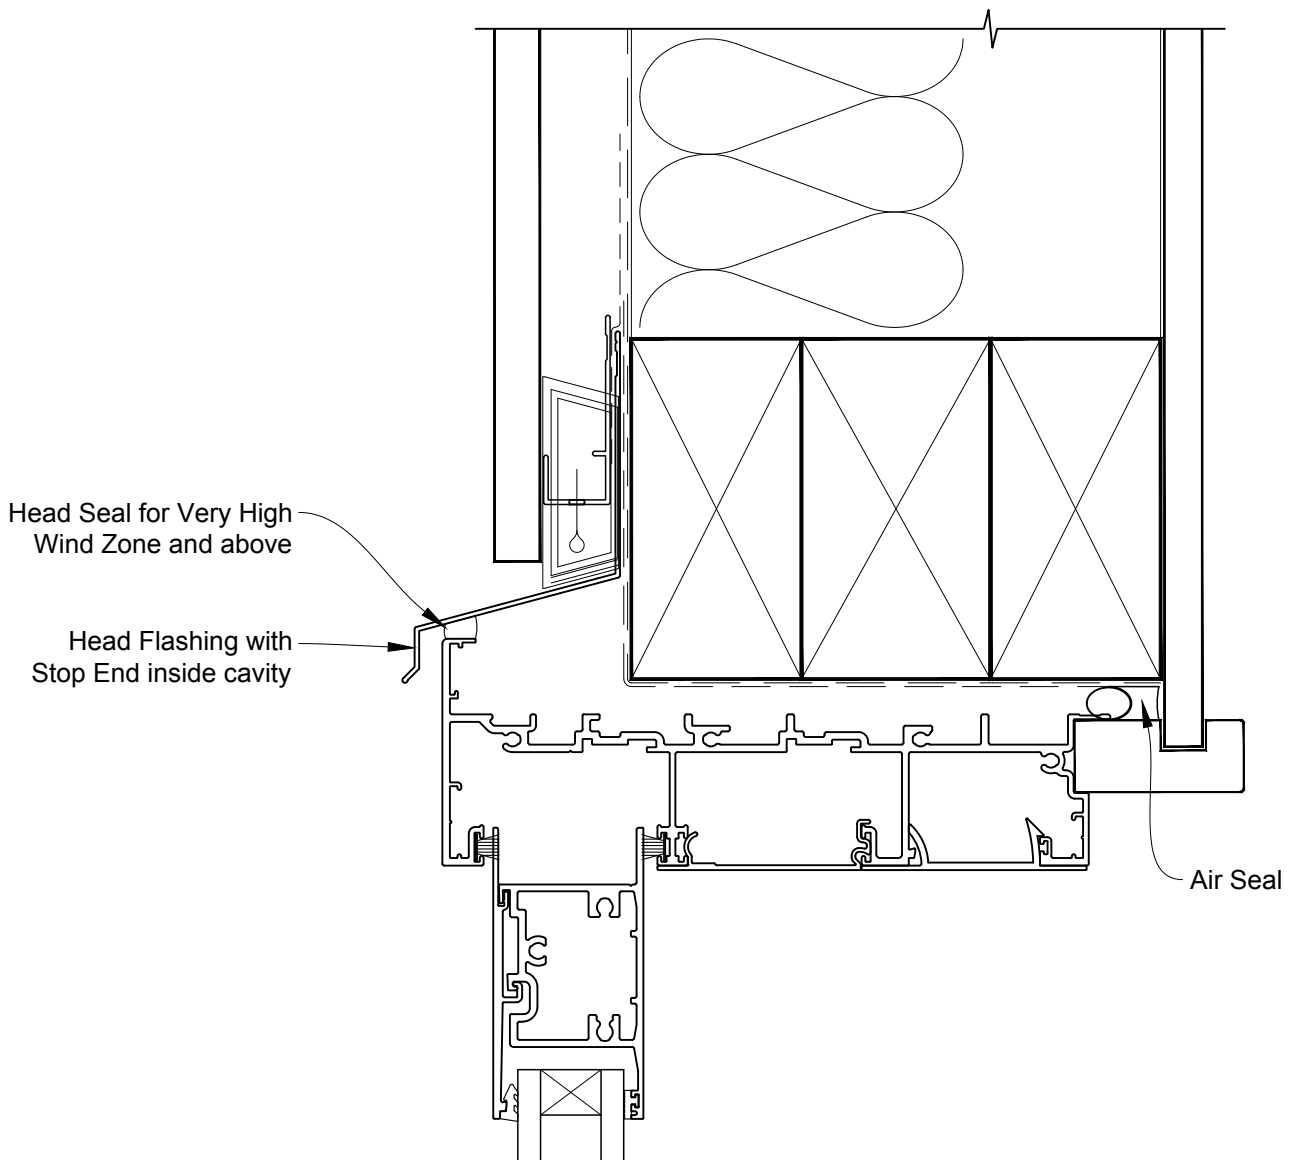

**INSTALLATION DETAIL - METRO SERIES
MULTISLIDER DOOR ON FLAT SHEET
CAVITY CONSTRUCTION**

Date: 01.10.16

Scale: 1:2

CAD Ref.: MSMDFS-CH

**INSTALLATION DETAIL - METRO SERIES
MULTISLIDER DOOR ON FLAT SHEET
CAVITY CONSTRUCTION**

Date: 01.10.16

Scale: 1:2

CAD Ref.: MSMDFS-CJ

**INSTALLATION DETAIL - METRO SERIES
MULTISLIDER DOOR ON FLAT SHEET
CAVITY CONSTRUCTION**

Date: 01.10.16

Scale: 1:2

CAD Ref.: MSMDFS-CS

**INSTALLATION DETAIL - METRO SERIES
MULTISLIDER DOOR ON FLAT SHEET
DIRECT FIXED CLADDING**

Date: 01.10.16

Scale: 1:2

CAD Ref.: MSMDFS-DH

**INSTALLATION DETAIL - METRO SERIES
MULTISLIDER DOOR ON FLAT SHEET
DIRECT FIXED CLADDING**

Date: 01.10.16

Scale: 1:2

CAD Ref.: MSMDFS-DJ

**INSTALLATION DETAIL - METRO SERIES
MULTISLIDER DOOR ON FLAT SHEET
DIRECT FIXED CLADDING**