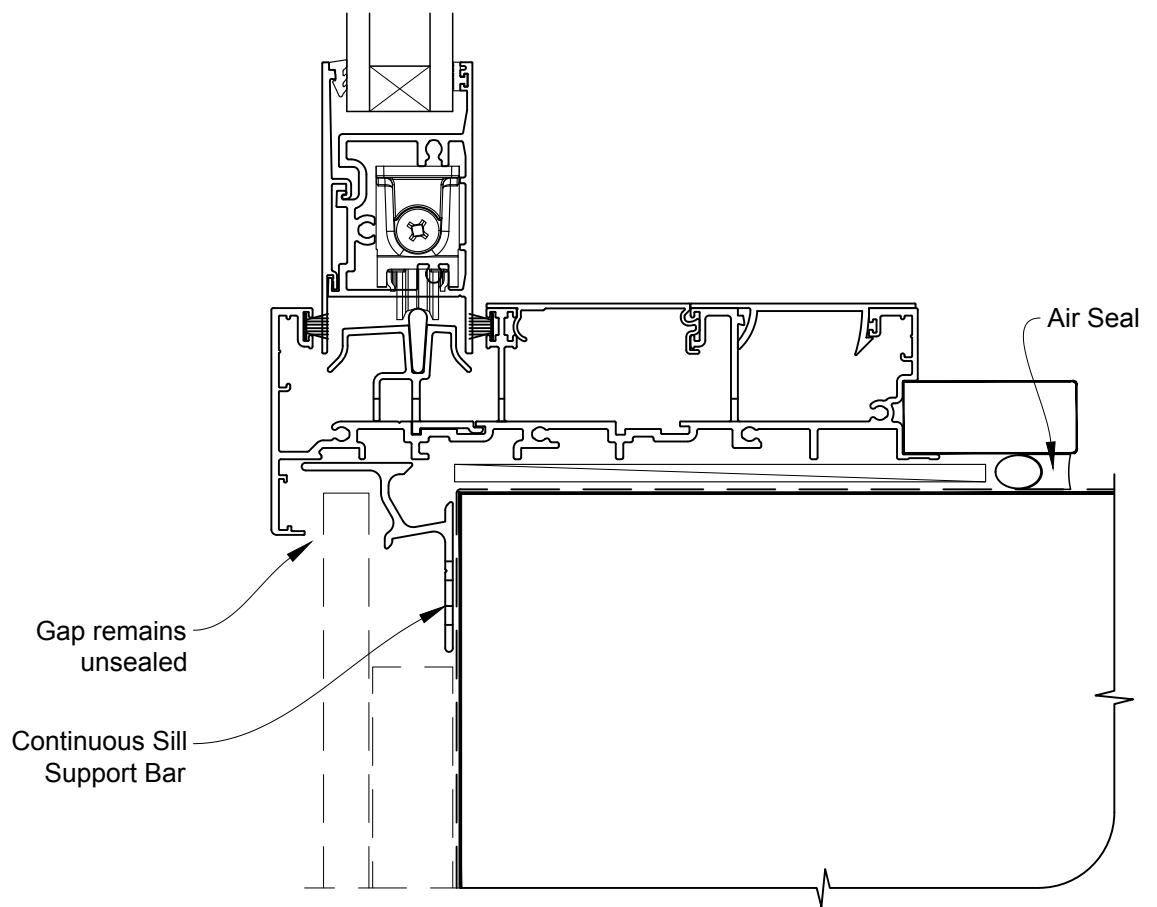

**INSTALLATION DETAIL - METRO SERIES
MULTISLIDER DOOR ON FLAT SHEET
CAVITY CONSTRUCTION**

Date: 01.10.16

Scale: 1:2

CAD Ref.: MSMDFS-CH

**INSTALLATION DETAIL - METRO SERIES
MULTISLIDER DOOR ON FLAT SHEET
CAVITY CONSTRUCTION**

Date: 01.10.16

Scale: 1:2

CAD Ref.: MSMDFS-CJ

**INSTALLATION DETAIL - METRO SERIES
MULTISLIDER DOOR ON FLAT SHEET
CAVITY CONSTRUCTION**

Date: 01.10.16

Scale: 1:2

CAD Ref.: MSMDFS-CS

**INSTALLATION DETAIL - METRO SERIES
MULTISLIDER DOOR ON FLAT SHEET
DIRECT FIXED CLADDING**

Date: 01.10.16

Scale: 1:2

CAD Ref.: MSMDFS-DH

**INSTALLATION DETAIL - METRO SERIES
MULTISLIDER DOOR ON FLAT SHEET
DIRECT FIXED CLADDING**

Date: 01.10.16

Scale: 1:2

CAD Ref.: MSMDFS-DJ

**INSTALLATION DETAIL - METRO SERIES
MULTISLIDER DOOR ON FLAT SHEET
DIRECT FIXED CLADDING**