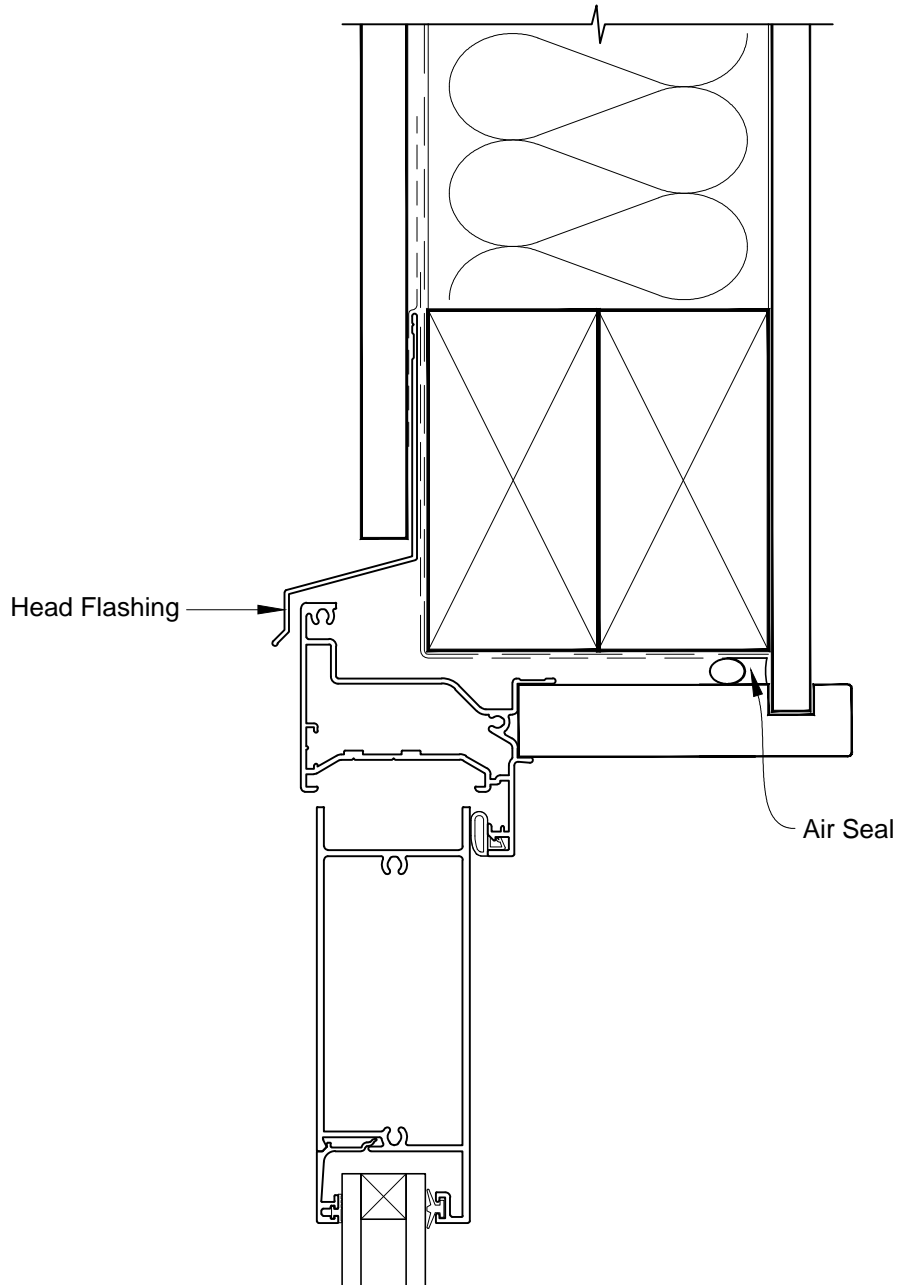

**INSTALLATION DETAIL - METRO SERIES
HINGED DOOR OPEN OUT ON FLAT SHEET
CAVITY CONSTRUCTION**

Date: 01.03.14 Scale: 1:2 CAD Ref.: MSHOFS-CH

**INSTALLATION DETAIL - METRO SERIES
HINGED DOOR OPEN OUT ON FLAT SHEET
CAVITY CONSTRUCTION**

Date: 01.03.14 Scale: 1:2 CAD Ref.: MSHOFS-CJ

**INSTALLATION DETAIL - METRO SERIES
HINGED DOOR OPEN OUT ON FLAT SHEET
CAVITY CONSTRUCTION**

Date: 01.03.14 Scale: 1:2 CAD Ref.: MSHOFS-CS

**INSTALLATION DETAIL - METRO SERIES
HINGED DOOR OPEN OUT ON FLAT SHEET
DIRECT FIXED CLADDING**

Date: 01.03.14

Scale: 1:2

CAD Ref.: MSHOFS-DH

**INSTALLATION DETAIL - METRO SERIES
HINGED DOOR OPEN OUT ON FLAT SHEET
DIRECT FIXED CLADDING**

Date: 01.03.14 Scale: 1:2 CAD Ref.: MSHOFS-DJ

**INSTALLATION DETAIL - METRO SERIES
HINGED DOOR OPEN OUT ON FLAT SHEET
DIRECT FIXED CLADDING**

Date: 01.03.14 Scale: 1:2 CAD Ref.: MSHOFS-DS