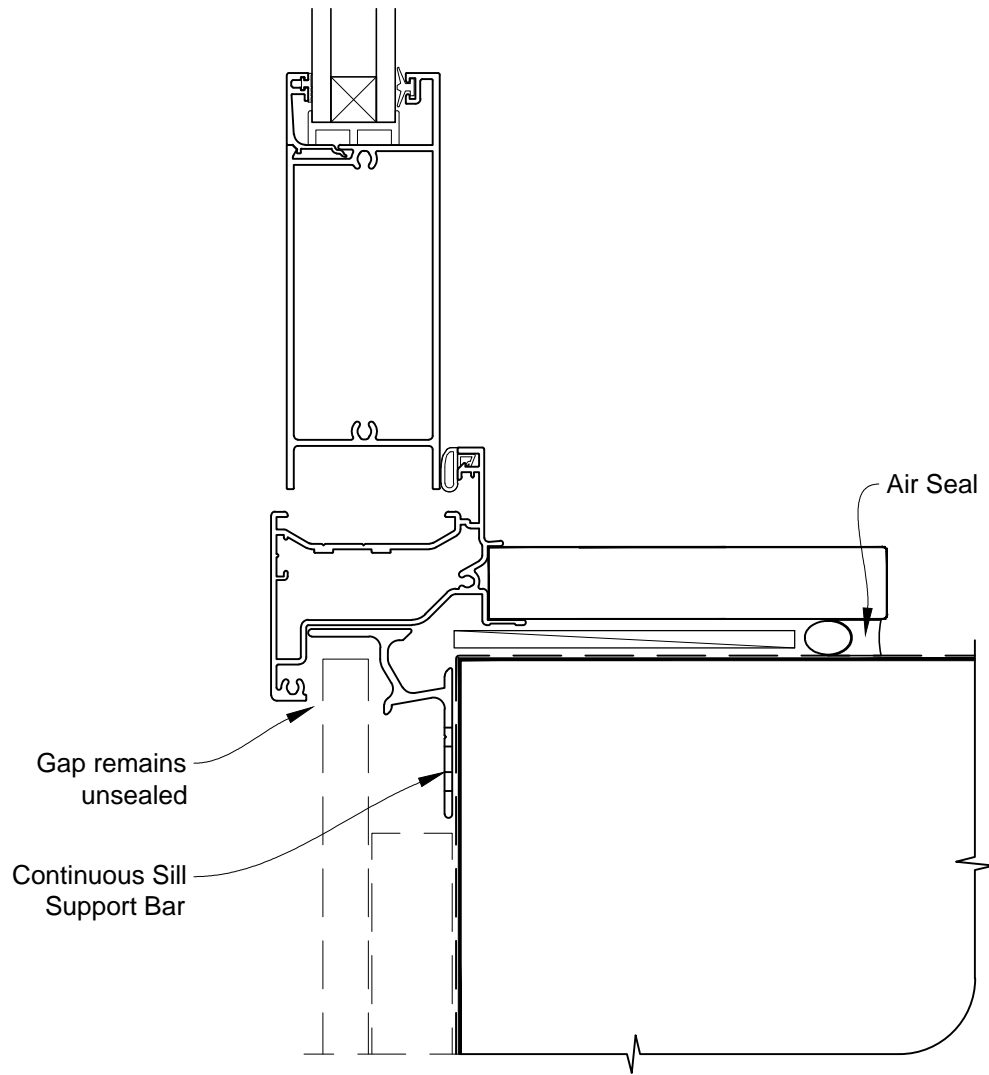

**INSTALLATION DETAIL - METRO SERIES
HINGED DOOR OPEN OUT ON FLAT SHEET
CAVITY CONSTRUCTION**

Date: 01.03.14 Scale: 1:2 CAD Ref.: MSHOFS-CH

**INSTALLATION DETAIL - METRO SERIES
HINGED DOOR OPEN OUT ON FLAT SHEET
CAVITY CONSTRUCTION**

Date: 01.03.14 Scale: 1:2 CAD Ref.: MSHOFS-CJ

**INSTALLATION DETAIL - METRO SERIES
HINGED DOOR OPEN OUT ON FLAT SHEET
CAVITY CONSTRUCTION**

Date: 01.03.14 Scale: 1:2 CAD Ref.: MSHOFS-CS

**INSTALLATION DETAIL - METRO SERIES
HINGED DOOR OPEN OUT ON FLAT SHEET
DIRECT FIXED CLADDING**

Date: 01.03.14

Scale: 1:2

CAD Ref.: MSHOFS-DH

**INSTALLATION DETAIL - METRO SERIES
HINGED DOOR OPEN OUT ON FLAT SHEET
DIRECT FIXED CLADDING**

Date: 01.03.14 Scale: 1:2 CAD Ref.: MSHOFS-DJ

**INSTALLATION DETAIL - METRO SERIES
HINGED DOOR OPEN OUT ON FLAT SHEET
DIRECT FIXED CLADDING**

Date: 01.03.14 Scale: 1:2 CAD Ref.: MSHOFS-DS