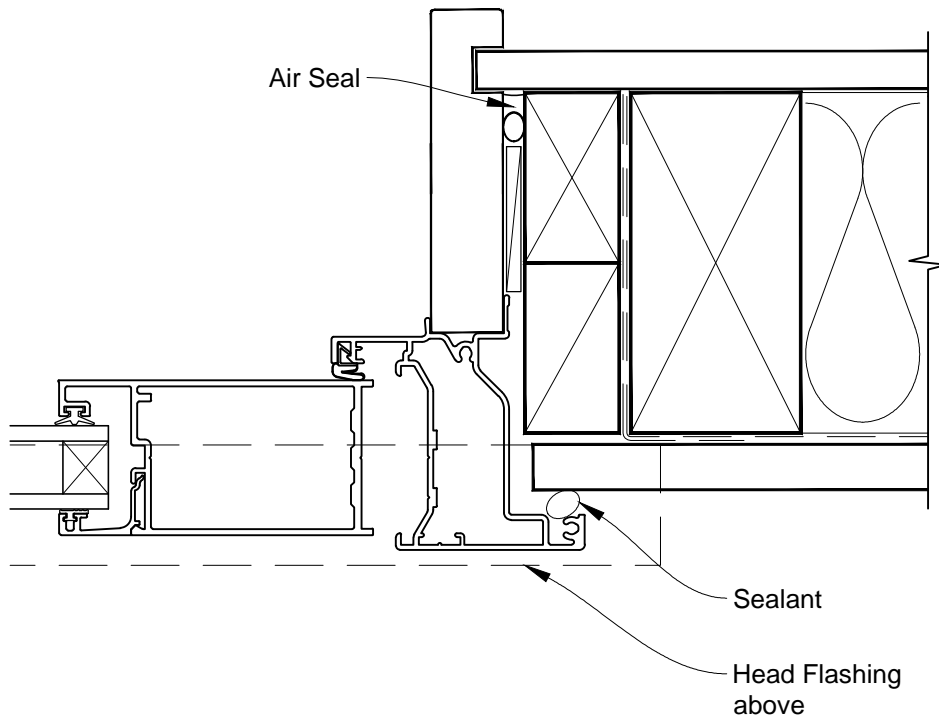

**INSTALLATION DETAIL - METRO SERIES
HINGED DOOR OPEN OUT ON FLAT SHEET
CAVITY CONSTRUCTION**

Date: 01.03.14 Scale: 1:2 CAD Ref.: MSHOFS-CH

**INSTALLATION DETAIL - METRO SERIES
HINGED DOOR OPEN OUT ON FLAT SHEET
CAVITY CONSTRUCTION**

Date: 01.03.14 Scale: 1:2 CAD Ref.: MSHOFS-CJ

**INSTALLATION DETAIL - METRO SERIES
HINGED DOOR OPEN OUT ON FLAT SHEET
CAVITY CONSTRUCTION**

Date: 01.03.14 Scale: 1:2 CAD Ref.: MSHOFS-CS

**INSTALLATION DETAIL - METRO SERIES
HINGED DOOR OPEN OUT ON FLAT SHEET
DIRECT FIXED CLADDING**

Date: 01.03.14

Scale: 1:2

CAD Ref.: MSHOFS-DH

**INSTALLATION DETAIL - METRO SERIES
HINGED DOOR OPEN OUT ON FLAT SHEET
DIRECT FIXED CLADDING**

Date: 01.03.14 Scale: 1:2 CAD Ref.: MSHOFS-DJ

**INSTALLATION DETAIL - METRO SERIES
HINGED DOOR OPEN OUT ON FLAT SHEET
DIRECT FIXED CLADDING**

Date: 01.03.14 Scale: 1:2 CAD Ref.: MSHOFS-DS