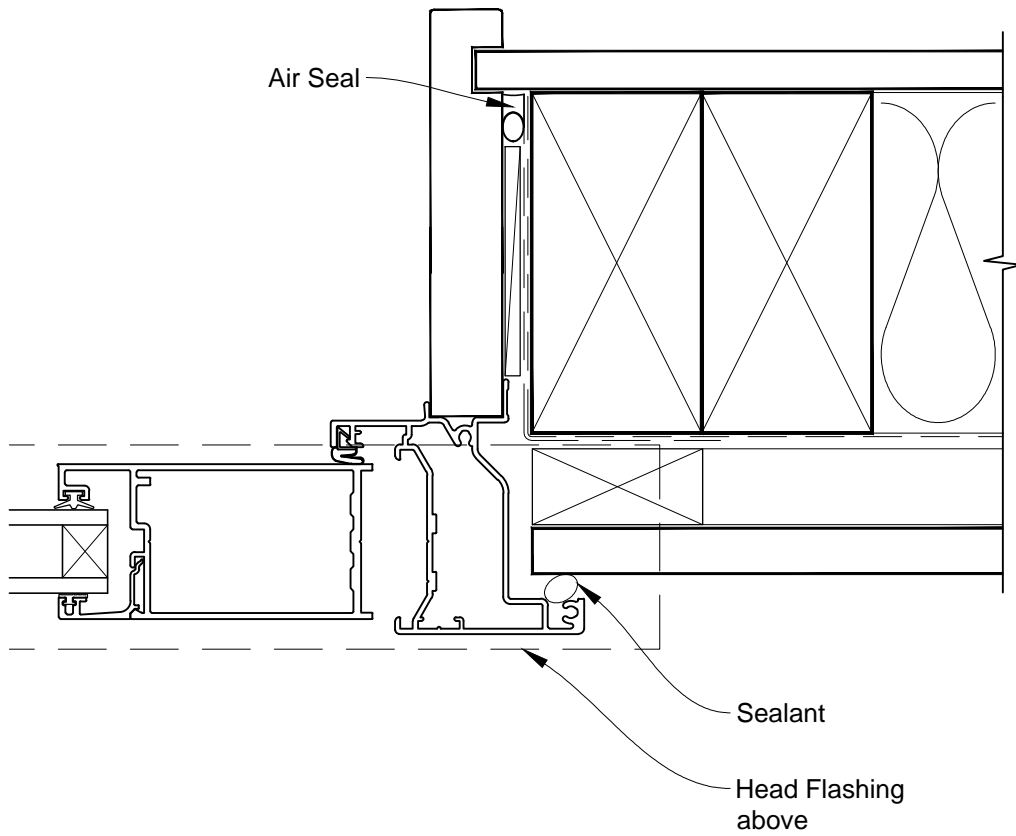

**INSTALLATION DETAIL - METRO SERIES
HINGED DOOR OPEN OUT ON FLAT SHEET
CAVITY CONSTRUCTION**

Date: 01.03.14 Scale: 1:2 CAD Ref.: MSHOFS-CH

**INSTALLATION DETAIL - METRO SERIES
HINGED DOOR OPEN OUT ON FLAT SHEET
CAVITY CONSTRUCTION**

Date: 01.03.14 Scale: 1:2 CAD Ref.: MSHOFS-CJ

**INSTALLATION DETAIL - METRO SERIES
HINGED DOOR OPEN OUT ON FLAT SHEET
CAVITY CONSTRUCTION**

Date: 01.03.14 Scale: 1:2 CAD Ref.: MSHOFS-CS

**INSTALLATION DETAIL - METRO SERIES
HINGED DOOR OPEN OUT ON FLAT SHEET
DIRECT FIXED CLADDING**

Date: 01.03.14

Scale: 1:2

CAD Ref.: MSHOFS-DH

**INSTALLATION DETAIL - METRO SERIES
HINGED DOOR OPEN OUT ON FLAT SHEET
DIRECT FIXED CLADDING**

Date: 01.03.14 Scale: 1:2 CAD Ref.: MSHOFS-DJ

**INSTALLATION DETAIL - METRO SERIES
HINGED DOOR OPEN OUT ON FLAT SHEET
DIRECT FIXED CLADDING**

Date: 01.03.14 Scale: 1:2 CAD Ref.: MSHOFS-DS