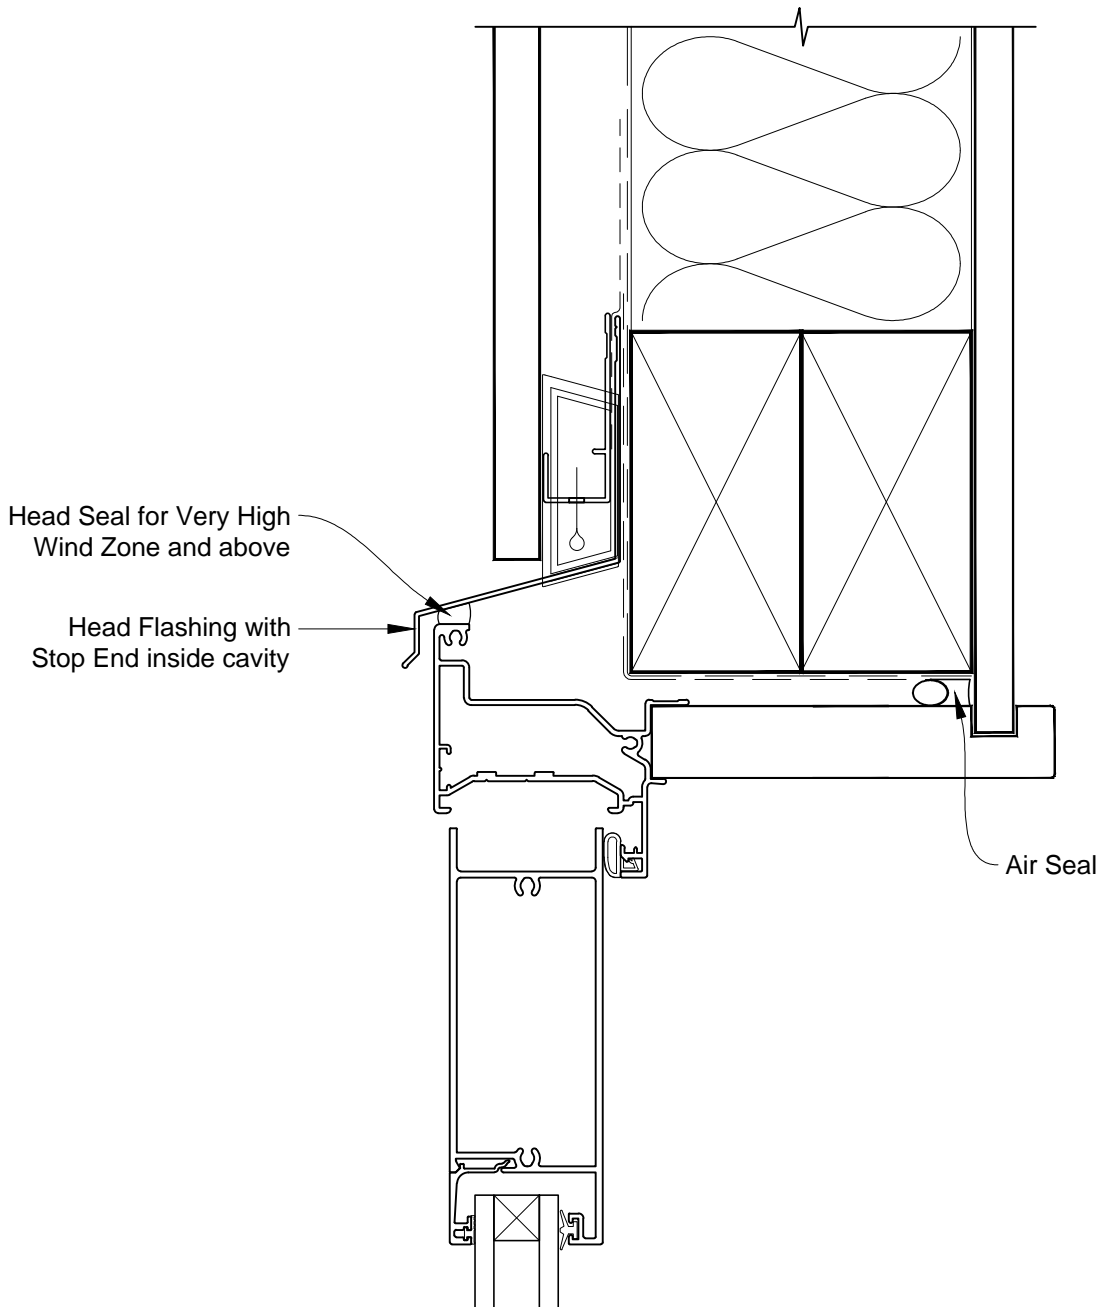

**INSTALLATION DETAIL - METRO SERIES
HINGED DOOR OPEN OUT ON FLAT SHEET
CAVITY CONSTRUCTION**

Date: 01.03.14 Scale: 1:2 CAD Ref.: MSHOFS-CH

**INSTALLATION DETAIL - METRO SERIES
HINGED DOOR OPEN OUT ON FLAT SHEET
CAVITY CONSTRUCTION**

Date: 01.03.14 Scale: 1:2 CAD Ref.: MSHOFS-CJ

**INSTALLATION DETAIL - METRO SERIES
HINGED DOOR OPEN OUT ON FLAT SHEET
CAVITY CONSTRUCTION**

Date: 01.03.14 Scale: 1:2 CAD Ref.: MSHOFS-CS

**INSTALLATION DETAIL - METRO SERIES
HINGED DOOR OPEN OUT ON FLAT SHEET
DIRECT FIXED CLADDING**

Date: 01.03.14

Scale: 1:2

CAD Ref.: MSHOFS-DH

**INSTALLATION DETAIL - METRO SERIES
HINGED DOOR OPEN OUT ON FLAT SHEET
DIRECT FIXED CLADDING**

Date: 01.03.14 Scale: 1:2 CAD Ref.: MSHOFS-DJ

**INSTALLATION DETAIL - METRO SERIES
HINGED DOOR OPEN OUT ON FLAT SHEET
DIRECT FIXED CLADDING**

Date: 01.03.14 Scale: 1:2 CAD Ref.: MSHOFS-DS