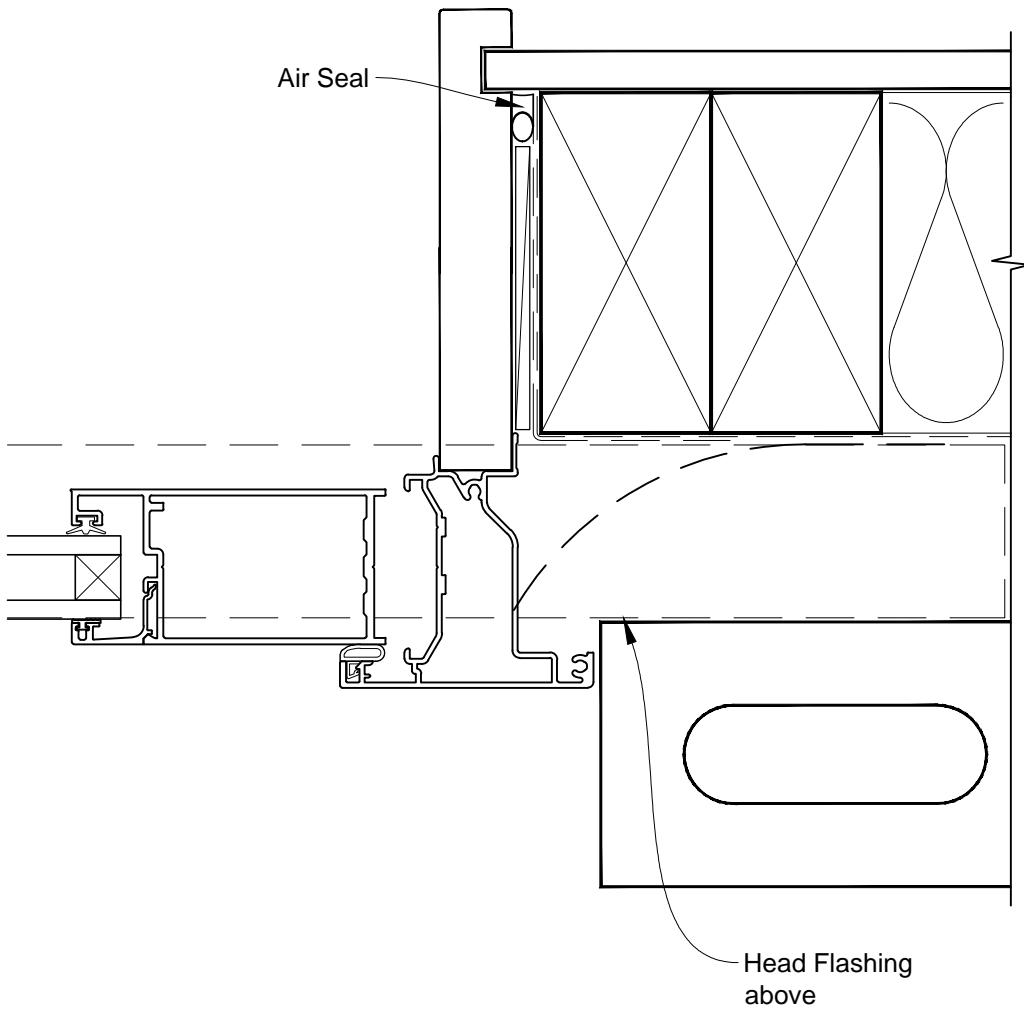

**INSTALLATION DETAIL - METRO SERIES
HINGED DOOR OPEN IN ON BRICK VENEER
CAVITY CONSTRUCTION**

Date: 01.03.14

Scale: 1:2

CAD Ref.: MSHIBV-CH

**INSTALLATION DETAIL - METRO SERIES
HINGED DOOR OPEN IN ON BRICK VENEER
CAVITY CONSTRUCTION**

Date: 01.03.14

Scale: 1:2

CAD Ref.: MSHIBV-CJ

**INSTALLATION DETAIL - METRO SERIES
HINGED DOOR OPEN IN ON BRICK VENEER
CAVITY CONSTRUCTION**

Date: 01.03.14

Scale: 1:2

CAD Ref.: MSHIBV-CS