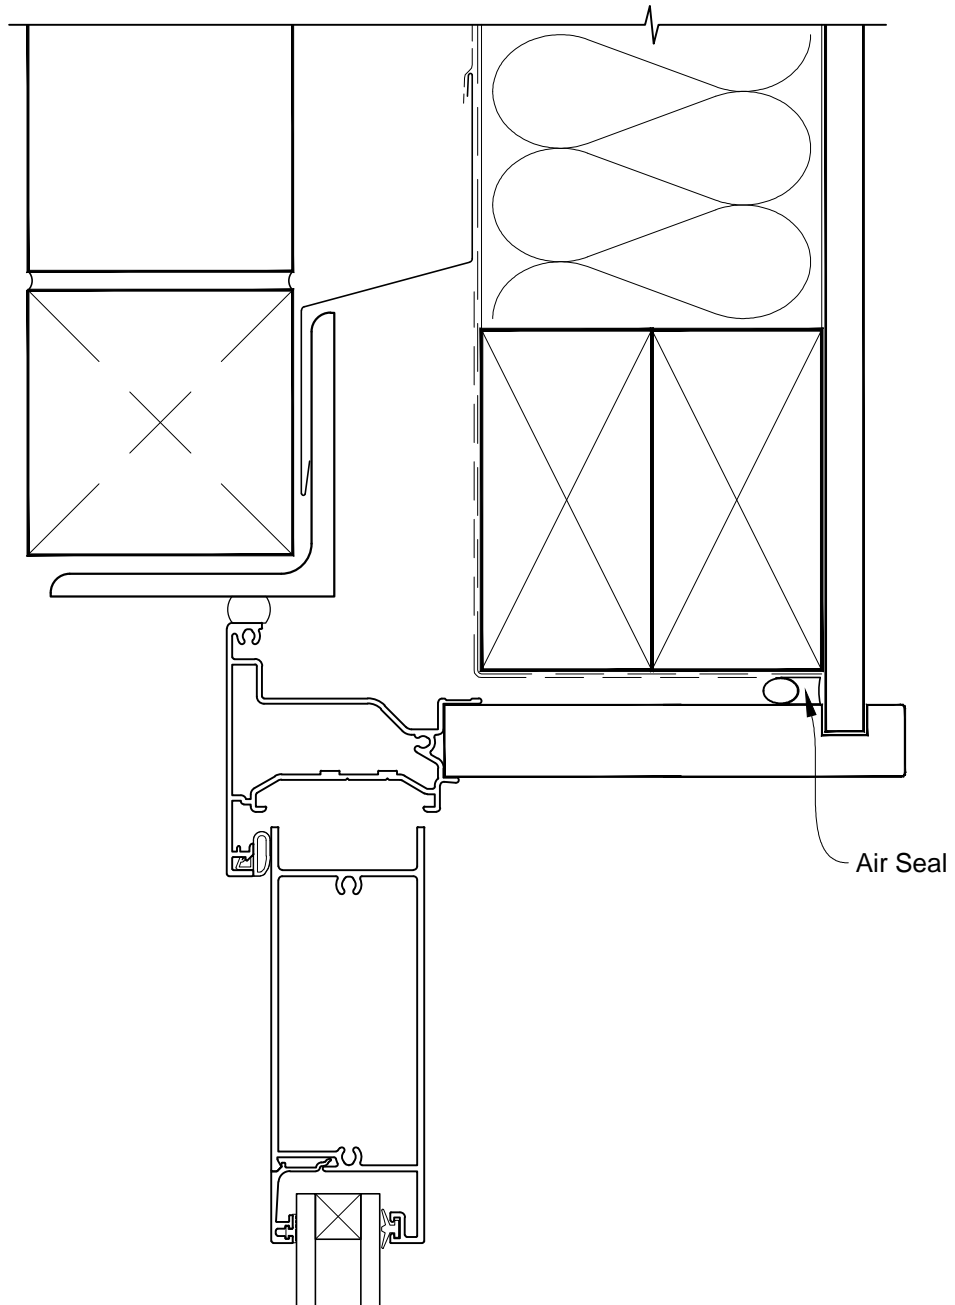

**INSTALLATION DETAIL - METRO SERIES
HINGED DOOR OPEN IN ON BRICK VENEER
CAVITY CONSTRUCTION**

Date: 01.03.14

Scale: 1:2

CAD Ref.: MSHIBV-CH

**INSTALLATION DETAIL - METRO SERIES
HINGED DOOR OPEN IN ON BRICK VENEER
CAVITY CONSTRUCTION**

Date: 01.03.14

Scale: 1:2

CAD Ref.: MSHIBV-CJ

**INSTALLATION DETAIL - METRO SERIES
HINGED DOOR OPEN IN ON BRICK VENEER
CAVITY CONSTRUCTION**

Date: 01.03.14

Scale: 1:2

CAD Ref.: MSHIBV-CS