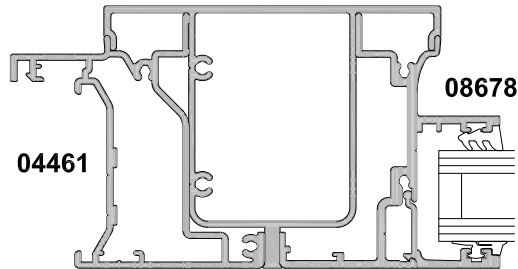

METRO SERIES, HINGED DOOR COUPLING OPTIONS

CROSS SECTION

Cad Ref. AMHD07-0 Scale 1:2 Date 01.06.11

04440
180° COUPLING BAR

04443
135° COUPLING BAR

04444
90° COUPLING BAR