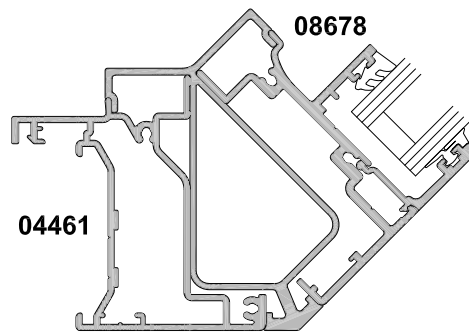

METRO SERIES, HINGED DOOR COUPLING OPTIONS

CROSS SECTION

Cad Ref. AMHD07-0 Scale 1:2 Date 01.06.11

04440
180° COUPLING BAR

04443
135° COUPLING BAR

04444
90° COUPLING BAR