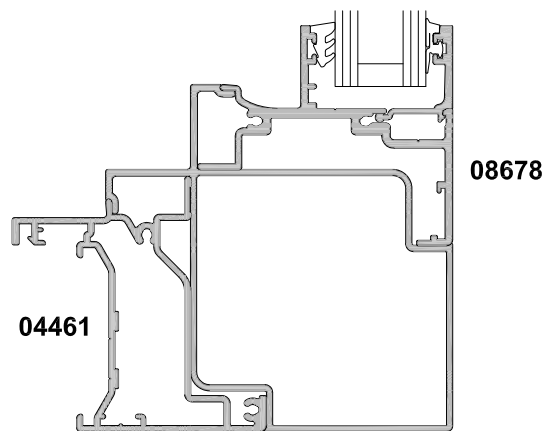

METRO SERIES, HINGED DOOR COUPLING OPTIONS

CROSS SECTION

Cad Ref. AMHD07-0 Scale 1:2 Date 01.06.11

04440
180° COUPLING BAR

04443
135° COUPLING BAR

04444
90° COUPLING BAR