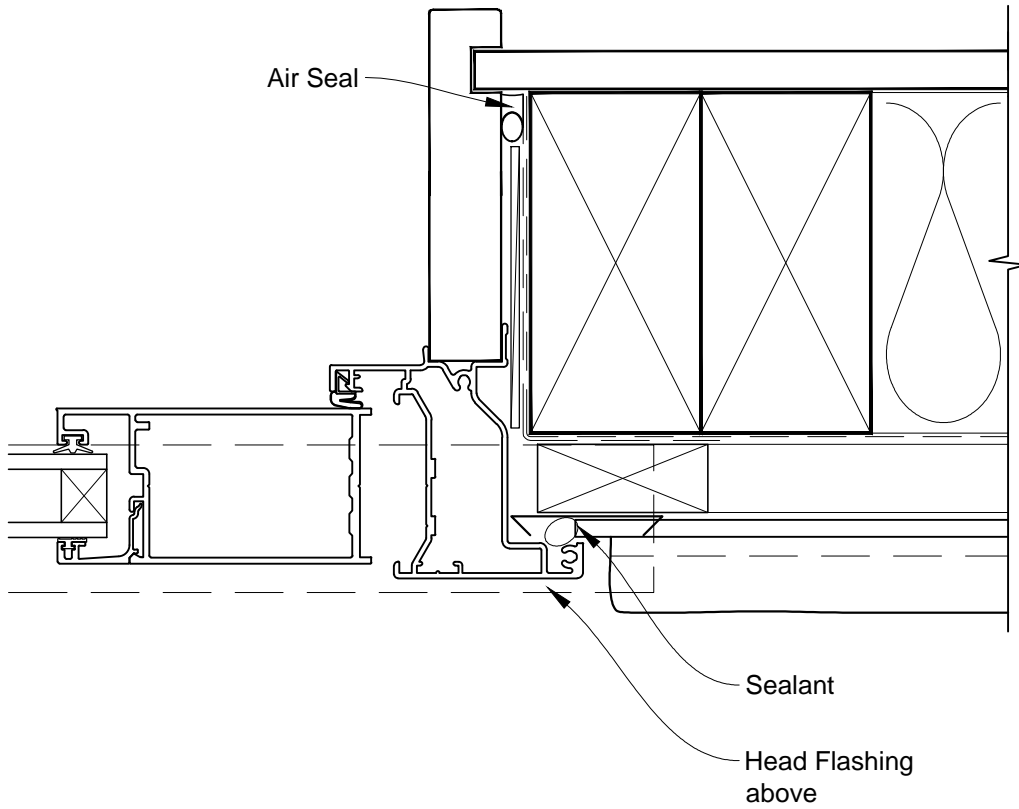

**INSTALLATION DETAIL - METRO SERIES  
BIFOLD DOOR OPEN OUT ON STUCCO  
CAVITY CONSTRUCTION**

Date: 01.03.14

Scale: 1:2

CAD Ref.: MSBOST-CH

**INSTALLATION DETAIL - METRO SERIES  
BIFOLD DOOR OPEN OUT ON STUCCO  
CAVITY CONSTRUCTION**

Date: 01.03.14

Scale: 1:2

CAD Ref.: MSBOST-CJ

**INSTALLATION DETAIL - METRO SERIES  
BIFOLD DOOR OPEN OUT ON STUCCO  
CAVITY CONSTRUCTION**

Date: 01.03.14

Scale: 1:2

CAD Ref.: MSBOST-CS