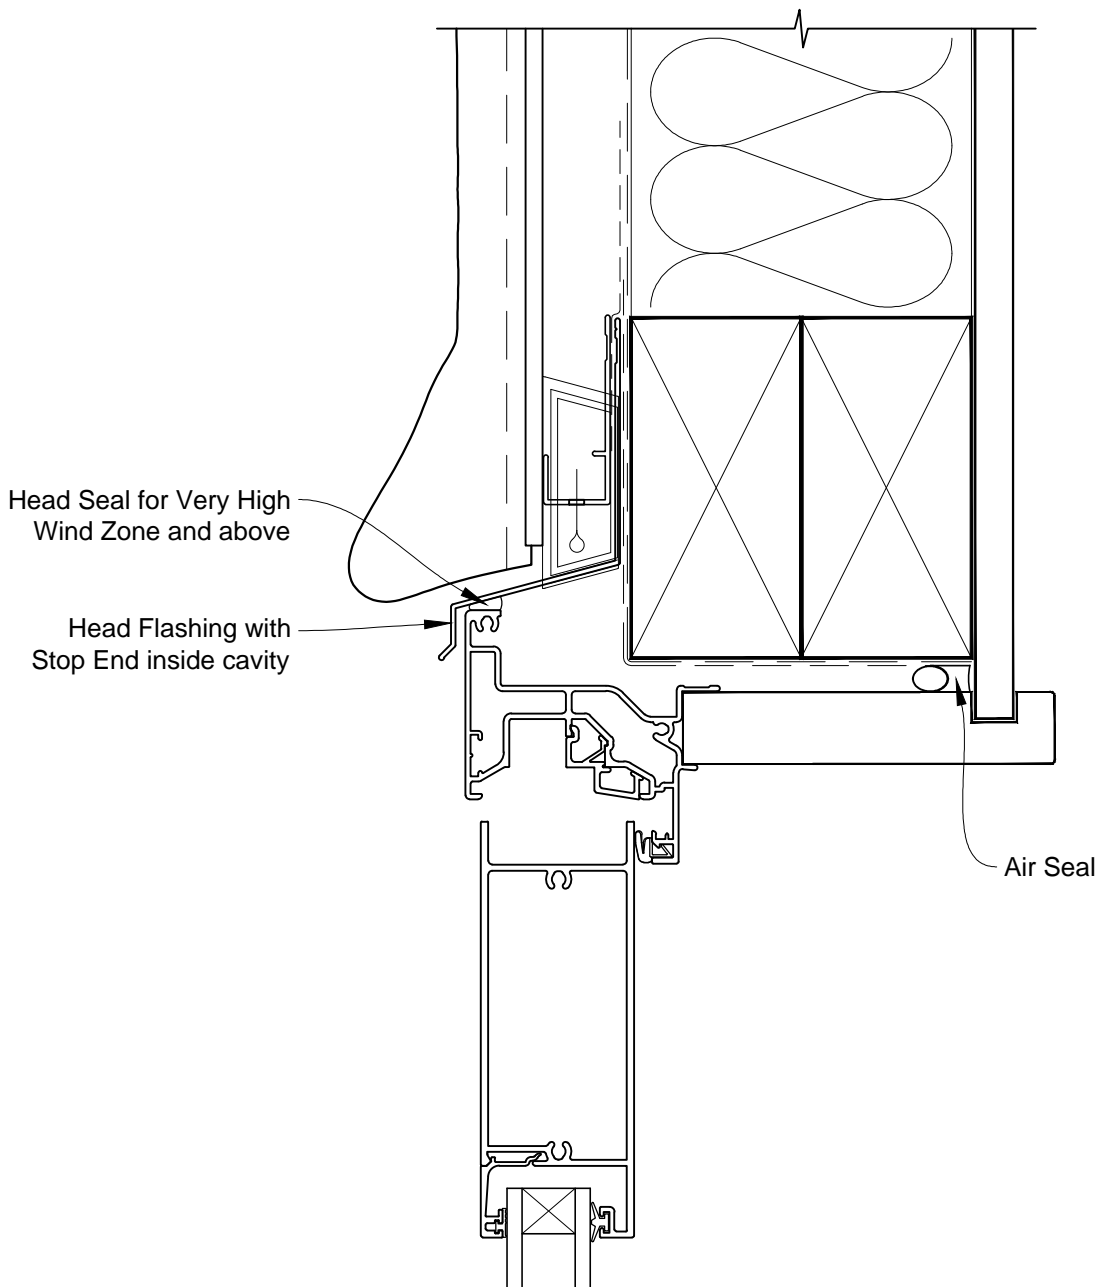

**INSTALLATION DETAIL - METRO SERIES  
BIFOLD DOOR OPEN OUT ON STUCCO  
CAVITY CONSTRUCTION**

Date: 01.03.14

Scale: 1:2

CAD Ref.: MSBOST-CH

**INSTALLATION DETAIL - METRO SERIES  
BIFOLD DOOR OPEN OUT ON STUCCO  
CAVITY CONSTRUCTION**

Date: 01.03.14

Scale: 1:2

CAD Ref.: MSBOST-CJ

**INSTALLATION DETAIL - METRO SERIES  
BIFOLD DOOR OPEN OUT ON STUCCO  
CAVITY CONSTRUCTION**

Date: 01.03.14

Scale: 1:2

CAD Ref.: MSBOST-CS